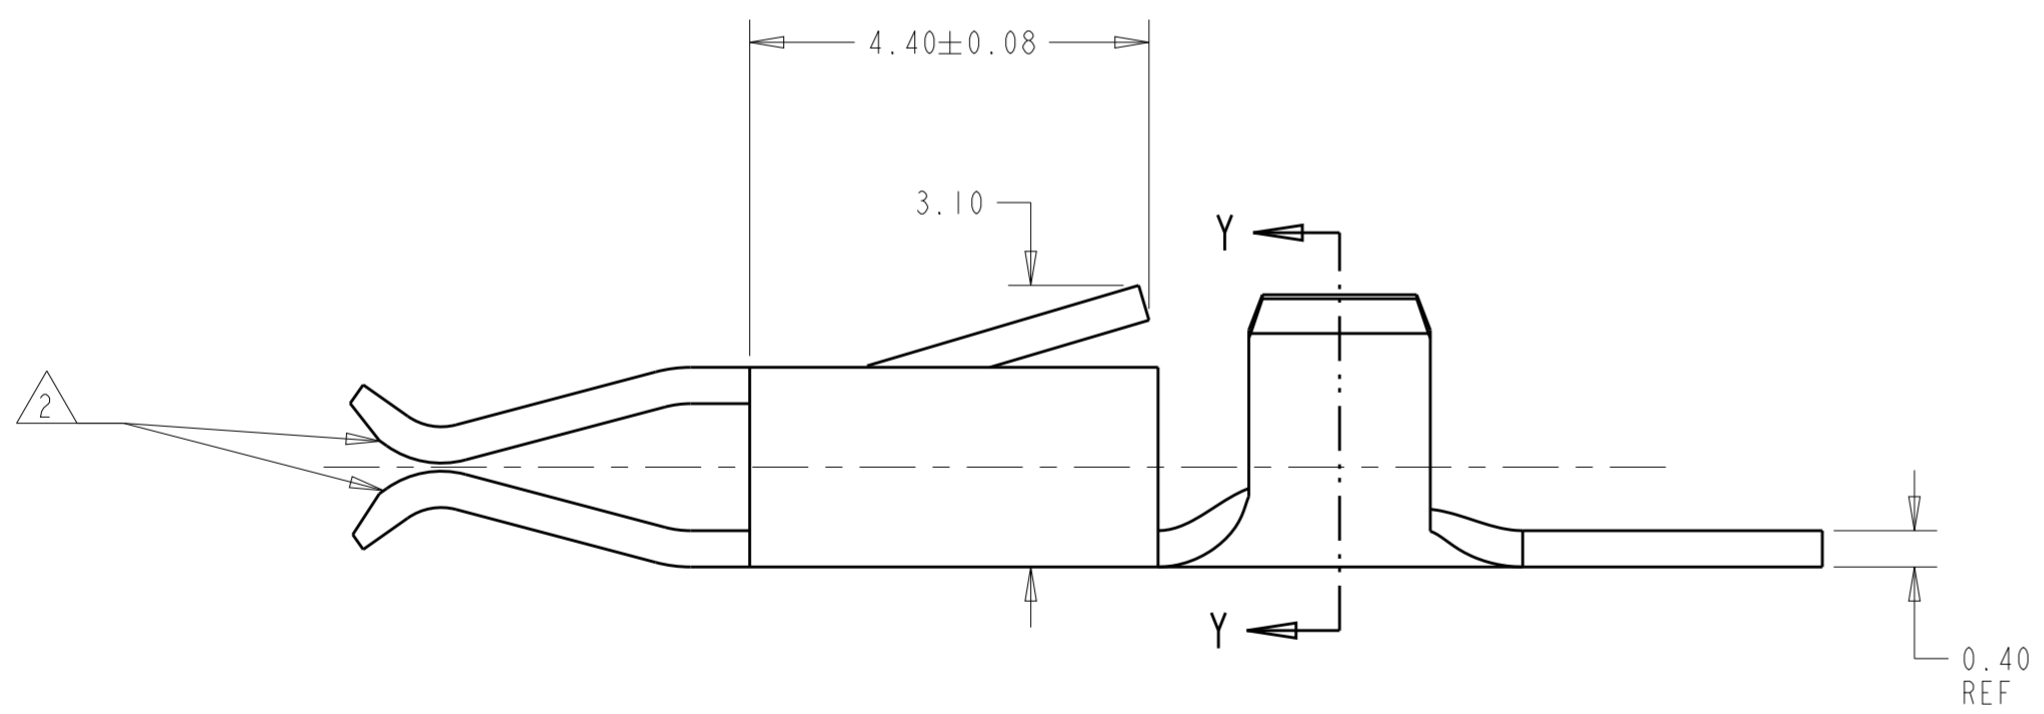

- 1 MATERIAL: 0.40±0.01, BRASS.
- 2 PLATED OVERALL WITH NICKEL, OVER GOLD IN THE ZONE IDENTIFIED, ALL OTHER AREAS PLATED OVER WITH TIN.
- 3. WIRE RANGE :22-18 AWG.

ON STRIP	2213373-1
REMARKS	PART NO

THIS DRAWING IS A CONTROLLED DOCUMENT.		DWN	RAVLS	16AUG2013	 TE Connectivity			
DIMENSIONS:		CHK	D DECKER	16AUG2013				
TOLERANCES UNLESS OTHERWISE SPECIFIED:		APVD	D DECKER	16AUG2013				
0 PLC ± 1 PLC ±0.3 2 PLC ±0.10 3 PLC ± 4 PLC ±0.0001 ANGLES ±2° FINISH		PRODUCT SPEC	108-2387					
MATERIAL	1 - 2 -	APPLICATION SPEC	114-13252		NAME	SOCKET CONTACT, WIRE TO BOARD CONNECTOR		
		WEIGHT	-		SIZE	CAGE CODE	DRAWING NO	RESTRICTED TO
		Customer Drawing		SCALE	A2	00779	G-2213373	-
				SHEET	1	OF	1	REV
								B