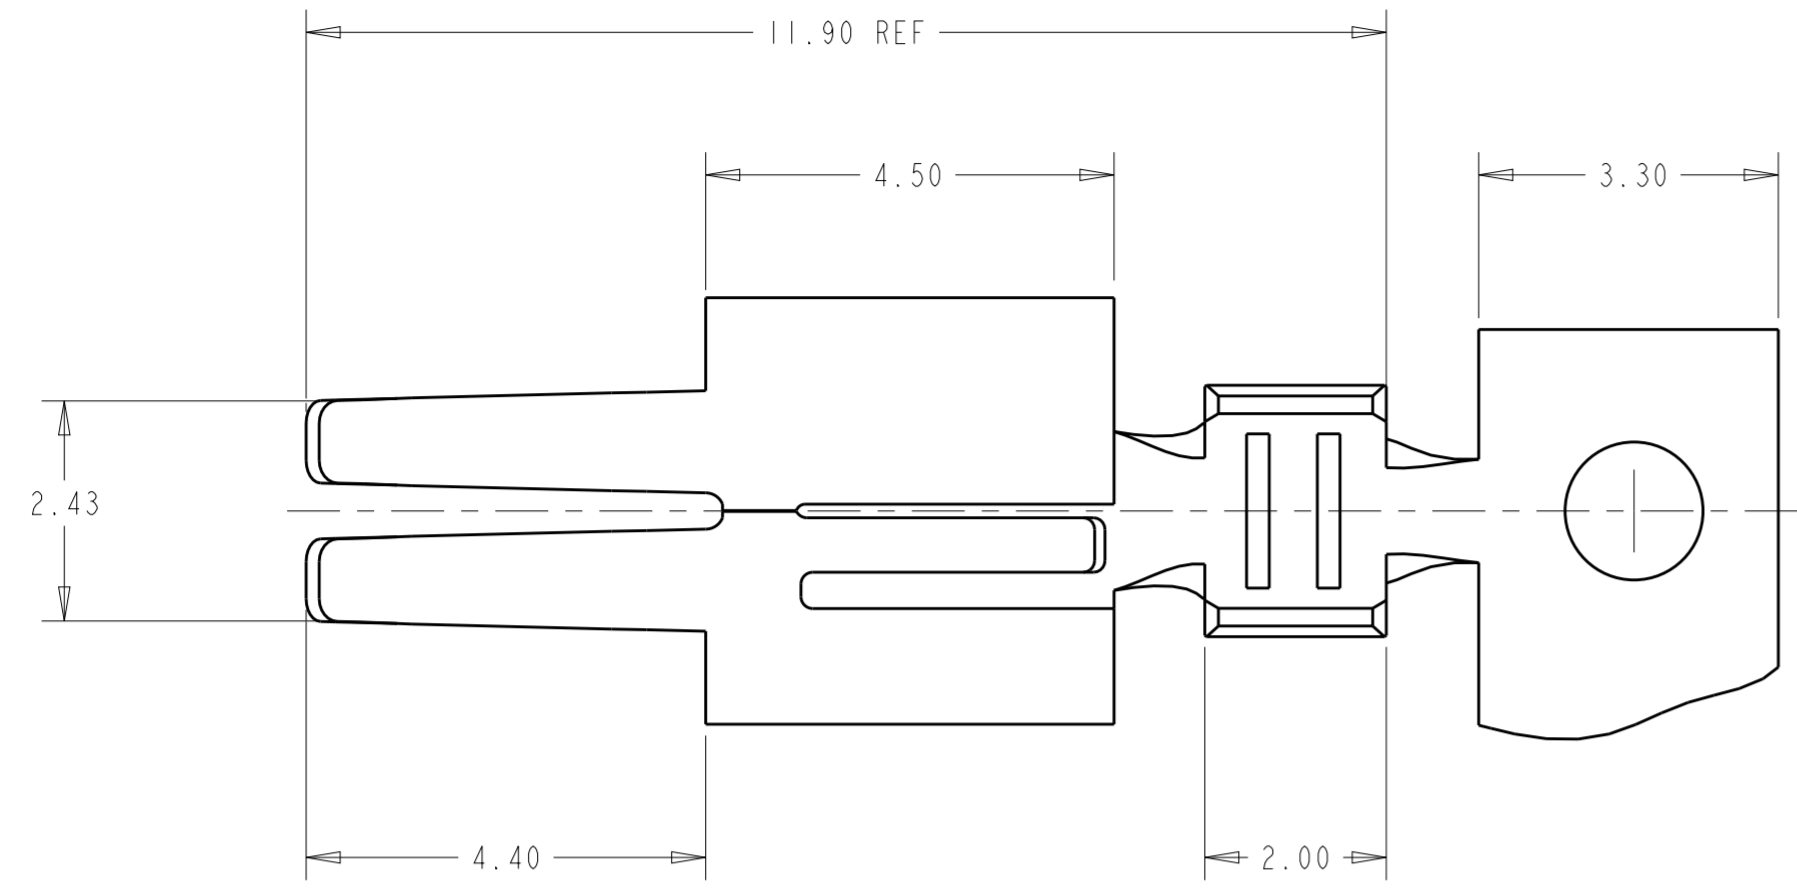

- 1 MATERIAL: 0.40±0.01, BRASS.
- 2 PLATED OVERALL WITH NICKEL, OVER GOLD IN THE ZONE IDENTIFIED, ALL OTHER AREAS PLATED OVER WITH TIN.
- 3. WIRE RANGE :22-18 AWG.

ON STRIP	2213373-1
REMARKS	PART NO

THIS DRAWING IS A CONTROLLED DOCUMENT.		DWN	RAVLS	16AUG2013	 TE Connectivity			
DIMENSIONS:		CHK	D DECKER	16AUG2013				
TOLERANCES UNLESS OTHERWISE SPECIFIED:		APVD	D DECKER	16AUG2013				
0 PLC ± 1 PLC ±0.3 2 PLC ±0.10 3 PLC ± 4 PLC ±0.0001 ANGLES ±2° FINISH		PRODUCT SPEC	108-2387					
MATERIAL	1 - 2 -	APPLICATION SPEC	114-13252		NAME	SOCKET CONTACT, WIRE TO BOARD CONNECTOR		
		WEIGHT	-		SIZE	CAGE CODE	DRAWING NO	RESTRICTED TO
		Customer Drawing		SCALE	A2	00779	G-2213373	-
				SHEET	1	OF	1	REV
								B