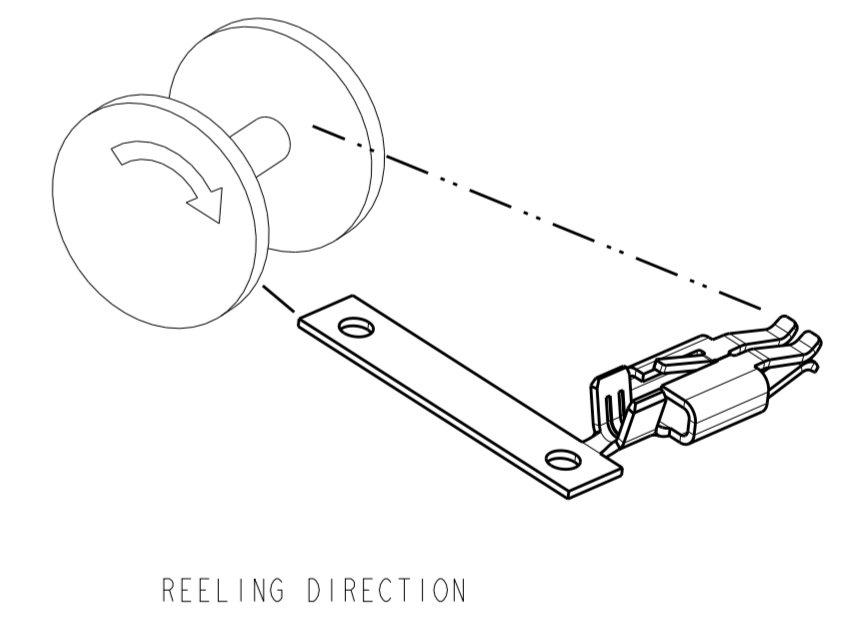

- 1 MATERIAL: 0.40±0.01, BRASS.
- 2 PLATED OVERALL WITH NICKEL, OVER GOLD IN THE ZONE IDENTIFIED, ALL OTHER AREAS PLATED OVER WITH TIN.
- 3. WIRE RANGE :22-18 AWG.

ON STRIP	2213373-1
REMARKS	PART NO

THIS DRAWING IS A CONTROLLED DOCUMENT.		DWN	RAVLS	16AUG2013	 TE Connectivity			
DIMENSIONS:		CHK	D DECKER	16AUG2013				
TOLERANCES UNLESS OTHERWISE SPECIFIED:		APVD	D DECKER	16AUG2013				
0 PLC ± 1 PLC ±0.3 2 PLC ±0.10 3 PLC ± 4 PLC ±0.0001 ANGLES ±2° FINISH		PRODUCT SPEC	108-2387					
MATERIAL	1 - 2 -	APPLICATION SPEC	114-13252		NAME	SOCKET CONTACT, WIRE TO BOARD CONNECTOR		
		WEIGHT	-		SIZE	CAGE CODE	DRAWING NO	RESTRICTED TO
		Customer Drawing		SCALE	A2	00779	G-2213373	-
				SHEET	1	OF	1	REV
								B