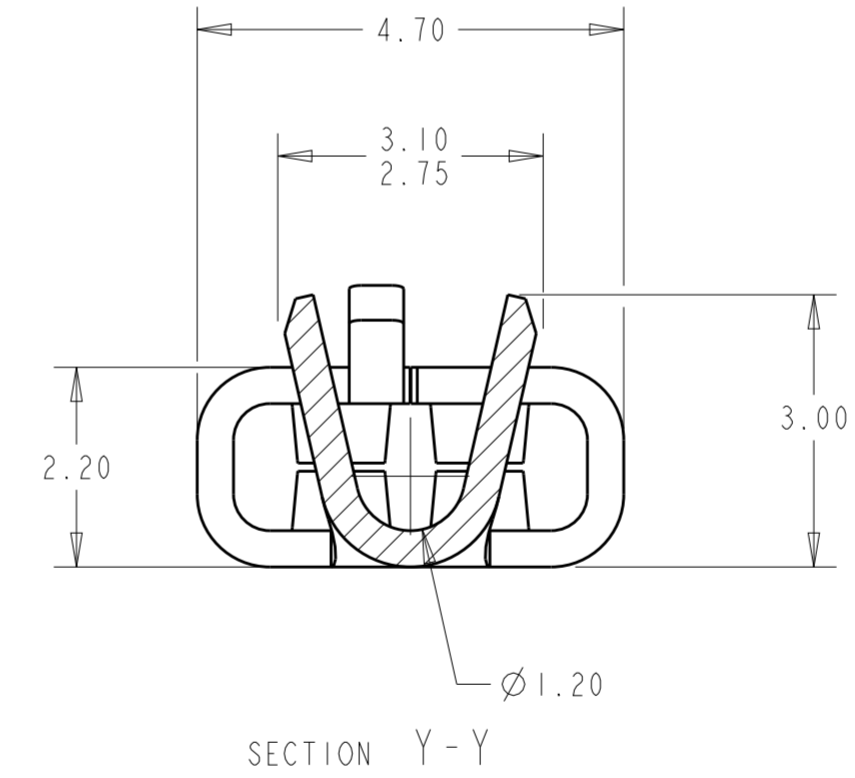

- 1 MATERIAL: 0.40±0.01, BRASS.
- 2 PLATED OVERALL WITH NICKEL, OVER GOLD IN THE ZONE IDENTIFIED, ALL OTHER AREAS PLATED OVER WITH TIN.
- 3. WIRE RANGE :22-18 AWG.

ON STRIP	2213373-1
REMARKS	PART NO

THIS DRAWING IS A CONTROLLED DOCUMENT.		DWN	RAVLS	16AUG2013	 TE Connectivity			
DIMENSIONS:		CHK	D DECKER	16AUG2013				
TOLERANCES UNLESS OTHERWISE SPECIFIED:		APVD	D DECKER	16AUG2013				
0 PLC ± 1 PLC ±0.3 2 PLC ±0.10 3 PLC ± 4 PLC ±0.0001 ANGLES ±2° FINISH		PRODUCT SPEC	108-2387					
MATERIAL	1 - 2 -	APPLICATION SPEC	114-13252		NAME	SOCKET CONTACT, WIRE TO BOARD CONNECTOR		
		WEIGHT	-		SIZE	CAGE CODE	DRAWING NO	RESTRICTED TO
		Customer Drawing		SCALE	A2	00779	G-2213373	-
				SHEET	1	OF	1	REV
								B