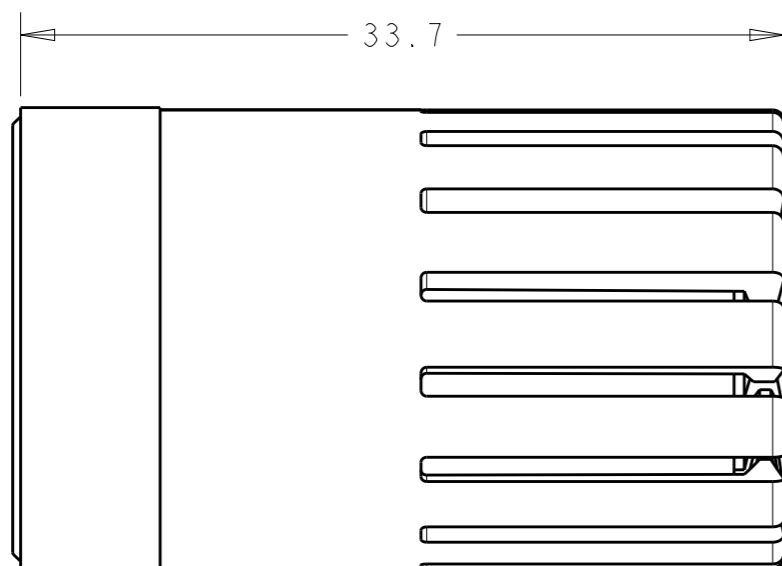

REVISIONS

P	LTR	DESCRIPTION	DATE	DWN	APVD
	A	REVISED PER ECR-15-002016	10FEB2015	RS	LJ

NOTES:

- 1 MATERIALS:  
 CABLE SEAL - THERMOPLASTIC ELASTOMER (TPE),  
 COLOR BLACK  
 CABLE CLAMP - GLASS FILLED PBT,  
 COLOR BLACK

- 2. MUST COMPLY WITH DIRECTIVE 2002/95/EC (ROHS).
- 3. THIS PRODUCT HAS NOT COMPLETED VALIDATION TESTING.

11mm - 14mm	14.0mm	2213410-2
8mm - 11mm	11.0mm	2213410-1
CABLE DIA RANGE	DIM A	PART NO.

THIS DRAWING IS A CONTROLLED DOCUMENT.		DWN J. SHAFER 24MAR2014	TE Connectivity	
DIMENSIONS: mm		CHK M. LUKSIC 24MAR2014		
TOLERANCES UNLESS OTHERWISE SPECIFIED:		APVD M. LUKSIC 24MAR2014	NAME CABLE CLAMP/SEAL ASSY SEALED, NECTOR 3 POSN	
0 PLC ±-		PRODUCT SPEC 108-133014	SIZE A3	
1 PLC ±0.2		APPLICATION SPEC 114-32111	CAGE CODE -	DRAWING NO C-2213410
2 PLC ±0.13		WEIGHT -	RESTRICTED TO -	
3 PLC ±-		MATERIAL TBD	SCALE 1:1	
4 PLC ±-			SHEET 1 OF 1	
ANGLES ±3°		Customer Drawing		REV A
FINISH -				