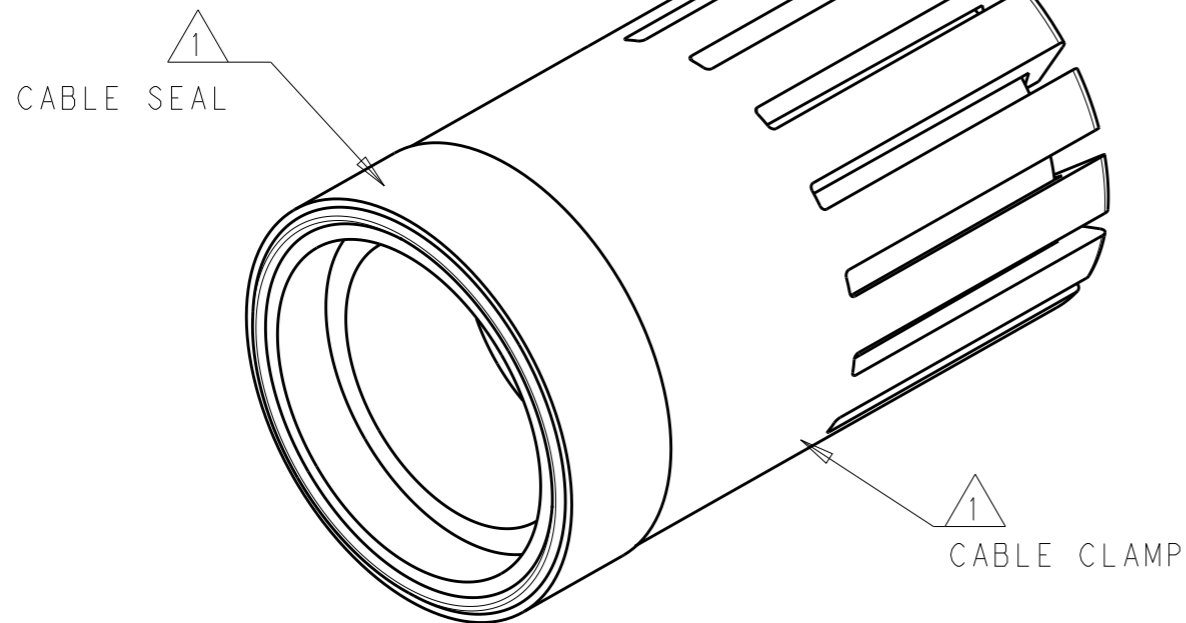

REVISIONS

P	LTR	DESCRIPTION	DATE	DWN	APVD
	A	REVISED PER ECR-15-002016	10FEB2015	RS	LJ

NOTES:

- 1 MATERIALS:  
 CABLE SEAL - THERMOPLASTIC ELASTOMER (TPE),  
 COLOR BLACK  
 CABLE CLAMP - GLASS FILLED PBT,  
 COLOR BLACK

- 2. MUST COMPLY WITH DIRECTIVE 2002/95/EC (ROHS).
- 3. THIS PRODUCT HAS NOT COMPLETED VALIDATION TESTING.

11mm - 14mm	14.0mm	2213410-2
8mm - 11mm	11.0mm	2213410-1
CABLE DIA RANGE	DIM A	PART NO.

THIS DRAWING IS A CONTROLLED DOCUMENT.		DWN J. SHAFER 24MAR2014	TE Connectivity	
DIMENSIONS: mm		CHK M. LUKSIC 24MAR2014		
TOLERANCES UNLESS OTHERWISE SPECIFIED:		APVD M. LUKSIC 24MAR2014	NAME CABLE CLAMP/SEAL ASSY SEALED, NECTOR 3 POSN	
0 PLC ±-		PRODUCT SPEC 108-133014	SIZE A3	
1 PLC ±0.2		APPLICATION SPEC 114-32111	CAGE CODE -	DRAWING NO C-2213410
2 PLC ±0.13		WEIGHT -	RESTRICTED TO -	
3 PLC ±-		MATERIAL TBD	SCALE 1:1	
4 PLC ±-			SHEET 1 OF 1	
ANGLES ±3°		Customer Drawing		REV A
FINISH -				