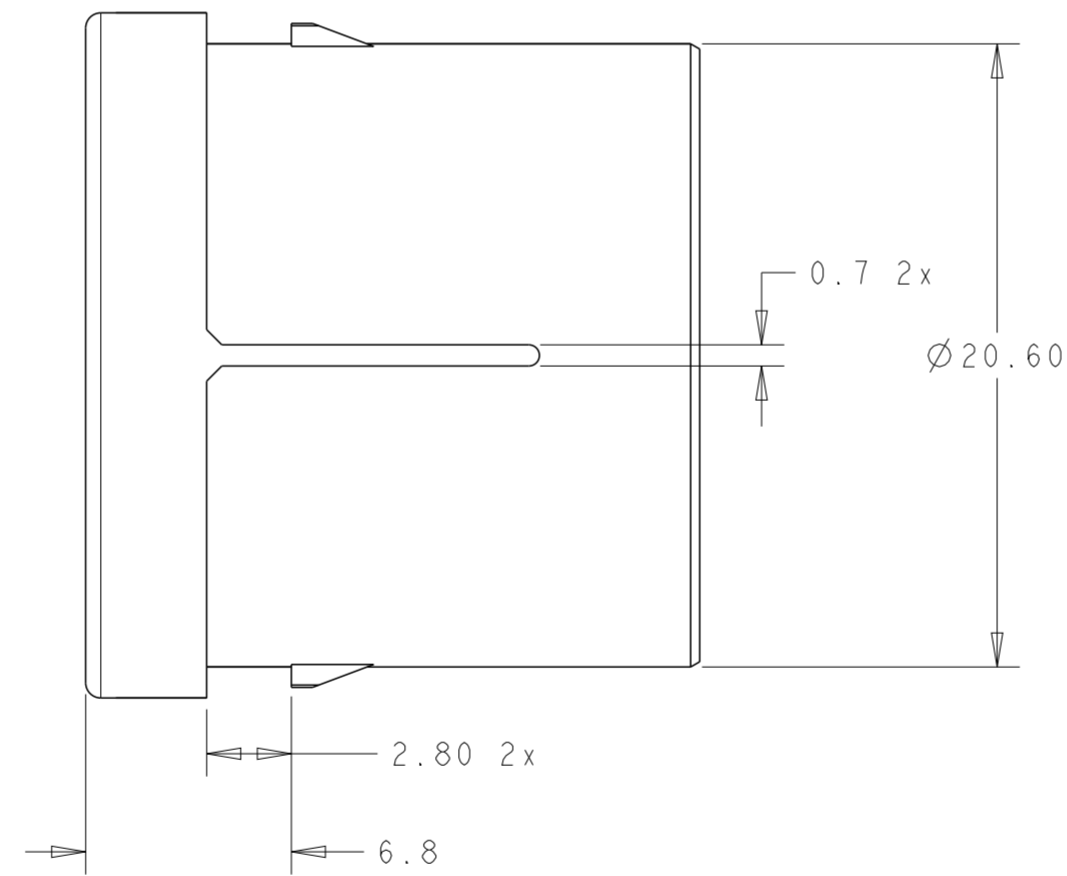

NOTES:

- 1 MATERIAL: GLASS FILLED PBT  
COLOR: BLACK
- 2. MUST COMPLY WITH DIRECTIVE 2002/95/EC (ROHS)
- 3 TE LOGO
- 4 TE PART NUMBER

SCALE 4:1

2213588-1  
 PART NO.

THIS DRAWING IS A CONTROLLED DOCUMENT.		DWN J. SHAFFER 07 JAN 2015	TE Connectivity	
DIMENSIONS: mm		CHK M. LUKSIC 07 JAN 2015		
TOLERANCES UNLESS OTHERWISE SPECIFIED:		APVD M. LUKSIC 07 JAN 2015	NAME SOCKET CAP, SEALED NECTOR M-LINE 5, 6, 7 POSN	
0 PLC ±		PRODUCT SPEC	SIZE	RESTRICTED TO
1 PLC ±0.15		APPLICATION SPEC	A2	-
2 PLC ±0.10		WEIGHT	CAGE CODE	DRAWING NO
3 PLC ±		Customer Drawing	-	G-2213588
4 PLC ±		SCALE	3:1	SHEET 1 OF 1
ANGLES ±		REV	D	
FINISH				