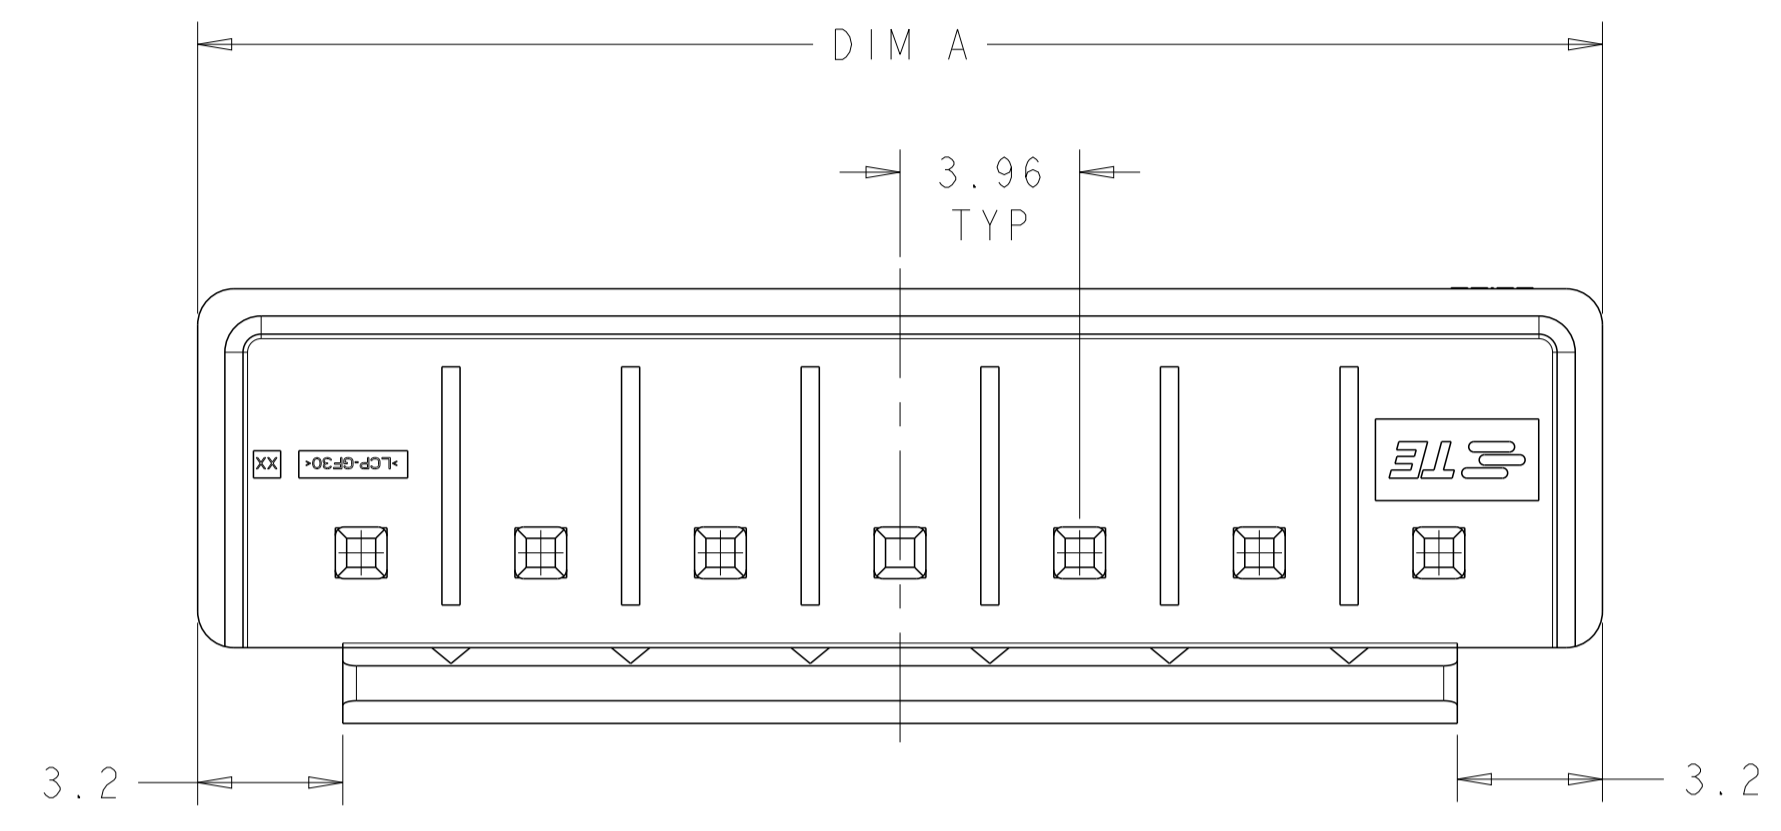

LOC		DIST		REVISIONS			
P	LTN	DESCRIPTION	DATE	DWN	APVD		
A		REVISED PER ECR-17-010746	02AUG2017	RS	JL		

NOTES:

- 1 MATERIAL:
HOUSING: HIGH TEMP THERMOPLASTIC
PIN: COPPER ALLOY
- 2 FINISH: PIN, 1.0µ MIN TIN OVER 0.8 MIN NICKEL.
- 3. NOTE DELETED.

27.72	34.93	8	2213738-8
23.76	30.97	7	2213738-7
19.80	27.01	6	2213738-6
15.84	23.05	5	2213738-5
11.88	19.09	4	2213738-4
7.92	15.13	3	2213738-3
3.96	11.17	2	2213738-2
DIM B	DIM A	POS	ASSEMBLY PART NUMBERS

THIS DRAWING IS A CONTROLLED DOCUMENT.

DWN: J. SHAEFFER 01OCT2015
 CHK: M. MOSTOLLER 01OCT2015
 APVD: M. MOSTOLLER 01OCT2015

TE Connectivity

NAME: SHROUDED HEADER ASSEMBLY, SINGLE LATCH, HIGH TEMP, 3.96mm PITCH, ECONOMY POWER (EP)

PRODUCT SPEC: -
 APPLICATION SPEC: -
 SIZE: A100779C=2213738
 CAGE CODE: -
 DRAWING NO: 2213738

MATERIAL: -
 FINISH: -

WEIGHT: -
 CUSTOMER DRAWING

SCALE: 4:1
 SHEET: 1 OF 1
 REV: A

X-ON Electronics

Largest Supplier of Electrical and Electronic Components