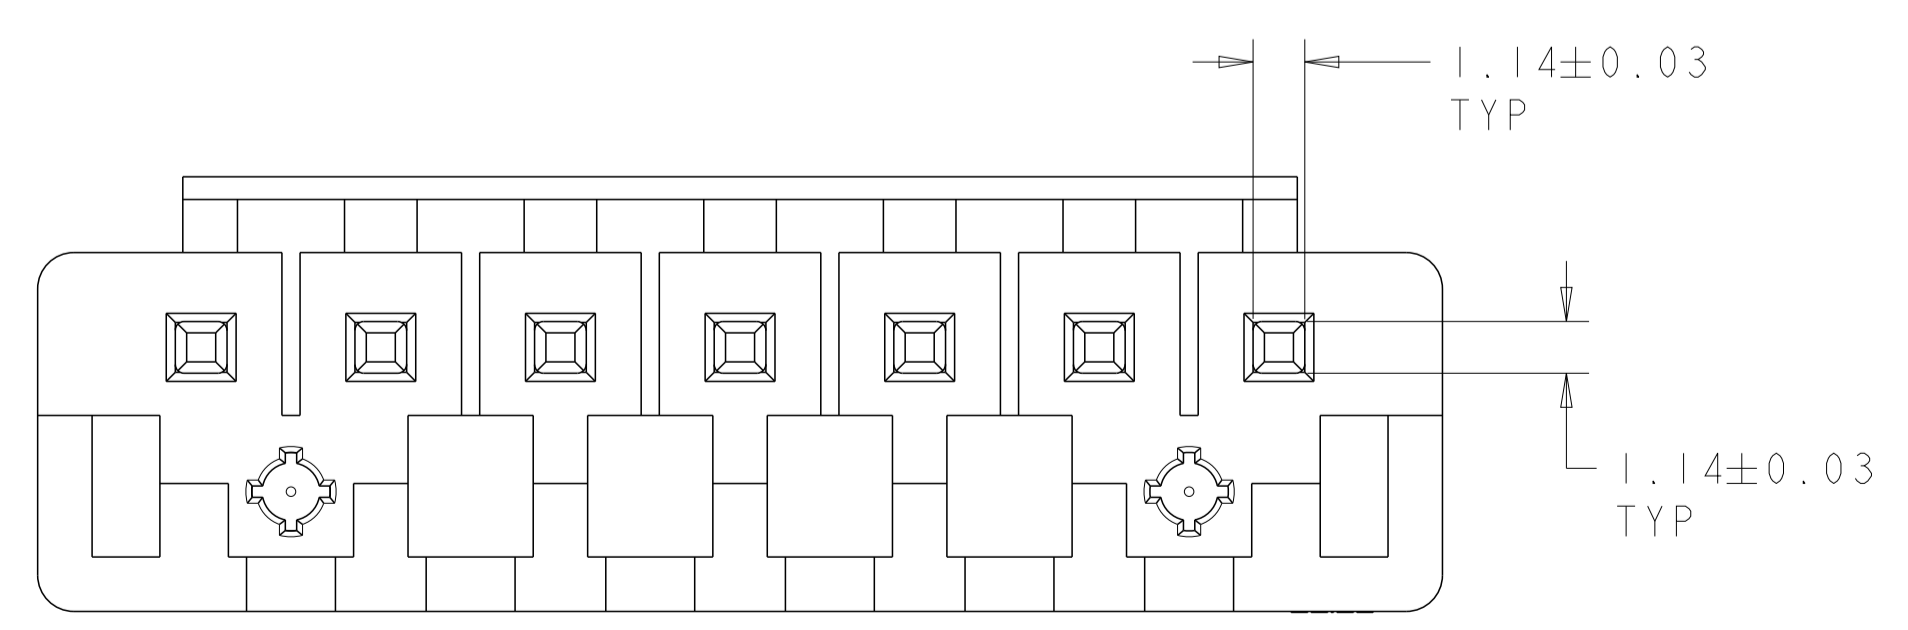

LOC		DIST		REVISIONS			
P	LTN	DESCRIPTION	DATE	DWN	APVD		
A		REVISED PER ECR-17-010746	02AUG2017	RS	JL		

NOTES:

- 1 MATERIAL:
HOUSING: HIGH TEMP THERMOPLASTIC
PIN: COPPER ALLOY
- 2 FINISH: PIN, 1.0µ MIN TIN OVER 0.8 MIN NICKEL.
- 3. NOTE DELETED.

27.72	34.93	8	2213738-8
23.76	30.97	7	2213738-7
19.80	27.01	6	2213738-6
15.84	23.05	5	2213738-5
11.88	19.09	4	2213738-4
7.92	15.13	3	2213738-3
3.96	11.17	2	2213738-2
DIM B	DIM A	POS	ASSEMBLY PART NUMBERS

THIS DRAWING IS A CONTROLLED DOCUMENT.

DWN: J. SHAEFFER 01OCT2015
 CHK: M. MOSTOLLER 01OCT2015
 APVD: M. MOSTOLLER 01OCT2015

TE Connectivity

NAME: SHROUDED HEADER ASSEMBLY, SINGLE LATCH, HIGH TEMP, 3.96mm PITCH, ECONOMY POWER (EP)

PRODUCT SPEC: -
 APPLICATION SPEC: -
 SIZE: A100779C=2213738
 CAGE CODE: -
 DRAWING NO: 2213738

MATERIAL: -
 FINISH: -

WEIGHT: -
 CUSTOMER DRAWING

SCALE: 4:1
 SHEET: 1 OF 1
 REV: A

X-ON Electronics

Largest Supplier of Electrical and Electronic Components