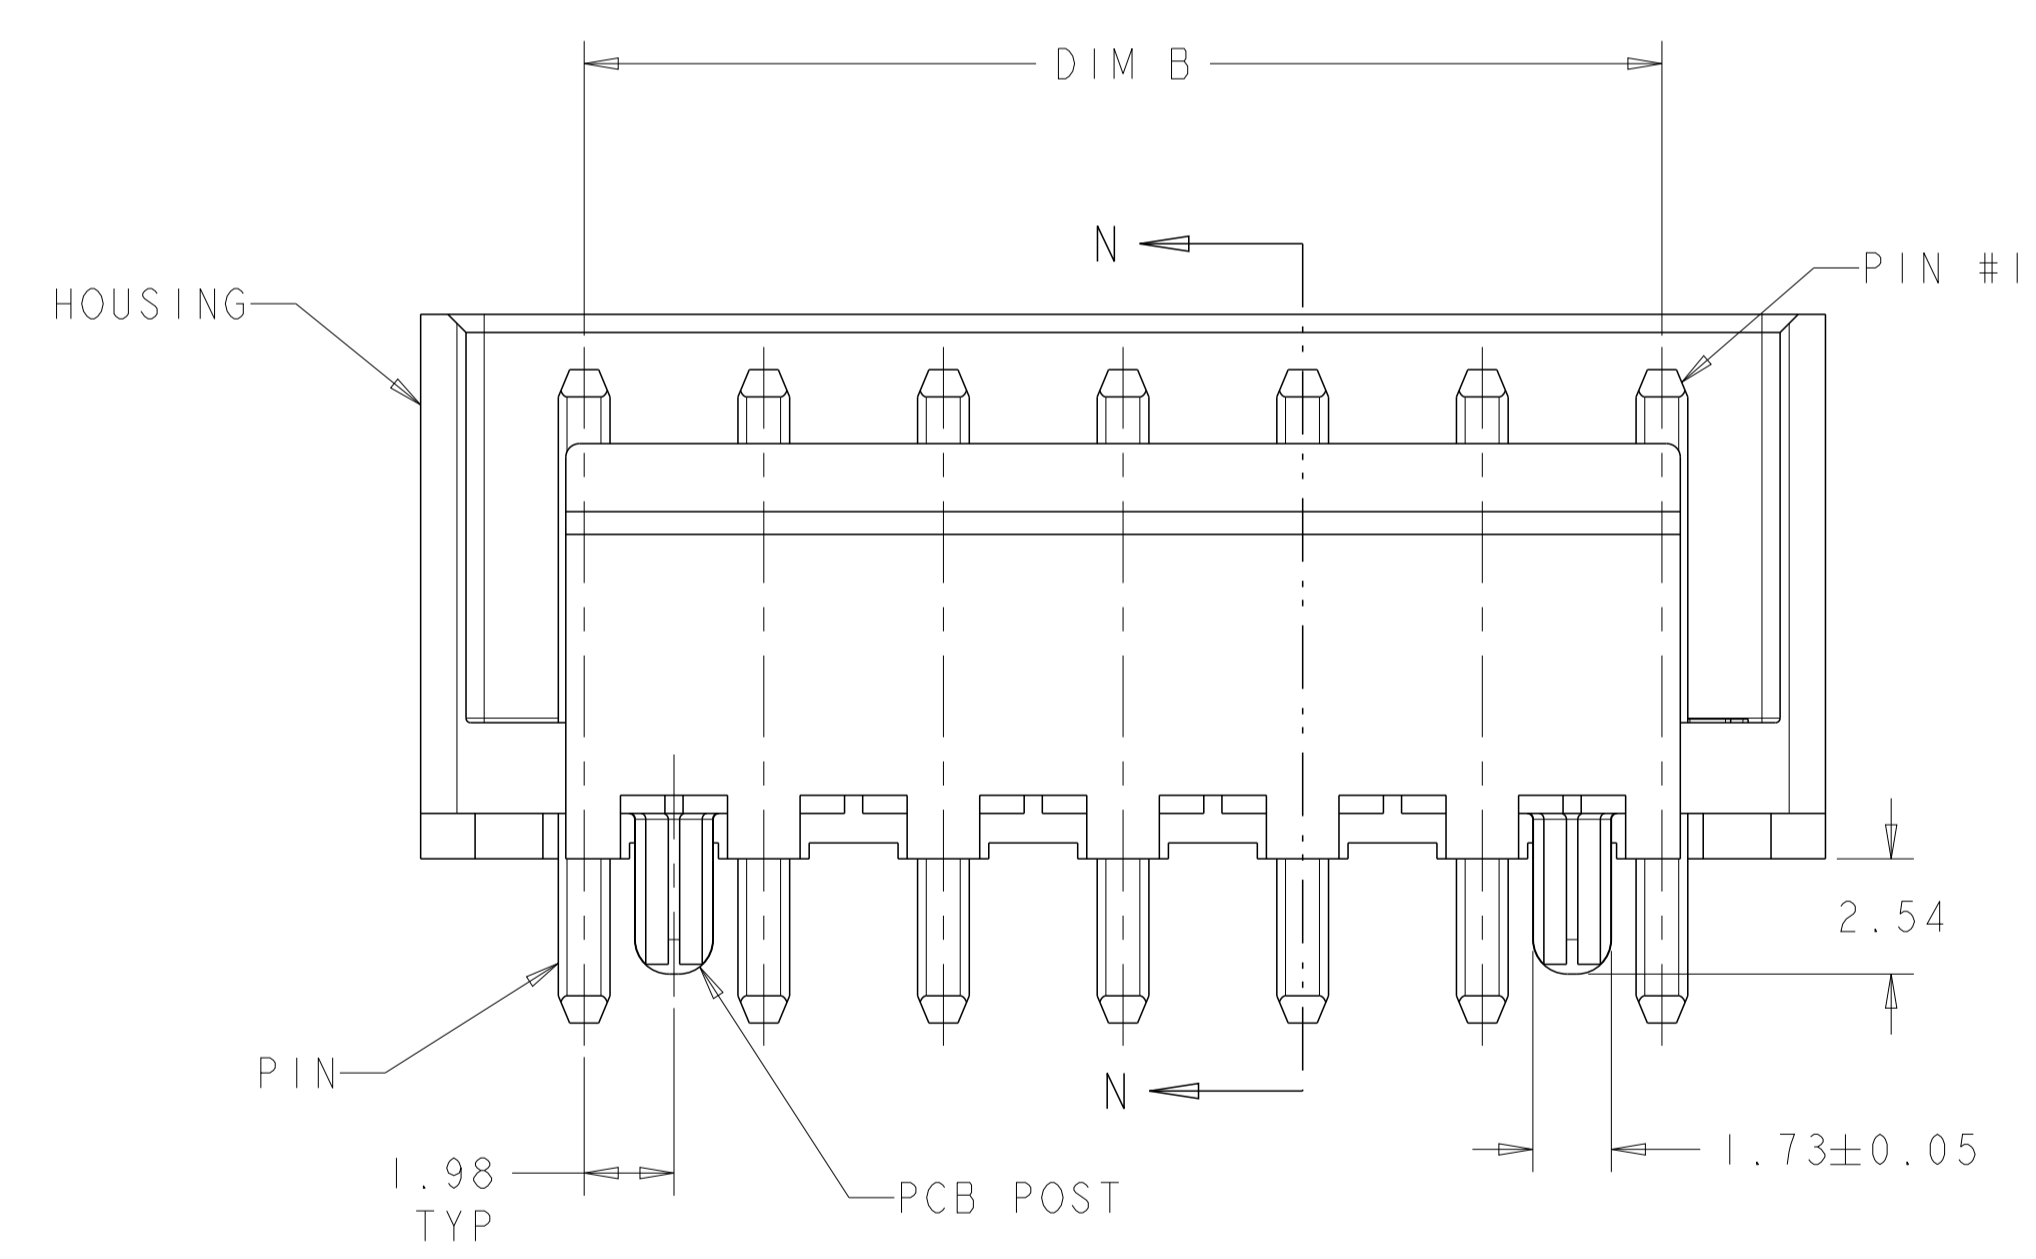

LOC		DIST		REVISIONS			
P	LTN	DESCRIPTION	DATE	DWN	APVD		
A		REVISED PER ECR-17-010746	02AUG2017	RS	JL		

NOTES:

- 1 MATERIAL:
HOUSING: HIGH TEMP THERMOPLASTIC
PIN: COPPER ALLOY
- 2 FINISH: PIN, 1.0µ MIN TIN OVER 0.8 MIN NICKEL.
- 3. NOTE DELETED.

27.72	34.93	8	2213738-8
23.76	30.97	7	2213738-7
19.80	27.01	6	2213738-6
15.84	23.05	5	2213738-5
11.88	19.09	4	2213738-4
7.92	15.13	3	2213738-3
3.96	11.17	2	2213738-2
DIM B	DIM A	POS	ASSEMBLY PART NUMBERS

THIS DRAWING IS A CONTROLLED DOCUMENT.

DWN: J. SHAEFFER 01OCT2015
 CHK: M. MOSTOLLER 01OCT2015
 APVD: M. MOSTOLLER 01OCT2015

TE Connectivity

NAME: SHROUDED HEADER ASSEMBLY, SINGLE LATCH, HIGH TEMP, 3.96mm PITCH, ECONOMY POWER (EP)

PRODUCT SPEC: -
 APPLICATION SPEC: -
 SIZE: A100779C=2213738
 CAGE CODE: -
 DRAWING NO: 2213738

MATERIAL: -
 FINISH: -

WEIGHT: -
 CUSTOMER DRAWING

SCALE: 4:1
 SHEET: 1 OF 1
 REV: A

X-ON Electronics

Largest Supplier of Electrical and Electronic Components