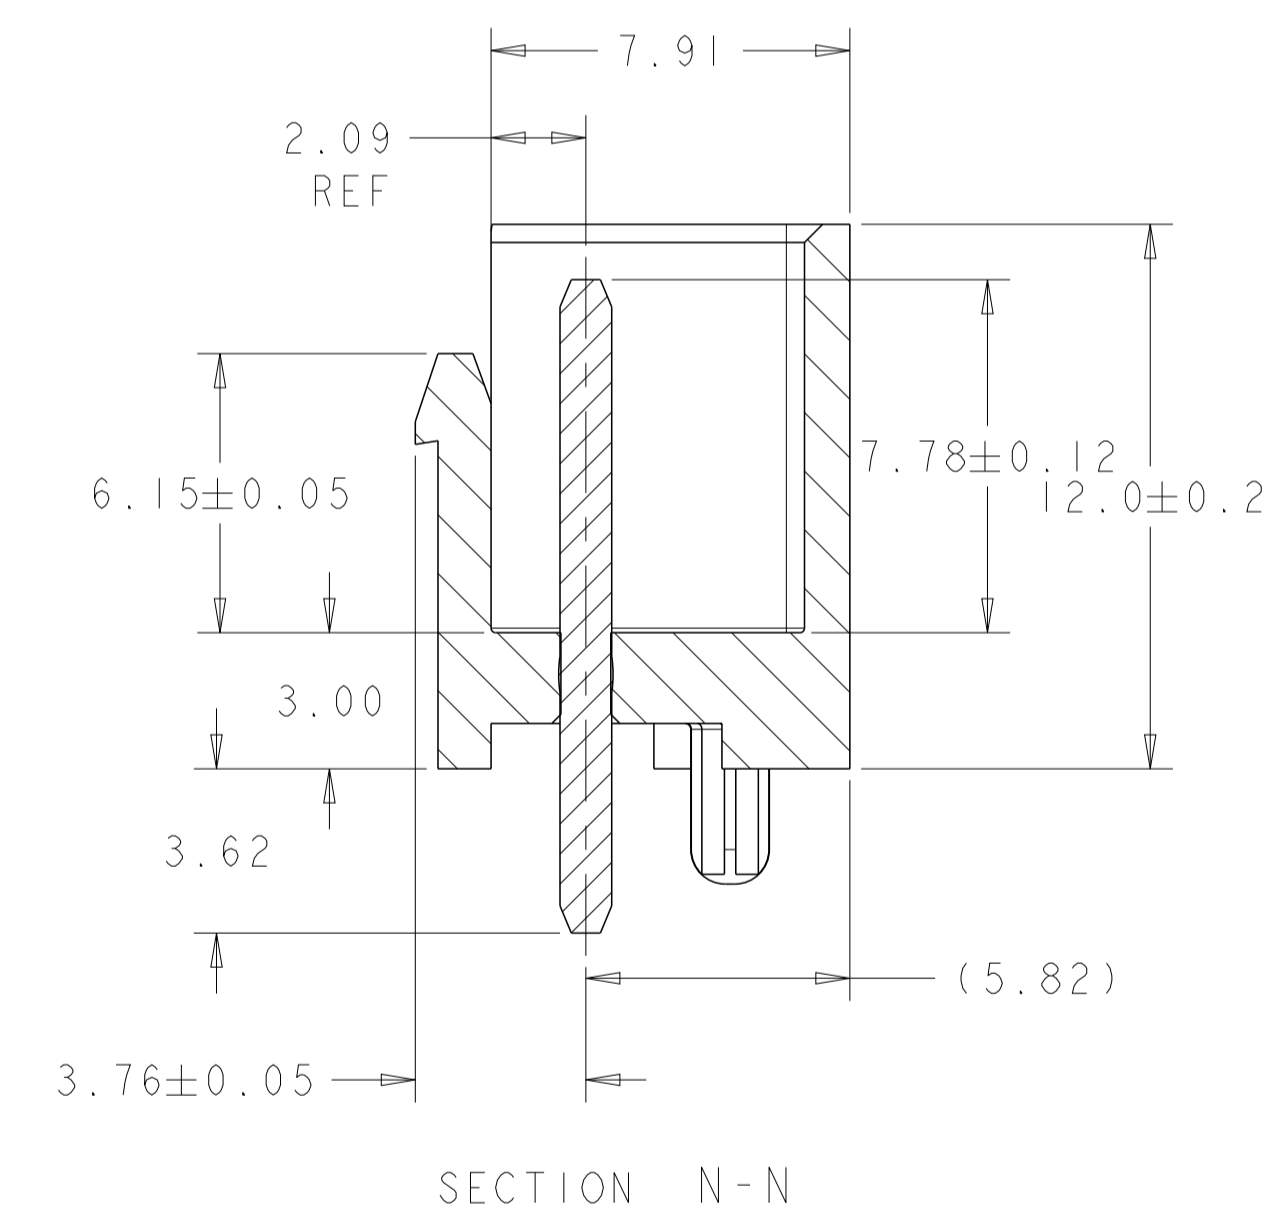

LOC		DIST		REVISIONS			
P	LTN	DESCRIPTION	DATE	DWN	APVD		
A		REVISED PER ECR-17-010746	02AUG2017	RS	JL		

NOTES:

- 1 MATERIAL:
HOUSING: HIGH TEMP THERMOPLASTIC
PIN: COPPER ALLOY
- 2 FINISH: PIN, 1.0µ MIN TIN OVER 0.8 MIN NICKEL.
- 3. NOTE DELETED.

27.72	34.93	8	2213738-8
23.76	30.97	7	2213738-7
19.80	27.01	6	2213738-6
15.84	23.05	5	2213738-5
11.88	19.09	4	2213738-4
7.92	15.13	3	2213738-3
3.96	11.17	2	2213738-2
DIM B	DIM A	POS	ASSEMBLY PART NUMBERS

THIS DRAWING IS A CONTROLLED DOCUMENT.

DWN: J. SHAEFFER 01OCT2015
 CHK: M. MOSTOLLER 01OCT2015
 APVD: M. MOSTOLLER 01OCT2015

TE Connectivity

NAME: SHROUDED HEADER ASSEMBLY, SINGLE LATCH, HIGH TEMP, 3.96mm PITCH, ECONOMY POWER (EP)

PRODUCT SPEC: -
 APPLICATION SPEC: -
 SIZE: A100779C=2213738
 CAGE CODE: -
 DRAWING NO: 2213738

MATERIAL: -
 FINISH: -

WEIGHT: -
 CUSTOMER DRAWING

SCALE: 4:1
 SHEET: 1 OF 1
 REV: A

X-ON Electronics

Largest Supplier of Electrical and Electronic Components