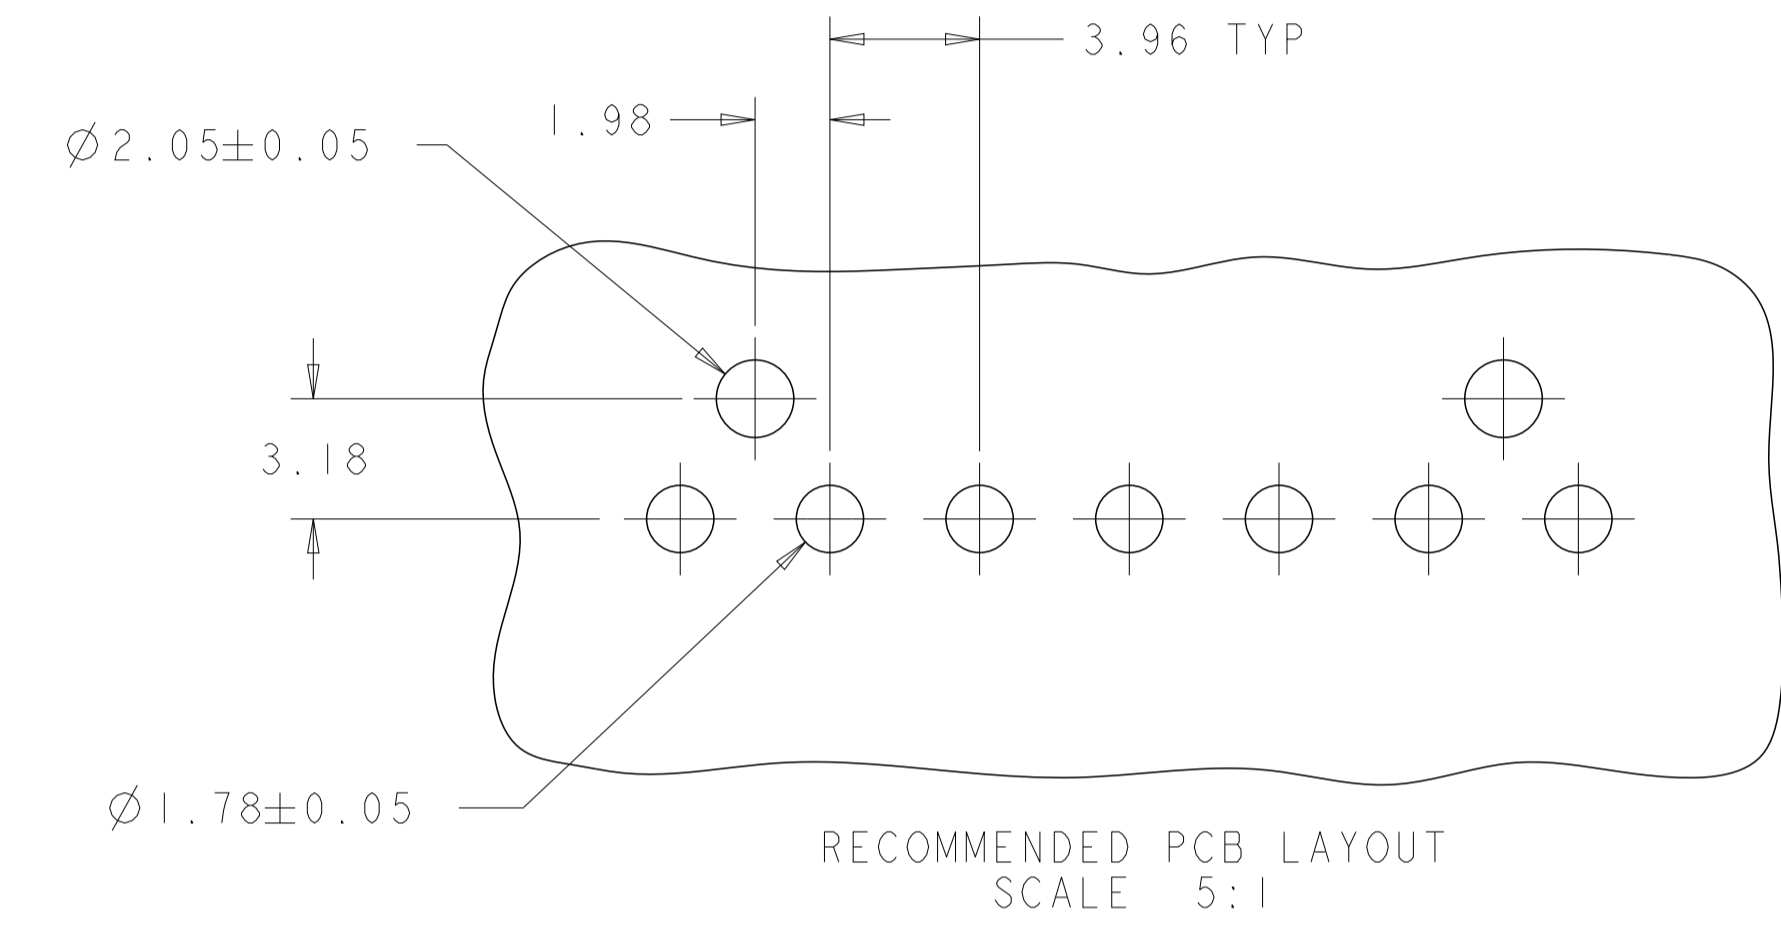

LOC		DIST		REVISIONS			
P	LTN	DESCRIPTION	DATE	DWN	APVD		
A		REVISED PER ECR-17-010746	02AUG2017	RS	JL		

NOTES:

- 1 MATERIAL:
HOUSING: HIGH TEMP THERMOPLASTIC
PIN: COPPER ALLOY
- 2 FINISH: PIN, 1.0µ MIN TIN OVER 0.8 MIN NICKEL.
- 3. NOTE DELETED.

27.72	34.93	8	2213738-8
23.76	30.97	7	2213738-7
19.80	27.01	6	2213738-6
15.84	23.05	5	2213738-5
11.88	19.09	4	2213738-4
7.92	15.13	3	2213738-3
3.96	11.17	2	2213738-2
DIM B	DIM A	POS	ASSEMBLY PART NUMBERS

THIS DRAWING IS A CONTROLLED DOCUMENT.

DWN: J. SHAEFFER 01OCT2015
 CHK: M. MOSTOLLER 01OCT2015
 APVD: M. MOSTOLLER 01OCT2015

TE Connectivity

NAME: SHROUDED HEADER ASSEMBLY, SINGLE LATCH, HIGH TEMP, 3.96mm PITCH, ECONOMY POWER (EP)

PRODUCT SPEC: -
 APPLICATION SPEC: -
 SIZE: A100779C=2213738
 CAGE CODE: -
 DRAWING NO: 2213738

MATERIAL: -
 FINISH: -

WEIGHT: -
 CUSTOMER DRAWING

SCALE: 4:1
 SHEET: 1 OF 1
 REV: A

X-ON Electronics

Largest Supplier of Electrical and Electronic Components