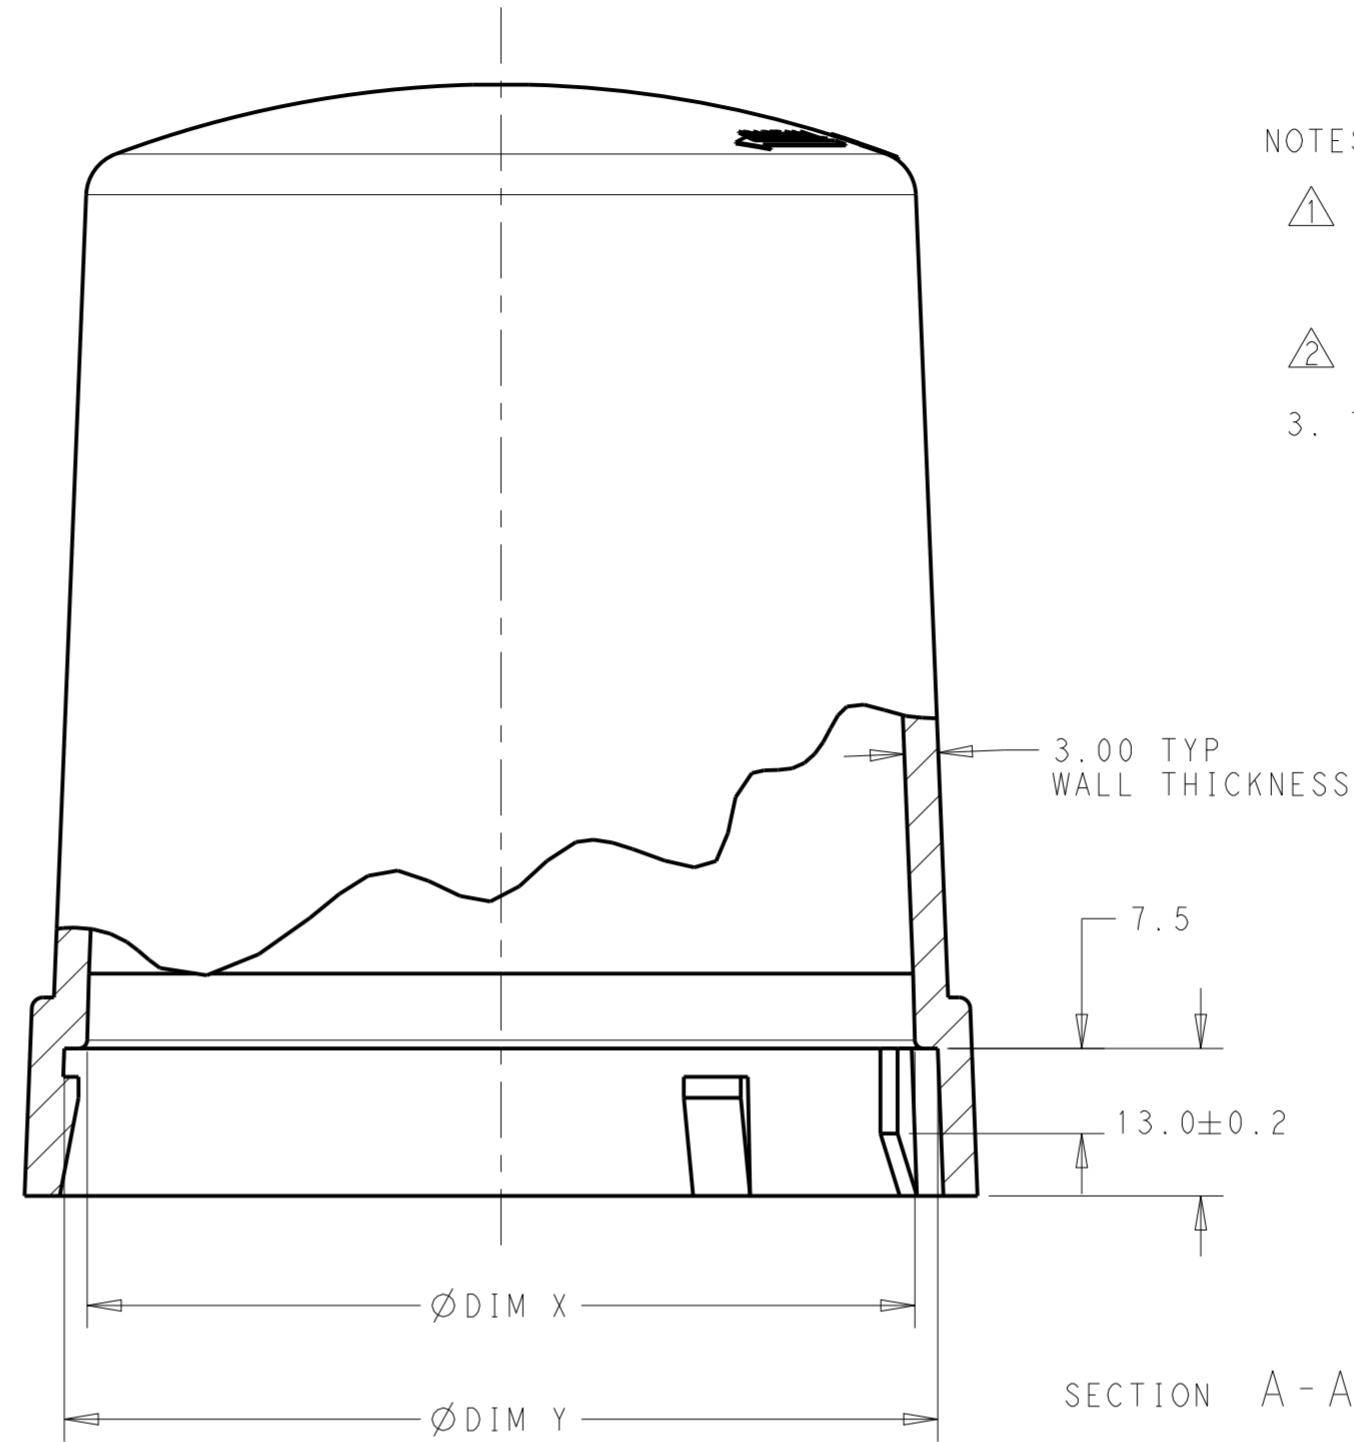

NOTES:

- 1 MATERIALS:
HOUSING: POLYCARBONATE, UV 5VA RATED
COLOR: SEE TABLE
- 2 MATING BASE TE P/N: 2213730-X
- 3. THIS PRODUCT HAS NOT COMPLETED VALIDATION TESTING.

| APPROX LIGHT TRANSMISSION | COLOR | DIM Y | DIM X | PART NO. |
|---------------------------|-------------------------|--------|--------|-------------|
| 0% | OPAQUE GRAY RAL7038 REF | Ø 77.0 | Ø 73.0 | 2-2213748-1 |
| 78% | TRANSPARENT CLEAR | Ø 77.0 | Ø 73.0 | 1-2213748-1 |
| 26% | TRANSLUCENT GRAY | Ø 77.0 | Ø 73.0 | 2213748-2 |
| 24% | TRANSPARENT SMOKE | Ø 77.0 | Ø 73.0 | 2213748-1 |

THIS DRAWING IS A CONTROLLED DOCUMENT. DWN: C. DAILY 30OCT2015
 CHK: E. HOWARD 30OCT2015
 APVD: -

STE TE Connectivity

NAME: COVER, LIGHT CONTROLLER

PRODUCT SPEC: 108-32125
 APPLICATION SPEC: 114-32159

SIZE: A2 CAGE CODE: - DRAWING NO: C-2213748 RESTRICTED TO: -
 WEIGHT: -
 CUSTOMER DRAWING SCALE: 3:2 SHEET 1 OF 1 REV: B3