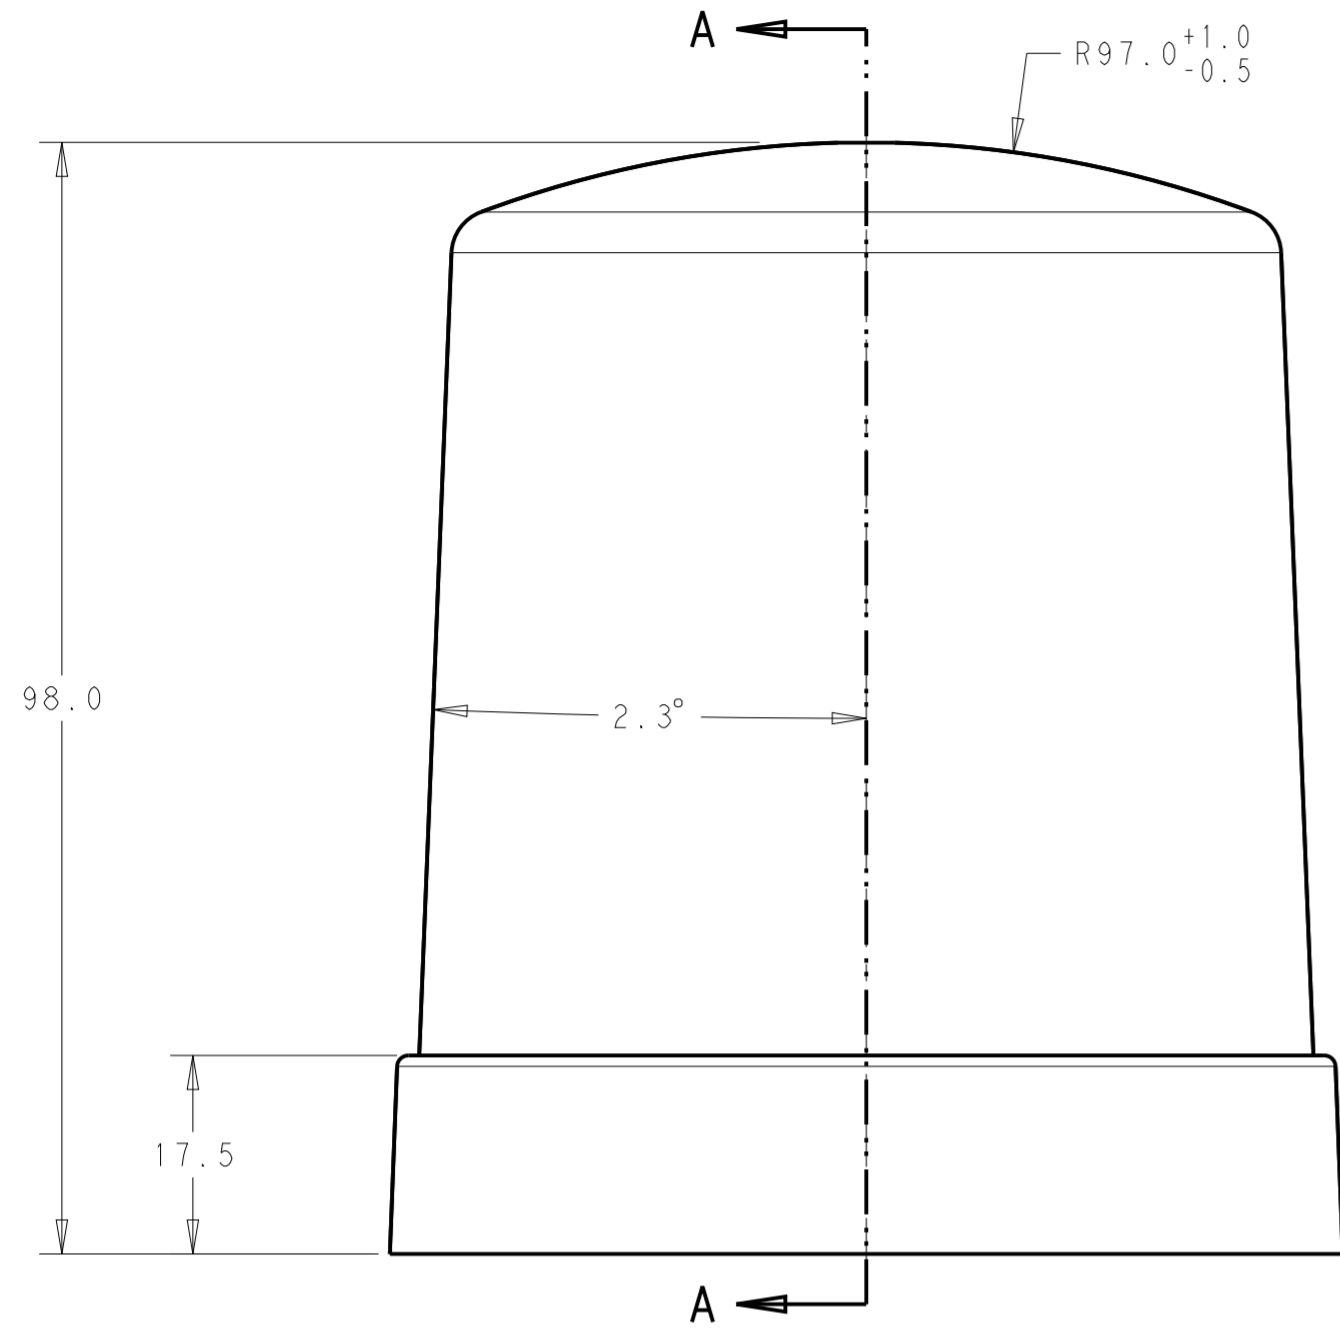

NOTES:

- 1 MATERIALS:
HOUSING: POLYCARBONATE, UV 5VA RATED
COLOR: SEE TABLE
- 2 MATING BASE TE P/N: 2213730-X
- 3. THIS PRODUCT HAS NOT COMPLETED VALIDATION TESTING.

| APPROX LIGHT TRANSMISSION | COLOR | DIM Y | DIM X | PART NO. |
|---------------------------|-------------------------|--------|--------|-------------|
| 0% | OPAQUE GRAY RAL7038 REF | Ø 77.0 | Ø 73.0 | 2-2213748-1 |
| 78% | TRANSPARENT CLEAR | Ø 77.0 | Ø 73.0 | 1-2213748-1 |
| 26% | TRANSLUCENT GRAY | Ø 77.0 | Ø 73.0 | 2213748-2 |
| 24% | TRANSPARENT SMOKE | Ø 77.0 | Ø 73.0 | 2213748-1 |

THIS DRAWING IS A CONTROLLED DOCUMENT. DWN: C. DAILY 30OCT2015
 CHK: E. HOWARD 30OCT2015
 APVD: -

STE TE Connectivity

NAME: COVER, LIGHT CONTROLLER

PRODUCT SPEC: 108-32125
 APPLICATION SPEC: 114-32159

SIZE: A2 CAGE CODE: - DRAWING NO: C-2213748 RESTRICTED TO: -
 WEIGHT: -
 CUSTOMER DRAWING SCALE: 3:2 SHEET 1 OF 1 REV: B3