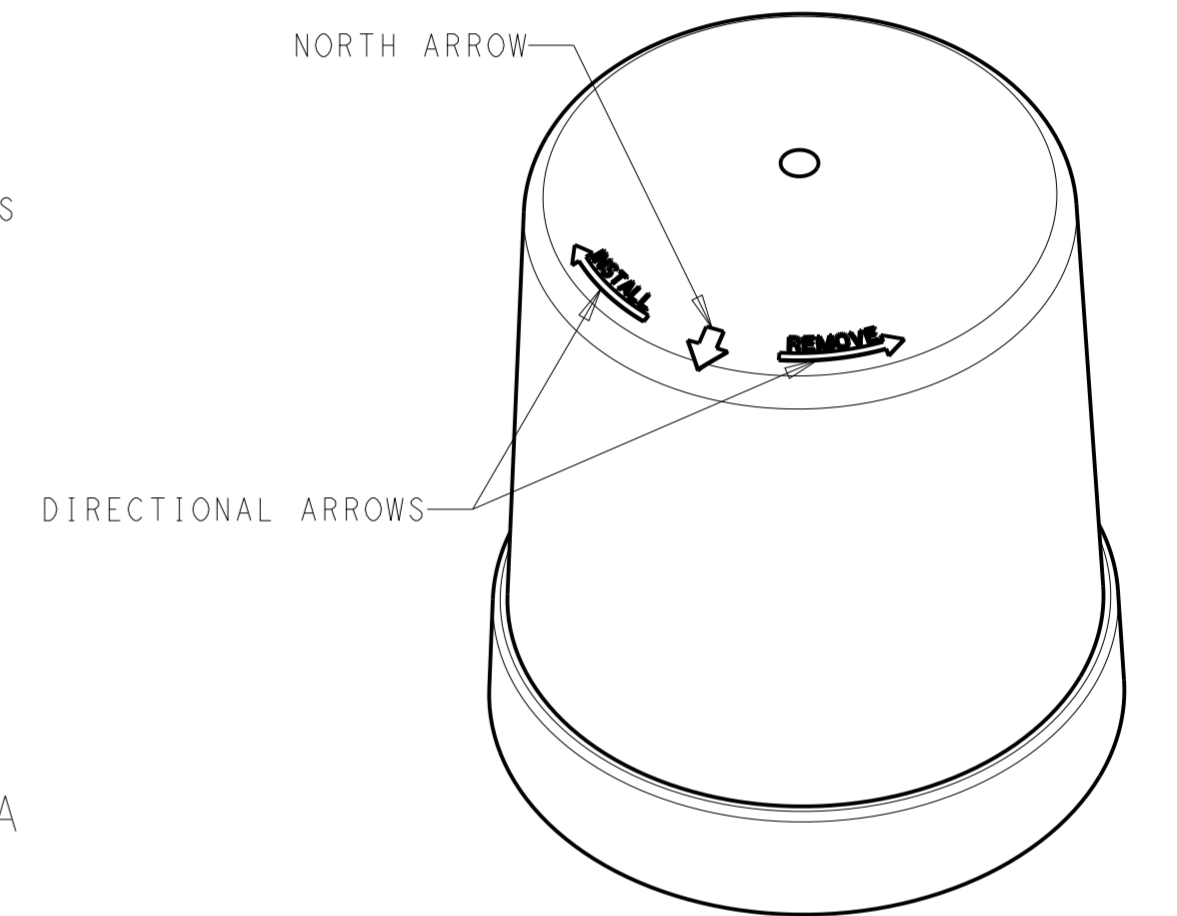

NOTES:

- 1 MATERIALS:
HOUSING: POLYCARBONATE, UV 5VA RATED
COLOR: SEE TABLE
- 2 MATING BASE TE P/N: 2213730-X
- 3. THIS PRODUCT HAS NOT COMPLETED VALIDATION TESTING.

| APPROX LIGHT TRANSMISSION | COLOR | DIM Y | DIM X | PART NO. |
|---------------------------|-------------------------|--------|--------|-------------|
| 0% | OPAQUE GRAY RAL7038 REF | Ø 77.0 | Ø 73.0 | 2-2213748-1 |
| 78% | TRANSPARENT CLEAR | Ø 77.0 | Ø 73.0 | 1-2213748-1 |
| 26% | TRANSLUCENT GRAY | Ø 77.0 | Ø 73.0 | 2213748-2 |
| 24% | TRANSPARENT SMOKE | Ø 77.0 | Ø 73.0 | 2213748-1 |

THIS DRAWING IS A CONTROLLED DOCUMENT. DWN: C. DAILY 30OCT2015
 CHK: E. HOWARD 30OCT2015
 APVD: -

STE TE Connectivity

NAME: COVER, LIGHT CONTROLLER

PRODUCT SPEC: 108-32125
 APPLICATION SPEC: 114-32159

SIZE: A2 CAGE CODE: - DRAWING NO: C-2213748 RESTRICTED TO: -
 WEIGHT: -
 CUSTOMER DRAWING SCALE: 3:2 SHEET 1 OF 1 REV: B3