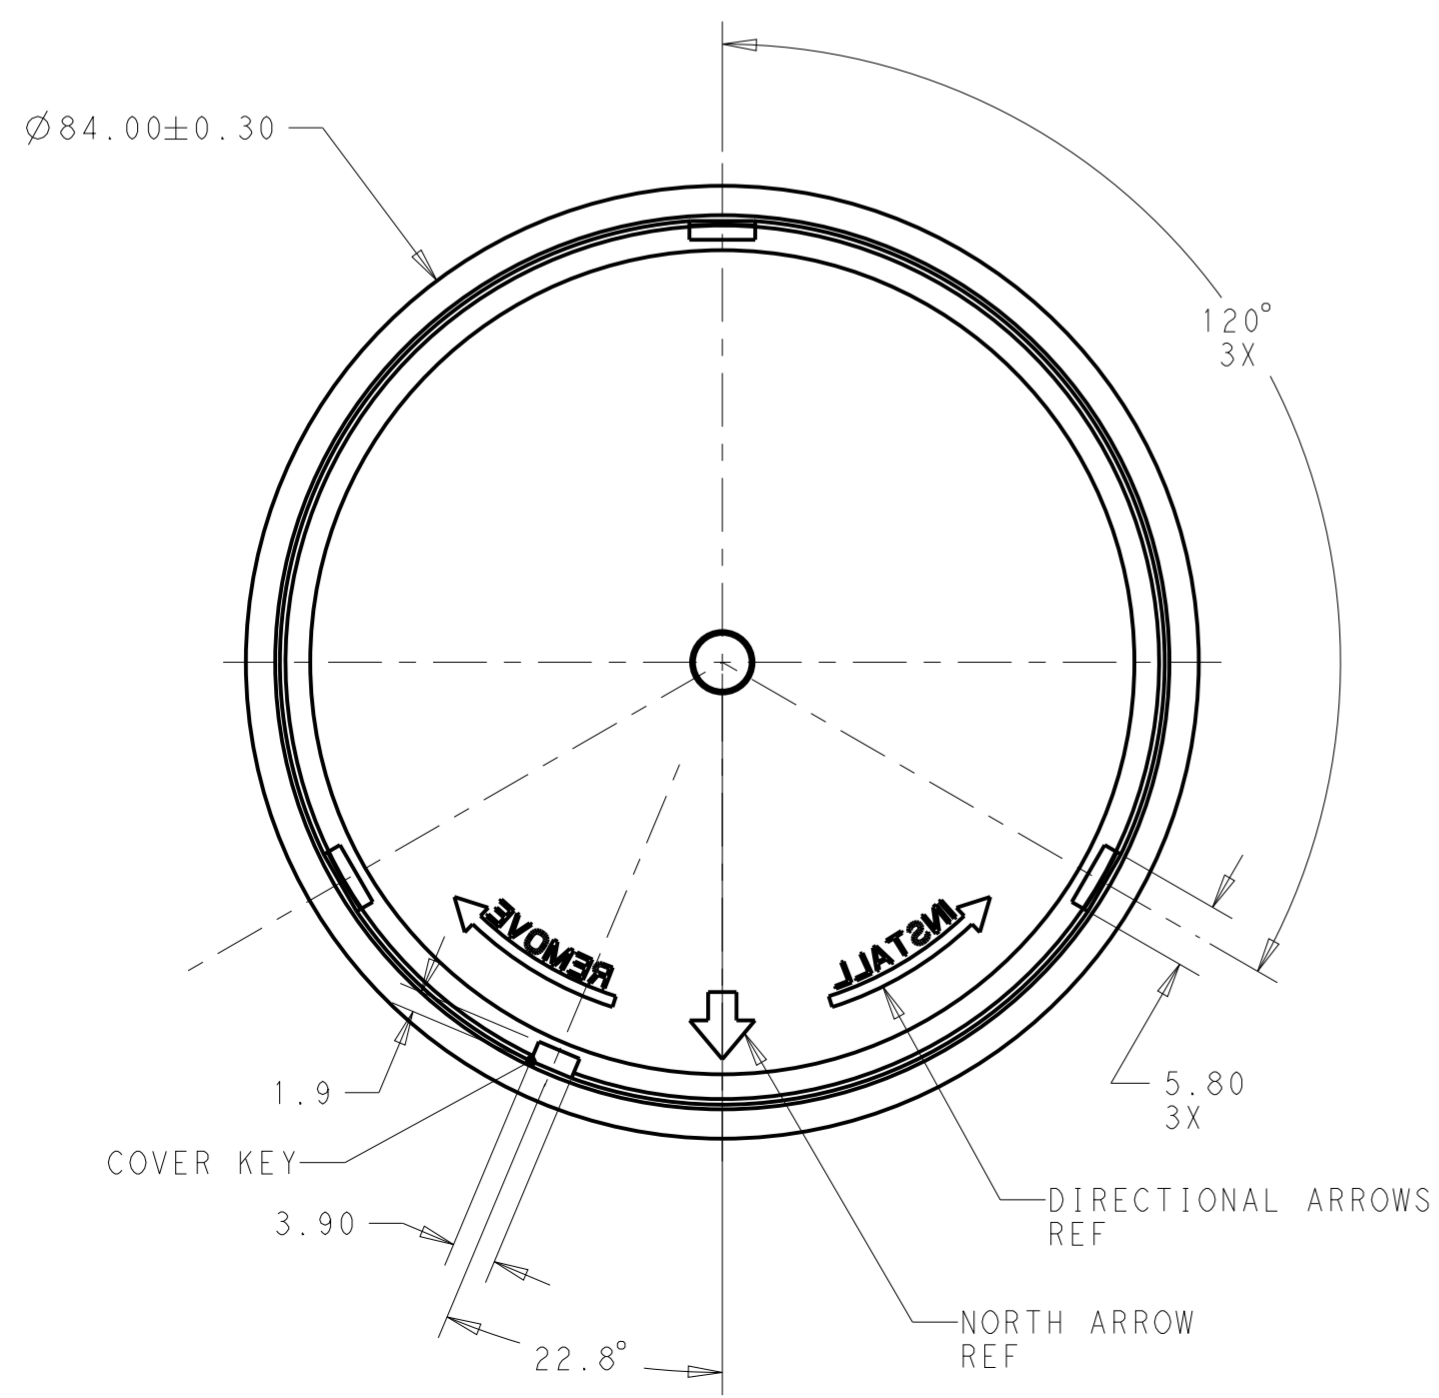

NOTES:

- 1 MATERIALS:
HOUSING: POLYCARBONATE, UV 5VA RATED
COLOR: SEE TABLE
- 2 MATING BASE TE P/N: 2213730-X
- 3. THIS PRODUCT HAS NOT COMPLETED VALIDATION TESTING.

| APPROX LIGHT TRANSMISSION | COLOR | DIM Y | DIM X | PART NO. |
|---------------------------|-------------------------|--------|--------|-------------|
| 0% | OPAQUE GRAY RAL7038 REF | Ø 77.0 | Ø 73.0 | 2-2213748-1 |
| 78% | TRANSPARENT CLEAR | Ø 77.0 | Ø 73.0 | 1-2213748-1 |
| 26% | TRANSLUCENT GRAY | Ø 77.0 | Ø 73.0 | 2213748-2 |
| 24% | TRANSPARENT SMOKE | Ø 77.0 | Ø 73.0 | 2213748-1 |

THIS DRAWING IS A CONTROLLED DOCUMENT. DWN: C. DAILY 30OCT2015
 CHK: E. HOWARD 30OCT2015
 APVD: -

STE TE Connectivity

NAME: COVER, LIGHT CONTROLLER

PRODUCT SPEC: 108-32125
 APPLICATION SPEC: 114-32159

SIZE: A2 CAGE CODE: - DRAWING NO: C-2213748 RESTRICTED TO: -
 WEIGHT: -
 CUSTOMER DRAWING SCALE: 3:2 SHEET 1 OF 1 REV: B3