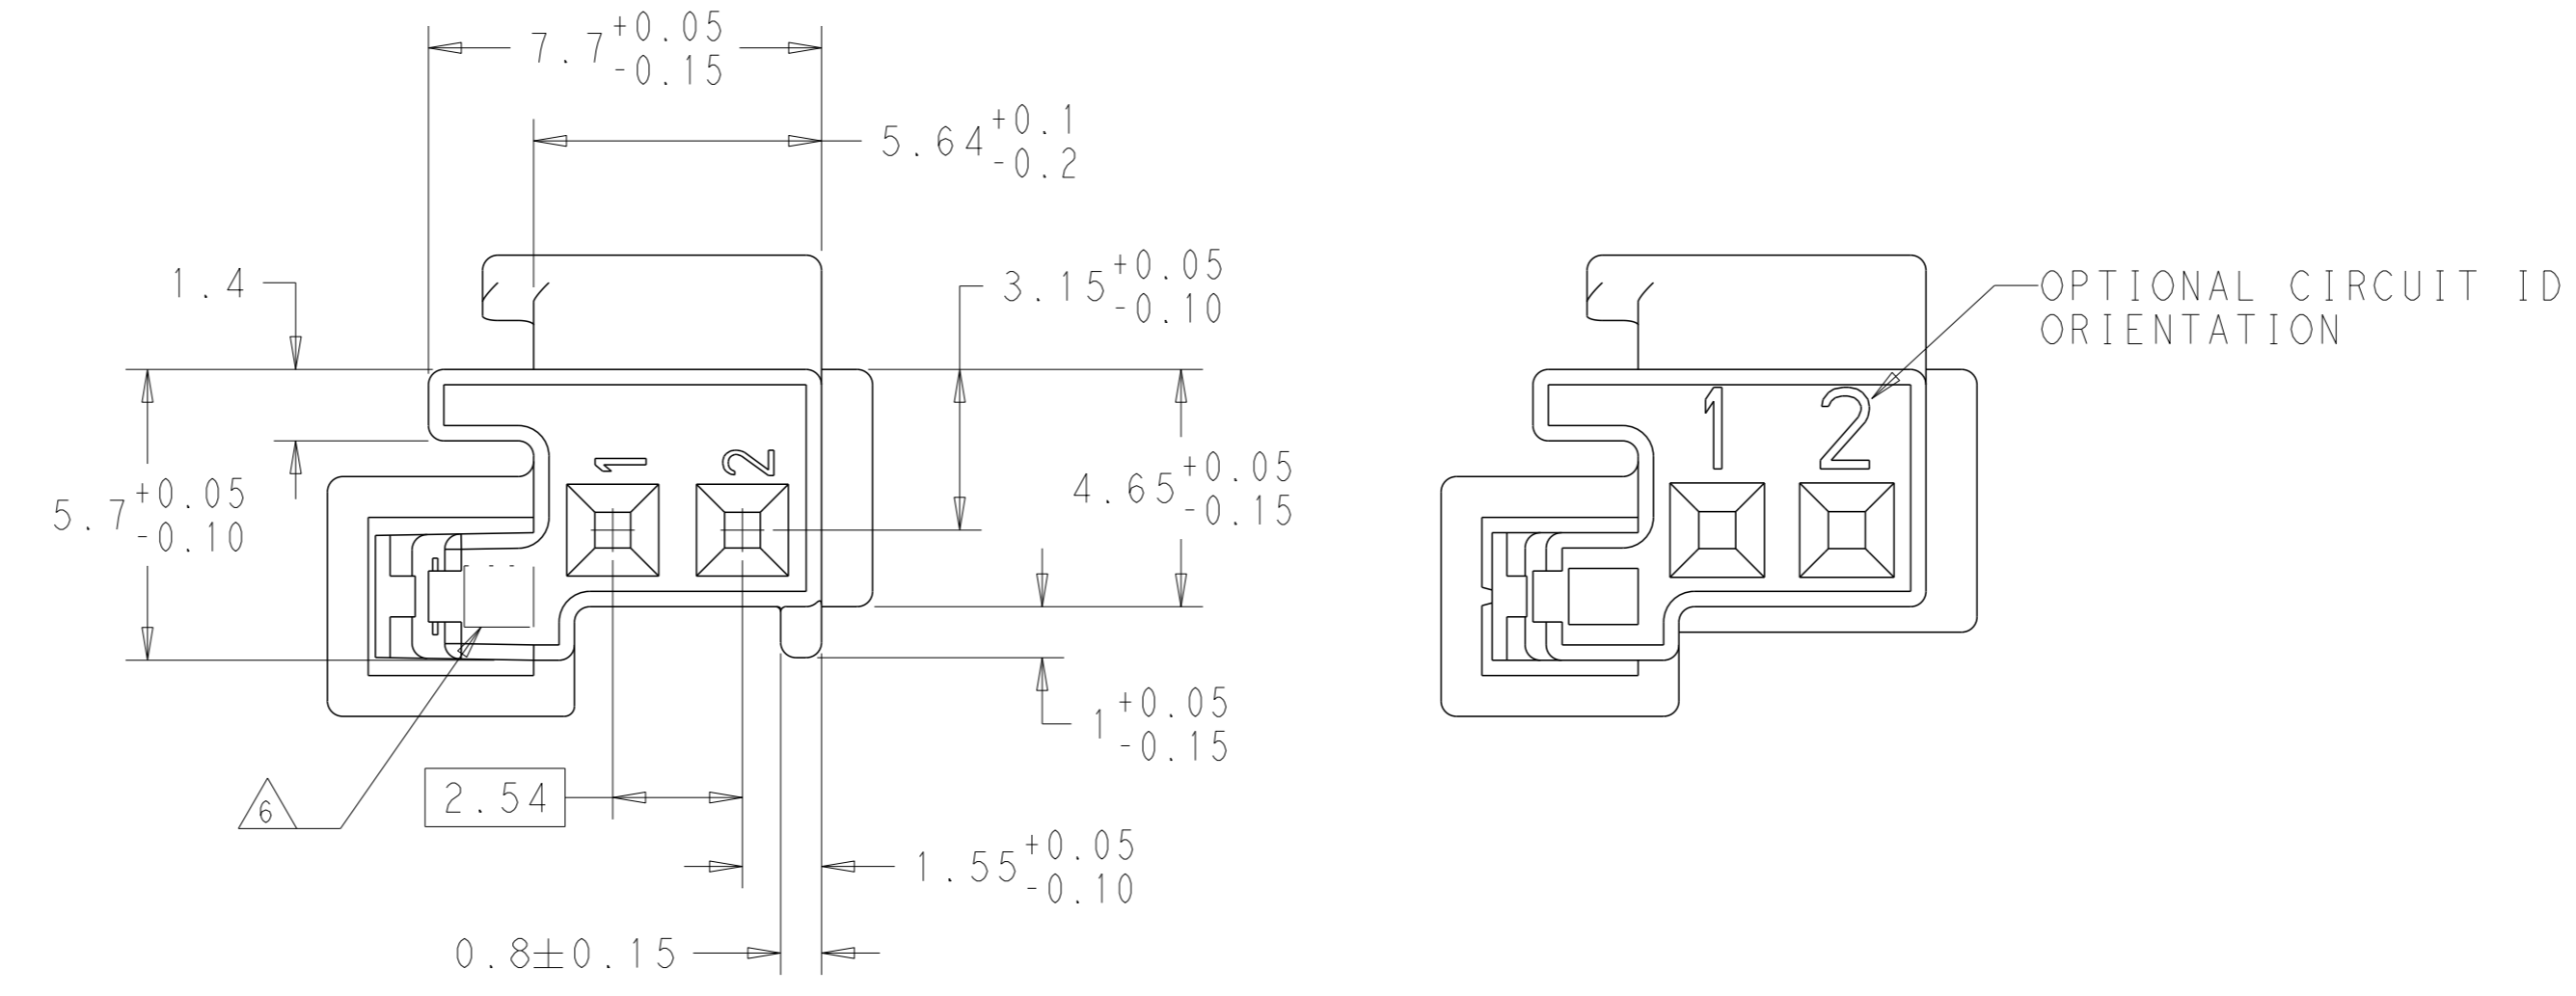

REVISIONS				
#	DATE	DESCRIPTION	DATE	APPV
A2		REVISED PER ECO-16-000849	21 JAN 2016	DD MB
A3		REVISED PER ECO-16-001287	28 JAN 2016	DD MB

- △ COMPANY LOGO AND PART NUMBER
- △ MATERIAL IDENTIFIER
- △ DATE WHEEL
- △ MOLD CAVITY ID
- 5. MAX WIRE SIZE RANGE 0.75mm² FLR. SEE CABLE HARNESS DRAWINGS FOR NUMBER OF CABLES CURRENT CARRYING CAPACITY FOR CONTACT LOCATED IN MICRO QUADLOCK SYSTEM PRODUCT SPECIFICATION: 108-18030
- △ OPTIONAL VOID CORING
- △ OPTIONAL DATE WHEEL LOCATION
- △ OPTIONAL MATERIAL IDENTIFIER LOCATION
- △ OPTIONAL MOLD CAVITY ID LOCATION

COLOR	KEY	MATERIAL	DESCRIPTION	TE PART NUMBER
GREEN	E	PBT-GF15	2 POSN MOS PLUG	5-2138650-1
VIOLET	D	PBT-GF15		4-2138650-1
NATURAL	B	PBT-GF15		2-2138650-1
BLACK	A	PBT-GF15		1-2138650-1

THIS DRAWING IS A CONTROLLED DOCUMENT.

OWN: PAUL ROMAN 11OCT2011
 CHK: PAUL ROMAN 11OCT2011
 APV: PAUL ROMAN 11OCT2011

TE Connectivity

NAME: PLUG HOUSING, 2 POSITION MOS UNSEALED (1-PIECE)

SIZE: A1 CAGE CODE: 00779 DRAWING NO: 2138650

MATERIAL: PBT-GF15 WEIGHT: -