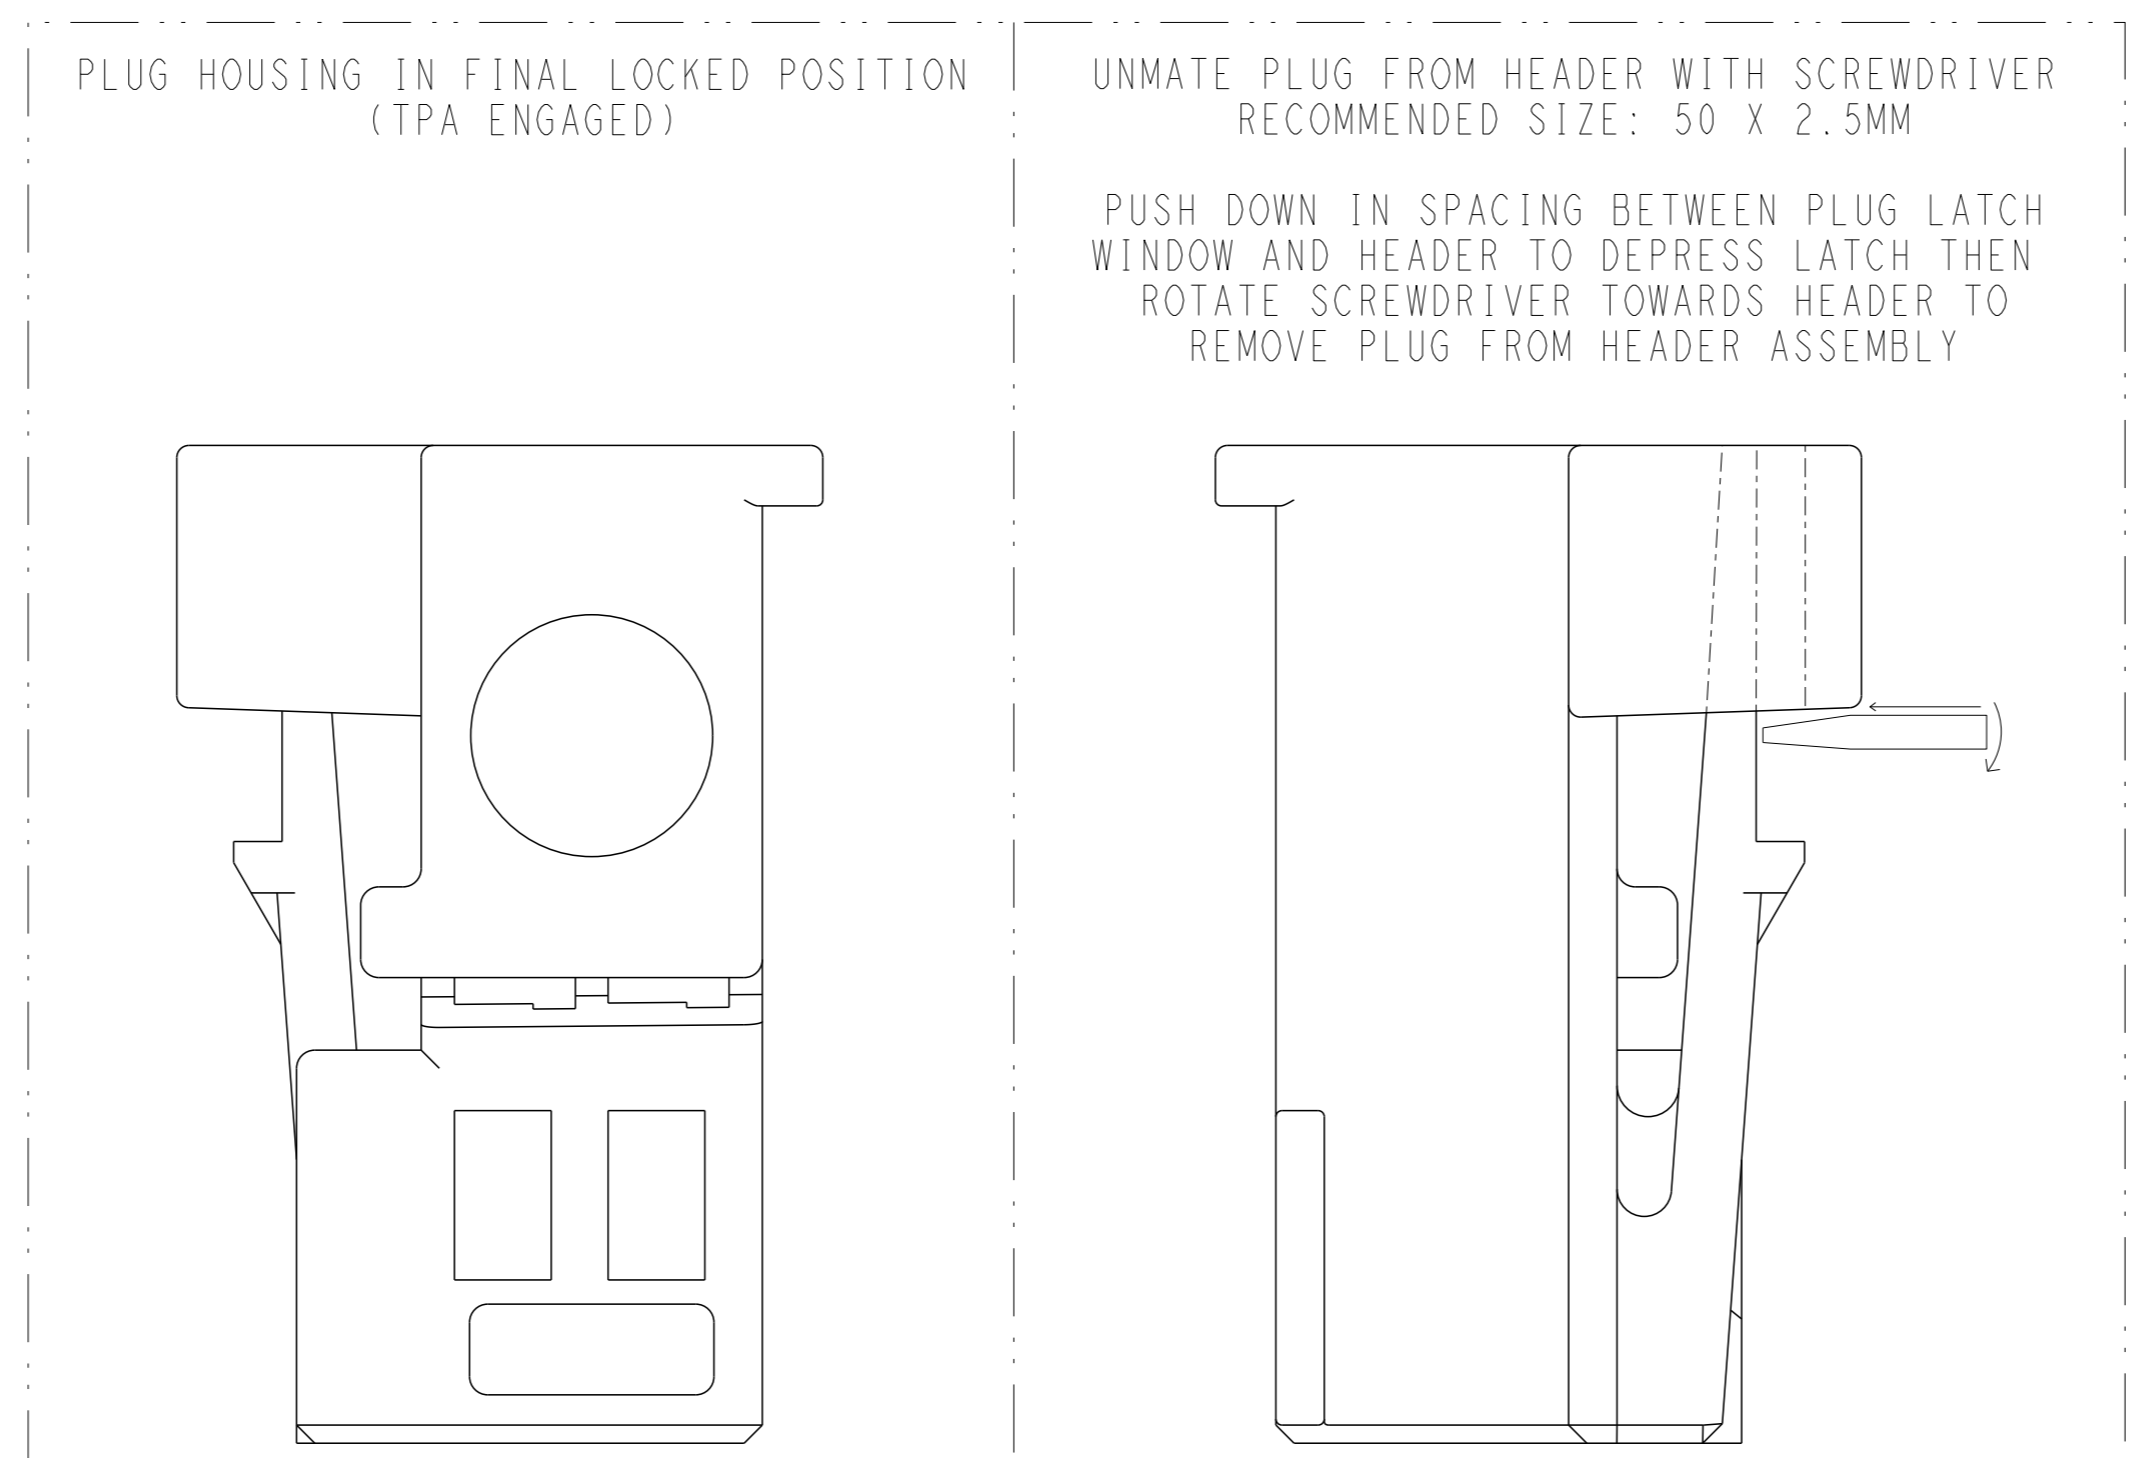

REVISIONS				
#	DATE	DESCRIPTION	DATE	APPV
A2		REVISED PER ECO-16-000849	21 JAN 2016	DD MB
A3		REVISED PER ECO-16-001287	28 JAN 2016	DD MB

- △ COMPANY LOGO AND PART NUMBER
- △ MATERIAL IDENTIFIER
- △ DATE WHEEL
- △ MOLD CAVITY ID
- 5. MAX WIRE SIZE RANGE 0.75mm² FLR. SEE CABLE HARNESS DRAWINGS FOR NUMBER OF CABLES CURRENT CARRYING CAPACITY FOR CONTACT LOCATED IN MICRO QUADLOCK SYSTEM PRODUCT SPECIFICATION: 108-18030
- △ OPTIONAL VOID CORING
- △ OPTIONAL DATE WHEEL LOCATION
- △ OPTIONAL MATERIAL IDENTIFIER LOCATION
- △ OPTIONAL MOLD CAVITY ID LOCATION

COLOR	KEY	MATERIAL	DESCRIPTION	TE PART NUMBER
GREEN	E	PBT-GF15	2 POSN MOS PLUG	5-2138650-1
VIOLET	D	PBT-GF15		4-2138650-1
NATURAL	B	PBT-GF15		2-2138650-1
BLACK	A	PBT-GF15		1-2138650-1

THIS DRAWING IS A CONTROLLED DOCUMENT.

OWN: PAUL ROMAN 11OCT2011
 CHK: PAUL ROMAN 11OCT2011
 APV: PAUL ROMAN 11OCT2011

TE Connectivity

NAME: PLUG HOUSING, 2 POSITION MOS UNSEALED (1-PIECE)

SIZE: A1 CAGE CODE: 00779 DRAWING NO: 2138650

MATERIAL: PBT-GF15 WEIGHT: -