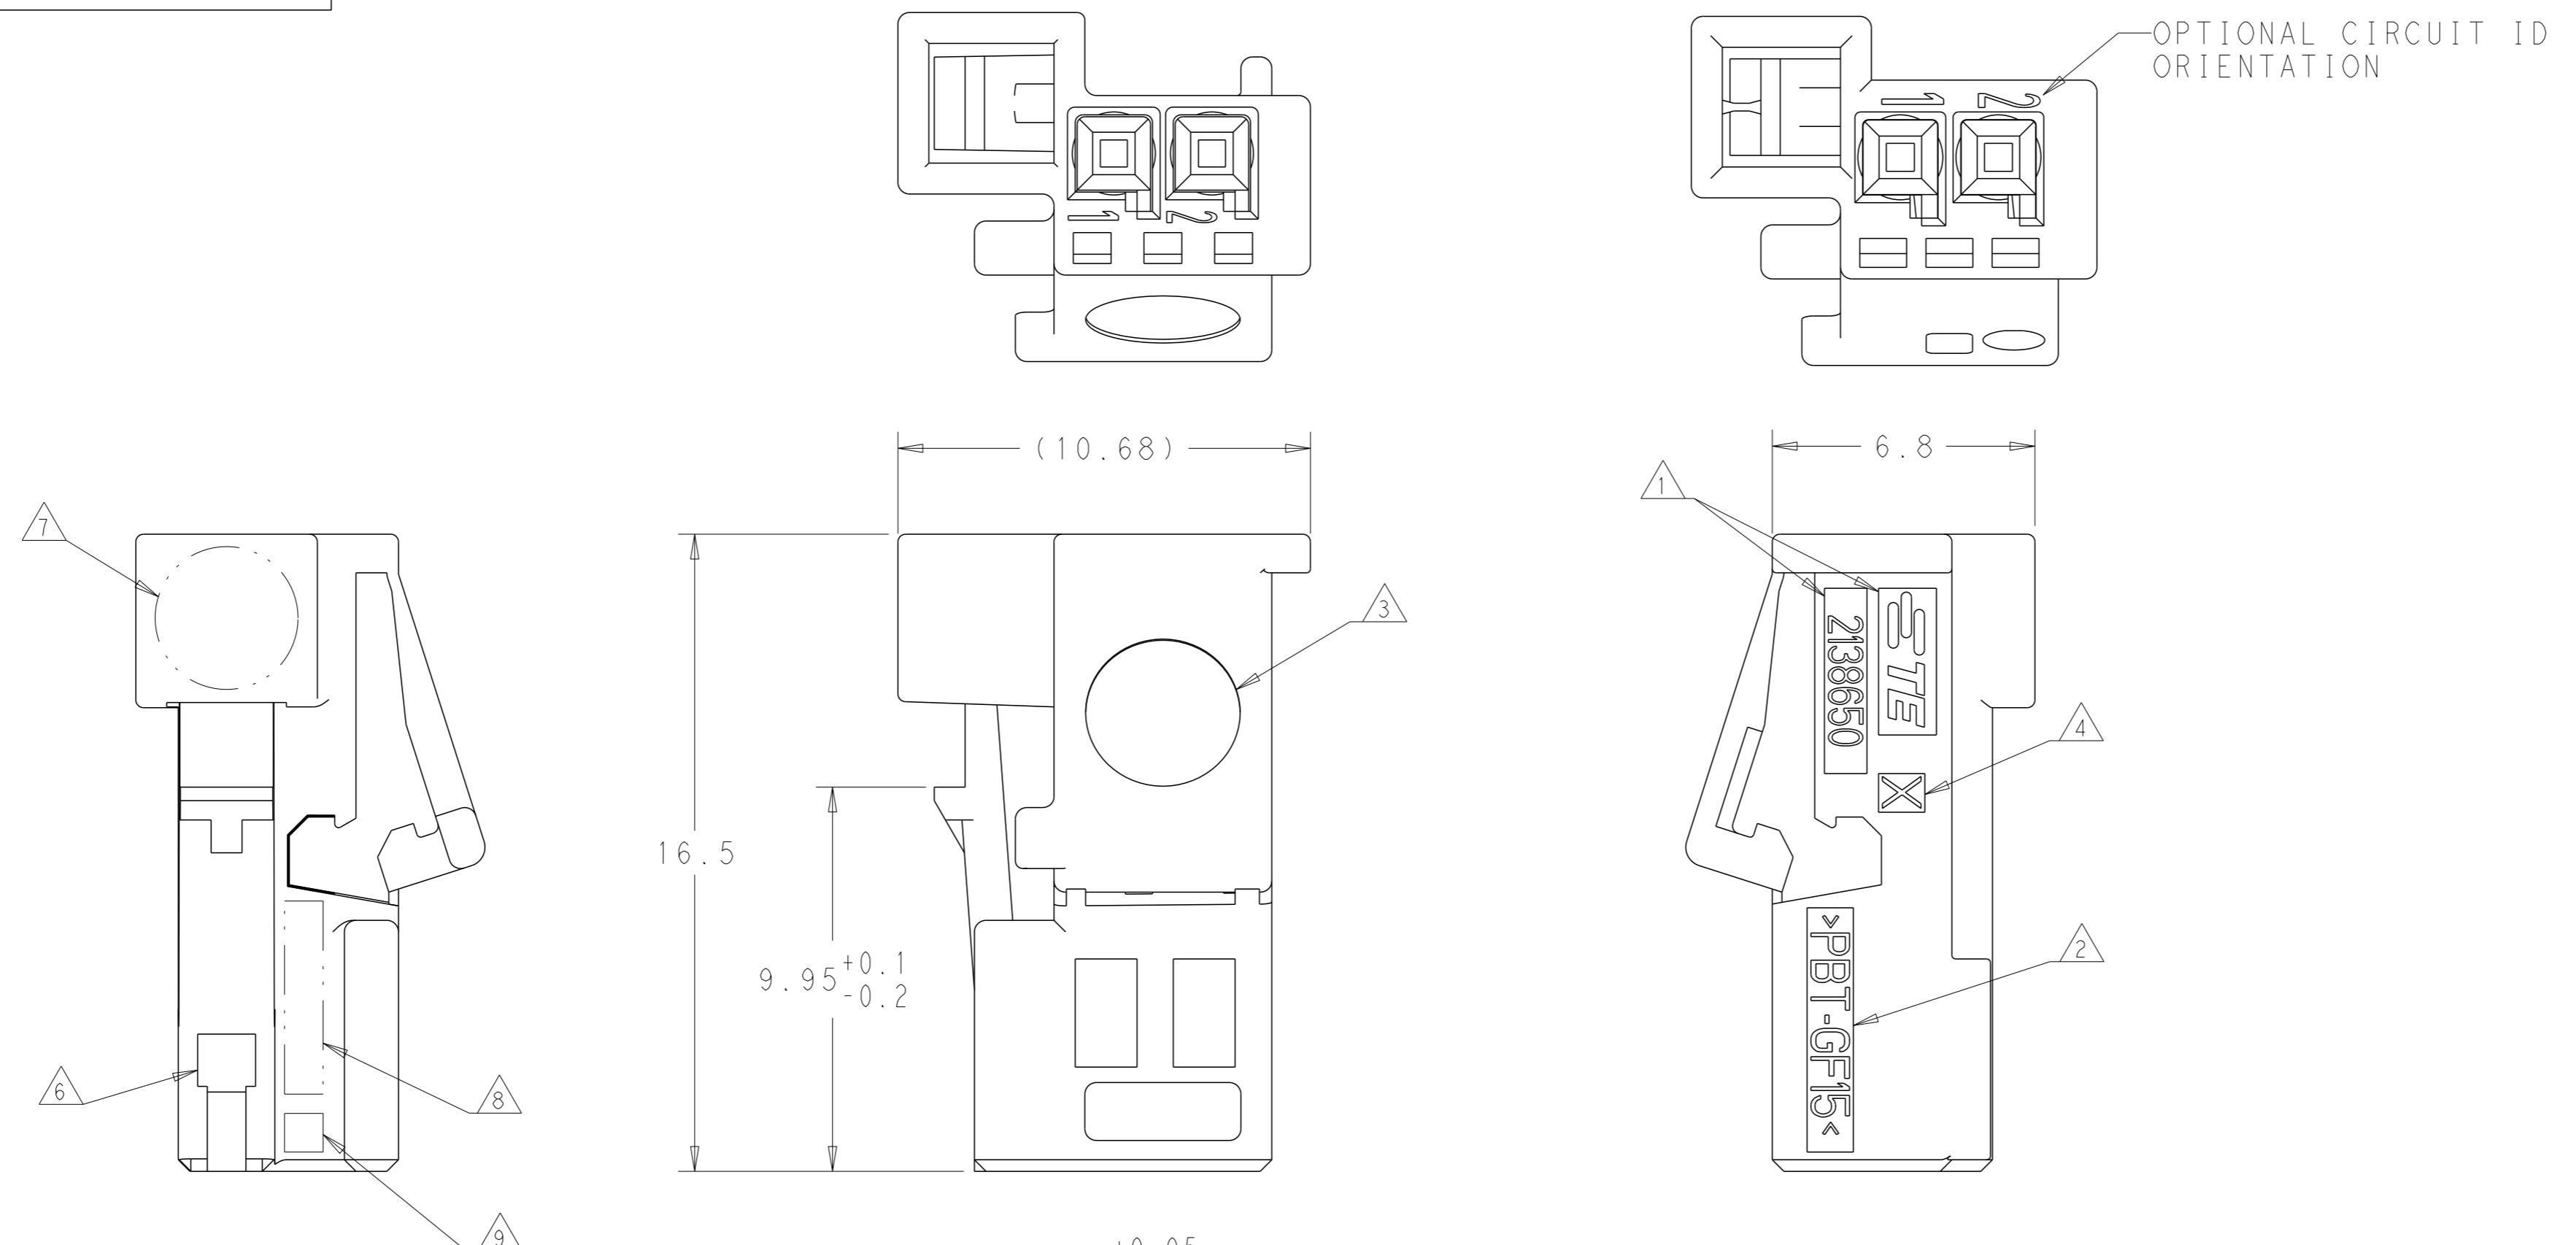

REVISIONS				
#	DATE	DESCRIPTION	DATE	APPV
A2		REVISED PER ECO-16-000849	21 JAN 2016	DD MB
A3		REVISED PER ECO-16-001287	28 JAN 2016	DD MB

- △ COMPANY LOGO AND PART NUMBER
- △ MATERIAL IDENTIFIER
- △ DATE WHEEL
- △ MOLD CAVITY ID
- 5. MAX WIRE SIZE RANGE 0.75mm² FLR. SEE CABLE HARNESS DRAWINGS FOR NUMBER OF CABLES CURRENT CARRYING CAPACITY FOR CONTACT LOCATED IN MICRO QUADLOCK SYSTEM PRODUCT SPECIFICATION: 108-18030
- △ OPTIONAL VOID CORING
- △ OPTIONAL DATE WHEEL LOCATION
- △ OPTIONAL MATERIAL IDENTIFIER LOCATION
- △ OPTIONAL MOLD CAVITY ID LOCATION

COLOR	KEY	MATERIAL	DESCRIPTION	TE PART NUMBER
GREEN	E	PBT-GF15	2 POSN MOS PLUG	5-2138650-1
VIOLET	D	PBT-GF15		4-2138650-1
NATURAL	B	PBT-GF15		2-2138650-1
BLACK	A	PBT-GF15		1-2138650-1

THIS DRAWING IS A CONTROLLED DOCUMENT.

OWN: PAUL ROMAN 11OCT2011
 CHK: PAUL ROMAN 11OCT2011
 APV: PAUL ROMAN 11OCT2011

TE Connectivity

NAME: PLUG HOUSING, 2 POSITION MOS UNSEALED (1-PIECE)

SIZE: A1 CAGE CODE: 00779 DRAWING NO: 2138650

MATERIAL: PBT-GF15 WEIGHT: -