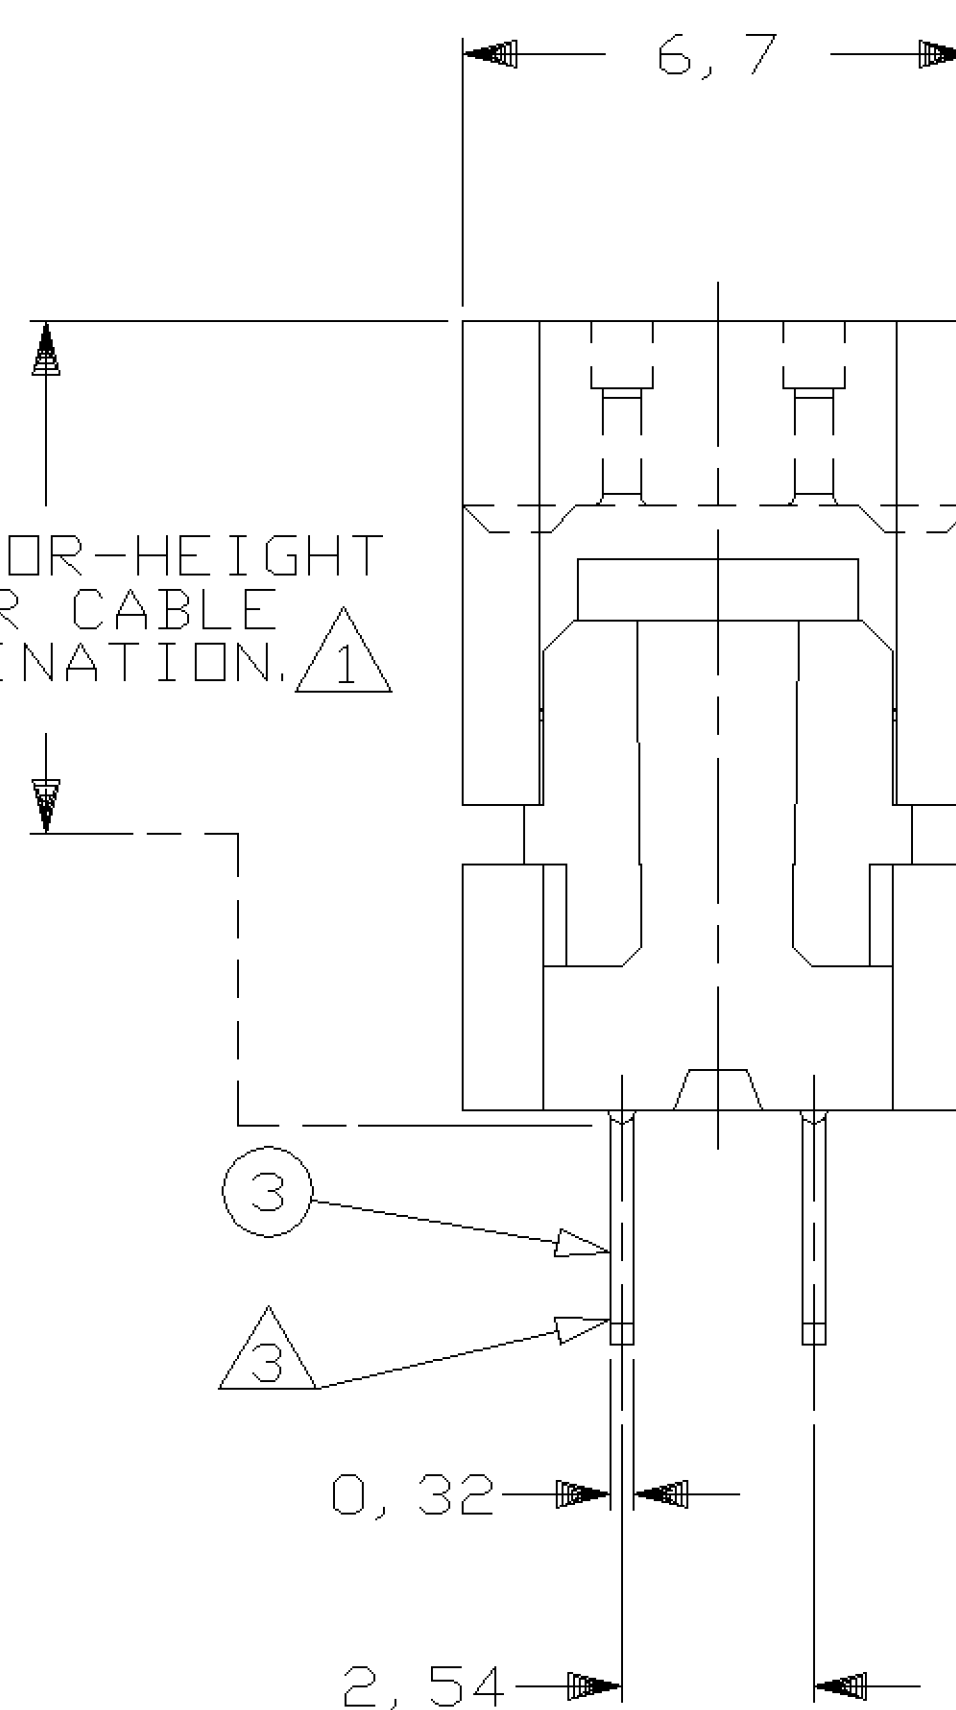

DO NOT SCALE
DIMENSIONS IN mm

METRIC

THIRD ANGLE
PROJECTION

NOTES:

- ① CONNECTOR IS DESIGNED FOR FLAT RIBBON CABLE ON 1,27 CENTERS. FOR CABLE REQUIREMENTS SEE APPLICATION SPECIFICATION 114-19022.
- ② INDICATION OF FIRST CABLE POSITION REFERRING TO CORRESPONDING CONTACT POSITION (BLACK INK MARKS)
- ③ SOLDER-TINES FOR $0,8^{+0,1}$ DIA. HOLES.
- ④ PRODUCT SPECIFICATION 108-19033
- ⑤ OBSOLETE

B3

86,36	78,74	64	6-216093-4	B
81,28	73,66	60	6-216093-0	B
68,58	60,96	50	5-216093-0	B
60,96	53,34	44	4-216093-4	B
55,88	48,26	40	4-216093-0	B
48,26	40,64	34	3-216093-4	B
38,10	30,48	26	2-216093-6	B
30,48	22,86	20	2-216093-0	B
25,40	17,78	16	1-216093-6	B
22,86	15,24	14	1-216093-4	B
17,78	10,16	10	1-216093-0	B
12,70	5,08	6	216093-6	B
DIM. "B" REF.	DIM. "A" REF.	NR. OF POS.	PARTNUMBER	PART REV.

DR. W. R. VERBEET.	DATE 22-8-'88	WIRE RANGE SEE NOTE ①	NAME
CHK. R. VERSTIJNEN.	DATE 23-8-'88	INSUL. RANGE SEE NOTE ①	AMP-LATCH 2,54 DIL-PLUG CONNECTOR WITHOUT RETENTION LEGS.
APP. L. v SOEST.	DATE 23-8-'88	SIZE A3	SHEET 1 OF 1
		DWG. No. C-216093	REV. LTR. B4