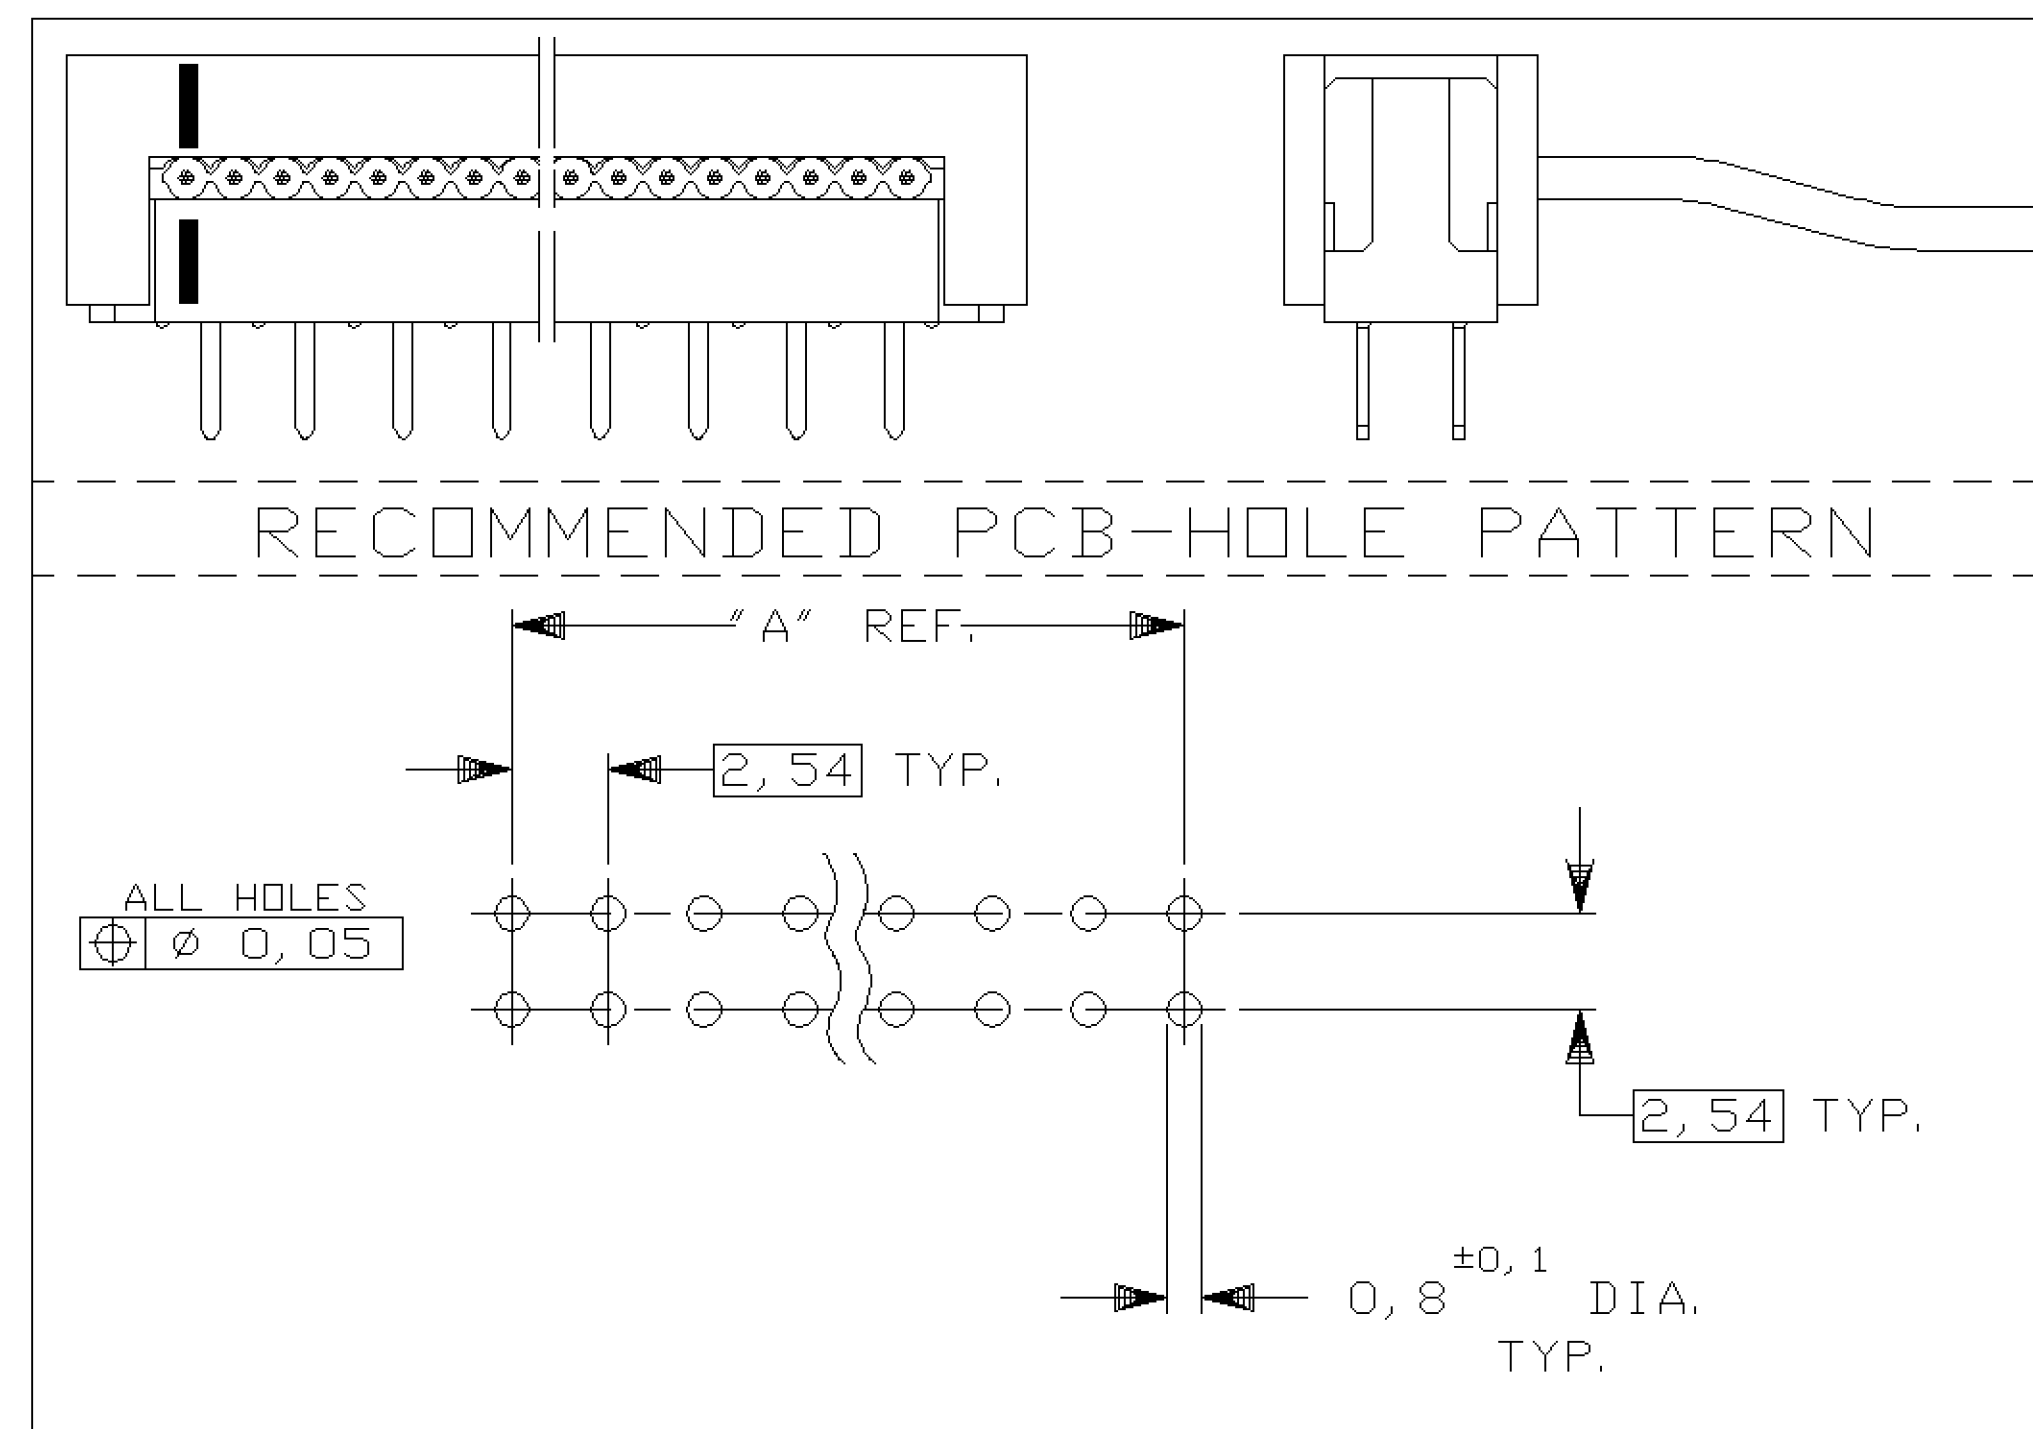

DO NOT SCALE
DIMENSIONS IN mm

METRIC

THIRD ANGLE
PROJECTION

NOTES:

- ① CONNECTOR IS DESIGNED FOR FLAT RIBBON CABLE ON 1,27 CENTERS. FOR CABLE REQUIREMENTS SEE APPLICATION SPECIFICATION 114-19022.
- ② INDICATION OF FIRST CABLE POSITION REFERRING TO CORRESPONDING CONTACT POSITION (BLACK INK MARKS)
- ③ SOLDER-TINES FOR $0,8^{+0,1}$ DIA. HOLES.
- ④ PRODUCT SPECIFICATION 108-19033
- ⑤ OBSOLETE

B3

86,36	78,74	64	6-216093-4	B
81,28	73,66	60	6-216093-0	B
68,58	60,96	50	5-216093-0	B
60,96	53,34	44	4-216093-4	B
55,88	48,26	40	4-216093-0	B
48,26	40,64	34	3-216093-4	B
38,10	30,48	26	2-216093-6	B
30,48	22,86	20	2-216093-0	B
25,40	17,78	16	1-216093-6	B
22,86	15,24	14	1-216093-4	B
17,78	10,16	10	1-216093-0	B
12,70	5,08	6	216093-6	B
DIM. "B" REF.	DIM. "A" REF.	NR. OF POS.	PARTNUMBER	PART REV.

CUSTOMER DRAWING
FOR REFERENCE ONLY
WILL NOT BE UPDATED

③ CONTACTS	PHOSPHORBRONZE	3,0-5,1 μm TIN WITH ENTIRE NICKEL UNDERCOATING
② HOUSING AND COVER	THERMOPLASTIC POLYESTER	GREY
① HOUSING		
COMPONENT NAME	MATERIAL	PLATING / COLOUR

DR. W. R. VERBEET.	DATE 22-8-'88	WIRE RANGE SEE NOTE ①	NAME
CHK. R. VERSTIJNEN.	DATE 23-8-'88	INSUL. RANGE SEE NOTE ①	AMP-LATCH 2,54 DIL-PLUG CONNECTOR WITHOUT RETENTION LEGS.
APP. L. v SOEST.	DATE 23-8-'88	SIZE A3	SHEET 1 OF 1
		DWG. No. C-216093	REV. LTR. B4