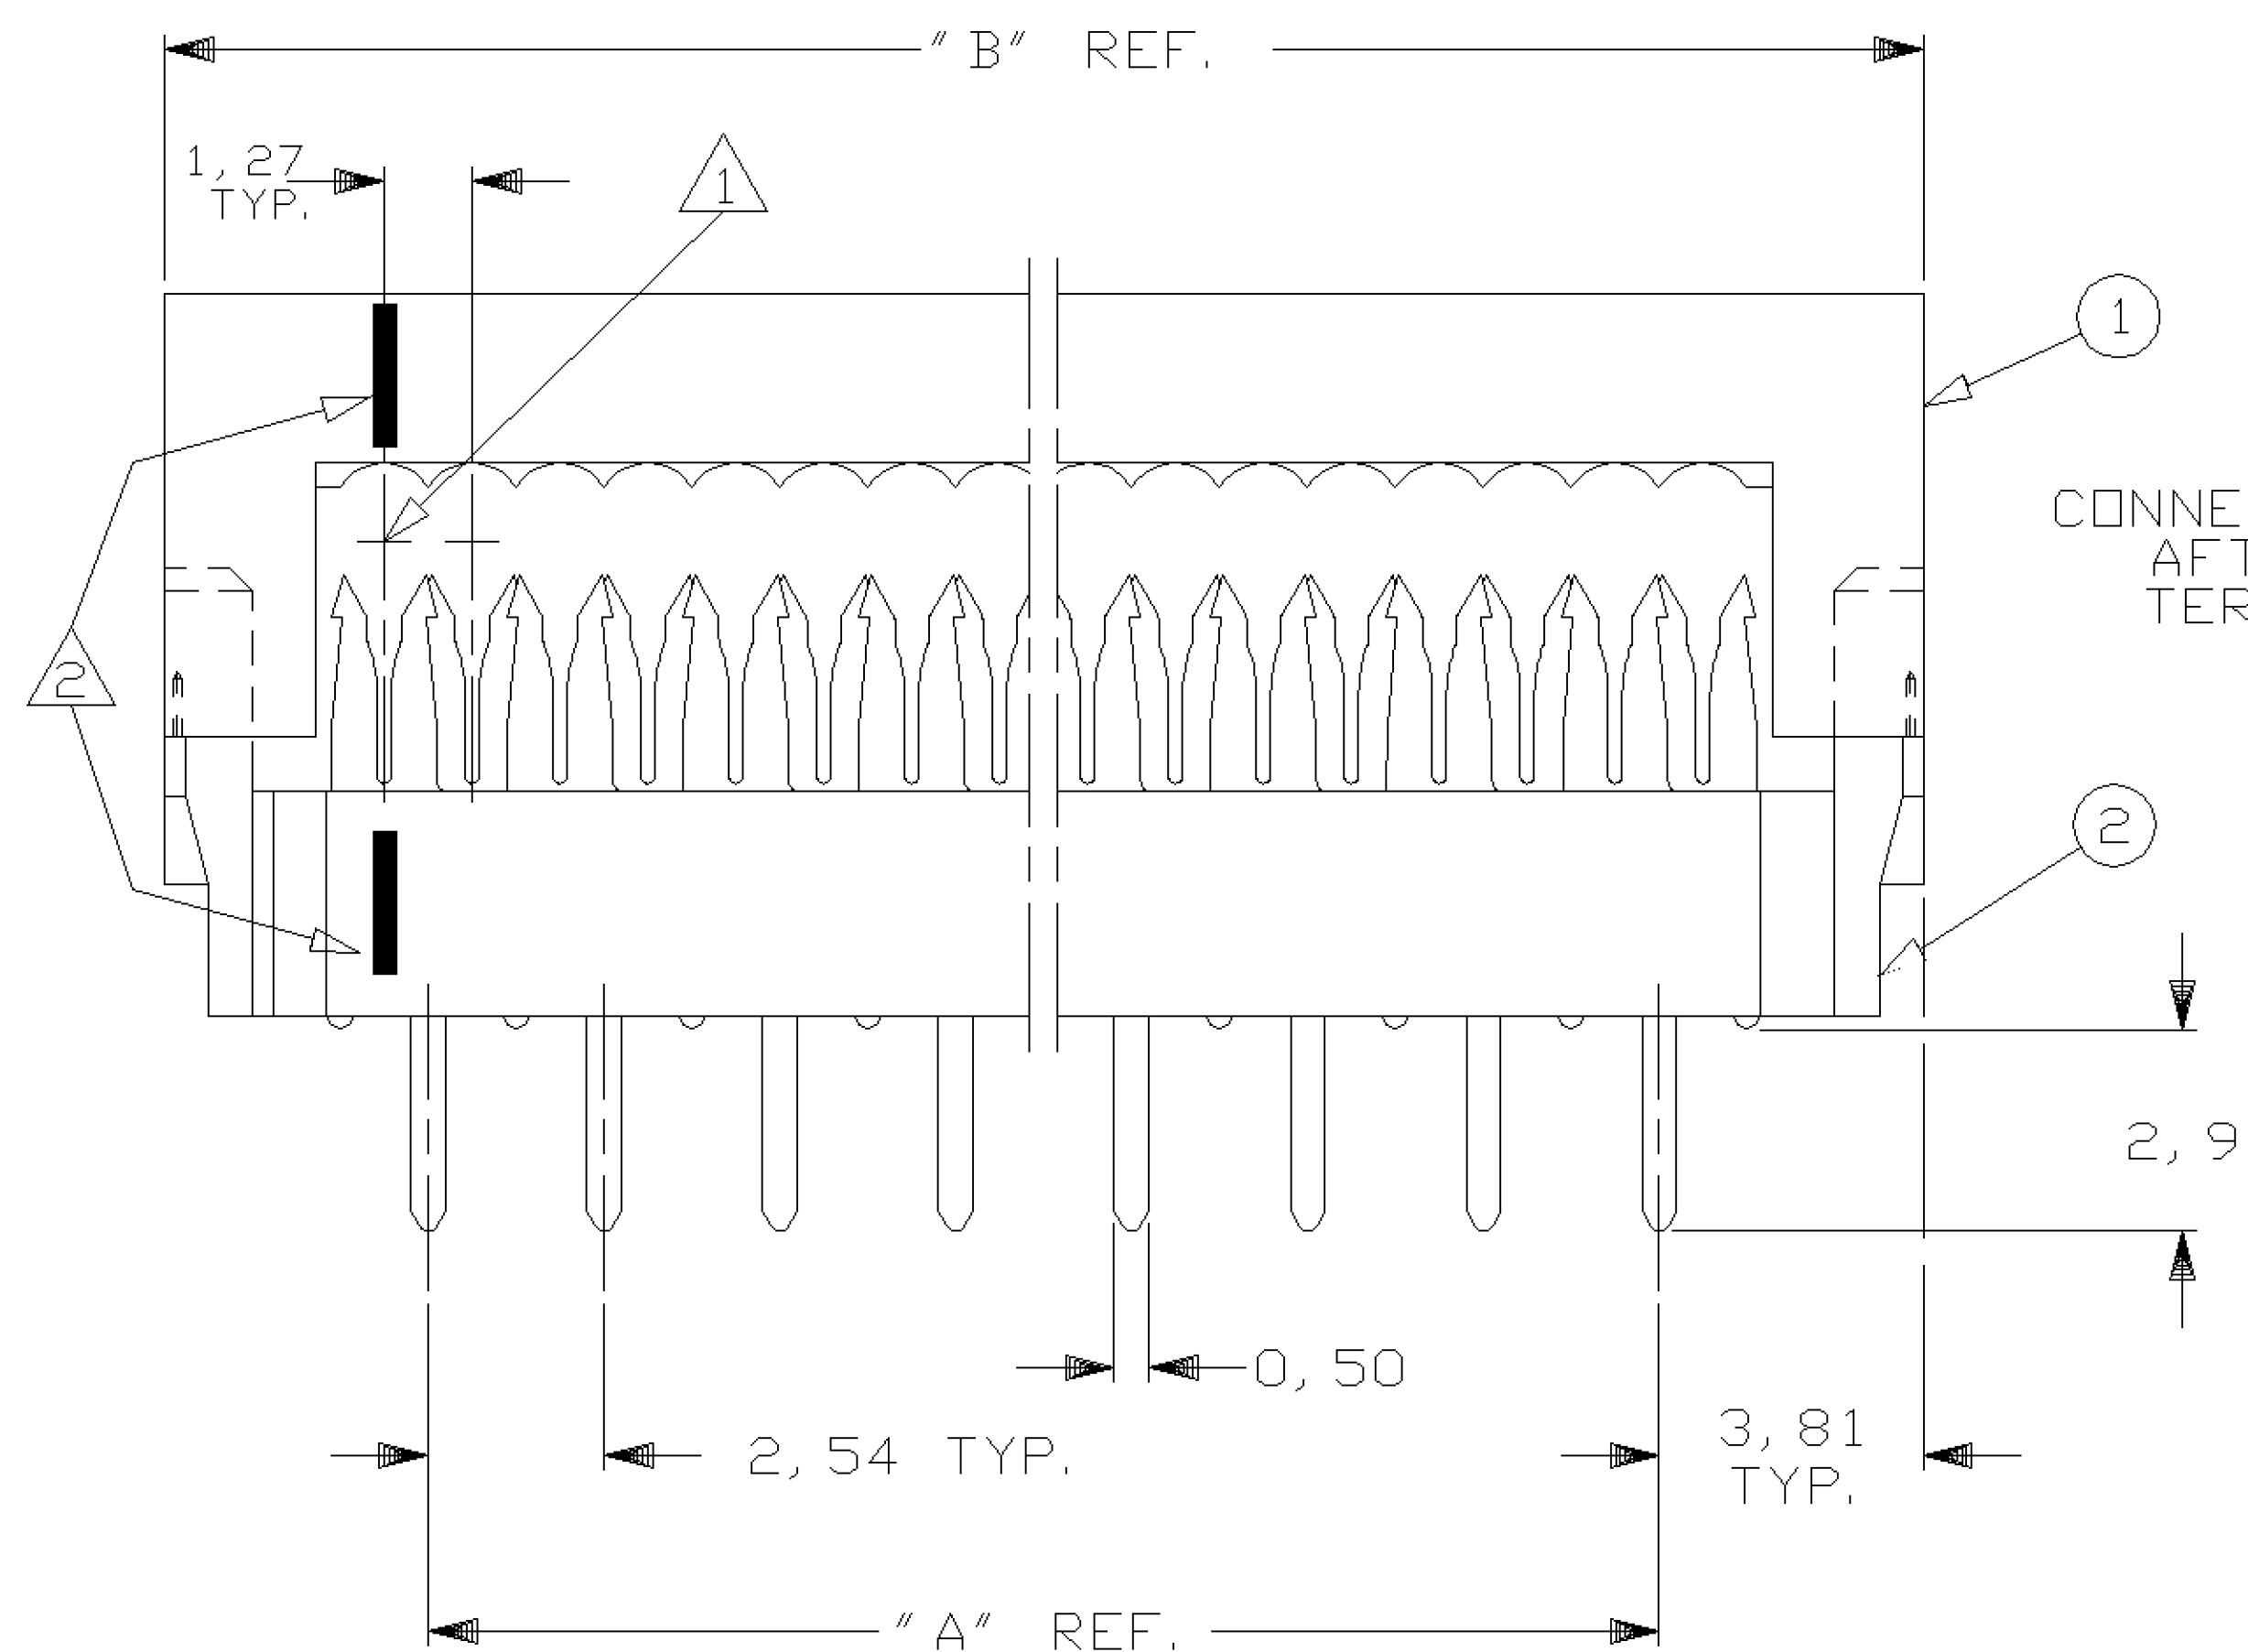

DO NOT SCALE
DIMENSIONS IN mm

METRIC

THIRD ANGLE
PROJECTION

NOTES:

- ① CONNECTOR IS DESIGNED FOR FLAT RIBBON CABLE ON 1,27 CENTERS. FOR CABLE REQUIREMENTS SEE APPLICATION SPECIFICATION 114-19022.
- ② INDICATION OF FIRST CABLE POSITION REFERRING TO CORRESPONDING CONTACT POSITION (BLACK INK MARKS)
- ③ SOLDER-TINES FOR $0,8^{+0,1}$ DIA. HOLES.
- ④ PRODUCT SPECIFICATION 108-19033
- ⑤ OBSOLETE

B3

86,36	78,74	64	6-216093-4	B
81,28	73,66	60	6-216093-0	B
68,58	60,96	50	5-216093-0	B
60,96	53,34	44	4-216093-4	B
55,88	48,26	40	4-216093-0	B
48,26	40,64	34	3-216093-4	B
38,10	30,48	26	2-216093-6	B
30,48	22,86	20	2-216093-0	B
25,40	17,78	16	1-216093-6	B
22,86	15,24	14	1-216093-4	B
17,78	10,16	10	1-216093-0	B
12,70	5,08	6	216093-6	B
DIM. "B" REF.	DIM. "A" REF.	NR. OF POS.	PARTNUMBER	PART REV.

DR. W. R. VERBEET.	DATE 22-8-'88	WIRE RANGE SEE NOTE ①	NAME
CHK. R. VERSTIJNEN.	DATE 23-8-'88	INSUL. RANGE SEE NOTE ①	AMP-LATCH 2,54 DIL-PLUG CONNECTOR WITHOUT RETENTION LEGS.
APP. L. v SOEST.	DATE 23-8-'88	SIZE A3	SHEET 1 OF 1
		DWG. No. C-216093	REV. LTR. B4