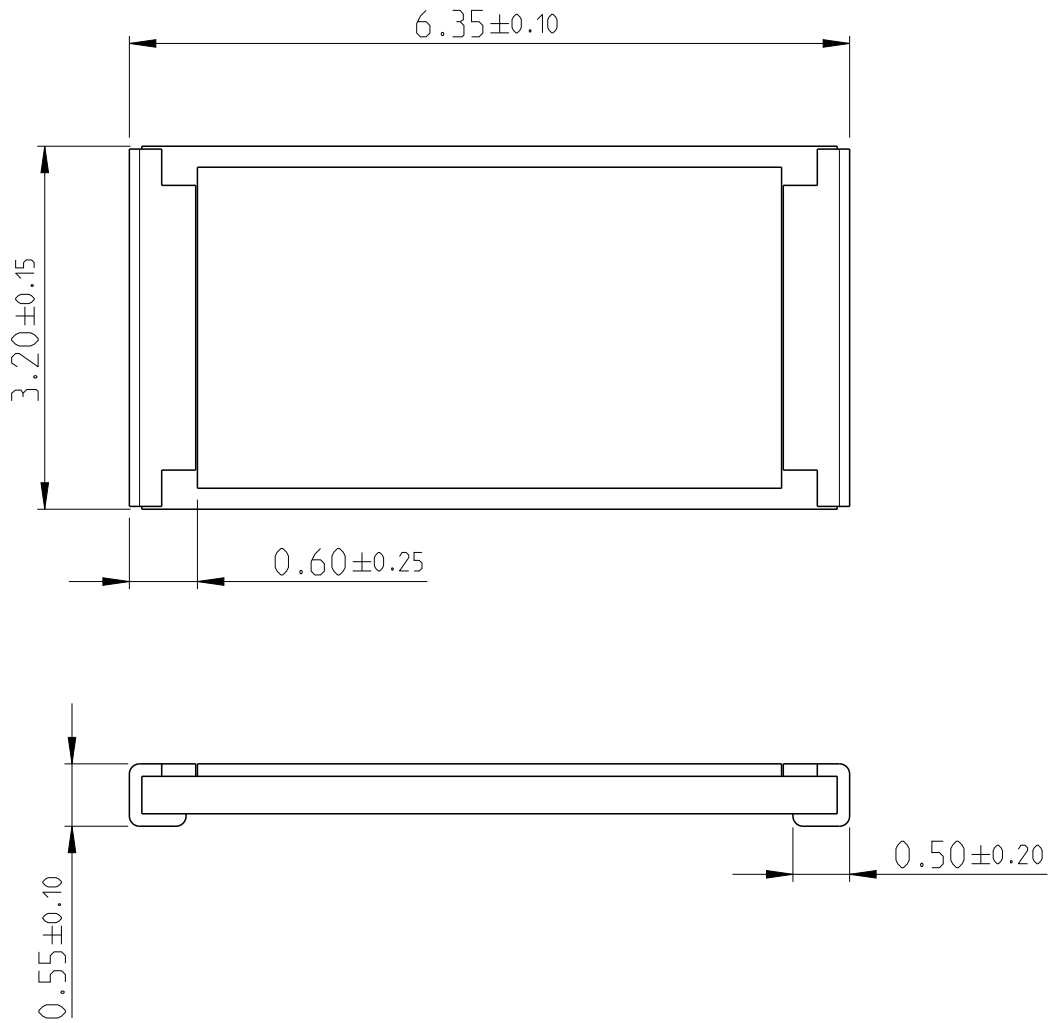

LOC	DIST	REVISIONS					
-	-	P	LTR	DESCRIPTION	DATE	DWN	APVD
		BC		ECR-16-000748	18JAN2016	KR	TN

FOR FURTHER INFORMATION SEE DATA SHEET FOR 3521 SERIES

RoHS Compliant

PDB LAYOUT PLAN

RELEASED FOR PUBLICATION

THIS DRAWING IS UNPUBLISHED.

ALL RIGHTS RESERVED.

BY -

© COPYRIGHT 20

DIMENSIONS: mm	DWN DARSHAN MS	15MAR2012	MATERIAL	-	FINISH	-
	CHK ALLAN P	15MAR2012	 TE Connectivity			
TOLERANCES UNLESS OTHERWISE SPECIFIED:	APVD STEPHEN.P	15MAR2012				
	0 PLC ±	PRODUCT SPEC	SMD POWER RESISTORS - TYPE 3521 SERIES			
1 PLC ±0.5	-	APPLICATION SPEC	SIZE	CAGE CODE	DRAWING NO	RESTRICTED TO
2 PLC ±0.13	-	-	A 4	00779	C-2176070	-
3 PLC ±0.013	WEIGHT	0.03806 Gram	SCALE 40:1			
4 PLC ±0.0001	Customer Drawing		SHEET 1 OF 1		REV BC	
ANGLES ±						