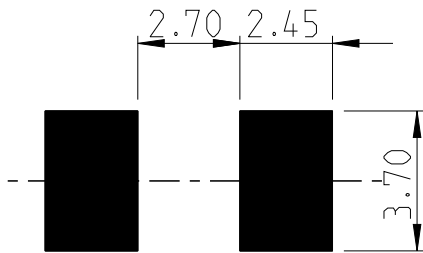

PDB LAYOUT PLAN