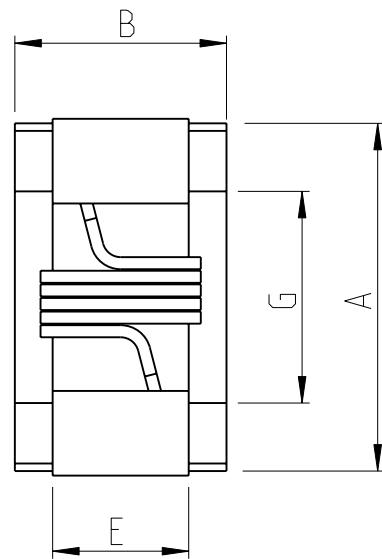

THIS DRAWING IS UNPUBLISHED.

RELEASED FOR PUBLICATION

20

© COPYRIGHT 20

BY -

ALL RIGHTS RESERVED.

LOC		DIST		REVISIONS			
P	LTR	DESCRIPTION		DATE	DWN	APVD	
-	-	BA	NEW DRAWING	24APR2012	KR	ST.P	

FOR FURTHER INFORMATION SEE DATA SHEET FOR
3650 SERIES-LOW INDUCTANCE,HIGH FREQUENCY CHIP INDUCTOR