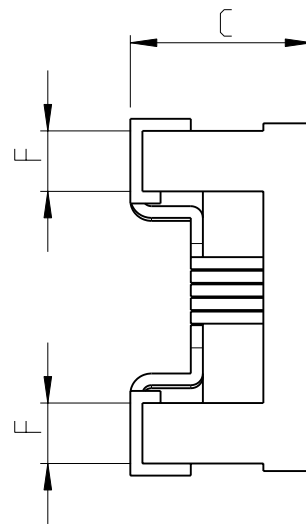

FOR FURTHER INFORMATION SEE DATA SHEET FOR
3650 SERIES-LOW INDUCTANCE,HIGH FREQUENCY CHIP INDUCTOR

| SERIES | A Max. | B Max. | C Max. | E | F | G | H | I | J |
|---------|--------|--------|--------|------|------|------|------|------|------|
| 3654 1E | 1.15 | 0.70 | 0.60 | 0.45 | 0.20 | 0.60 | 0.65 | 0.35 | 0.50 |

| | | | | |
|--|--|-----------------------------------|---|---------------|
| THIS DRAWING IS A CONTROLLED DOCUMENT. | | DWN RAGHAVENDRA K 24APR2012 |  TE Connectivity | |
| DIMENSIONS: mm | | CHK ALLAN P 24APR2012 | | |
| TOLERANCES UNLESS OTHERWISE SPECIFIED: | | APVD STEPHEN.P 24APR2012 | NAME - | |
| 0 PLC ±- | | PRODUCT SPEC | CHIP INDUCTOR TYPE 3654 0201 SERIES | |
| 1 PLC ±0.5 | | APPLICATION SPEC | - | |
| 2 PLC ±0.2 | | WEIGHT | SIZE | RESTRICTED TO |
| 3 PLC ±0.1 | | 0.001 GRAM | A3 | - |
| 4 PLC ±0.0001 | | CUSTOMER DRAWING | CAGE CODE | DRAWING NO |
| ANGLES ± | | SCALE | 00779 | ©=2176086 |
| FINISH | | 32:1 | SHEET | 1 OF 1 |
| - | | REV | BA | |