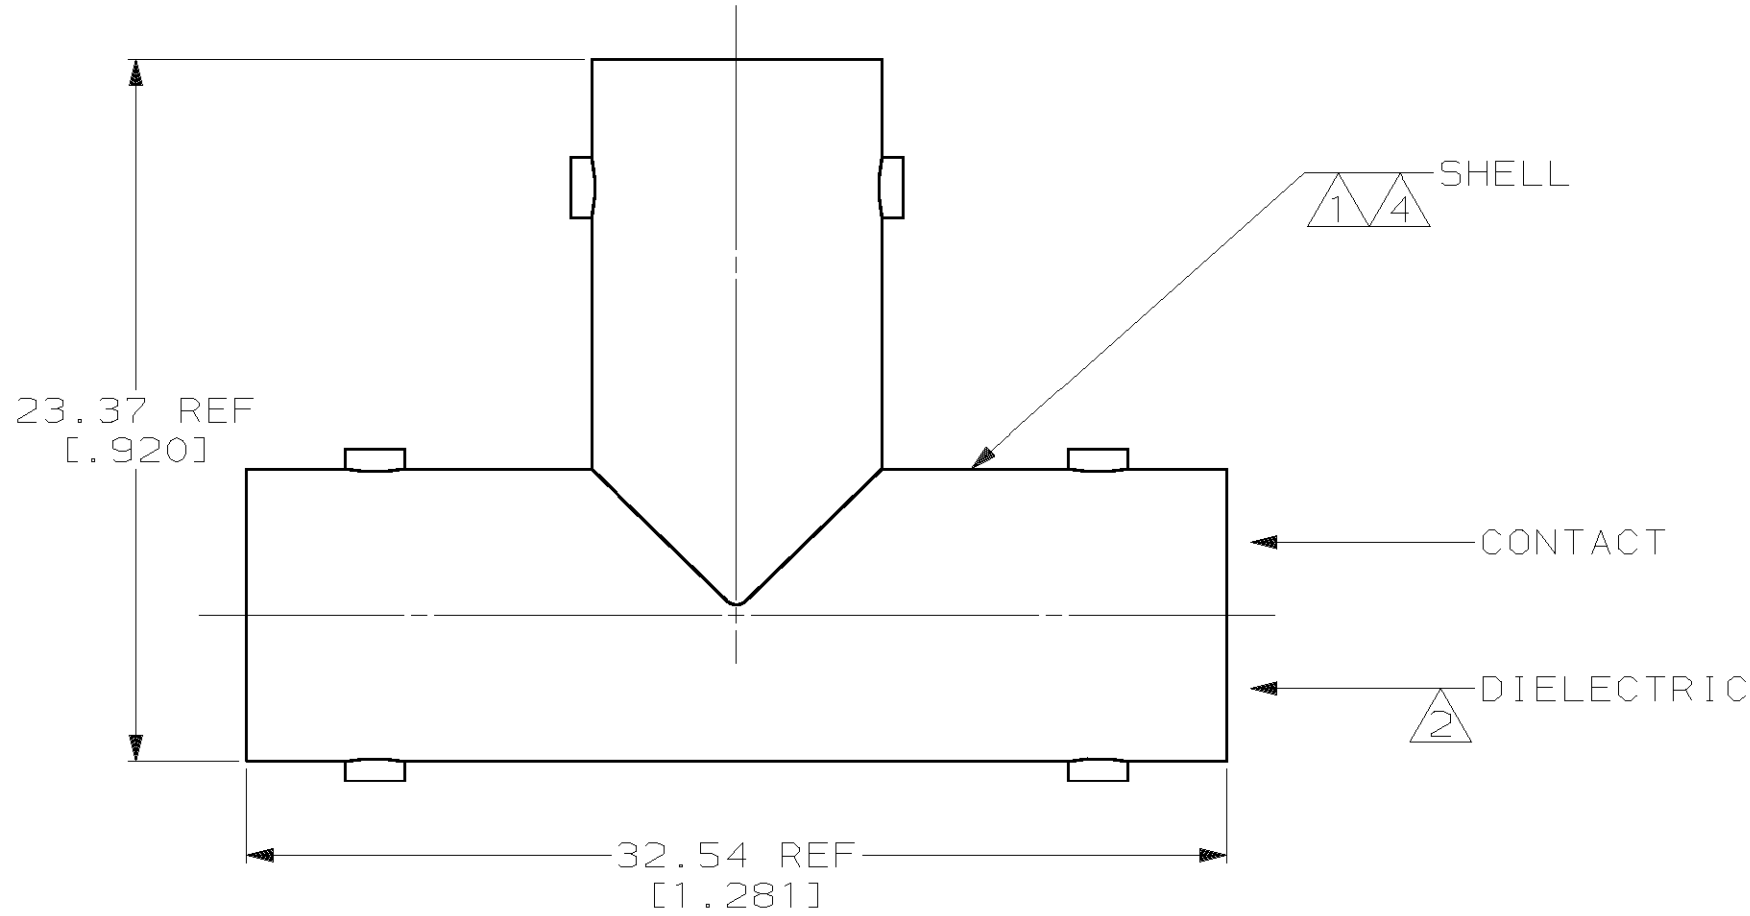

THIS DRAWING IS UNPUBLISHED. RELEASED FOR PUBLICATION, 19 .
© COPYRIGHT 19 BY AMP INCORPORATED. ALL INTERNATIONAL RIGHTS RESERVED.

LOC	DIST	P	F	REVISIONS			DATE	APPD
AJ	16			ZONE	LTR	DESCRIPTION		
					D	REV PER 0U20-0343-00	09JAN01	M0

- 1 BRASS PER ASTM-B-16
- 2 PTFE PER MIL-P-19468
- 3 GOLD PLATED PER MIL-G-45204
- 4 NICKEL PLATED PER QQ-N-290
- 5 SILVER PLATED PER QQ-S-365
6. PRODUCT MUST BE INTERMATABLE PER MIL-C-39012
- 7 SAME AS 221988-1 EXCEPT PACKAGED 10 PER BOX

SUPERSEDED BY 221988-1	7	5	221988-5
SUPERSEDED BY 221988-1		3	221988-3
		5	221988-1
CONTACT		PART NUMBER	
FINISH			

THIS DRAWING IS A CONTROLLED DOCUMENT FOR AMP INCORPORATED. IT IS SUBJECT TO CHANGE AND THE CONTROLLING ENGINEERING ORGANIZATION SHOULD BE CONTACTED FOR THE LATEST REVISION.

DO NOT SCALE PRINT. UNLESS SPECIFIED DIMENSIONS IN mm [INCHES] TOLERANCES ON: 2 PLC DEC ± - 3 PLC DEC ± - ANGLES ± -		DR 6-24-92 M.E. COWHER	PART NO	
MATERIAL	1 2	CHK 6-29-92 M. PHILLIPS	AMP AMP Incorporated Harrisburg, PA 17105-3608	
FINISH	3 4 5	APPD 6-29-92 M. PHILLIPS	NAME T-ADAPTOR, JACK, BNC	
		APPD 7-2-92 M.E. COWHER	SIZE B	CAGE CODE 00779
		PRODUCT SPEC -	DRAWING NO C-221988	
		APPLICATION SPEC -	SCALE 4:1	SHEET 1 OF 1
		WEIGHT -