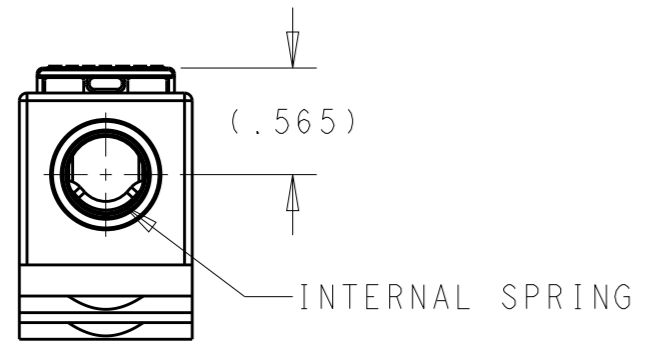

THIS DRAWING IS UNPUBLISHED. RELEASED FOR PUBLICATION 20
© COPYRIGHT 20 BY - ALL RIGHTS RESERVED.

REVISIONS					
P	LTR	DESCRIPTION	DATE	DWN	APVD
	B	REV PER ECO 17-001628	2-13-17	CT	PD

- 1 MATERIAL:
HOUSING: THERMOPLASTIC, COLOR: PER TABLE
BUTTON: THERMOPLASTIC, COLOR: BLACK
INTERNAL CONTACT AND CONTACT BODY: COPPER ALLOY
INTERNAL SPRING: STAINLESS STEEL
- 2 FINISH:
INTERNAL CONTACT: SILVER OVER NICKEL
CONTACT BODY: TIN OVER NICKEL
3. DO NOT ASSEMBLE SOCKET HOUSING ASSEMBLY ONTO SOCKET CONTACT ASSEMBLY UNTIL WIRE IS CRIMPED ONTO SOCKET CONTACT ASSEMBLY.
4. KIT WILL CONTAIN:
1 SOCKET ASSEMBLY
1 SOCKET HOUSING ASSEMBLY

BLACK	2226742-4
RED	2226742-3
BLUE	2226742-2
YELLOW	2226742-1
HOUSING COLOR	PART NUMBER

THIS DRAWING IS A CONTROLLED DOCUMENT.		DWN 16DEC2013 MCKIBBEN, JOHN		TE Connectivity	
DIMENSIONS: INCHES		TOLERANCES UNLESS OTHERWISE SPECIFIED:			
		0 PLC ±		NAME KIT, SNAP-LUG, 1/0 - 2/0	
		1 PLC ±		-	
		2 PLC ±.01		PRODUCT SPEC 108-32083	
		3 PLC ±.005		APPLICATION SPEC 114-32130	
		4 PLC ±		SIZE A3	
		ANGLES ±		CAGE CODE 00779	
MATERIAL 1		FINISH 2		DRAWING NO C-2226742	
		CUSTOMER DRAWING		RESTRICTED TO -	
				SCALE 1:1 SHEET 1 OF 1 REV B	