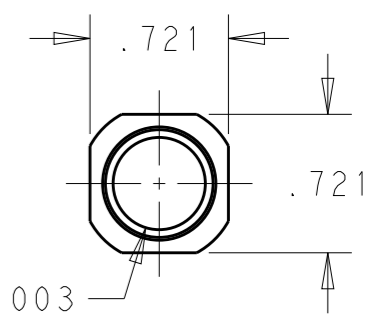

THIS DRAWING IS UNPUBLISHED. RELEASED FOR PUBLICATION 20
© COPYRIGHT 20 BY - ALL RIGHTS RESERVED.

REVISIONS					
P	LTR	DESCRIPTION	DATE	DWN	APVD
	B	REV PER ECO 17-001628	2-13-17	CT	PD

- 1 MATERIAL:
HOUSING: THERMOPLASTIC, COLOR: PER TABLE
BUTTON: THERMOPLASTIC, COLOR: BLACK
INTERNAL CONTACT AND CONTACT BODY: COPPER ALLOY
INTERNAL SPRING: STAINLESS STEEL
- 2 FINISH:
INTERNAL CONTACT: SILVER OVER NICKEL
CONTACT BODY: TIN OVER NICKEL
3. DO NOT ASSEMBLE SOCKET HOUSING ASSEMBLY ONTO SOCKET CONTACT ASSEMBLY UNTIL WIRE IS CRIMPED ONTO SOCKET CONTACT ASSEMBLY.
4. KIT WILL CONTAIN:
1 SOCKET ASSEMBLY
1 SOCKET HOUSING ASSEMBLY

BLACK	2226742-4
RED	2226742-3
BLUE	2226742-2
YELLOW	2226742-1
HOUSING COLOR	PART NUMBER

THIS DRAWING IS A CONTROLLED DOCUMENT.		DWN 16DEC2013 MCKIBBEN, JOHN		TE Connectivity	
DIMENSIONS: INCHES		TOLERANCES UNLESS OTHERWISE SPECIFIED:			
		0 PLC ±		NAME KIT, SNAP-LUG, 1/0 - 2/0	
		1 PLC ±		-	
		2 PLC ±.01		PRODUCT SPEC 108-32083	
		3 PLC ±.005		APPLICATION SPEC 114-32130	
		4 PLC ±		SIZE A3	
		ANGLES ±		CAGE CODE 00779	
MATERIAL 1		FINISH 2		DRAWING NO C-2226742	
		CUSTOMER DRAWING		RESTRICTED TO -	
				SCALE 1:1 SHEET 1 OF 1 REV B	