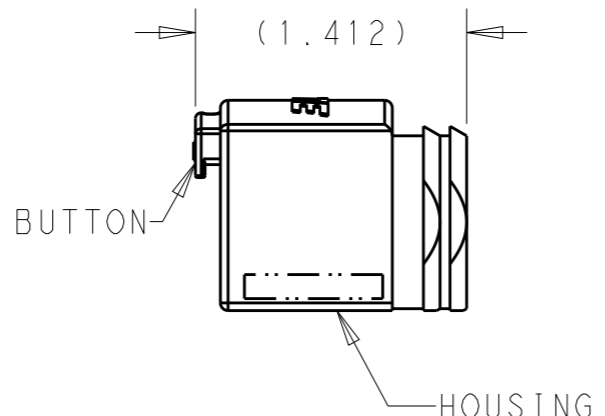

THIS DRAWING IS UNPUBLISHED. RELEASED FOR PUBLICATION 20
© COPYRIGHT 20 BY - ALL RIGHTS RESERVED.

REVISIONS					
P	LTR	DESCRIPTION	DATE	DWN	APVD
	B	REV PER ECO 17-001628	2-13-17	CT	PD

- 1 MATERIAL:
HOUSING: THERMOPLASTIC, COLOR: PER TABLE
BUTTON: THERMOPLASTIC, COLOR: BLACK
INTERNAL CONTACT AND CONTACT BODY: COPPER ALLOY
INTERNAL SPRING: STAINLESS STEEL
- 2 FINISH:
INTERNAL CONTACT: SILVER OVER NICKEL
CONTACT BODY: TIN OVER NICKEL
3. DO NOT ASSEMBLE SOCKET HOUSING ASSEMBLY ONTO SOCKET CONTACT ASSEMBLY UNTIL WIRE IS CRIMPED ONTO SOCKET CONTACT ASSEMBLY.
4. KIT WILL CONTAIN:
1 SOCKET ASSEMBLY
1 SOCKET HOUSING ASSEMBLY

BLACK	2226742-4
RED	2226742-3
BLUE	2226742-2
YELLOW	2226742-1
HOUSING COLOR	PART NUMBER

THIS DRAWING IS A CONTROLLED DOCUMENT.		DWN 16DEC2013 MCKIBBEN, JOHN		TE Connectivity	
DIMENSIONS: INCHES		TOLERANCES UNLESS OTHERWISE SPECIFIED:			
		0 PLC ±		NAME KIT, SNAP-LUG, 1/0 - 2/0	
		1 PLC ±		-	
		2 PLC ±.01		PRODUCT SPEC 108-32083	
		3 PLC ±.005		APPLICATION SPEC 114-32130	
		4 PLC ±		SIZE A3	
		ANGLES ±		CAGE CODE 00779	
MATERIAL 1		FINISH 2		DRAWING NO C-2226742	
		CUSTOMER DRAWING		RESTRICTED TO -	
				SCALE 1:1 SHEET 1 OF 1 REV B	