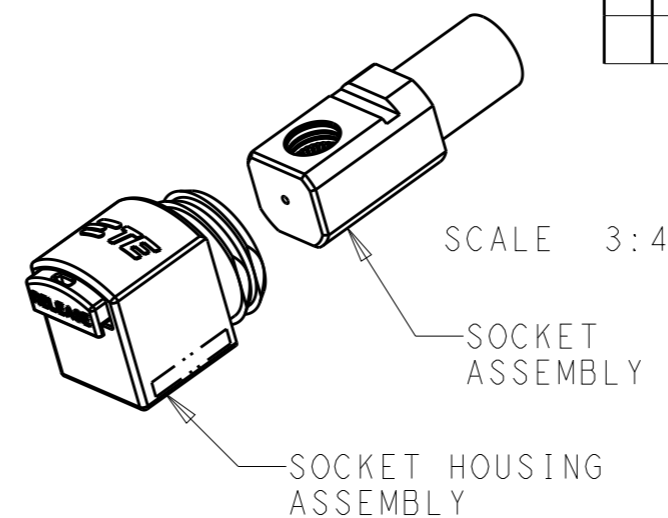

THIS DRAWING IS UNPUBLISHED. RELEASED FOR PUBLICATION 20
© COPYRIGHT 20 BY - ALL RIGHTS RESERVED.

REVISIONS					
P	LTR	DESCRIPTION	DATE	DWN	APVD
	B	REV PER ECO 17-001628	2-13-17	CT	PD

- 1 MATERIAL:
HOUSING: THERMOPLASTIC, COLOR: PER TABLE
BUTTON: THERMOPLASTIC, COLOR: BLACK
INTERNAL CONTACT AND CONTACT BODY: COPPER ALLOY
INTERNAL SPRING: STAINLESS STEEL
- 2 FINISH:
INTERNAL CONTACT: SILVER OVER NICKEL
CONTACT BODY: TIN OVER NICKEL
3. DO NOT ASSEMBLE SOCKET HOUSING ASSEMBLY ONTO SOCKET CONTACT ASSEMBLY UNTIL WIRE IS CRIMPED ONTO SOCKET CONTACT ASSEMBLY.
4. KIT WILL CONTAIN:
1 SOCKET ASSEMBLY
1 SOCKET HOUSING ASSEMBLY

BLACK	2226742-4
RED	2226742-3
BLUE	2226742-2
YELLOW	2226742-1
HOUSING COLOR	PART NUMBER

THIS DRAWING IS A CONTROLLED DOCUMENT.		DWN 16DEC2013 MCKIBBEN, JOHN		TE Connectivity	
DIMENSIONS: INCHES		TOLERANCES UNLESS OTHERWISE SPECIFIED:			
		0 PLC ±		NAME KIT, SNAP-LUG, 1/0 - 2/0	
		1 PLC ±		-	
		2 PLC ±.01		PRODUCT SPEC 108-32083	
		3 PLC ±.005		APPLICATION SPEC 114-32130	
		4 PLC ±		SIZE A3	
		ANGLES ±		CAGE CODE 00779	
MATERIAL 1		FINISH 2		DRAWING NO C-2226742	
		CUSTOMER DRAWING		RESTRICTED TO -	
				SCALE 1:1 SHEET 1 OF 1 REV B	