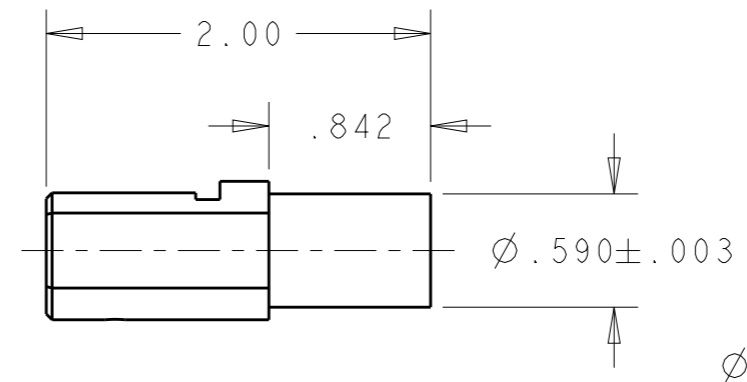

THIS DRAWING IS UNPUBLISHED. RELEASED FOR PUBLICATION 20
© COPYRIGHT 20 BY - ALL RIGHTS RESERVED.

REVISIONS					
P	LTR	DESCRIPTION	DATE	DWN	APVD
	B	REV PER ECO 17-001628	2-13-17	CT	PD

- 1 MATERIAL:
HOUSING: THERMOPLASTIC, COLOR: PER TABLE
BUTTON: THERMOPLASTIC, COLOR: BLACK
INTERNAL CONTACT AND CONTACT BODY: COPPER ALLOY
INTERNAL SPRING: STAINLESS STEEL
- 2 FINISH:
INTERNAL CONTACT: SILVER OVER NICKEL
CONTACT BODY: TIN OVER NICKEL
3. DO NOT ASSEMBLE SOCKET HOUSING ASSEMBLY ONTO SOCKET CONTACT ASSEMBLY UNTIL WIRE IS CRIMPED ONTO SOCKET CONTACT ASSEMBLY.
4. KIT WILL CONTAIN:
1 SOCKET ASSEMBLY
1 SOCKET HOUSING ASSEMBLY

BLACK	2226742-4
RED	2226742-3
BLUE	2226742-2
YELLOW	2226742-1
HOUSING COLOR	PART NUMBER

THIS DRAWING IS A CONTROLLED DOCUMENT.		DWN 16DEC2013 MCKIBBEN, JOHN		TE Connectivity	
DIMENSIONS: INCHES		TOLERANCES UNLESS OTHERWISE SPECIFIED:			
		0 PLC ±		NAME KIT, SNAP-LUG, 1/0 - 2/0	
		1 PLC ±		-	
		2 PLC ±.01		PRODUCT SPEC 108-32083	
		3 PLC ±.005		APPLICATION SPEC 114-32130	
		4 PLC ±		SIZE A3	
		ANGLES ±		CAGE CODE 00779	
MATERIAL 1		FINISH 2		DRAWING NO C-2226742	
		CUSTOMER DRAWING		RESTRICTED TO -	
				SCALE 1:1 SHEET 1 OF 1 REV B	