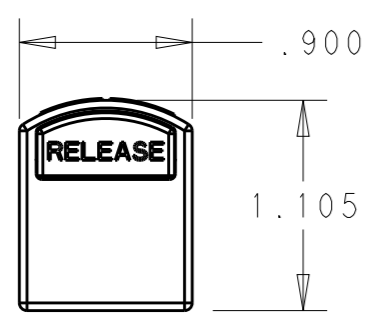

THIS DRAWING IS UNPUBLISHED. RELEASED FOR PUBLICATION 20
© COPYRIGHT 20 BY - ALL RIGHTS RESERVED.

REVISIONS					
P	LTR	DESCRIPTION	DATE	DWN	APVD
	B	REV PER ECO 17-001628	2-13-17	CT	PD

- 1 MATERIAL:
HOUSING: THERMOPLASTIC, COLOR: PER TABLE
BUTTON: THERMOPLASTIC, COLOR: BLACK
INTERNAL CONTACT AND CONTACT BODY: COPPER ALLOY
INTERNAL SPRING: STAINLESS STEEL
- 2 FINISH:
INTERNAL CONTACT: SILVER OVER NICKEL
CONTACT BODY: TIN OVER NICKEL
3. DO NOT ASSEMBLE SOCKET HOUSING ASSEMBLY ONTO SOCKET CONTACT ASSEMBLY UNTIL WIRE IS CRIMPED ONTO SOCKET CONTACT ASSEMBLY.
4. KIT WILL CONTAIN:
1 SOCKET ASSEMBLY
1 SOCKET HOUSING ASSEMBLY

BLACK	2226742-4
RED	2226742-3
BLUE	2226742-2
YELLOW	2226742-1
HOUSING COLOR	PART NUMBER

THIS DRAWING IS A CONTROLLED DOCUMENT.		DWN 16DEC2013 MCKIBBEN, JOHN		TE Connectivity	
DIMENSIONS: INCHES		TOLERANCES UNLESS OTHERWISE SPECIFIED:			
		0 PLC ±		NAME KIT, SNAP-LUG, 1/0 - 2/0	
		1 PLC ±		-	
		2 PLC ±.01		PRODUCT SPEC 108-32083	
		3 PLC ±.005		APPLICATION SPEC 114-32130	
		4 PLC ±		SIZE A3	
		ANGLES ±		CAGE CODE 00779	
MATERIAL 1		FINISH 2		DRAWING NO C-2226742	
		CUSTOMER DRAWING		RESTRICTED TO -	
				SCALE 1:1 SHEET 1 OF 1 REV B	