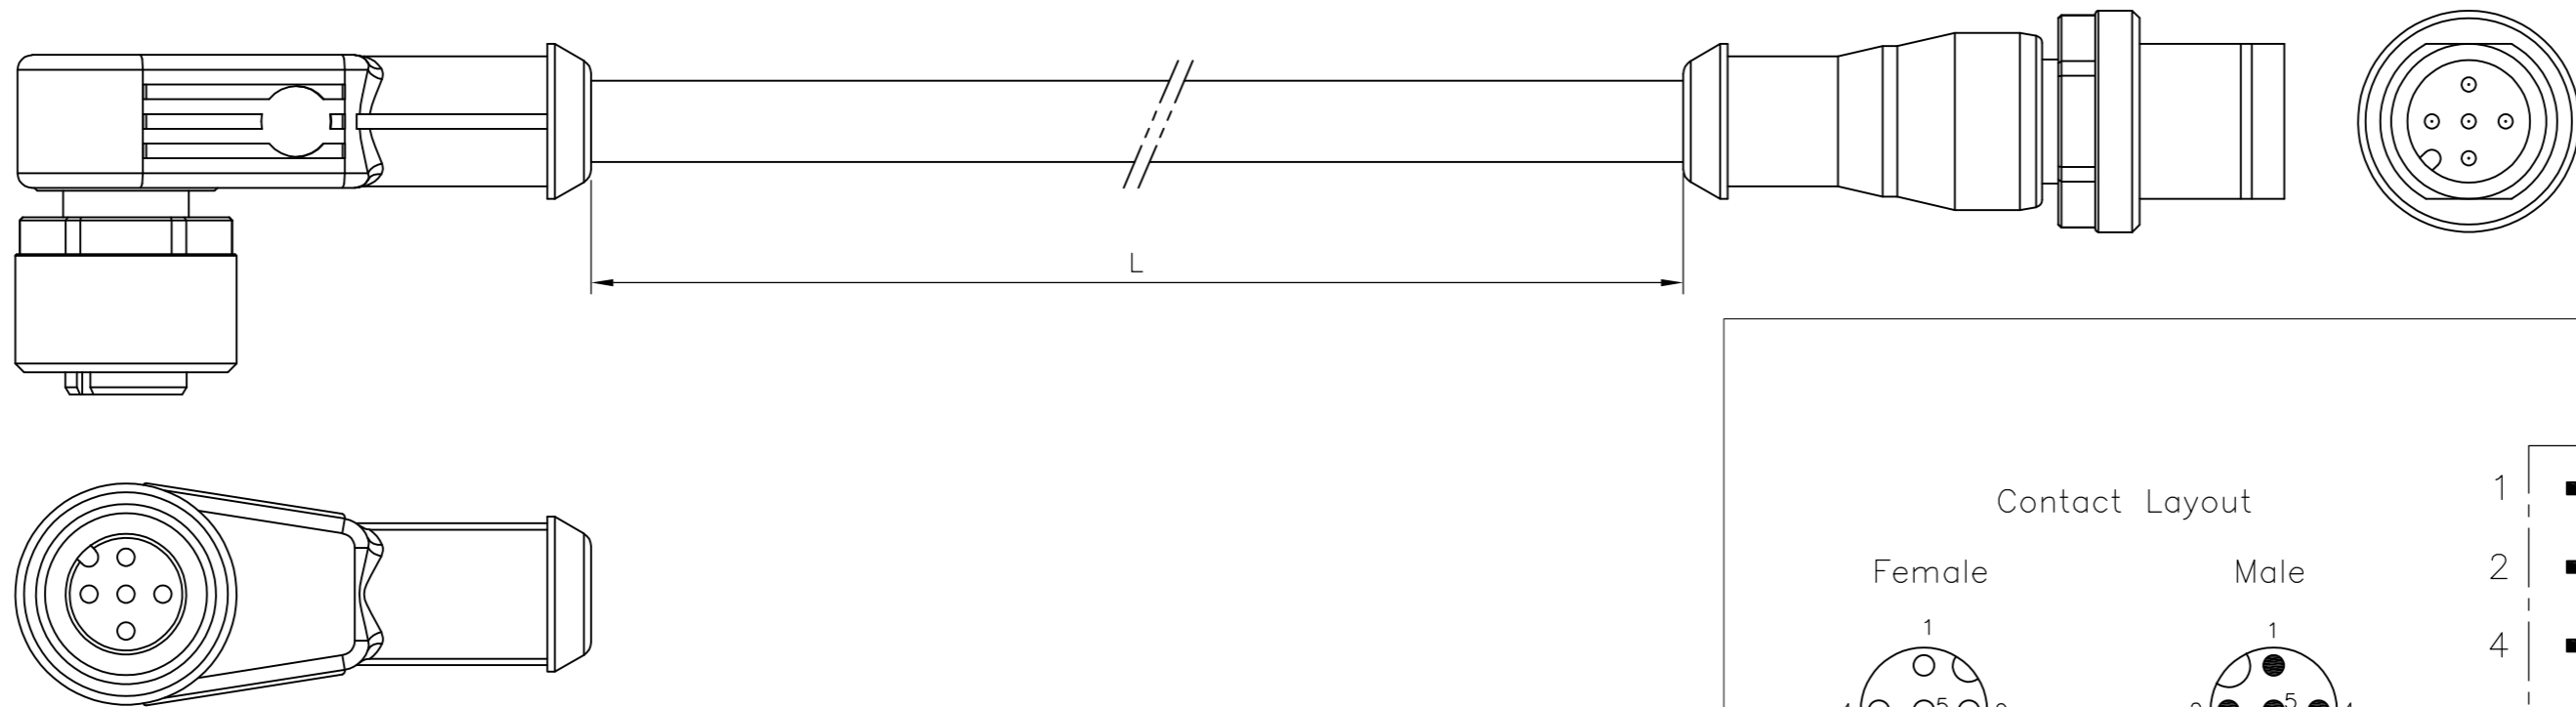

NOTES:
 Tolerances cable lengths:
 0m to 0.5m +30mm
 0.5m to 1.0m +50mm
 1.0m to 3.0m +100mm
 < 3.0m +1.5%

TECHNICAL DATA	
Operating voltage	24 V DC ±25 %
Operating current per contact	max. 4 A
Locking of ports	Screw thread M12 x 1 mm (recommended torque 0.6 Nm) self-securing
Protection	IP65 and IP67 when plugged and screwed down (EN 60529)