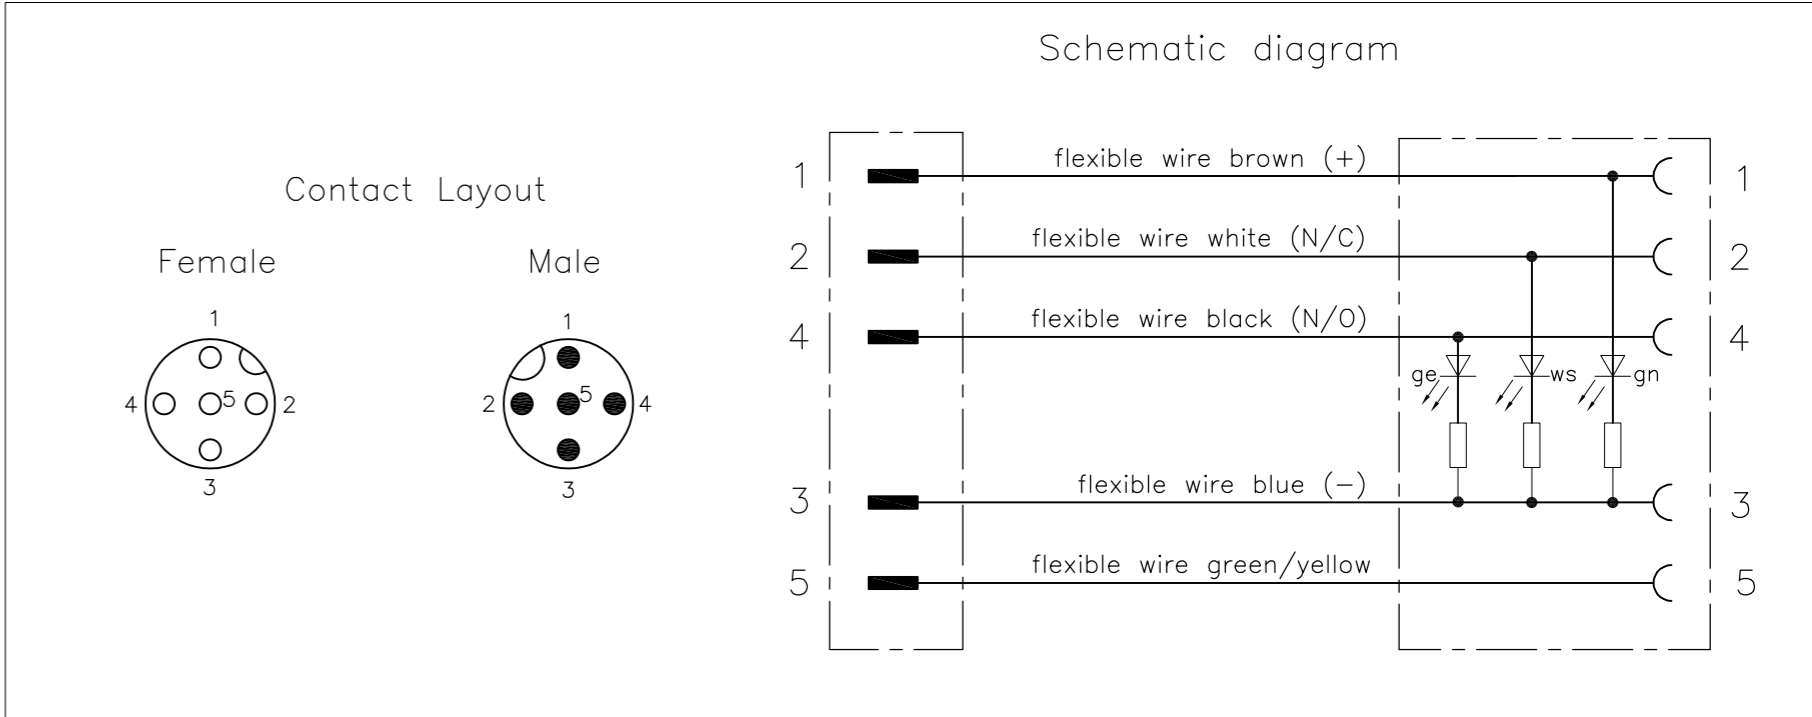

NOTES:
 Tolerances cable lengths:
 0m to 0.5m +30mm
 0.5m to 1.0m +50mm
 1.0m to 3.0m +100mm
 < 3.0m +1.5%

TECHNICAL DATA	
Operating voltage	24 V DC ±25 %
Operating current per contact	max. 4 A
Locking of ports	Screw thread M12 x 1 mm (recommended torque 0.6 Nm) self-securing
Protection	IP65 and IP67 when plugged and screwed down (EN 60529)