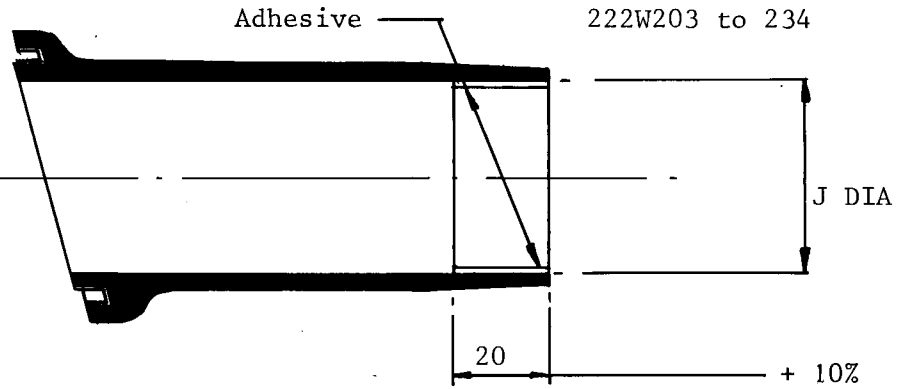

a) Part as supplied

b) Part after unrestricted recovery

Dimensions in mm's

Part No	Cust Ref	H	J		K	P	R	S	T	U	V	JO	HW	JW
		ref b	min a	max b	ref b	+10% -b	+10% -b	+10% -b	+10% -b	+10% -b	+10% -b	+10% -b	+20% -b	+20% -b
222W203	(J103)	18.8	16	8.0	26	40	36.3	30	3.0	1.0	1.5	15	2.0	2.0
222W213	(J101)	22.8	20	10.0	30	45	41.5	33	3.0	1.0	1.5	17	2.0	3.3
222W223	(J104)	26.8	24	15.0	34	55	36.3	25	3.0	1.0	1.5	30	2.0	3.7
222W234	(J102)	32.8	30	19.0	40	40	41.2	28	3.0	1.0	1.5	12	2.0	3.6

MATERIAL DASH NUMBER	MATERIAL DESCRIPTION	COATING SLASH NUMBER
-3	POLYOLEFIN, SEMI-RIGID	/42, /86
-4	POLYOLEFIN, FLEXIBLE	/42, /86
-25	ELASTOMER, FLUID RESISTANT	/86, /225

AS SUPPLIED DIMENSIONS ARE FOR UNCOATED PARTS,
WHEN COATING IS ADDED, ENTRY DIAMETERS WILL REDUCE BY 1.5mm MAX.