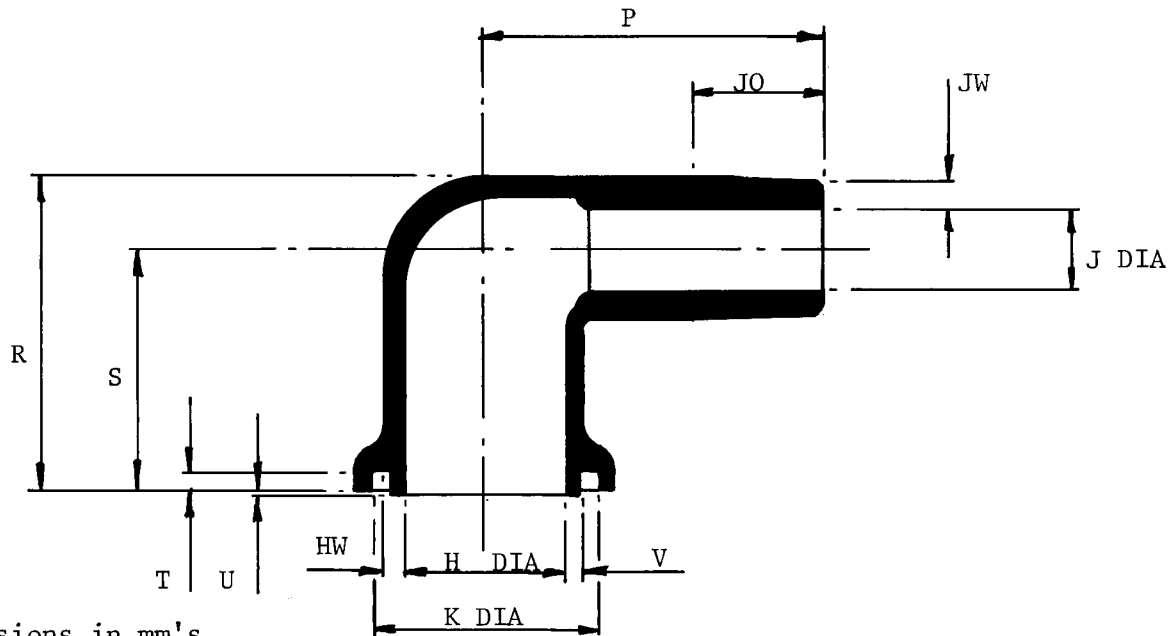

a) Part as supplied

b) Part after unrestricted recovery

Dimensions in mm's

Part No	Cust Ref	H	J		K	P	R	S	T	U	V	JO	HW	JW
		ref b	min a	max b	ref b	+10% -b	+10% -b	+10% -b	+10% -b	+10% -b	+10% -b	+10% -b	+20% -b	+20% -b
222W203	(J103)	18.8	16	8.0	26	40	36.3	30	3.0	1.0	1.5	15	2.0	2.0
222W213	(J101)	22.8	20	10.0	30	45	41.5	33	3.0	1.0	1.5	17	2.0	3.3
222W223	(J104)	26.8	24	15.0	34	55	36.3	25	3.0	1.0	1.5	30	2.0	3.7
222W234	(J102)	32.8	30	19.0	40	40	41.2	28	3.0	1.0	1.5	12	2.0	3.6

MATERIAL DASH NUMBER	MATERIAL DESCRIPTION	COATING SLASH NUMBER
-3	POLYOLEFIN, SEMI-RIGID	/42, /86
-4	POLYOLEFIN, FLEXIBLE	/42, /86
-25	ELASTOMER, FLUID RESISTANT	/86, /225

AS SUPPLIED DIMENSIONS ARE FOR UNCOATED PARTS,
WHEN COATING IS ADDED, ENTRY DIAMETERS WILL REDUCE BY 1.5mm MAX.