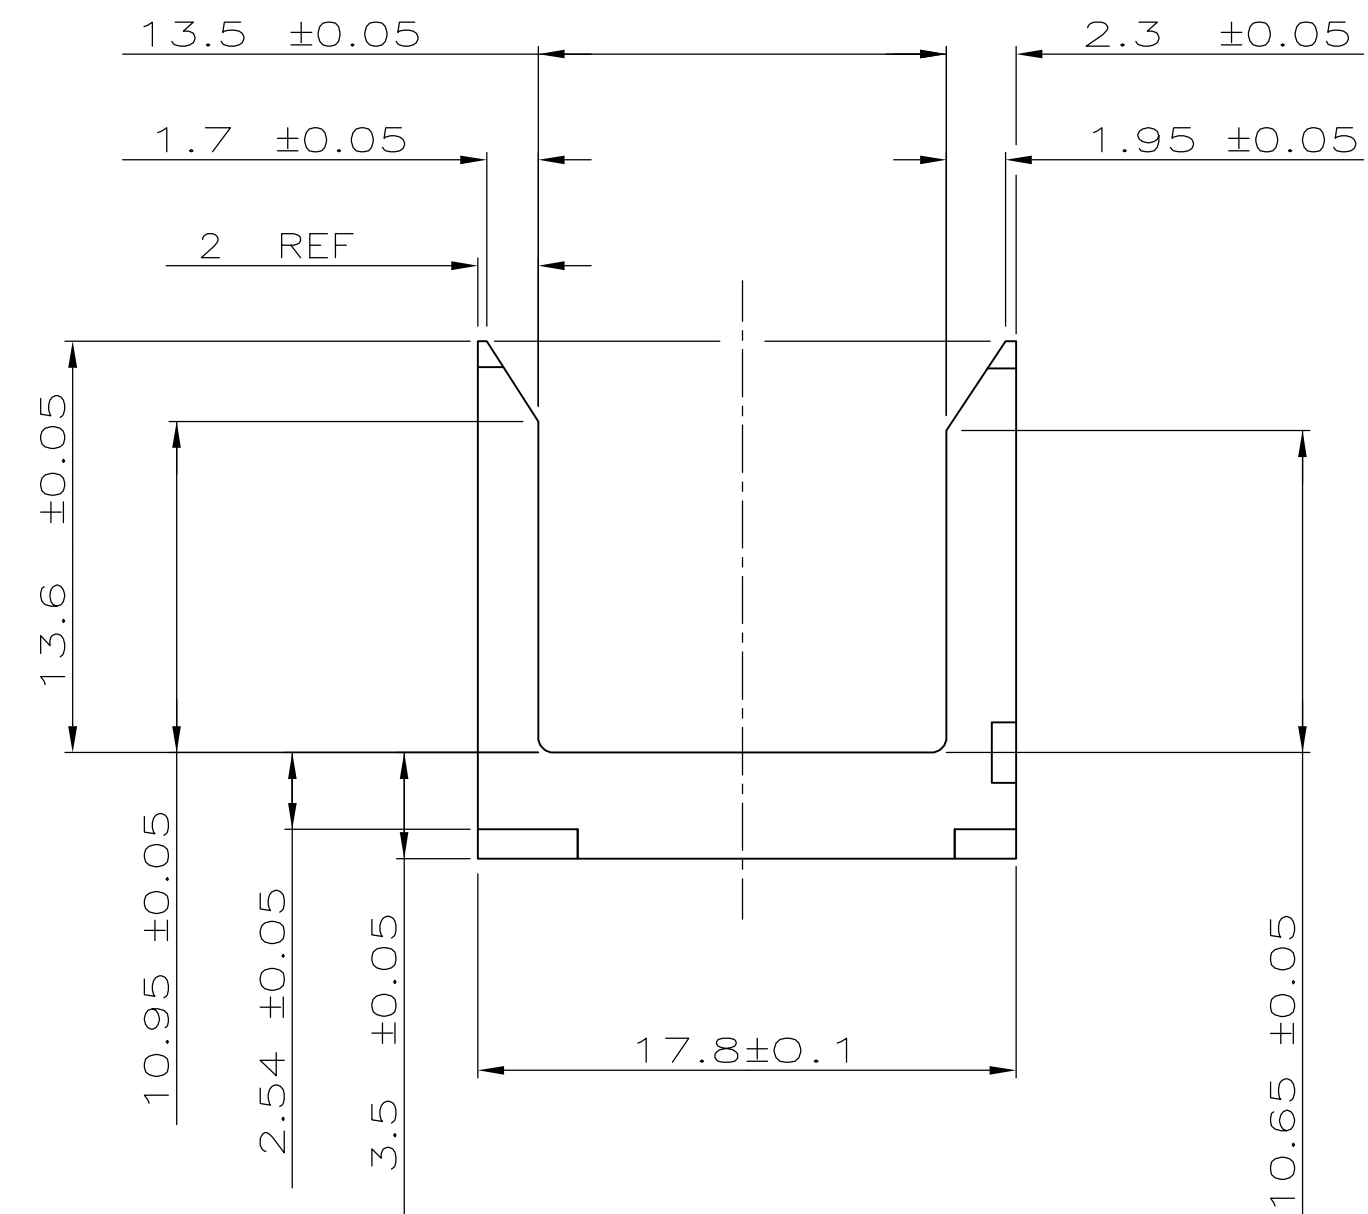

LOC		DIST		REVISIONS				
AD	47	REV	LTR	DESCRIPTION	DATE	DWN	APVD	
		B		REVISE PER ECN 0U1B-0111-99	24MAR00	SU	DK	
		B1		REVISED PER ECO-09-020935	26AUG09	KK	AEG	

- ① MATERIAL: LIQUID CRYSTAL POLYMER, COLOR: NATURAL.
- ② OBSOLETE PARTS: OBSOLETE CIS STREAMLINING PER D.RENAUD/D.SINISI

② OBSOLETE	C	B	A	NUMBER OF SIGNAL POSITIONS	PART NUMBER
106	53	107.88	270		223041-9
94	47	95.88	240		223041-8
82	41	83.88	210		223041-7
70	35	71.88	180		223041-6
58	29	59.88	150		223041-5
46	23	47.88	120		223041-4
34	17	35.88	90		223041-3
22	11	23.88	60		223041-2
10	5	11.88	30		223041-1

AMP Incorporated  
 Harrisburg, PA 17105-3608

SHROUD, SIGNAL, VERTICAL, 5 ROW, Z-PACK 2mm FB

SIZE: A1 CAGE CODE: 00779 DRAWING NO: C-223041  
 WEIGHT: -- SCALE: 4:1 SHEET 1 OF 1 REV 01

CUSTOMER DRAWING