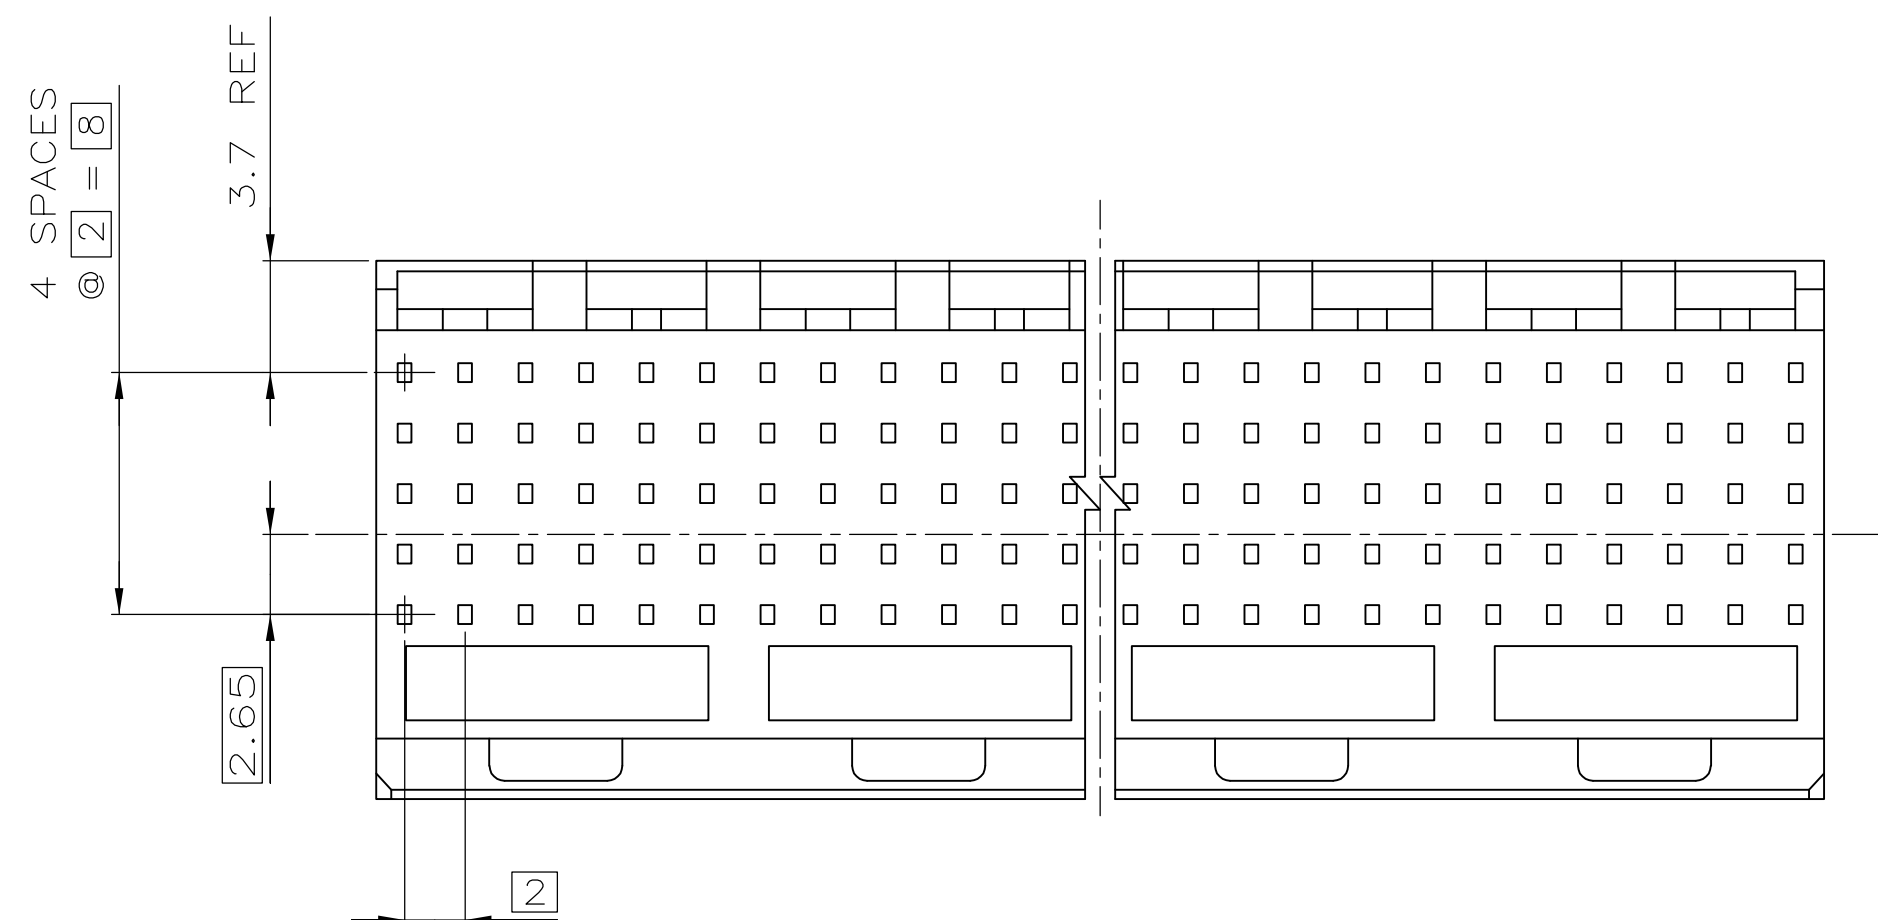

LOC		DIST		REVISIONS				
AD	47	REV	LTR	DESCRIPTION	DATE	DWN	APVD	
		B		REVISE PER ECN 0U1B-0111-99	24MAR00	SU	DK	
		B1		REVISED PER ECO-09-020935	26AUG09	KK	AEG	

- ① MATERIAL: LIQUID CRYSTAL POLYMER, COLOR: NATURAL.
- ② OBSOLETE PARTS: OBSOLETE CIS STREAMLINING PER D.RENAUD/D.SINISI

② OBSOLETE	C	B	A	NUMBER OF SIGNAL POSITIONS	PART NUMBER
106	53	107.88	270		223041-9
94	47	95.88	240		223041-8
82	41	83.88	210		223041-7
70	35	71.88	180		223041-6
58	29	59.88	150		223041-5
46	23	47.88	120		223041-4
34	17	35.88	90		223041-3
22	11	23.88	60		223041-2
10	5	11.88	30		223041-1

AMP Incorporated  
 Harrisburg, PA 17105-3608

SHROUD, SIGNAL, VERTICAL, 5 ROW, Z-PACK 2mm FB

SIZE: A1 CAGE CODE: 00779 DRAWING NO: C-223041  
 WEIGHT: -- SCALE: 4:1 SHEET 1 OF 1 REV 01

CUSTOMER DRAWING