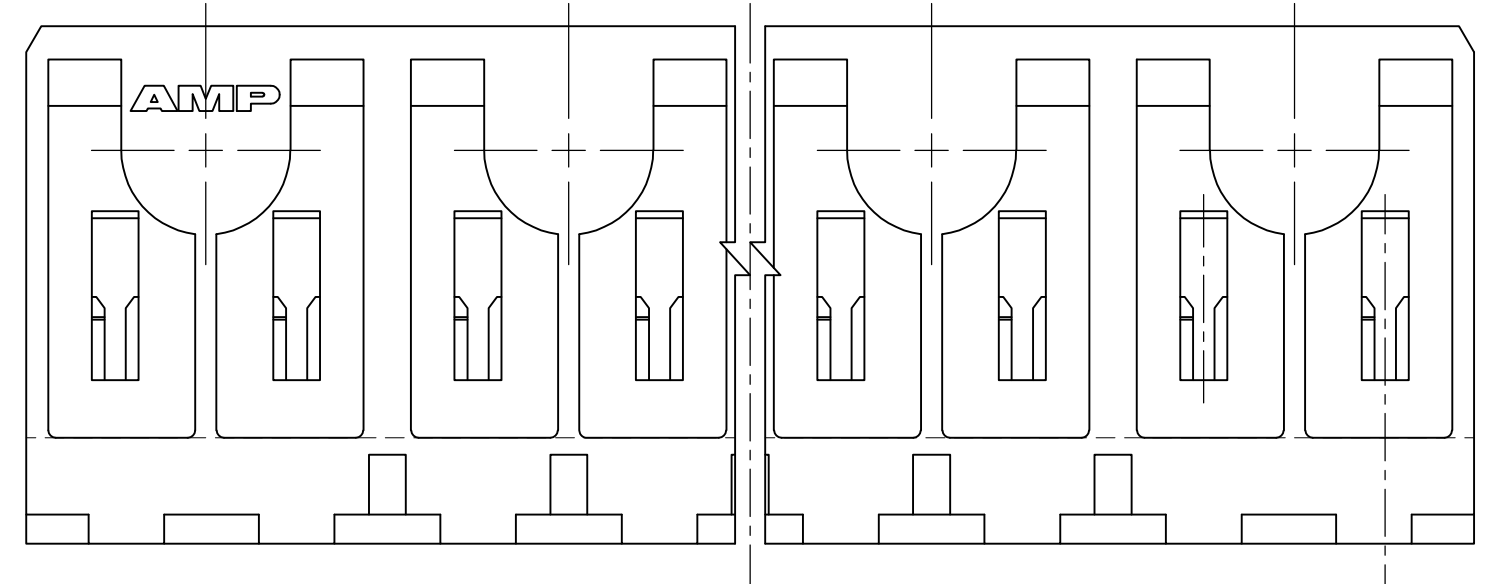

LOC		DIST		REVISIONS				
AD	47	REV	LTR	DESCRIPTION	DATE	DWN	APVD	
		B		REVISE PER ECN 0U1B-0111-99	24MAR00	SU	DK	
		B1		REVISED PER ECO-09-020935	26AUG09	KK	AEG	

- ① MATERIAL: LIQUID CRYSTAL POLYMER, COLOR: NATURAL.
- ② OBSOLETE PARTS: OBSOLETE CIS STREAMLINING PER D.RENAUD/D.SINISI

② OBSOLETE	C	B	A	NUMBER OF SIGNAL POSITIONS	PART NUMBER
106	53	107.88	270		223041-9
94	47	95.88	240		223041-8
82	41	83.88	210		223041-7
70	35	71.88	180		223041-6
58	29	59.88	150		223041-5
46	23	47.88	120		223041-4
34	17	35.88	90		223041-3
22	11	23.88	60		223041-2
10	5	11.88	30		223041-1

AMP Incorporated  
 Harrisburg, PA 17105-3608

SHROUD, SIGNAL, VERTICAL, 5 ROW, Z-PACK 2mm FB

SIZE: A1 CAGE CODE: 00779 DRAWING NO: C-223041  
 WEIGHT: -- SCALE: 4:1 SHEET 1 OF 1 REV 01

CUSTOMER DRAWING