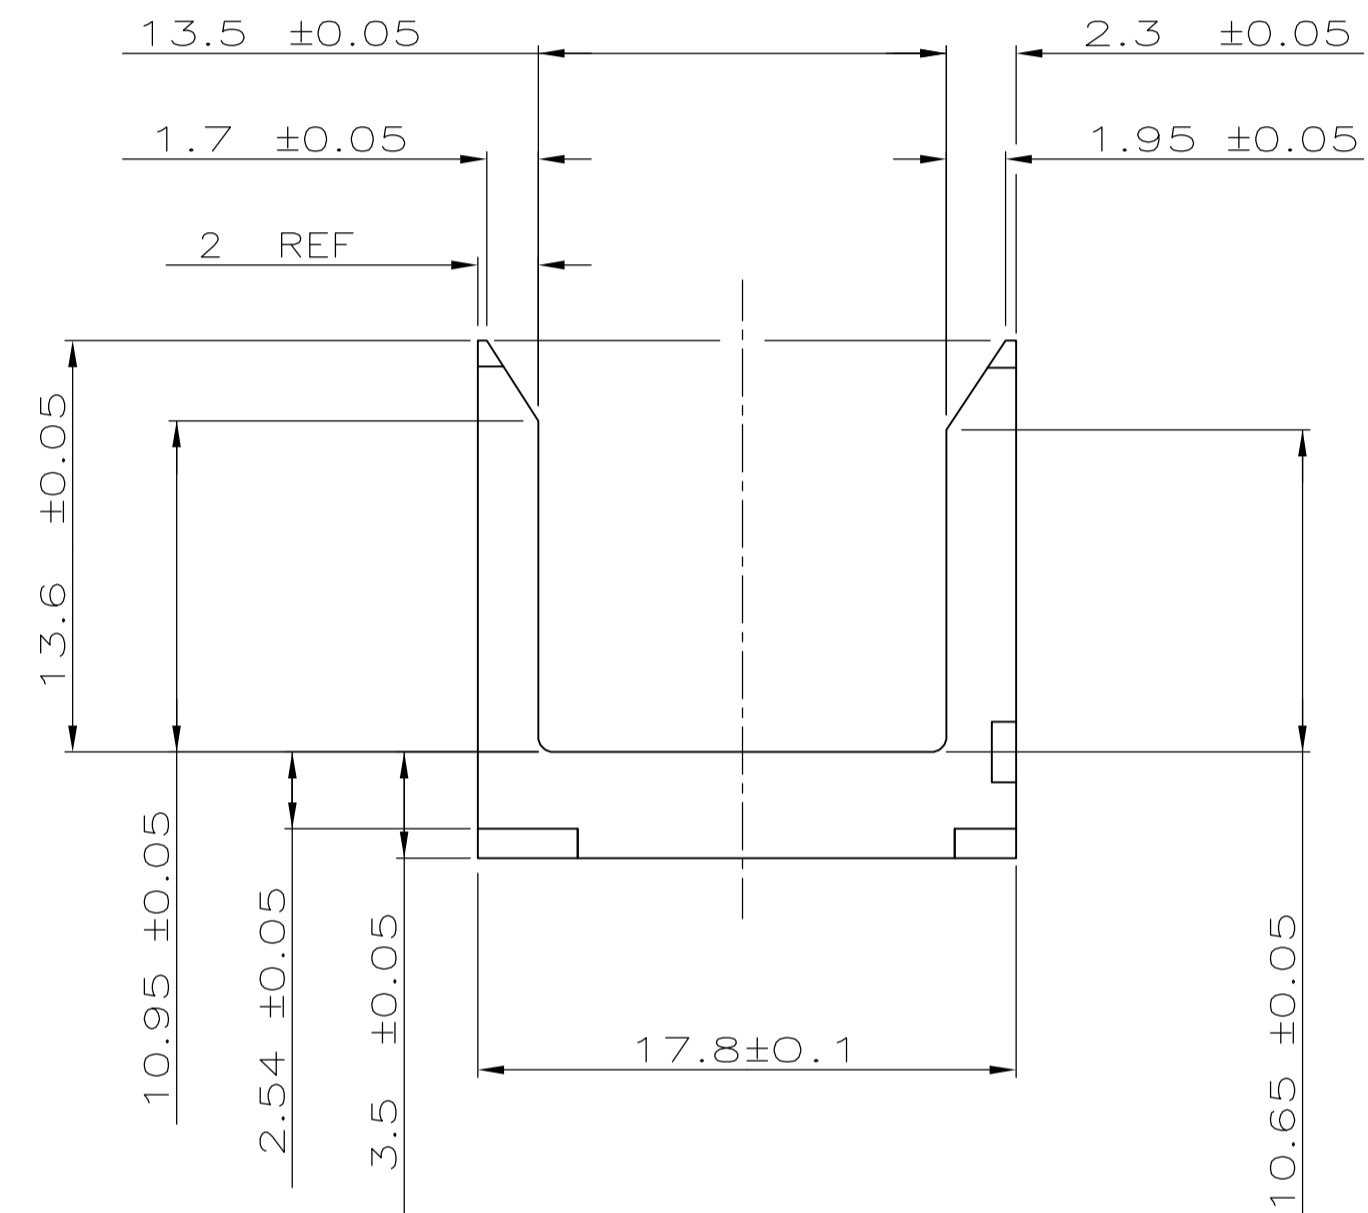

LOC	DIST	REVISIONS					
AD	47	REV	LTR	DESCRIPTION	DATE	DWN	APVD
		B		REVISE PER ECN 0U1B-0111-99	24MAR00	SU	DK
		B1		REVISED PER ECO-09-020935	26AUG09	KK	AEG

- ① MATERIAL: LIQUID CRYSTAL POLYMER, COLOR: NATURAL.
- ② OBSOLETE PARTS: OBSOLETE CIS STREAMLINING PER D.RENAUD/D.SINISI

② OBSOLETE	C	B	A	NUMBER OF SIGNAL POSITIONS	PART NUMBER
106	53	107.88	270		223041-9
94	47	95.88	240		223041-8
82	41	83.88	210		223041-7
② OBSOLETE	70	35	71.88	180	223041-6
	58	29	59.88	150	223041-5
	46	23	47.88	120	223041-4
	34	17	35.88	90	223041-3
	22	11	23.88	60	223041-2
	10	5	11.88	30	223041-1

AMP Incorporated
 Harrisburg, PA 17105-3608

SHROUD, SIGNAL, VERTICAL, 5 ROW, Z-PACK 2mm FB

SIZE: A1 CAGE CODE: 00779 DRAWING NO: C-223041
 WEIGHT: -- SCALE: 4:1 SHEET 1 OF 1 REV 01

CUSTOMER DRAWING

X-ON Electronics