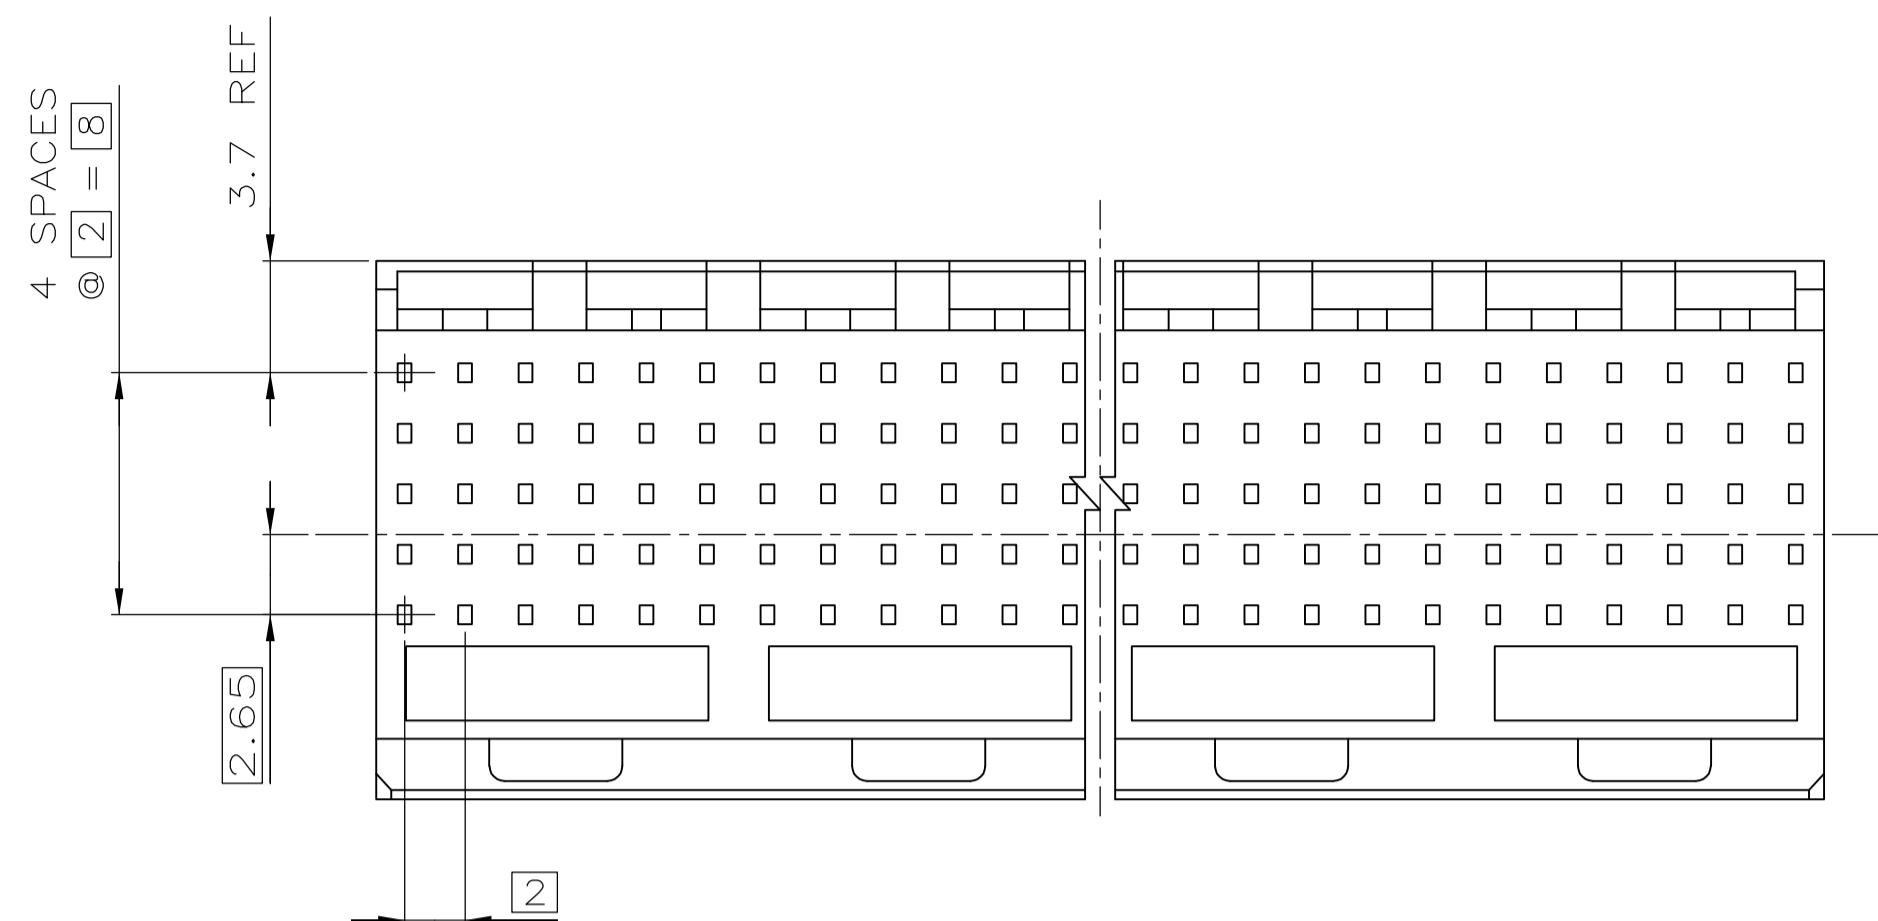

LOC	DIST	REVISIONS					
AD	47	REV	LTR	DESCRIPTION	DATE	DWN	APVD
		B		REVISE PER ECN 0U1B-0111-99	24MAR00	SU	DK
		B1		REVISED PER ECO-09-020935	26AUG09	KK	AEG

- ① MATERIAL: LIQUID CRYSTAL POLYMER, COLOR: NATURAL.
- ② OBSOLETE PARTS: OBSOLETE CIS STREAMLINING PER D.RENAUD/D.SINISI

② OBSOLETE	C	B	A	NUMBER OF SIGNAL POSITIONS	PART NUMBER
106	53	107.88	270		223041-9
94	47	95.88	240		223041-8
82	41	83.88	210		223041-7
② OBSOLETE	70	35	71.88	180	223041-6
	58	29	59.88	150	223041-5
	46	23	47.88	120	223041-4
	34	17	35.88	90	223041-3
	22	11	23.88	60	223041-2
	10	5	11.88	30	223041-1

AMP Incorporated
 Harrisburg, PA 17105-3608

SHROUD, SIGNAL, VERTICAL, 5 ROW, Z-PACK 2mm FB

SIZE: A1 CAGE CODE: 00779 DRAWING NO: C-223041
 WEIGHT: -- SCALE: 4:1 SHEET 1 OF 1 REV 01

CUSTOMER DRAWING

X-ON Electronics