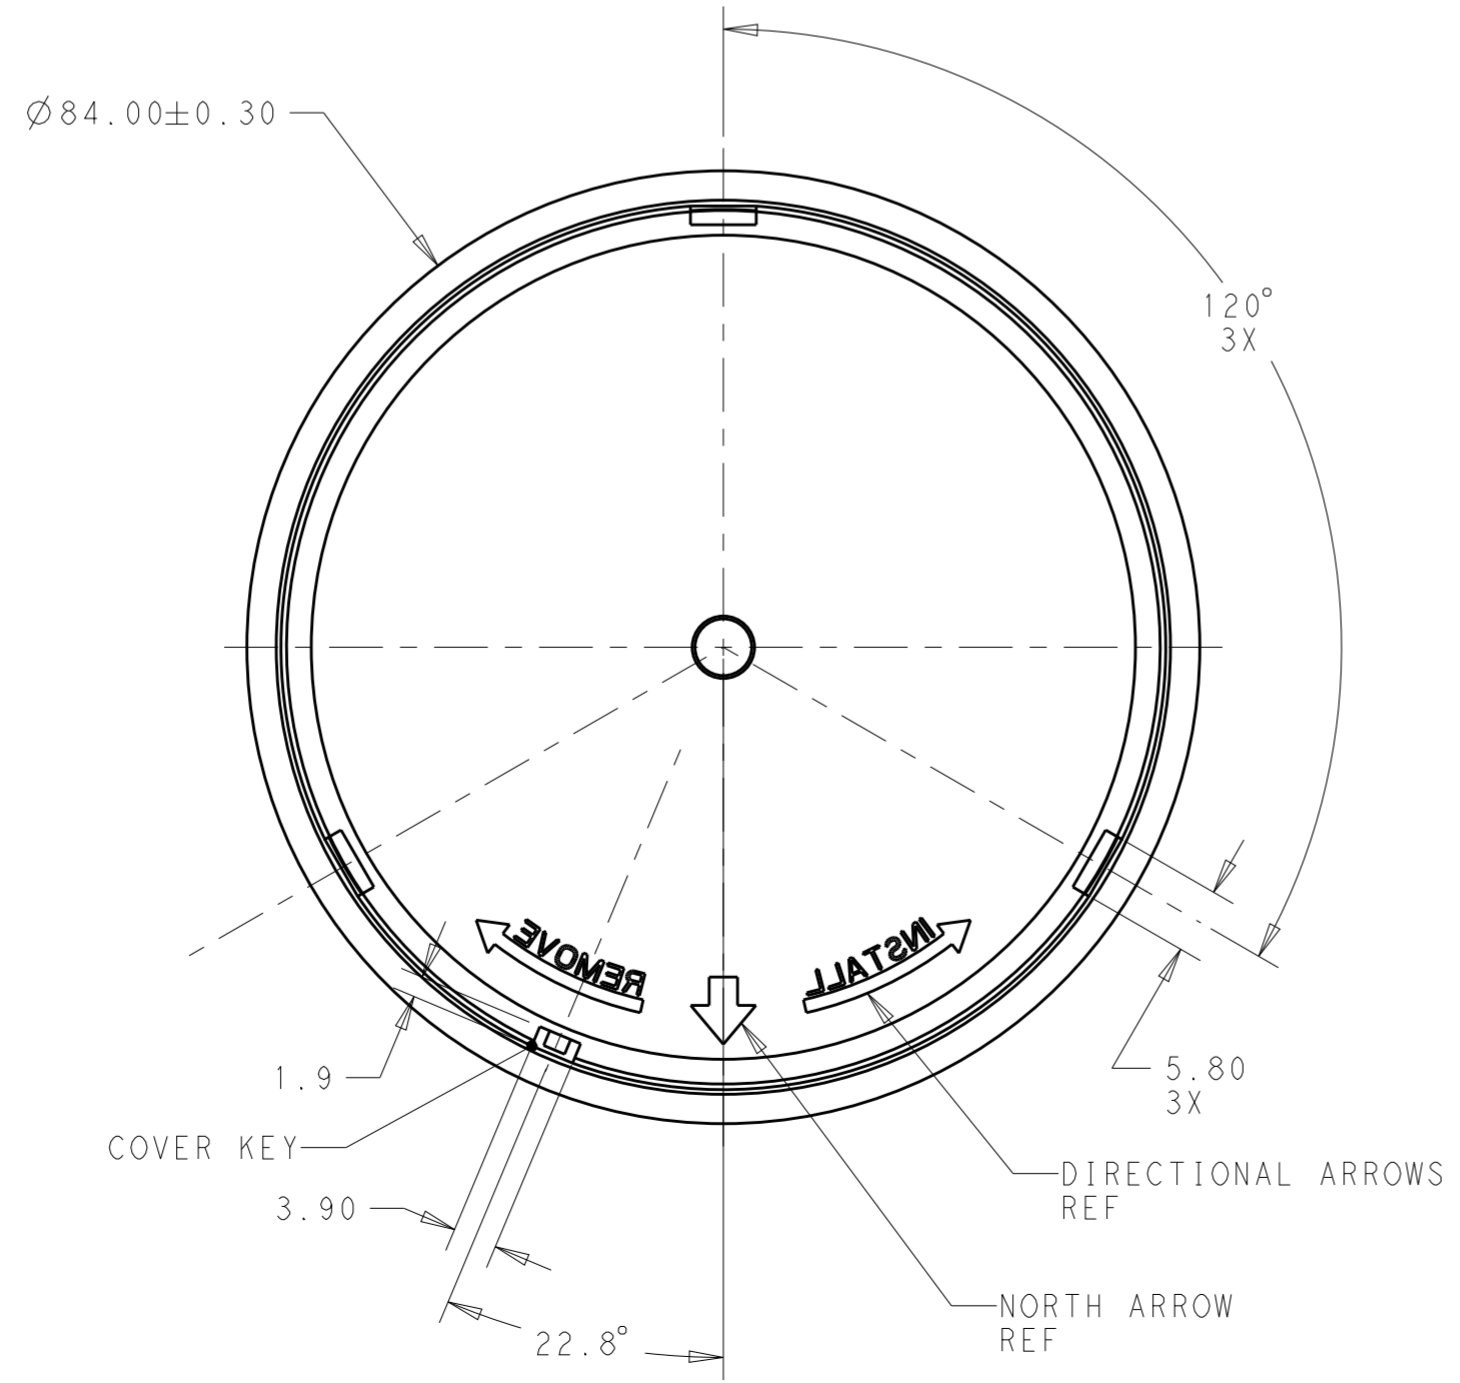

2311664-1, 2311664-2 AND 1-2311664-1

2-2311664-1 AND 3-2311664-1

NOTES:

- ⚠ MATERIALS:
HOUSING: POLYCARBONATE, UV 5VA RATED
COLOR: SEE TABLE
- ⚠ MATING BASE TE P/N: 2213730-X

OBSOLETE

APPROX LIGHT TRANSMISSION	COLOR	DIM Y	DIM X	PART NO.
78%	TRANSPARENT CLEAR	Ø77.0	Ø73.0	5-2311664-1
24%	TRANSPARENT SMOKE	Ø77.0	Ø73.0	4-2311664-1
78%	TRANSPARENT CLEAR	Ø77.0	Ø73.0	3-2311664-1
24%	TRANSLUCENT SMOKE	Ø77.0	Ø73.0	2-2311664-1
78%	TRANSPARENT CLEAR	Ø77.0	Ø73.0	1-2311664-1
26%	TRANSLUCENT GRAY	Ø77.0	Ø73.0	2311664-2
24%	TRANSLUCENT SMOKE	Ø77.0	Ø73.0	2311664-1

THIS DRAWING IS A CONTROLLED DOCUMENT.

DWN C DAILY 31OCT2016	TE Connectivity
CHK E HOWARD 31OCT2016	
APVD -	NAME COVER, LIGHT CONTROLLER 76mm DIA, 75mm TALL
PRODUCT SPEC -	SIZE A2
APPLICATION SPEC -	CAGE CODE -
WEIGHT -	DRAWING NO C-2311664
CUSTOMER DRAWING	RESTRICTED TO -
SCALE 3:2	SHEET 1 OF 4
REV B2	

THIS DRAWING IS A CONTROLLED DOCUMENT.		DWN C. DAILY 31OCT2016	STE TE Connectivity	
		CHK E. HOWARD 31OCT2016		
DIMENSIONS: mm		TOLERANCES UNLESS OTHERWISE SPECIFIED:		NAME COVER, LIGHT CONTROLLER 76mm DIA, 75mm TALL
		0 PLC ±	1 PLC ±0.3	PRODUCT SPEC
		2 PLC ±0.25	3 PLC ±	APPLICATION SPEC
		4 PLC ±	ANGLES ±3°	FINISH
MATERIAL	-	WEIGHT	-	SIZE A2
CUSTOMER DRAWING		SCALE	3:2	SHEET 2 OF 4
				REV B2

THIS DRAWING IS A CONTROLLED DOCUMENT.		DWN C. DAILY 31OCT2016	STE TE Connectivity	
		CHK E. HOWARD 31OCT2016		
DIMENSIONS: mm		TOLERANCES UNLESS OTHERWISE SPECIFIED:		APVD -
0 PLC ±		1 PLC ±0.3		PRODUCT SPEC -
2 PLC ±0.25		3 PLC ±		APPLICATION SPEC -
4 PLC ±		ANGLES ±3°		WEIGHT -
FINISH		MATERIAL		NAME COVER, LIGHT CONTROLLER 76mm DIA, 75mm TALL
		CUSTOMER DRAWING		SIZE A2
		SCALE 3:2		CAGE CODE -
		SHEET 4 OF 4		DRAWING NO G-2311664
		REV B2		RESTRICTED TO -