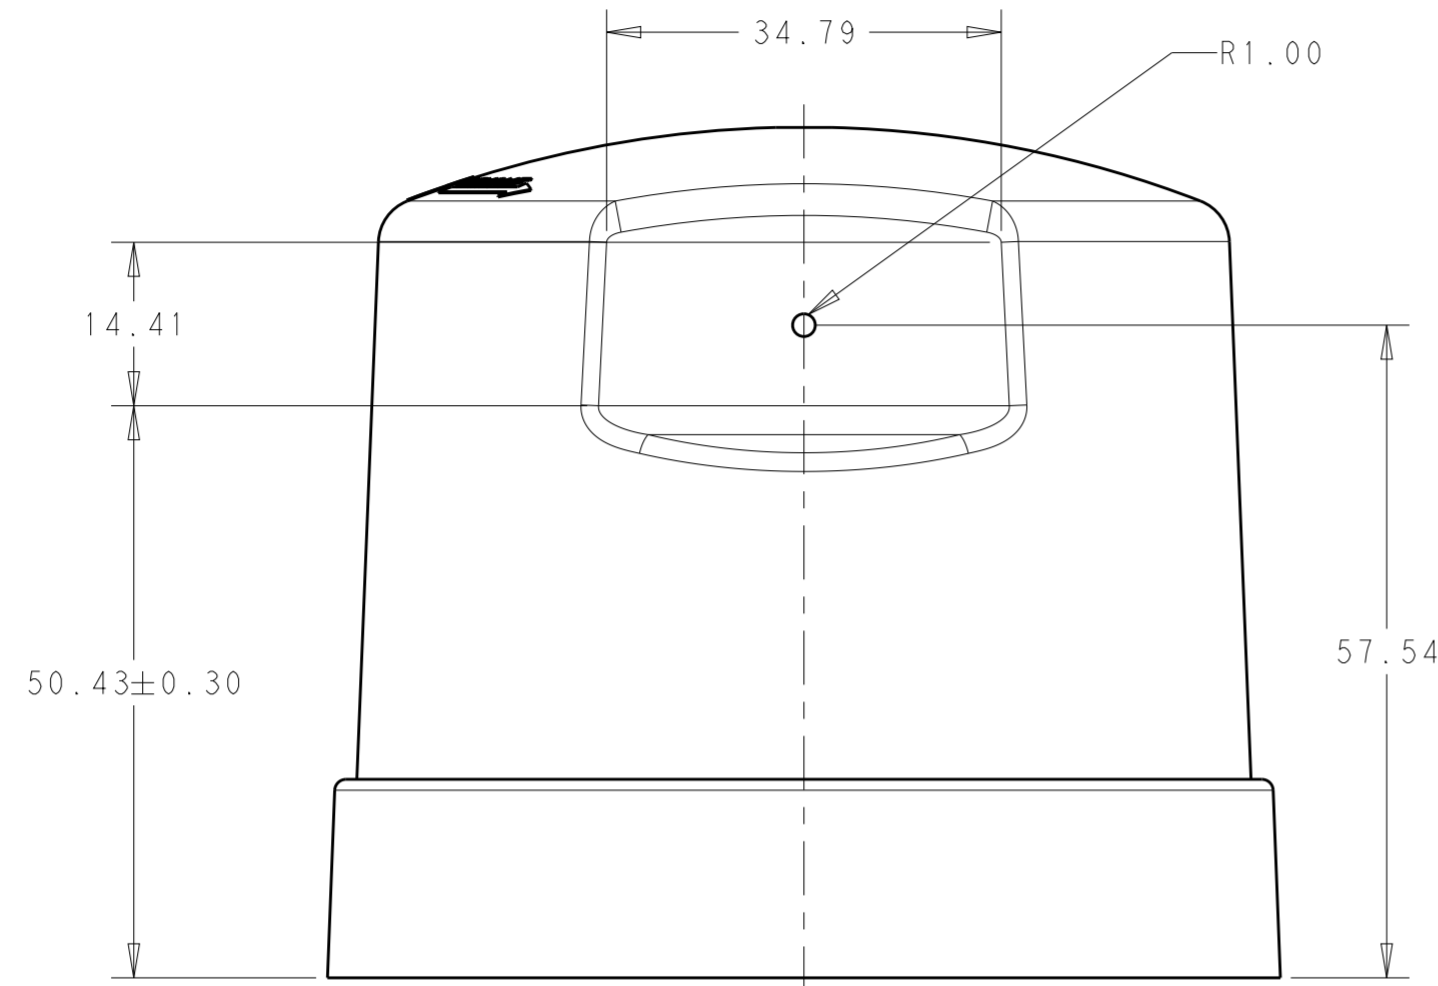

THIS DRAWING IS UNPUBLISHED. RELEASED FOR PUBLICATION 20
© COPYRIGHT 20 BY - ALL RIGHTS RESERVED.

REVISIONS				
P	LTR	DESCRIPTION	DATE	APVD
-	-	SEE SHEET 1	-	-

~~2-2311664-1 AND 3-2311664-1~~
SAME AS 2311664-1
EXCEPT AS SHOWN

THIS DRAWING IS A CONTROLLED DOCUMENT.		DWN C. DAILY 31OCT2016	TE Connectivity	
		CHK E. HOWARD 31OCT2016		
DIMENSIONS: mm		TOLERANCES UNLESS OTHERWISE SPECIFIED: 0 PLC ± 1 PLC ±0.3 2 PLC ±0.25 3 PLC ± 4 PLC ± ANGLES ±3° FINISH		NAME COVER, LIGHT CONTROLLER 76mm DIA, 75mm TALL
MATERIAL - -		PRODUCT SPEC - APPLICATION SPEC - WEIGHT -		SIZE A2
		CUSTOMER DRAWING		RESTRICTED TO - SCALE 3:2 SHEET 3 OF 4 REV B2