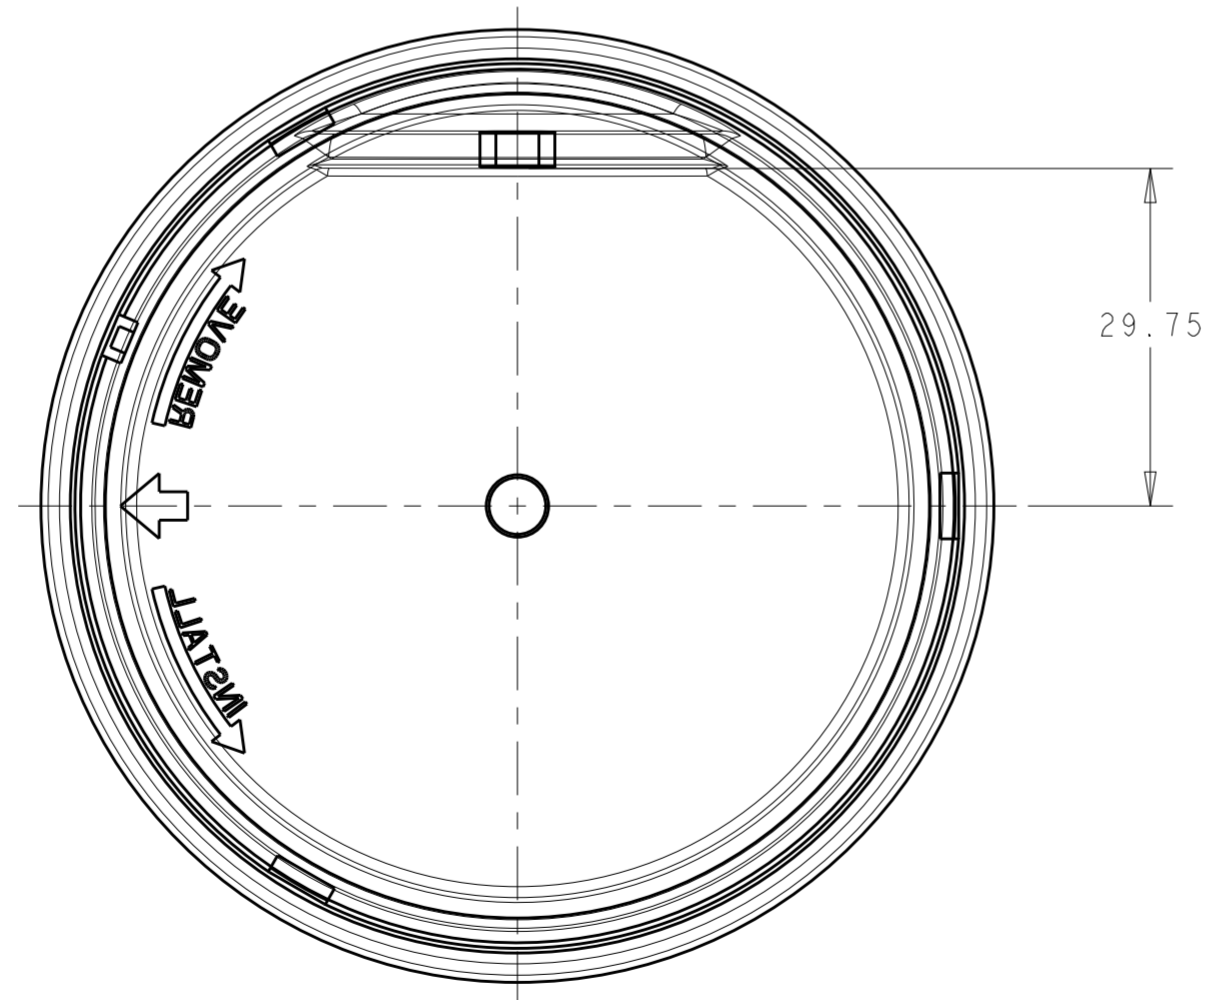

THIS DRAWING IS UNPUBLISHED. RELEASED FOR PUBLICATION 20
© COPYRIGHT 20 BY - ALL RIGHTS RESERVED.

REVISIONS				
P	LTR	DESCRIPTION	DATE	APVD
-	-	SEE SHEET 1	-	-

4-2311664-1 AND 5-2311664-1
SAME AS
2311664-1 AND 1-2311664-1
EXCEPT AS SHOWN

THIS DRAWING IS A CONTROLLED DOCUMENT.		DWN C. DAILY 31OCT2016	STE TE Connectivity	
		CHK E. HOWARD 31OCT2016		
DIMENSIONS: mm		TOLERANCES UNLESS OTHERWISE SPECIFIED:		APVD -
0 PLC ±		1 PLC ±0.3		PRODUCT SPEC -
2 PLC ±0.25		3 PLC ±		APPLICATION SPEC -
4 PLC ±		ANGLES ±3°		WEIGHT -
FINISH		MATERIAL		NAME COVER, LIGHT CONTROLLER 76mm DIA, 75mm TALL
		CUSTOMER DRAWING		SIZE A2
		SCALE 3:2		CAGE CODE -
		SHEET 4 OF 4		DRAWING NO G-2311664
		REV B2		RESTRICTED TO -