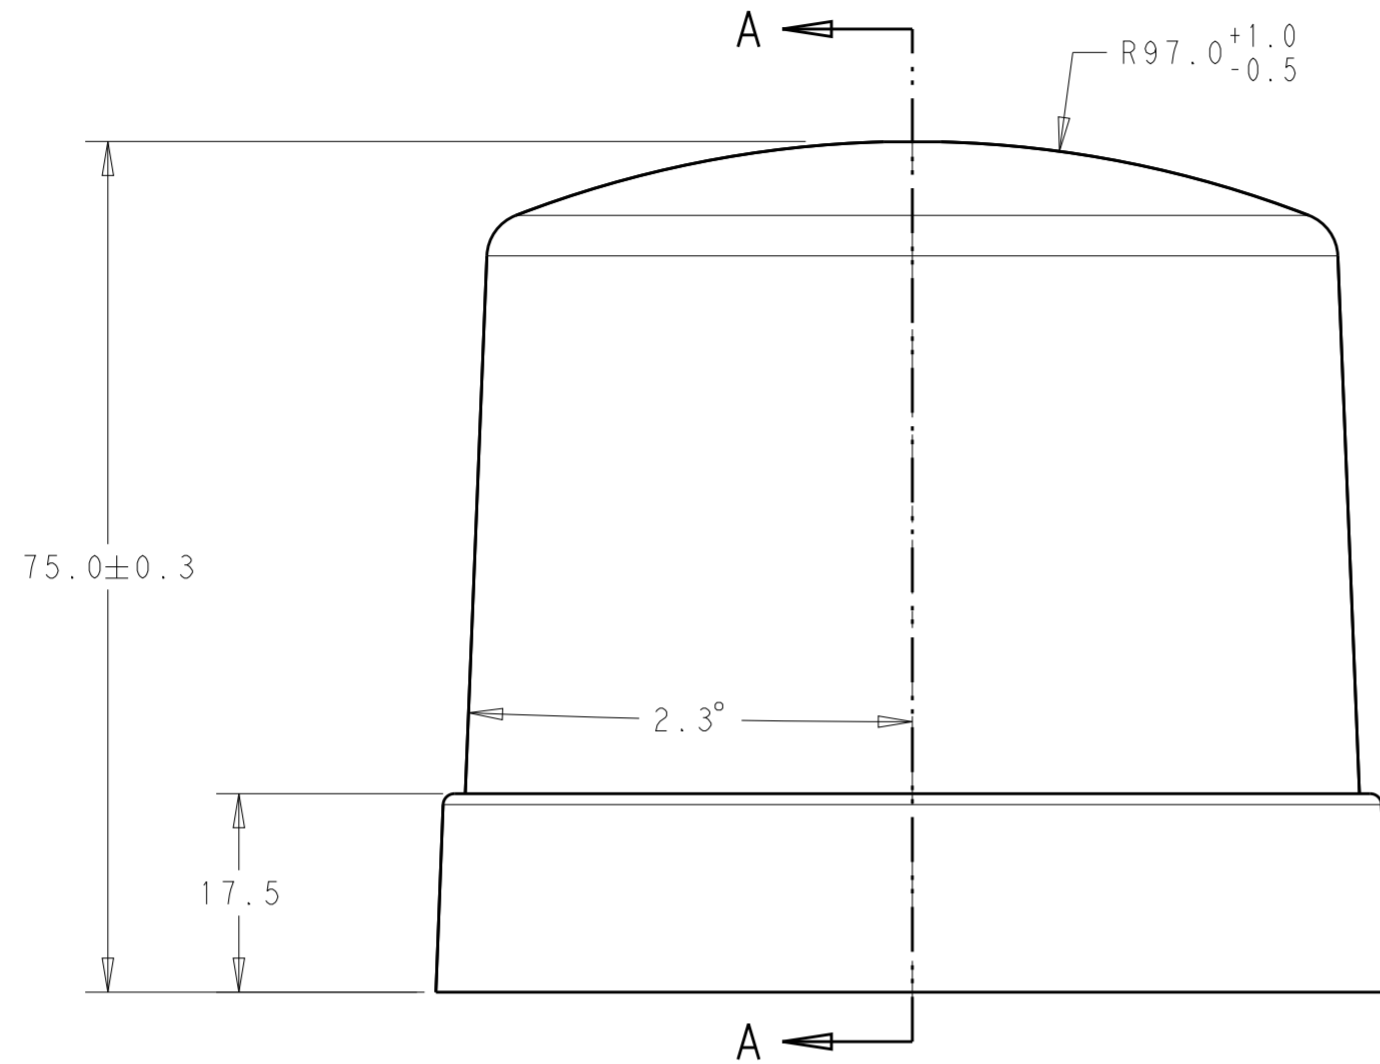

THIS DRAWING IS UNPUBLISHED. RELEASED FOR PUBLICATION 20
© COPYRIGHT 20 BY - ALL RIGHTS RESERVED.

REVISIONS				
P	LTR	DESCRIPTION	DATE	APVD
-	-	SEE SHEET 1	-	-

SECTION A-A

2311664-1, 2311664-2 AND 1-2311664-1
SHOWN