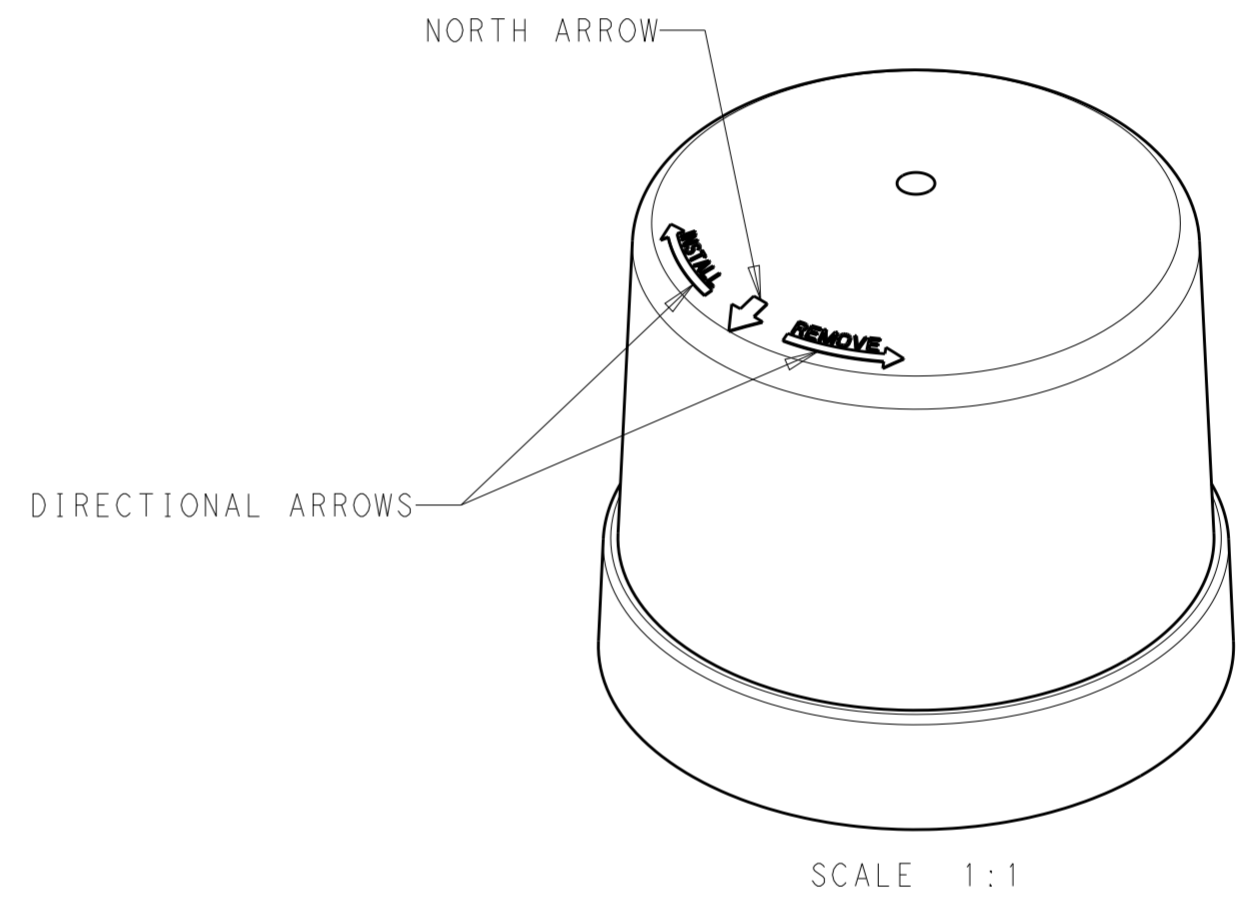

2311664-1, 2311664-2 AND 1-2311664-1

2-2311664-1 AND 3-2311664-1

NOTES:

- ⚠ MATERIALS:
HOUSING: POLYCARBONATE, UV 5VA RATED
COLOR: SEE TABLE
- ⚠ MATING BASE TE P/N: 2213730-X

OBSOLETE

APPROX LIGHT TRANSMISSION	COLOR	DIM Y	DIM X	PART NO.
78%	TRANSPARENT CLEAR	Ø77.0	Ø73.0	5-2311664-1
24%	TRANSPARENT SMOKE	Ø77.0	Ø73.0	4-2311664-1
78%	TRANSPARENT CLEAR	Ø77.0	Ø73.0	3-2311664-1
24%	TRANSLUCENT SMOKE	Ø77.0	Ø73.0	2-2311664-1
78%	TRANSPARENT CLEAR	Ø77.0	Ø73.0	1-2311664-1
26%	TRANSLUCENT GRAY	Ø77.0	Ø73.0	2311664-2
24%	TRANSLUCENT SMOKE	Ø77.0	Ø73.0	2311664-1