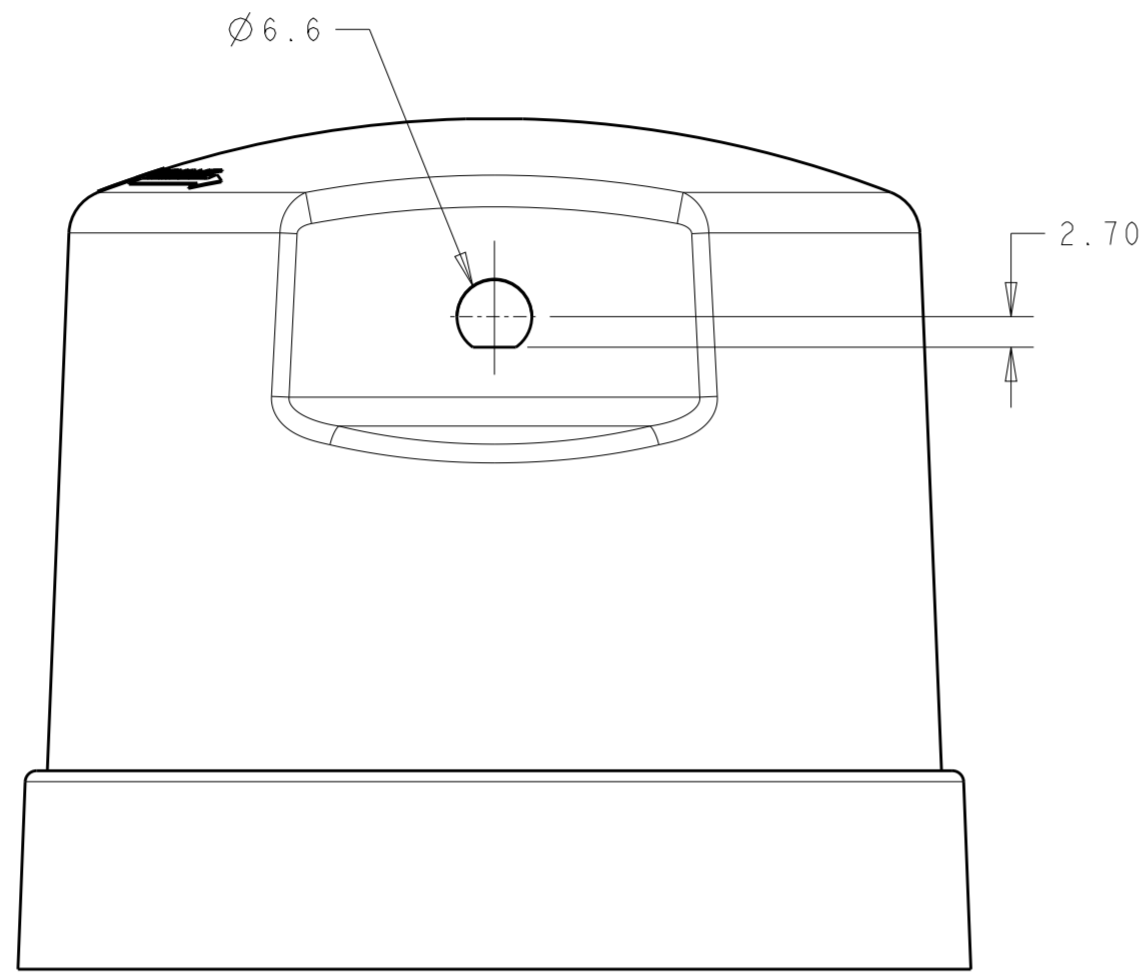

THIS DRAWING IS UNPUBLISHED. RELEASED FOR PUBLICATION 20
© COPYRIGHT 20 BY - ALL RIGHTS RESERVED.

REVISIONS				
P	LTR	DESCRIPTION	DATE	APVD
-	-	SEE SHEET 1	-	-

4-2311664-1 AND 5-2311664-1
SAME AS
2311664-1 AND 1-2311664-1
EXCEPT AS SHOWN

THIS DRAWING IS A CONTROLLED DOCUMENT.		DWN C. DAILY 31OCT2016	STE TE Connectivity	
		CHK E. HOWARD 31OCT2016		
DIMENSIONS: mm		TOLERANCES UNLESS OTHERWISE SPECIFIED:		APVD -
0 PLC ±		1 PLC ±0.3		PRODUCT SPEC -
2 PLC ±0.25		3 PLC ±		APPLICATION SPEC -
4 PLC ±		ANGLES ±3°		WEIGHT -
FINISH		MATERIAL		NAME COVER, LIGHT CONTROLLER 76mm DIA, 75mm TALL
		CUSTOMER DRAWING		SIZE A2
		SCALE 3:2		CAGE CODE -
		SHEET 4 OF 4		DRAWING NO G-2311664
		REV B2		RESTRICTED TO -