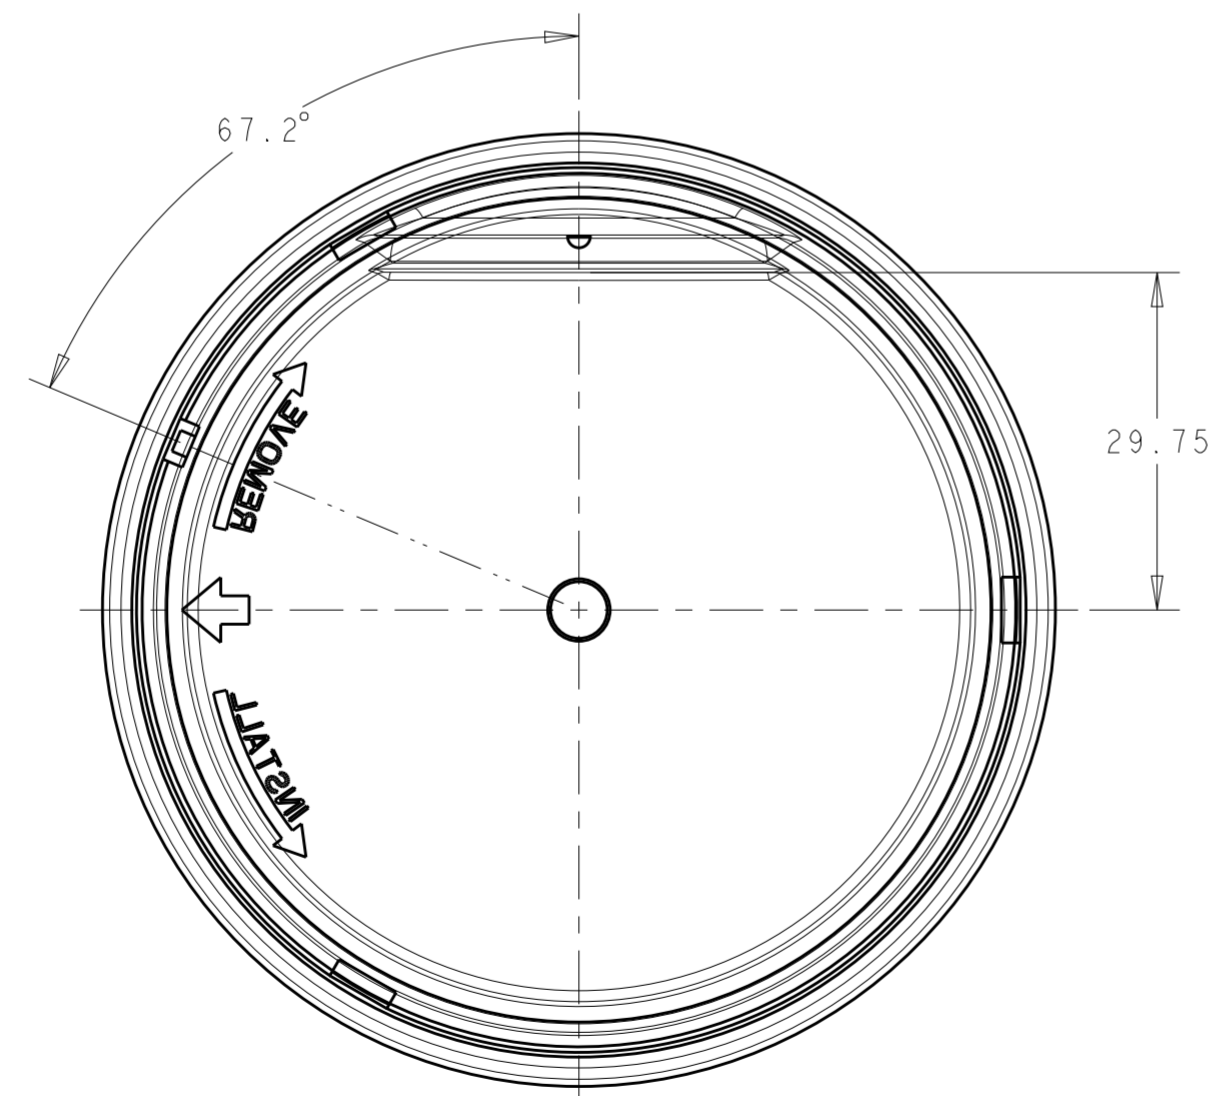

THIS DRAWING IS UNPUBLISHED. RELEASED FOR PUBLICATION 20
© COPYRIGHT 20 BY - ALL RIGHTS RESERVED.

REVISIONS				
P	LTR	DESCRIPTION	DATE	APVD
-	-	SEE SHEET 1	-	-

~~2-2311664-1 AND 3-2311664-1~~
SAME AS 2311664-1
EXCEPT AS SHOWN

THIS DRAWING IS A CONTROLLED DOCUMENT.		DWN C. DAILY 31OCT2016	TE Connectivity	
		CHK E. HOWARD 31OCT2016		
DIMENSIONS: mm		TOLERANCES UNLESS OTHERWISE SPECIFIED: 0 PLC ± 1 PLC ±0.3 2 PLC ±0.25 3 PLC ± 4 PLC ± ANGLES ±3° FINISH		NAME COVER, LIGHT CONTROLLER 76mm DIA, 75mm TALL
MATERIAL - -		PRODUCT SPEC - APPLICATION SPEC - WEIGHT -		SIZE A2
		CUSTOMER DRAWING		RESTRICTED TO - SCALE 3:2 SHEET 3 OF 4 REV B2