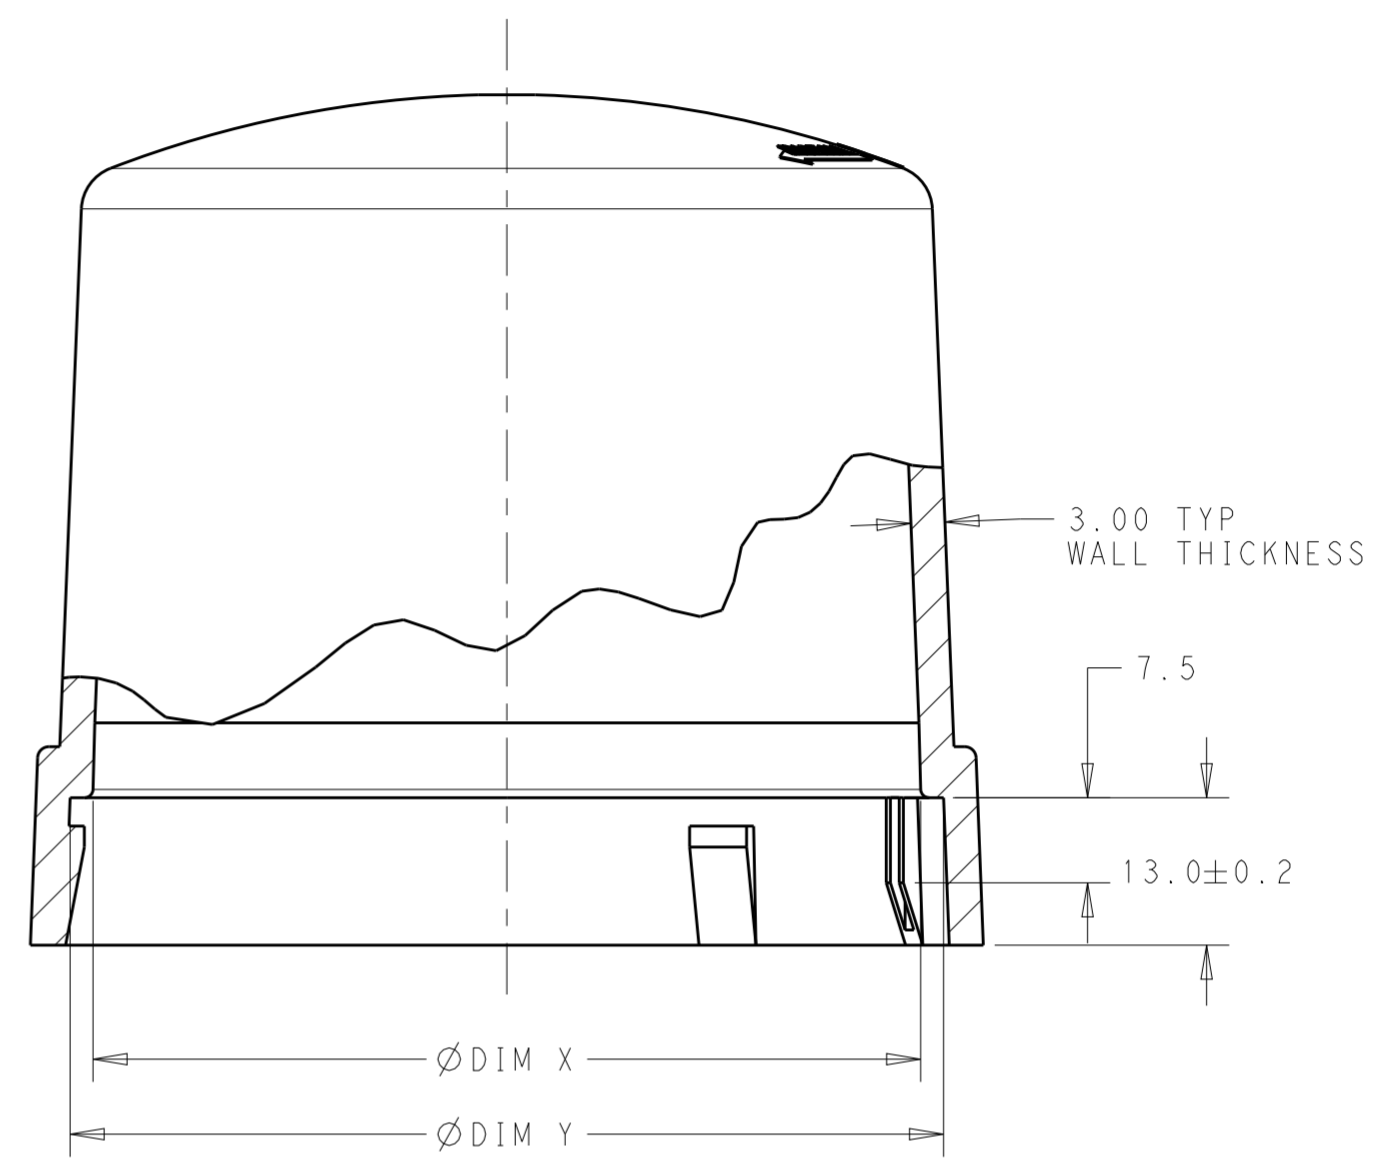

THIS DRAWING IS UNPUBLISHED. RELEASED FOR PUBLICATION 20
© COPYRIGHT 20 BY - ALL RIGHTS RESERVED.

REVISIONS				
P	LTR	DESCRIPTION	DATE	APVD
-	-	SEE SHEET 1	-	-

SECTION A-A

2311664-1, 2311664-2 AND 1-2311664-1
SHOWN