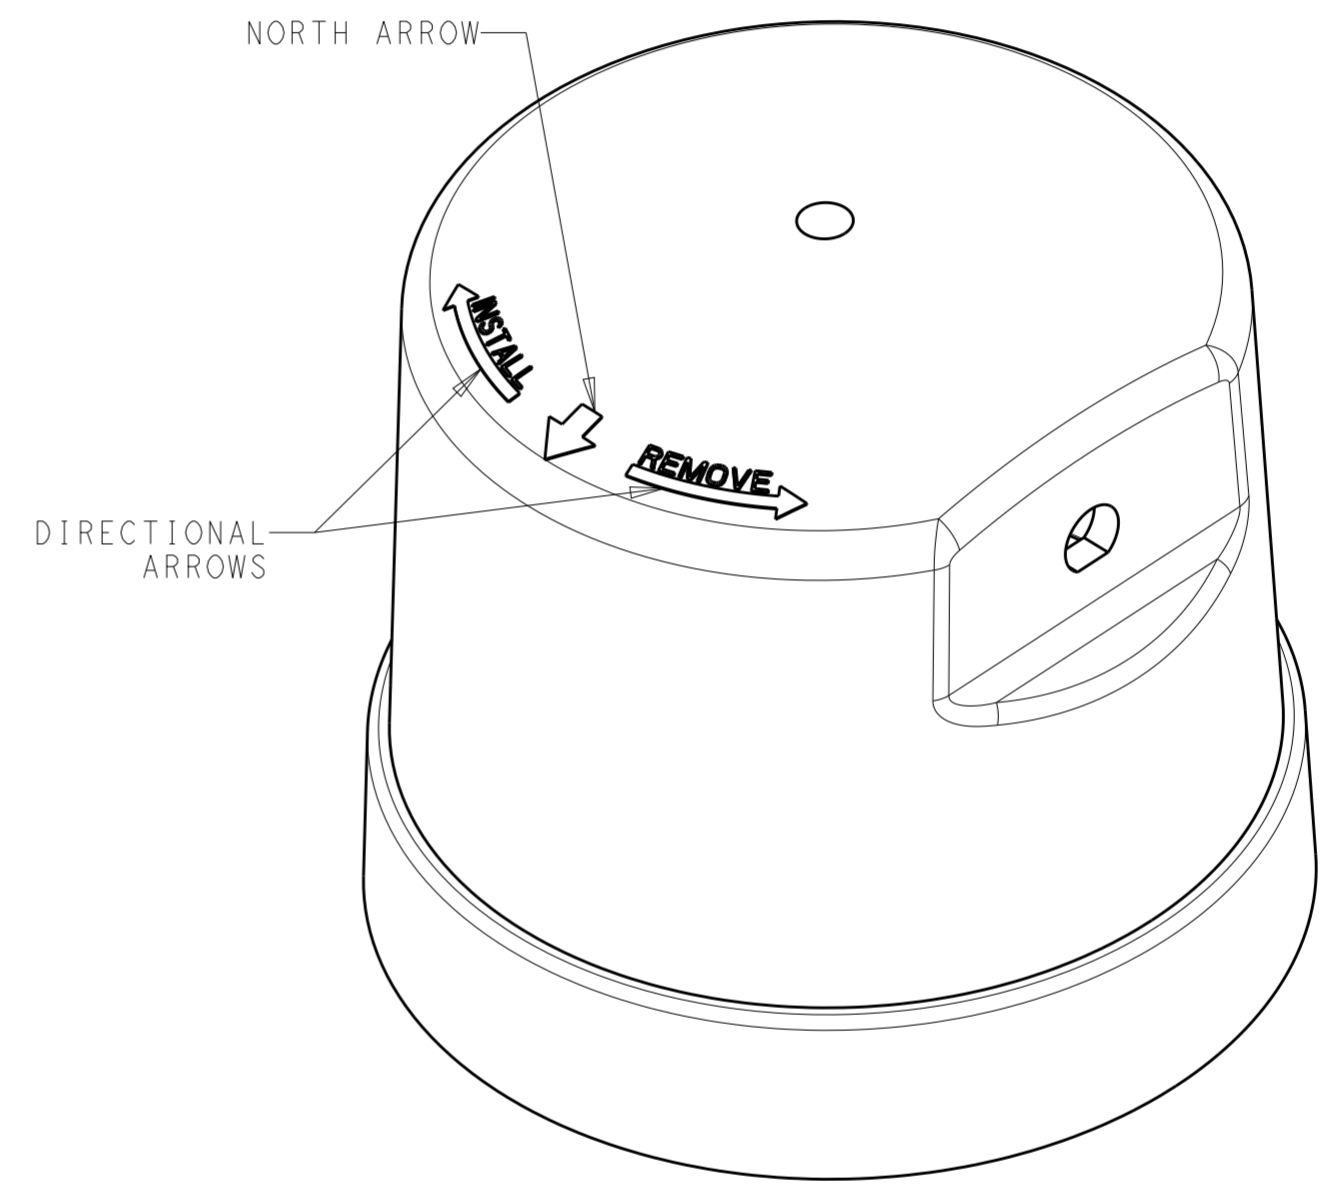

THIS DRAWING IS UNPUBLISHED. RELEASED FOR PUBLICATION 20
© COPYRIGHT 20 BY - ALL RIGHTS RESERVED.

REVISIONS				
P	LTR	DESCRIPTION	DATE	APVD
-	-	SEE SHEET 1	-	-

4-2311664-1 AND 5-2311664-1
SAME AS
2311664-1 AND 1-2311664-1
EXCEPT AS SHOWN

THIS DRAWING IS A CONTROLLED DOCUMENT.		DWN C. DAILY 31OCT2016	STE TE Connectivity	
		CHK E. HOWARD 31OCT2016		
DIMENSIONS: mm		TOLERANCES UNLESS OTHERWISE SPECIFIED:		APVD -
0 PLC ±		1 PLC ±0.3		PRODUCT SPEC -
2 PLC ±0.25		3 PLC ±		APPLICATION SPEC -
4 PLC ±		ANGLES ±3°		WEIGHT -
FINISH		MATERIAL		NAME COVER, LIGHT CONTROLLER 76mm DIA, 75mm TALL
		CUSTOMER DRAWING		SIZE A2
		SCALE 3:2		CAGE CODE -
		SHEET 4 OF 4		DRAWING NO G-2311664
		REV B2		RESTRICTED TO -