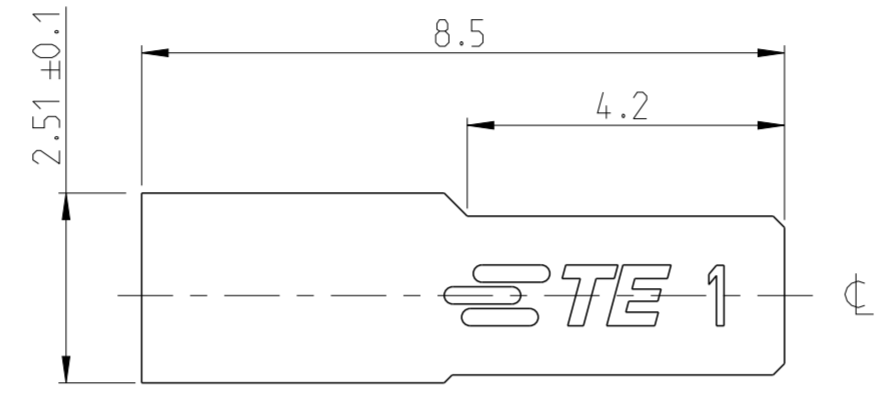

THIS DRAWING IS UNPUBLISHED. RELEASED FOR PUBLICATION
 © COPYRIGHT 2017 TE CONNECTIVITY ALL RIGHTS RESERVED.

REVISIONS				
P	LTR	DESCRIPTION	DATE	APVD
	A	RELEASE TO PRODUCTION	01APR2020	AY PS

NOTES:

- MATERIAL:
LCP BLACK, UL94 V0
- N = NUMBER OF POSITION PER HOUSING.
- HOUSING TO BE USED WITH CRIMP CONTACTS
2316113 (AWG 28-24/0.08-0.22 mm²) AND
2316114 (AWG 30-28/0.05-0.08 mm²)
- PACKAGING : BULK (BOX)

CENTERLINE FOR ODD AND EVEN POSITION HOUSINGS

SINGLE ROW HOUSING
PLAIN VERSION
-5 AS SHOWN
5:1

BOX PACKAGING		
2-2316102-5	50.1	25
2-2316102-4	48.1	24
2-2316102-3	46.1	23
2-2316102-2	44.1	22
2-2316102-1	42.1	21
2-2316102-0	40.1	20
1-2316102-9	38.1	19
1-2316102-8	36.1	18
1-2316102-7	34.1	17
1-2316102-6	32.1	16
1-2316102-5	30.1	15
1-2316102-4	28.1	14
1-2316102-3	26.1	13
1-2316102-2	24.1	12
1-2316102-1	22.1	11
1-2316102-0	20.1	10
2316102-9	18.1	9
2316102-8	16.1	8
2316102-7	14.1	7
2316102-6	12.1	6
2316102-5	10.1	5
2316102-4	8.1	4
2316102-3	6.1	3
2316102-2	4.1	2
PART NO.	DIM "E"	N

THIS DRAWING IS A CONTROLLED DOCUMENT.		DWN 29OCT2017 RAKSHITH R NAYAK	TE Connectivity	
DIMENSIONS: mm		CHK 29OCT2017 RAKSHITH R NAYAK		
TOLERANCES UNLESS OTHERWISE SPECIFIED:		APVD 11DEC2017 PRASHANTH S	NAME AMPMODU 2mm RECEPTACLE, WTB HOUSING, CRIMP, SR, PLAIN	
0 PLC ±		PRODUCT SPEC 108-64040-1	SIZE CAGE CODE DRAWING NO RESTRICTED TO	
1 PLC ±0.15		APPLICATION SPEC 114-32173	A2100779 C-2316102	
2 PLC ±0.10		WEIGHT -	SCALE 10:1 SHEET 1 OF 1 REV A	
3 PLC ±		CUSTOMER DRAWING		
4 PLC ±				
ANGLES ±2°				
FINISH -				
MATERIAL SEE NOTE 1				