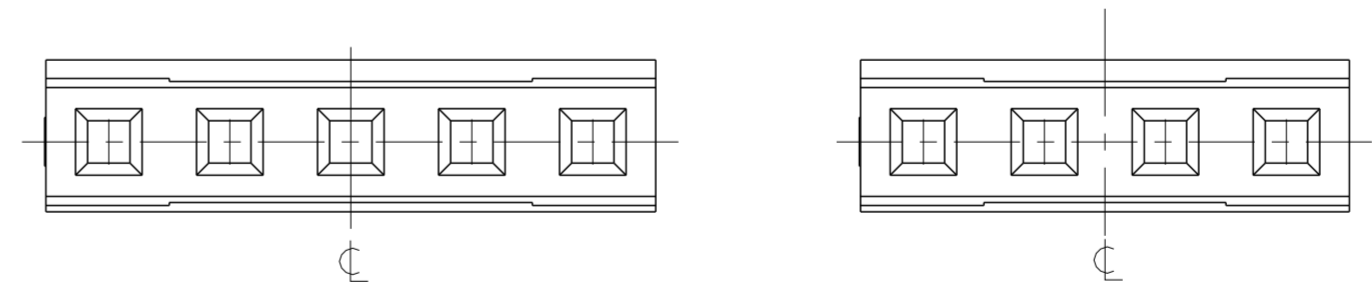

THIS DRAWING IS UNPUBLISHED. RELEASED FOR PUBLICATION
 © COPYRIGHT 2017 TE CONNECTIVITY ALL RIGHTS RESERVED.

REVISIONS				
P	LTR	DESCRIPTION	DATE	APVD
	A	RELEASE TO PRODUCTION	01APR2020	AY PS

NOTES:

- MATERIAL:
LCP BLACK, UL94 V0
- N = NUMBER OF POSITION PER HOUSING.
- HOUSING TO BE USED WITH CRIMP CONTACTS
2316113 (AWG 28-24/0.08-0.22 mm²) AND
2316114 (AWG 30-28/0.05-0.08 mm²)
- PACKAGING : BULK (BOX)

CENTERLINE FOR ODD AND EVEN POSITION HOUSINGS

SINGLE ROW HOUSING
PLAIN VERSION
-5 AS SHOWN
5:1

BOX PACKAGING		
2-2316102-5	50.1	25
2-2316102-4	48.1	24
2-2316102-3	46.1	23
2-2316102-2	44.1	22
2-2316102-1	42.1	21
2-2316102-0	40.1	20
1-2316102-9	38.1	19
1-2316102-8	36.1	18
1-2316102-7	34.1	17
1-2316102-6	32.1	16
1-2316102-5	30.1	15
1-2316102-4	28.1	14
1-2316102-3	26.1	13
1-2316102-2	24.1	12
1-2316102-1	22.1	11
1-2316102-0	20.1	10
2316102-9	18.1	9
2316102-8	16.1	8
2316102-7	14.1	7
2316102-6	12.1	6
2316102-5	10.1	5
2316102-4	8.1	4
2316102-3	6.1	3
2316102-2	4.1	2
PART NO.	DIM "E"	N