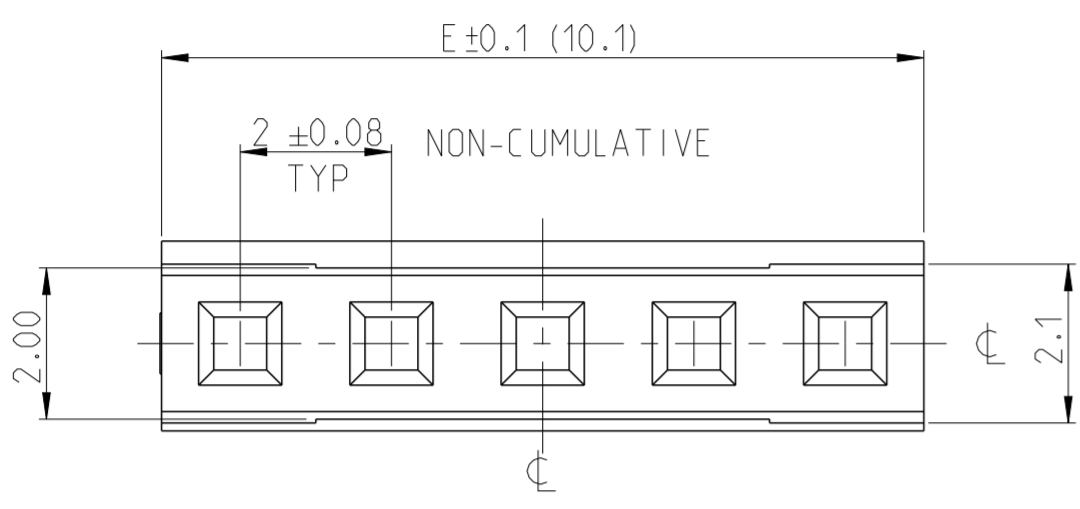

THIS DRAWING IS UNPUBLISHED. RELEASED FOR PUBLICATION
 © COPYRIGHT 2017 TE CONNECTIVITY ALL RIGHTS RESERVED.

REVISIONS				
P	LTR	DESCRIPTION	DATE	APVD
	A	RELEASE TO PRODUCTION	01APR2020	AY PS

NOTES:

- MATERIAL:
LCP BLACK, UL94 V0
- N = NUMBER OF POSITION PER HOUSING.
- HOUSING TO BE USED WITH CRIMP CONTACTS
2316113 (AWG 28-24/0.08-0.22 mm²) AND
2316114 (AWG 30-28/0.05-0.08 mm²)
- PACKAGING : BULK (BOX)

CENTERLINE FOR ODD AND EVEN POSITION HOUSINGS

SINGLE ROW HOUSING
PLAIN VERSION
-5 AS SHOWN
5:1

BOX PACKAGING		
2-2316102-5	50.1	25
2-2316102-4	48.1	24
2-2316102-3	46.1	23
2-2316102-2	44.1	22
2-2316102-1	42.1	21
2-2316102-0	40.1	20
1-2316102-9	38.1	19
1-2316102-8	36.1	18
1-2316102-7	34.1	17
1-2316102-6	32.1	16
1-2316102-5	30.1	15
1-2316102-4	28.1	14
1-2316102-3	26.1	13
1-2316102-2	24.1	12
1-2316102-1	22.1	11
1-2316102-0	20.1	10
2316102-9	18.1	9
2316102-8	16.1	8
2316102-7	14.1	7
2316102-6	12.1	6
2316102-5	10.1	5
2316102-4	8.1	4
2316102-3	6.1	3
2316102-2	4.1	2
PART NO.	DIM "E"	N

THIS DRAWING IS A CONTROLLED DOCUMENT.		DWN 29OCT2017 RAKSHITH R NAYAK	TE Connectivity	
DIMENSIONS: mm		CHK 29OCT2017 RAKSHITH R NAYAK		
TOLERANCES UNLESS OTHERWISE SPECIFIED:		APVD 11DEC2017 PRASHANTH S	NAME AMPMODU 2mm RECEPTACLE, WTB HOUSING, CRIMP, SR, PLAIN	
0 PLC ±		PRODUCT SPEC 108-64040-1	SIZE CAGE CODE DRAWING NO RESTRICTED TO	
1 PLC ±0.15		APPLICATION SPEC 114-32173	A2100779 C-2316102	
2 PLC ±0.10		WEIGHT -	SCALE 10:1 SHEET 1 OF 1 REV A	
3 PLC ±		CUSTOMER DRAWING		
4 PLC ±				
ANGLES ±2°				
FINISH -				
MATERIAL SEE NOTE 1				