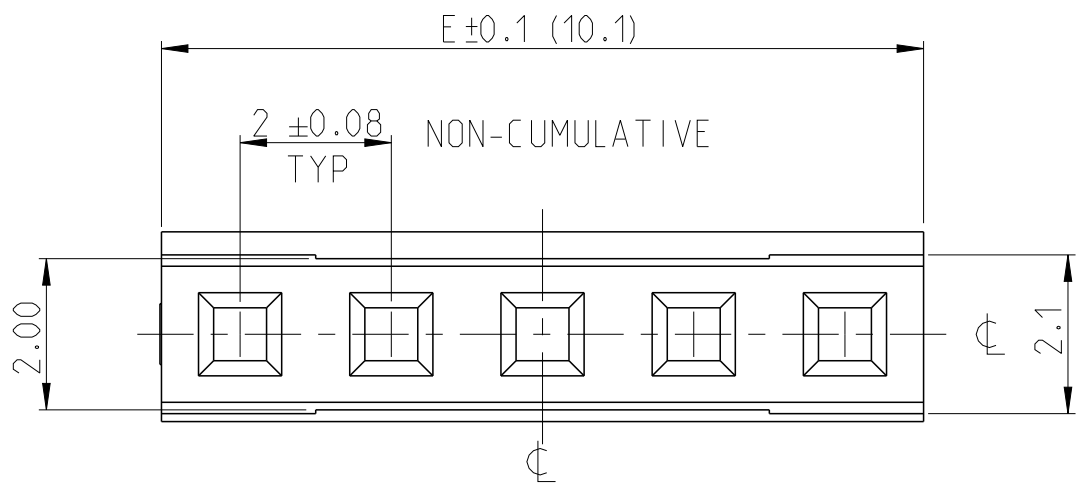

THIS DRAWING IS UNPUBLISHED. RELEASED FOR PUBLICATION
 © COPYRIGHT 2017 TE CONNECTIVITY ALL RIGHTS RESERVED.

REVISIONS				
P	LTR	DESCRIPTION	DATE	APVD
	A	RELEASE TO PRODUCTION	01APR2020	AY PS

- NOTES:
- MATERIAL:
LCP BLACK, UL94 V0
 - N = NUMBER OF POSITION PER HOUSING.
 - HOUSING TO BE USED WITH CRIMP CONTACTS
2316113 (AWG 28-24/0.08-0.22 mm²) AND
2316114 (AWG 30-28/0.05-0.08 mm²)
 - PACKAGING : BULK (BOX)

CENTERLINE FOR ODD AND EVEN POSITION HOUSINGS

SINGLE ROW HOUSING
PLAIN VERSION
-5 AS SHOWN
5:1

BOX PACKAGING		
2-2316102-5	50.1	25
2-2316102-4	48.1	24
2-2316102-3	46.1	23
2-2316102-2	44.1	22
2-2316102-1	42.1	21
2-2316102-0	40.1	20
1-2316102-9	38.1	19
1-2316102-8	36.1	18
1-2316102-7	34.1	17
1-2316102-6	32.1	16
1-2316102-5	30.1	15
1-2316102-4	28.1	14
1-2316102-3	26.1	13
1-2316102-2	24.1	12
1-2316102-1	22.1	11
1-2316102-0	20.1	10
2316102-9	18.1	9
2316102-8	16.1	8
2316102-7	14.1	7
2316102-6	12.1	6
2316102-5	10.1	5
2316102-4	8.1	4
2316102-3	6.1	3
2316102-2	4.1	2
PART NO.	DIM "E"	N