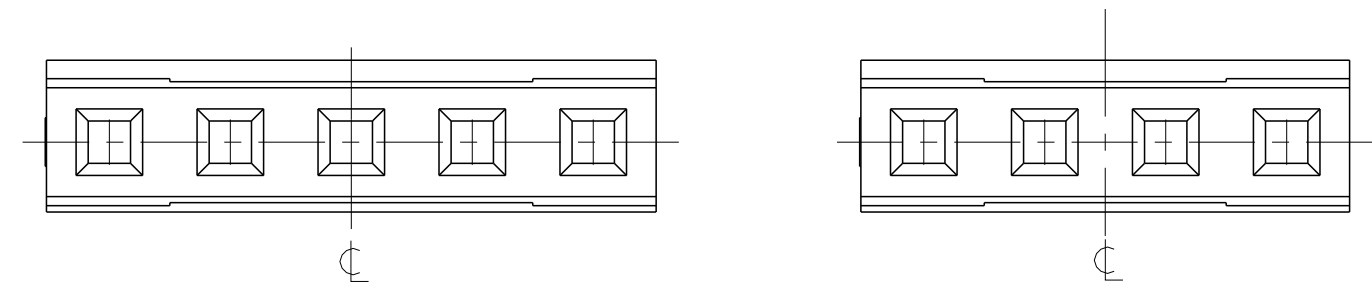

THIS DRAWING IS UNPUBLISHED. RELEASED FOR PUBLICATION
 © COPYRIGHT 2017 TE CONNECTIVITY ALL RIGHTS RESERVED.

REVISIONS				
P	LTR	DESCRIPTION	DATE	APVD
	A	RELEASE TO PRODUCTION	01APR2020	AY PS

- NOTES:
- MATERIAL:
LCP BLACK, UL94 V0
 - N = NUMBER OF POSITION PER HOUSING.
 - HOUSING TO BE USED WITH CRIMP CONTACTS
2316113 (AWG 28-24/0.08-0.22 mm²) AND
2316114 (AWG 30-28/0.05-0.08 mm²)
 - PACKAGING : BULK (BOX)

CENTERLINE FOR ODD AND EVEN POSITION HOUSINGS

SINGLE ROW HOUSING
PLAIN VERSION
-5 AS SHOWN
5:1

BOX PACKAGING		
2-2316102-5	50.1	25
2-2316102-4	48.1	24
2-2316102-3	46.1	23
2-2316102-2	44.1	22
2-2316102-1	42.1	21
2-2316102-0	40.1	20
1-2316102-9	38.1	19
1-2316102-8	36.1	18
1-2316102-7	34.1	17
1-2316102-6	32.1	16
1-2316102-5	30.1	15
1-2316102-4	28.1	14
1-2316102-3	26.1	13
1-2316102-2	24.1	12
1-2316102-1	22.1	11
1-2316102-0	20.1	10
2316102-9	18.1	9
2316102-8	16.1	8
2316102-7	14.1	7
2316102-6	12.1	6
2316102-5	10.1	5
2316102-4	8.1	4
2316102-3	6.1	3
2316102-2	4.1	2
PART NO.	DIM "E"	N