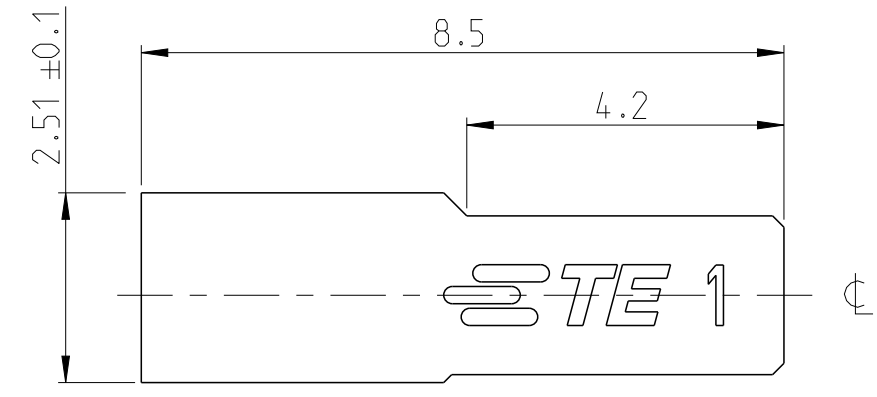

THIS DRAWING IS UNPUBLISHED. RELEASED FOR PUBLICATION
 © COPYRIGHT 2017 TE CONNECTIVITY ALL RIGHTS RESERVED.

REVISIONS				
P	LTR	DESCRIPTION	DATE	APVD
	A	RELEASE TO PRODUCTION	01APR2020	AY PS

- NOTES:
- MATERIAL:
LCP BLACK, UL94 V0
 - N = NUMBER OF POSITION PER HOUSING.
 - HOUSING TO BE USED WITH CRIMP CONTACTS
2316113 (AWG 28-24/0.08-0.22 mm²) AND
2316114 (AWG 30-28/0.05-0.08 mm²)
 - PACKAGING : BULK (BOX)

CENTERLINE FOR ODD AND EVEN POSITION HOUSINGS

SINGLE ROW HOUSING
PLAIN VERSION
-5 AS SHOWN
5:1

BOX PACKAGING		
2-2316102-5	50.1	25
2-2316102-4	48.1	24
2-2316102-3	46.1	23
2-2316102-2	44.1	22
2-2316102-1	42.1	21
2-2316102-0	40.1	20
1-2316102-9	38.1	19
1-2316102-8	36.1	18
1-2316102-7	34.1	17
1-2316102-6	32.1	16
1-2316102-5	30.1	15
1-2316102-4	28.1	14
1-2316102-3	26.1	13
1-2316102-2	24.1	12
1-2316102-1	22.1	11
1-2316102-0	20.1	10
2316102-9	18.1	9
2316102-8	16.1	8
2316102-7	14.1	7
2316102-6	12.1	6
2316102-5	10.1	5
2316102-4	8.1	4
2316102-3	6.1	3
2316102-2	4.1	2
PART NO.	DIM "E"	N

THIS DRAWING IS A CONTROLLED DOCUMENT.		DWN 29OCT2017 RAKSHITH R NAYAK	TE Connectivity	
DIMENSIONS: mm		CHK 29OCT2017 RAKSHITH R NAYAK		
TOLERANCES UNLESS OTHERWISE SPECIFIED:		APVD 11DEC2017 PRASHANTH S	NAME AMPMODU 2mm RECEPTACLE, W TB HOUSING, CRIMP, SR, PLAIN	
0 PLC ±		PRODUCT SPEC	SIZE	
1 PLC ±0.15		108-64040-1	CAGE CODE	
2 PLC ±0.10		APPLICATION SPEC	DRAWING NO	
3 PLC ±		114-32173	RESTRICTED TO	
4 PLC ±		WEIGHT	A2100779	
ANGLES ±2°		CUSTOMER DRAWING	SCALE 10:1 SHEET 1 OF 1 REV A	
FINISH				
MATERIAL SEE NOTE 1				