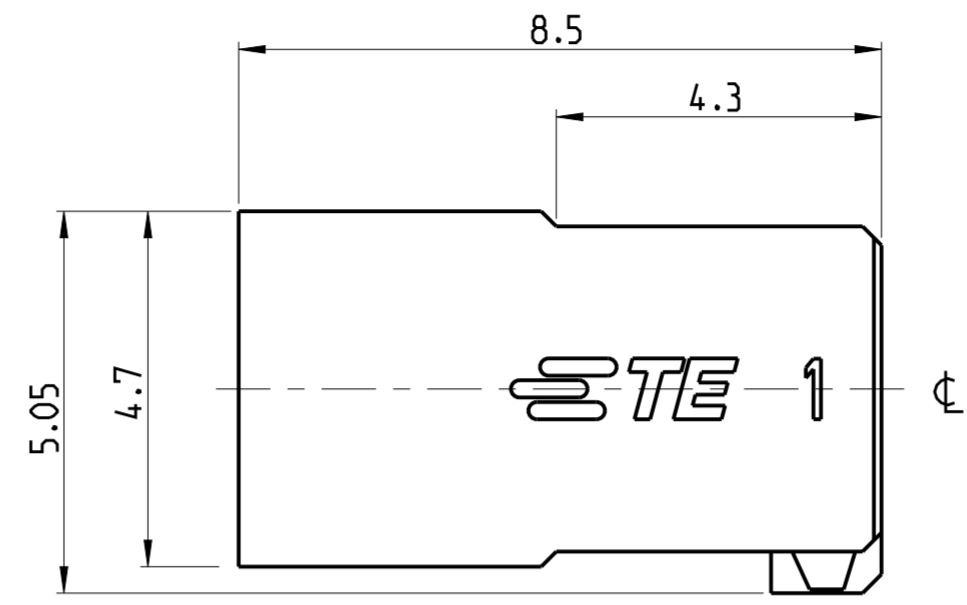

NOTES:

- MATERIAL:
LCP BLACK, UL94 V0
- N = NUMBER OF POSITION PER HOUSING.
- HOUSING TO BE USED WITH CRIMP CONTACTS
2316113 (AWG 28-24/0.08-0.22 mm²) AND
2316114 (AWG 30-28/0.05-0.08 mm²)
- PACKAGING : BULK BOX

DUAL ROW HOUSING
 POLARIZED W/ LOCKING RAMP.
 1- -6 AS SHOWN

SCALE 5:1

CENTER LINE FOR ODD AND EVEN
 POSITION HOUSINGS

SCALE 5:1

BOX PACKAGING		
5-2316109-0	50.1	50
4-2316109-4	44.1	44
4-2316109-0	40.1	40
3-2316109-4	34.1	34
3-2316109-2	32.1	32
3-2316109-0	30.1	30
2-2316109-8	28.1	28
2-2316109-6	26.1	26
2-2316109-4	24.1	24
2-2316109-2	22.1	22
2-2316109-0	20.1	20
1-2316109-8	18.1	18
1-2316109-6	16.1	16
1-2316109-4	14.1	14
PART NO.	DIM "E"	N

THIS DRAWING IS A CONTROLLED DOCUMENT.

DIMENSIONS:	TOLERANCES UNLESS OTHERWISE SPECIFIED:
mm	0 PLC ±
	1 PLC ±0.15
	2 PLC ±0.10
	3 PLC ±
	4 PLC ±
	ANGLES ±2°
MATERIAL	FINISH
SEE NOTE 1	-

DWN	06SEP2016
CHK	06SEP2016
APVD	06SEP2016
PRODUCT SPEC	108-64040-1
APPLICATION SPEC	114-32173
WEIGHT	-
CUSTOMER DRAWING	

		TE Connectivity	
NAME AMPMODU 2mm RECEPTACLE, w/B HOUSING, CRIMP, DR. W/ LOCK RAMP			
SIZE	CAGE CODE	DRAWING NO	RESTRICTED TO
A2	00779	C-2316109	-
SCALE 10:1		SHEET 1 OF 1	REV A1

X-ON Electronics

Largest Supplier of Electrical and Electronic Components