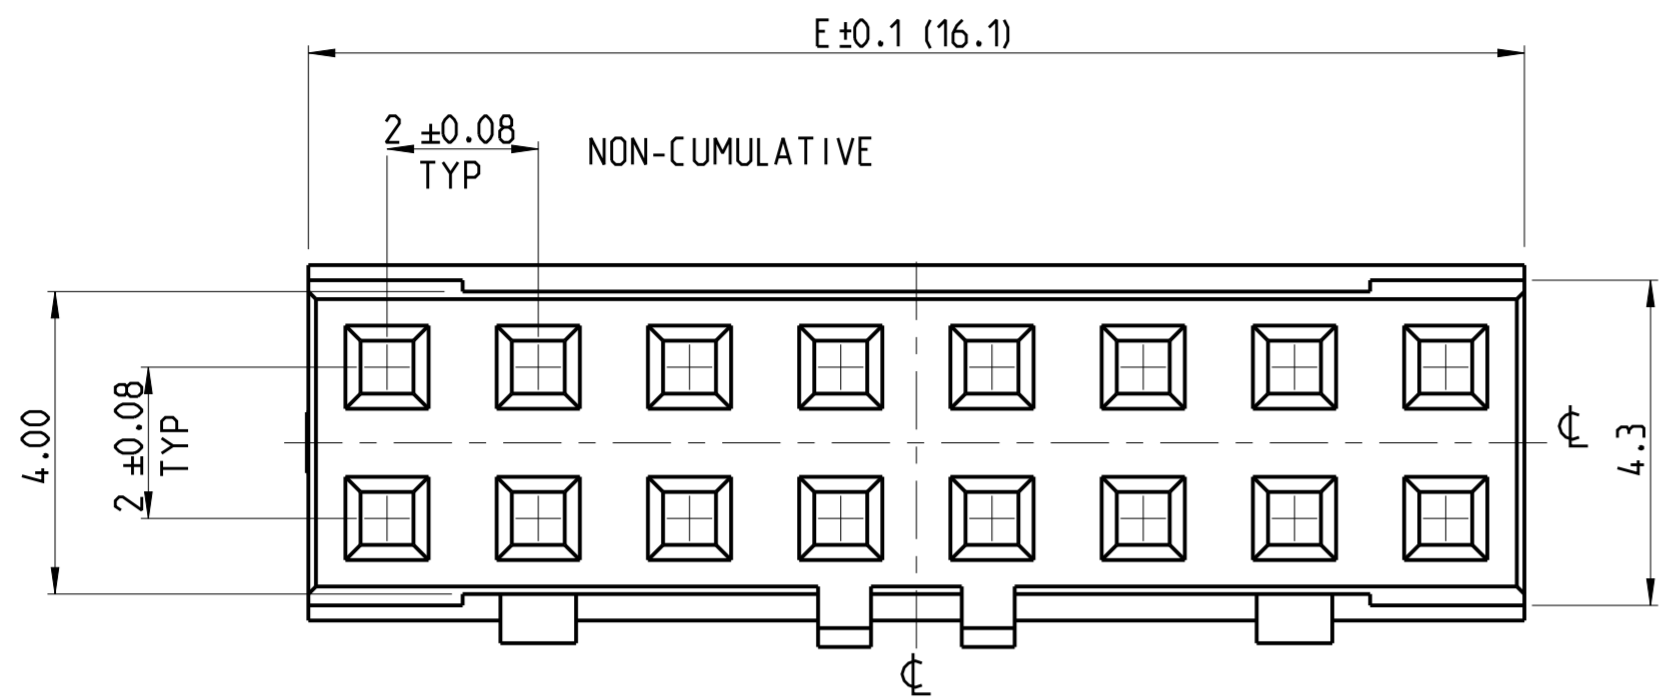

THIS DRAWING IS UNPUBLISHED. RELEASED FOR PUBLICATION
© COPYRIGHT 2017 TE Connectivity ALL RIGHTS RESERVED.

REVISIONS					
P	LTR	DESCRIPTION	DATE	DWN	APVD
A		RELEASE TO PRODUCTION	02APR2020	AY	PS
A1		34 POSITION ADDED	11MAR2021	AY	PS

NOTES:

1. MATERIAL:
  LCP BLACK, UL94 V0
2. N = NUMBER OF POSITION PER HOUSING.
3. HOUSING TO BE USED WITH CRIMP CONTACTS
  2316113 (AWG 28-24/0.08-0.22 mm²) AND
  2316114 (AWG 30-28/0.05-0.08 mm²)
4. PACKAGING : BULK BOX