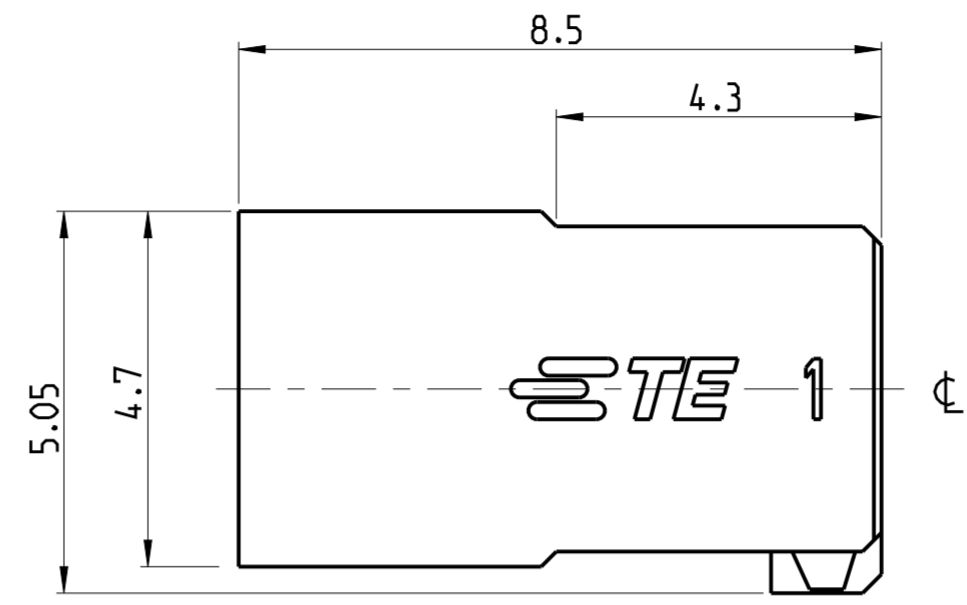

NOTES:

1. MATERIAL:
LCP BLACK, UL94 V0
2. N = NUMBER OF POSITION PER HOUSING.
3. HOUSING TO BE USED WITH CRIMP CONTACTS
2316113 (AWG 28-24/0.08-0.22 mm²) AND
2316114 (AWG 30-28/0.05-0.08 mm²)
4. PACKAGING : BULK BOX

DUAL ROW HOUSING
 POLARIZED W/ LOCKING RAMP.
 1- -6 AS SHOWN

SCALE 5:1

CENTER LINE FOR ODD AND EVEN
 POSITION HOUSINGS

SCALE 5:1

BOX PACKAGING		
5-2316109-0	50.1	50
4-2316109-4	44.1	44
4-2316109-0	40.1	40
3-2316109-4	34.1	34
3-2316109-2	32.1	32
3-2316109-0	30.1	30
2-2316109-8	28.1	28
2-2316109-6	26.1	26
2-2316109-4	24.1	24
2-2316109-2	22.1	22
2-2316109-0	20.1	20
1-2316109-8	18.1	18
1-2316109-6	16.1	16
1-2316109-4	14.1	14
PART NO.	DIM "E"	N

THIS DRAWING IS A CONTROLLED DOCUMENT.		DWN RAKSHITH R NAYAK 06SEP2016	TE Connectivity	
DIMENSIONS: mm		CHK PRASHANTH S 06SEP2016		
TOLERANCES UNLESS OTHERWISE SPECIFIED:		APVD PRASHANTH S 06SEP2016	NAME AMPMODU 2mm RECEPTACLE, w/B HOUSING, CRIMP, DR. W/ LOCK RAMP	
0 PLC ±		PRODUCT SPEC 108-64040-1	SIZE A2	
1 PLC ±0.15		APPLICATION SPEC 114-32173	CAGE CODE 00779	DRAWING NO C-2316109
2 PLC ±0.10		WEIGHT -	RESTRICTED TO -	
3 PLC ±		CUSTOMER DRAWING	SCALE 10:1	SHEET 1 OF 1
4 PLC ±			REV A1	
ANGLES ±2°				
FINISH -				