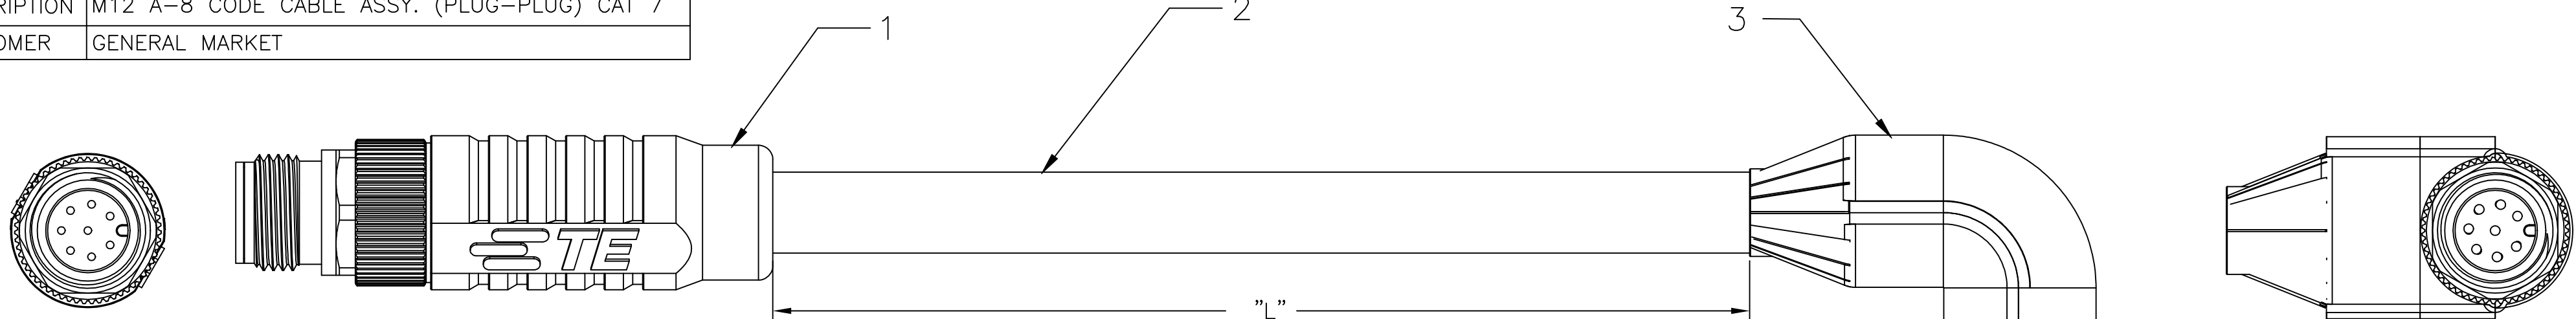

P	LTR	DESCRIPTION	DATE	DWN	APVD
	A1	REVISED PER ECR-18-000357	09JAN2018	GK	SE

WIRING TABLE				
PIN		568-B WIRING		PIN
1		WHITE ORANGE		1
2		ORANGE		2
3		WHITE GREEN		3
4		BLUE		4
5		GREEN		5
6		WHITE BLUE		6
7		WHITE BROWN		7
8		BROWN		8
0				0

SECTIONAL PICTORIAL VIEW OF THE CABLE

PICTORIAL VIEW

SL.NO.	PART NO.	DESCRIPTION	QTY
1	1-2823449-6	M12 A-8 CODED MALE CONNECTOR	1
2	2297799-1	TE CAT 7 CABLE (COLOR: BLUE)	METER (REF. TABLE)
3	1-2823587-3	M12 A-8 CODED MALE 90° CONNECTOR	1