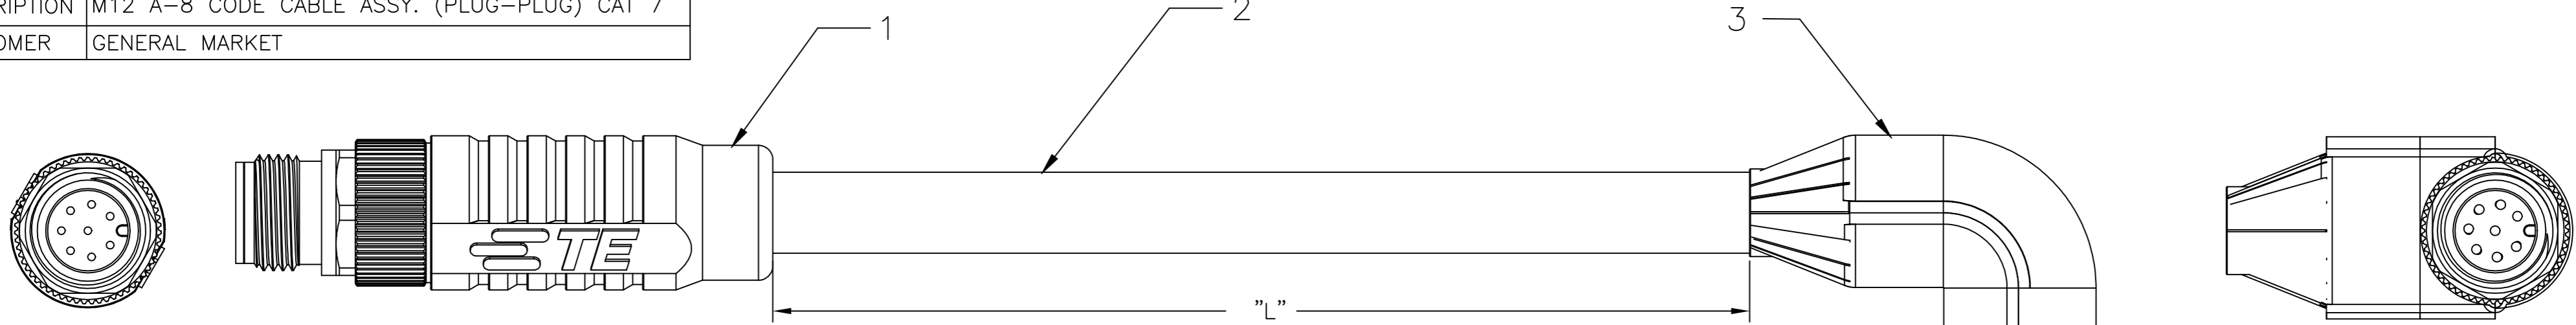

4

3

2

1

THIS DRAWING IS UNPUBLISHED.		RELEASED FOR PUBLICATION	
© COPYRIGHT - TE Connectivity		ALL RIGHTS RESERVED.	
PROJECT	PRJ-14-00004825		
PART NO.	X-2322423-X		
DESCRIPTION	M12 A-8 CODE CABLE ASSY. (PLUG-PLUG) CAT 7		
CUSTOMER	GENERAL MARKET		

REVISIONS					
P	LTR	DESCRIPTION	DATE	DWN	APVD
	A1	REVISED PER ECR-18-000357	09JAN2018	GK	SE

WIRING TABLE				
PIN		568-B WIRING		PIN
1		WHITE ORANGE		1
2		ORANGE		2
3		WHITE GREEN		3
4		BLUE		4
5		GREEN		5
6		WHITE BLUE		6
7		WHITE BROWN		7
8		BROWN		8
0				0

M12 A-CODE CABLE ASSEMBLY
(STRAIGHT AND RIGHT ANGLED CONNECTOR)

SECTION A-A