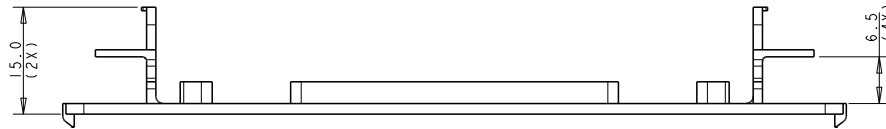

REVISIONS				
P	LTR	DESCRIPTION	DATE	DMN APVD
B		REVISED	27NOV19	J. W. S. L.

P/N: 2-2330553-1 AS SHOW

SCALE 1:1

- NOTE:
- MATERIAL:
    - TYPE: PC-ABS
    - COLOR: GREY
    - UL94V-0
  - THIS PRODUCT IS APPLICABLE FOR LGA4189 BOLSTER.

THIS DRAWING IS A CONTROLLED DOCUMENT.		DMN: JEFF WANG 20FEB2019	TE Connectivity		
DIMENSIONS: mm		CHK: BILL LV 20FEB2019			
TOLERANCES UNLESS OTHERWISE SPECIFIED: 0 PLC ±0.3 1 PLC ±0.3 2 PLC ±0.3 3 PLC ±- 4 PLC ±- ANGLES ±- FINISH -		APVD: SIMON LI 20FEB2019	NAME: LGA4189 DUST COVER		
MATERIAL: -		PRODUCT SPEC: -	SIZE: A2	CAGE CODE: -	DRAWING NO: C-2330553
CUSTOMER DRAWING		APPLICATION SPEC: -	WEIGHT: -	SCALE: 2:1	SHEET: 1 OF 1
		RESTRICTED TO: -	REV: B		