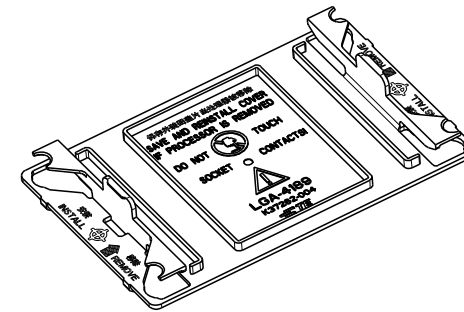

REVISIONS				
P	LTR	DESCRIPTION	DATE	DMN APVD
B		REVISED	27NOV19	J. W. S. L.

P/N: 2-2330553-1 AS SHOW

SCALE 1:1

- NOTE:
- MATERIAL:
    - TYPE: PC-ABS
    - COLOR: GREY
    - UL94V-0
  - THIS PRODUCT IS APPLICABLE FOR LGA4189 BOLSTER.

THIS DRAWING IS A CONTROLLED DOCUMENT.		DMN: JEFF WANG 20FEB2019	TE Connectivity		
DIMENSIONS: mm		CHK: BILL LV 20FEB2019			
TOLERANCES UNLESS OTHERWISE SPECIFIED: 0 PLC ±0.3 1 PLC ±0.3 2 PLC ±0.3 3 PLC ±- 4 PLC ±- ANGLES ±- FINISH -		APVD: SIMON LI 20FEB2019	NAME: LGA4189 DUST COVER		
MATERIAL: -		PRODUCT SPEC: -	SIZE: A2	CAGE CODE: -	DRAWING NO: C-2330553
CUSTOMER DRAWING		APPLICATION SPEC: -	WEIGHT: -	SCALE: 2:1	SHEET: 1 OF 1
		RESTRICTED TO: -	REV: B		