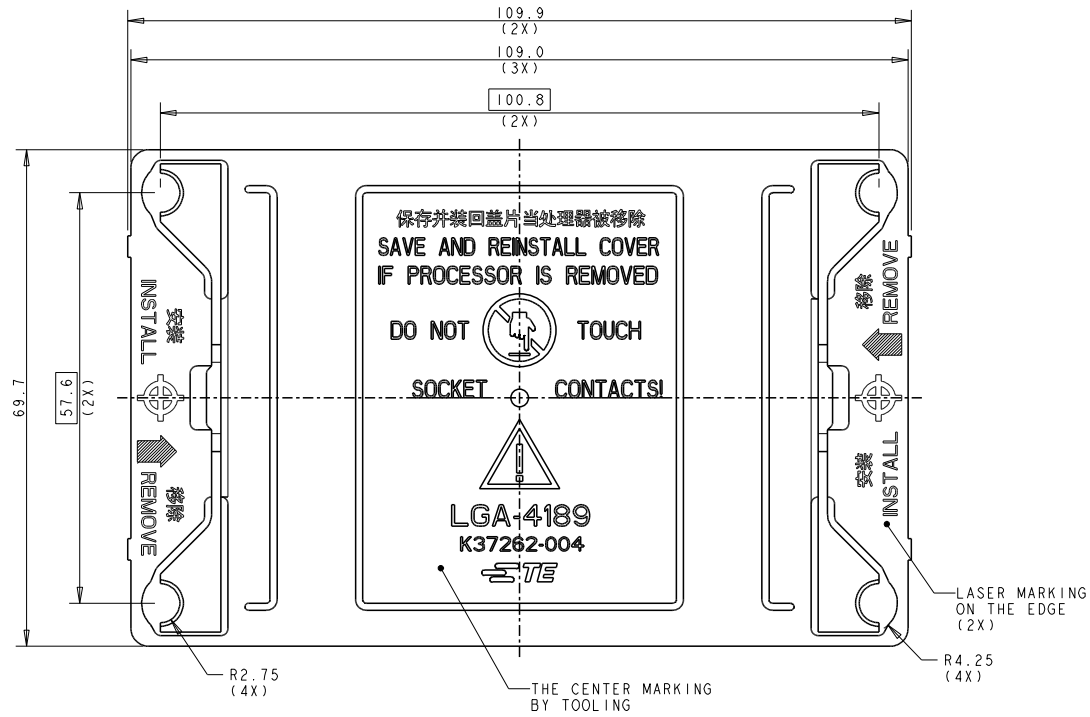

REVISIONS				
P	LTR	DESCRIPTION	DATE	DMN APVD
B		REVISED	27NOV19	J. W. S. L.

P/N: 2-2330553-1 AS SHOW

SCALE 1:1

- NOTE:
- MATERIAL:
    - TYPE: PC-ABS
    - COLOR: GREY
    - UL94V-0
  - THIS PRODUCT IS APPLICABLE FOR LGA4189 BOLSTER.

THIS DRAWING IS A CONTROLLED DOCUMENT.		DMN: JEFF WANG 20FEB2019	TE Connectivity		
DIMENSIONS: mm		CHK: BILL LV 20FEB2019			
TOLERANCES UNLESS OTHERWISE SPECIFIED: 0 PLC ±0.3 1 PLC ±0.3 2 PLC ±0.3 3 PLC ±- 4 PLC ±- ANGLES ±- FINISH -		APVD: SIMON LI 20FEB2019	NAME: LGA4189 DUST COVER		
MATERIAL: -		PRODUCT SPEC: -	SIZE: A2	CAGE CODE: -	DRAWING NO: C-2330553
CUSTOMER DRAWING		APPLICATION SPEC: -	WEIGHT: -	SCALE: 2:1	SHEET: 1 OF 1
		RESTRICTED TO: -	REV: B		