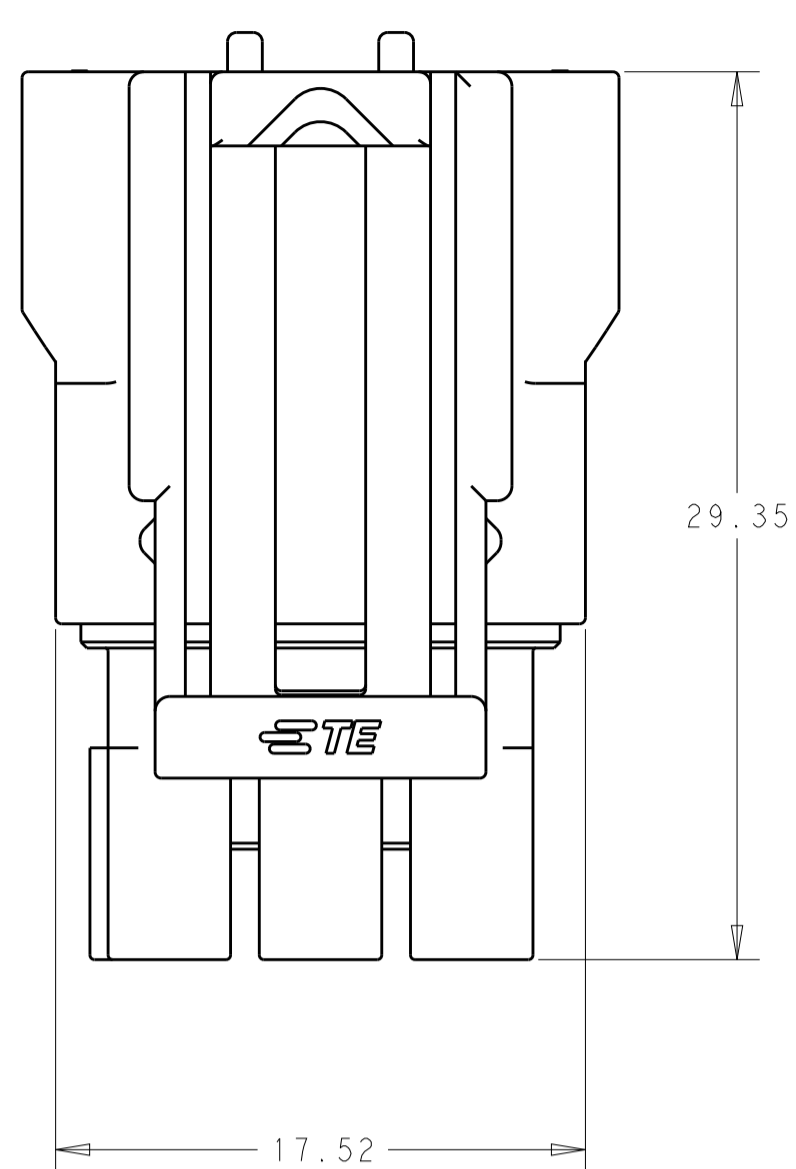

- 1 MATERIAL: PBT, GLASS FILLED
- 2 MATERIAL MARK: PBT GF
- 3 APPLICABLE CONTACT P/N:
2329913-*/2329916-*/2329912-*/2329914-*/2329915-*/2329917-*/
2337138-*/2337137-*
- 4 MATING CONNECTOR P/N
CAP HSG: *2336231-*/*-2337219-
TPA: 2337218-6
INTERFACE SEAL: 2325347-3 (2 PER PLUG)
GANG SEAL: 2325349-3 (2 PER PLUG)
- 5 FLAMMABILITY RATING: UL94 V-0

COLOR	KEYING	POSITIONS	PART NUMBER
BROWN	KEY C	2*3	3-2336229-6
LIGHT GRAY	KEY B	2*3	2-2336229-6
NATURAL	KEY A	2*3	1-2336229-6

THIS DRAWING IS A CONTROLLED DOCUMENT.

DIMENSIONS:	TOLERANCES UNLESS OTHERWISE SPECIFIED:	DWN B. WEAVER 19JUN2018	CHK S. FERNANDES 19JUN2018	APVD C. YI 19JUN2018
mm	0 PLC ± 1 PLC ±0.50 3 PLC ± 4 PLC ± ANGLES ±	PRODUCT SPEC	NAME PLUG HOUSING, POWER VERSA-LOCK	
MATERIAL	FINISH	APPLICATION SPEC	SIZE	CAGE CODE DRAWING NO
1		114-143082	A100779	C=2336229
CUSTOMER DRAWING		RESTRICTED TO	SCALE 4:1	SHEET 1 OF 1 REV E