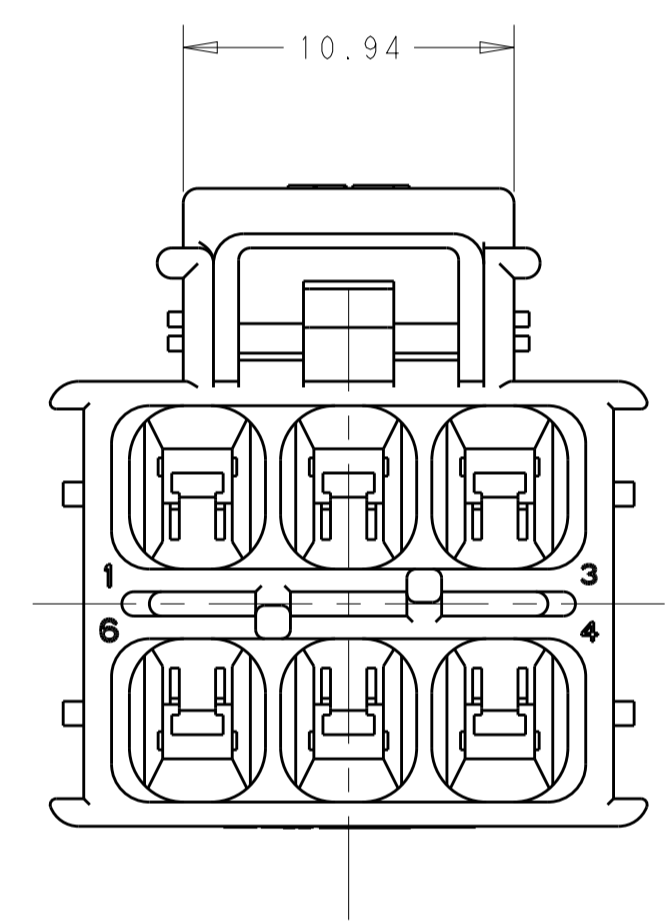

- 1 MATERIAL: PBT, GLASS FILLED
- 2 MATERIAL MARK: PBT GF
- 3 APPLICABLE CONTACT P/N:
2329913-*/2329916-*/2329912-*/2329914-*/2329915-*/2329917-*/
2337138-*/2337137-*
- 4 MATING CONNECTOR P/N
CAP HSG: *2336231-*/*-2337219-
TPA: 2337218-6
INTERFACE SEAL: 2325347-3 (2 PER PLUG)
GANG SEAL: 2325349-3 (2 PER PLUG)
- 5 FLAMMABILITY RATING: UL94 V-0

COLOR	KEYING	POSITIONS	PART NUMBER
BROWN	KEY C	2*3	3-2336229-6
LIGHT GRAY	KEY B	2*3	2-2336229-6
NATURAL	KEY A	2*3	1-2336229-6

THIS DRAWING IS A CONTROLLED DOCUMENT.

DIMENSIONS:	TOLERANCES UNLESS OTHERWISE SPECIFIED:	DWN B. WEAVER 19JUN2018	CHK S. FERNANDES 19JUN2018	APVD C. YI 19JUN2018
mm	0 PLC ± 1 PLC ±0.50 3 PLC ± 4 PLC ± ANGLES ±	PRODUCT SPEC	NAME PLUG HOUSING, POWER VERSA-LOCK	
MATERIAL	FINISH	APPLICATION SPEC	SIZE	CAGE CODE DRAWING NO
1		114-143082	A100779	C=2336229
CUSTOMER DRAWING		RESTRICTED TO	SCALE 4:1	SHEET 1 OF 1 REV E