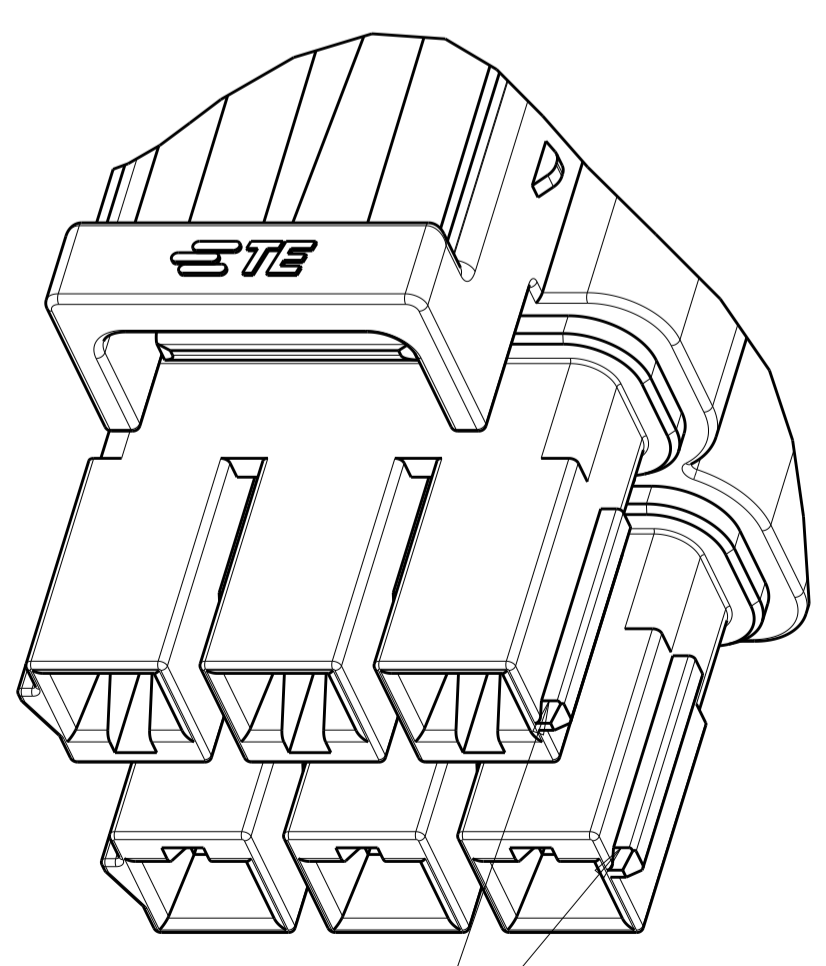

- 1 MATERIAL: PBT, GLASS FILLED
- 2 MATERIAL MARK: PBT GF
- 3 APPLICABLE CONTACT P/N:
2329913-*/2329916-*/2329912-*/2329914-*/2329915-*/2329917-*/
2337138-*/2337137-*
- 4 MATING CONNECTOR P/N
CAP HSG: *2336231-*/*-2337219-
TPA: 2337218-6
INTERFACE SEAL: 2325347-3 (2 PER PLUG)
GANG SEAL: 2325349-3 (2 PER PLUG)
- 5 FLAMMABILITY RATING: UL94 V-0

COLOR	KEYING	POSITIONS	PART NUMBER
BROWN	KEY C	2*3	3-2336229-6
LIGHT GRAY	KEY B	2*3	2-2336229-6
NATURAL	KEY A	2*3	1-2336229-6

THIS DRAWING IS A CONTROLLED DOCUMENT.

DIMENSIONS:	TOLERANCES UNLESS OTHERWISE SPECIFIED:	DWN B. WEAVER 19JUN2018	CHK S. FERNANDES 19JUN2018	APVD C. YI 19JUN2018
mm	0 PLC ± 1 PLC ±0.50 3 PLC ± 4 PLC ± ANGLES ±	PRODUCT SPEC	NAME PLUG HOUSING, POWER VERSA-LOCK	
MATERIAL	FINISH	APPLICATION SPEC	SIZE	CAGE CODE DRAWING NO
1		114-143082	A100779	C=2336229
CUSTOMER DRAWING		RESTRICTED TO	SCALE 4:1	SHEET 1 OF 1 REV E