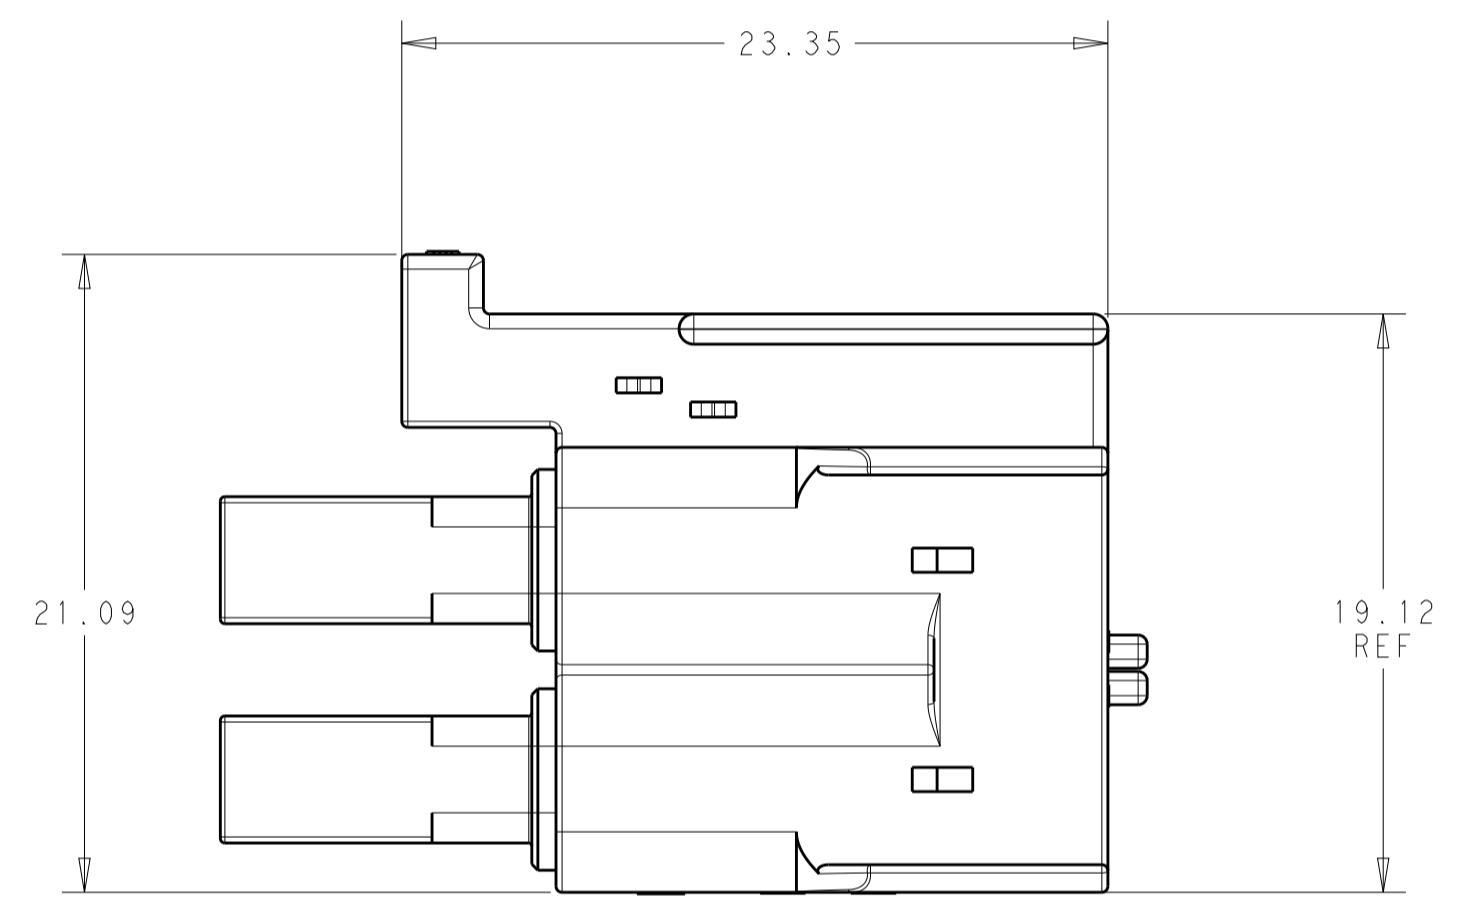

- 1 MATERIAL: PBT, GLASS FILLED
- 2 MATERIAL MARK: PBT GF
- 3 APPLICABLE CONTACT P/N:
2329913-*/2329916-*/2329912-*/2329914-*/2329915-*/2329917-*/
2337138-*/2337137-*
- 4 MATING CONNECTOR P/N
CAP HSG: *2336231-*/*-2337219-
TPA: 2337218-6
INTERFACE SEAL: 2325347-3 (2 PER PLUG)
GANG SEAL: 2325349-3 (2 PER PLUG)
- 5 FLAMMABILITY RATING: UL94 V-0

COLOR	KEYING	POSITIONS	PART NUMBER
BROWN	KEY C	2*3	3-2336229-6
LIGHT GRAY	KEY B	2*3	2-2336229-6
NATURAL	KEY A	2*3	1-2336229-6

THIS DRAWING IS A CONTROLLED DOCUMENT.

DIMENSIONS:	TOLERANCES UNLESS OTHERWISE SPECIFIED:	DWN B. WEAVER 19JUN2018	CHK S. FERNANDES 19JUN2018	APVD C. YI 19JUN2018
mm	0 PLC ± 1 PLC ±0.50 3 PLC ± 4 PLC ± ANGLES ±	PRODUCT SPEC	NAME PLUG HOUSING, POWER VERSA-LOCK	
MATERIAL	FINISH	APPLICATION SPEC	SIZE	CAGE CODE DRAWING NO
1		114-143082	A100779	C=2336229
CUSTOMER DRAWING		RESTRICTED TO	SCALE 4:1	SHEET 1 OF 1 REV E