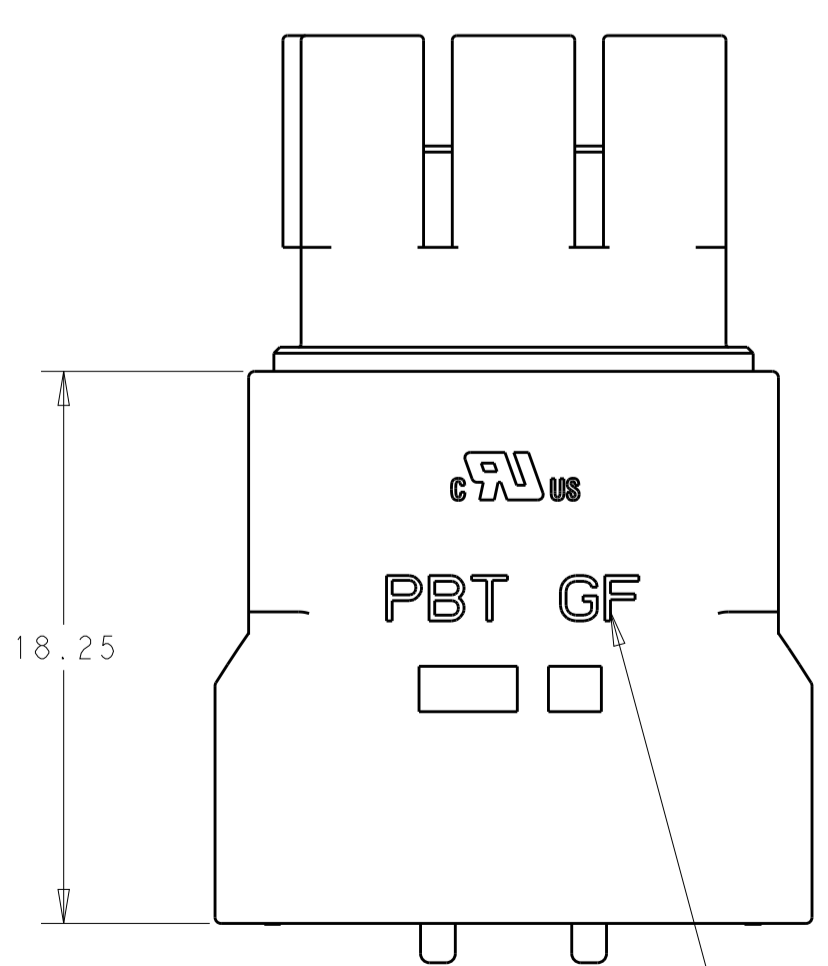

- 1 MATERIAL: PBT, GLASS FILLED
- 2 MATERIAL MARK: PBT GF
- 3 APPLICABLE CONTACT P/N:
2329913-*/2329916-*/2329912-*/2329914-*/2329915-*/2329917-*/
2337138-*/2337137-*
- 4 MATING CONNECTOR P/N
CAP HSG: *2336231-*/*-2337219-
TPA: 2337218-6
INTERFACE SEAL: 2325347-3 (2 PER PLUG)
GANG SEAL: 2325349-3 (2 PER PLUG)
- 5 FLAMMABILITY RATING: UL94 V-0

COLOR	KEYING	POSITIONS	PART NUMBER
BROWN	KEY C	2*3	3-2336229-6
LIGHT GRAY	KEY B	2*3	2-2336229-6
NATURAL	KEY A	2*3	1-2336229-6

THIS DRAWING IS A CONTROLLED DOCUMENT.

DIMENSIONS:	TOLERANCES UNLESS OTHERWISE SPECIFIED:	DWN B. WEAVER 19JUN2018	CHK S. FERNANDES 19JUN2018	APVD C. YI 19JUN2018
mm	0 PLC ± 1 PLC ±0.50 3 PLC ± 4 PLC ± ANGLES ±	PRODUCT SPEC	NAME PLUG HOUSING, POWER VERSA-LOCK	
MATERIAL	FINISH	APPLICATION SPEC	SIZE	CAGE CODE DRAWING NO
1		114-143082	A100779	C=2336229
CUSTOMER DRAWING		RESTRICTED TO	SCALE 4:1	SHEET 1 OF 1 REV E