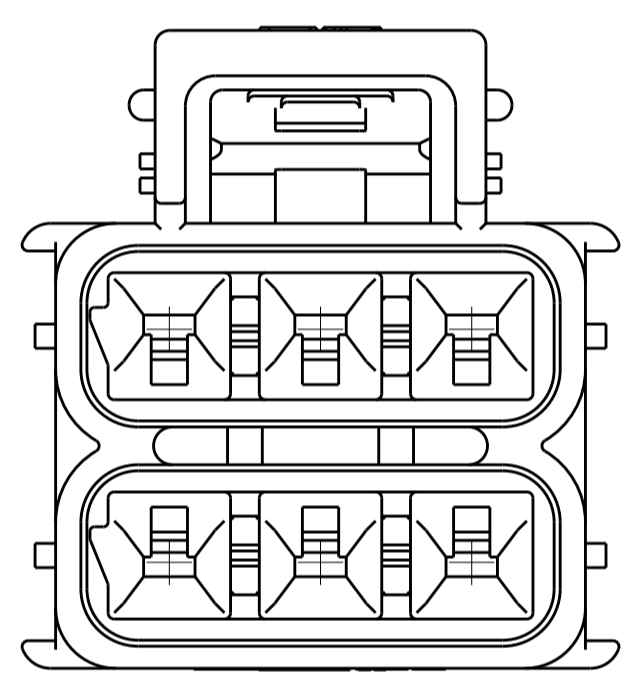

- 1 MATERIAL: PBT, GLASS FILLED
- 2 MATERIAL MARK: PBT GF
- 3 APPLICABLE CONTACT P/N:
2329913-*/2329916-*/2329912-*/2329914-*/2329915-*/2329917-*/
2337138-*/2337137-*
- 4 MATING CONNECTOR P/N
CAP HSG: *2336231-*/*-2337219-
TPA: 2337218-6
INTERFACE SEAL: 2325347-3 (2 PER PLUG)
GANG SEAL: 2325349-3 (2 PER PLUG)
- 5 FLAMMABILITY RATING: UL94 V-0

COLOR	KEYING	POSITIONS	PART NUMBER
BROWN	KEY C	2*3	3-2336229-6
LIGHT GRAY	KEY B	2*3	2-2336229-6
NATURAL	KEY A	2*3	1-2336229-6

THIS DRAWING IS A CONTROLLED DOCUMENT.

DIMENSIONS:	TOLERANCES UNLESS OTHERWISE SPECIFIED:	DWN B. WEAVER 19JUN2018	CHK S. FERNANDES 19JUN2018	APVD C. YI 19JUN2018
mm	0 PLC ± 1 PLC ±0.50 3 PLC ± 4 PLC ± ANGLES ±	PRODUCT SPEC	NAME PLUG HOUSING, POWER VERSA-LOCK	
MATERIAL	FINISH	APPLICATION SPEC	SIZE	CAGE CODE DRAWING NO
1		114-143082	A100779	C=2336229
CUSTOMER DRAWING		RESTRICTED TO	SCALE 4:1	SHEET 1 OF 1 REV E