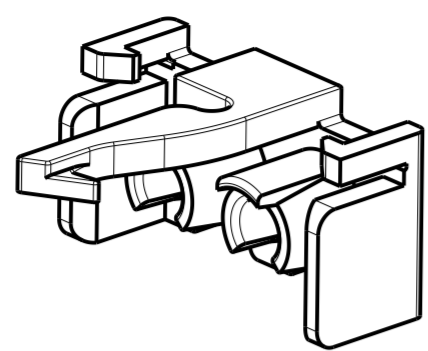

P	LTR	DESCRIPTION	DATE	DWN	APVD
A		REVISED PER ECN-20-100209	10AUG2020	BDA	SF
AI		REVISED PER ECN-21-105912	11JUN2021	WLS	VS

**1\*2 POSITION**

**1\*5 POSITION**

⚠ MATERIAL: PA66/6, UL94-V0, COLOR BLACK.

**1\*3 POSITION**

**1\*4 POSITION**

1*5	2-2350655-5
1*4	2-2350655-4
1*3	2-2350655-3
1*2	2-2350655-2
POSITIONS	PART NUMBER

THIS DRAWING IS A CONTROLLED DOCUMENT.		DWN B. WEAVER 01MAR2019
DIMENSIONS: IN		CHK V. AMSLER 01MAR2019
TOLERANCES UNLESS OTHERWISE SPECIFIED:		APVD S. FERNANDES 01MAR2019
0 PLC	±	PRODUCT SPEC
1 PLC	±	APPLICATION SPEC
2 PLC	±	WEIGHT
3 PLC	±.020	CUSTOMER DRAWING
4 PLC	±	SCALE 3:1
ANGLES	±	SHEET OF
FINISH	-	REV A1

TE Connectivity NAME TPA, UNIVERSAL MATE-N-LOCK		SIZE	CAGE CODE	DRAWING NO	RESTRICTED TO
		A2	00779	C-2350655	-