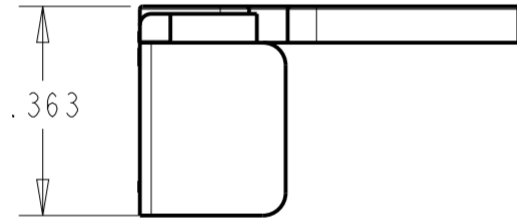

P	LTR	DESCRIPTION	DATE	DWN	APVD
A		REVISED PER ECN-20-100209	10AUG2020	BDA	SF
AI		REVISED PER ECN-21-105912	11JUN2021	WLS	VS

**1\*2 POSITION**

**1\*5 POSITION**

⚠ MATERIAL: PA66/6, UL94-V0, COLOR BLACK.

**1\*3 POSITION**

**1\*4 POSITION**

1*5	2-2350655-5
1*4	2-2350655-4
1*3	2-2350655-3
1*2	2-2350655-2
POSITIONS	PART NUMBER

THIS DRAWING IS A CONTROLLED DOCUMENT.		DWN B. WEAVER 01MAR2019
DIMENSIONS: IN		CHK V. AMSLER 01MAR2019
TOLERANCES UNLESS OTHERWISE SPECIFIED:		APVD S. FERNANDES 01MAR2019
0 PLC	±	PRODUCT SPEC
1 PLC	±	APPLICATION SPEC
2 PLC	±	WEIGHT
3 PLC	±.020	CUSTOMER DRAWING
4 PLC	±	SCALE 3:1
ANGLES	±	SHEET OF
FINISH	-	REV A1