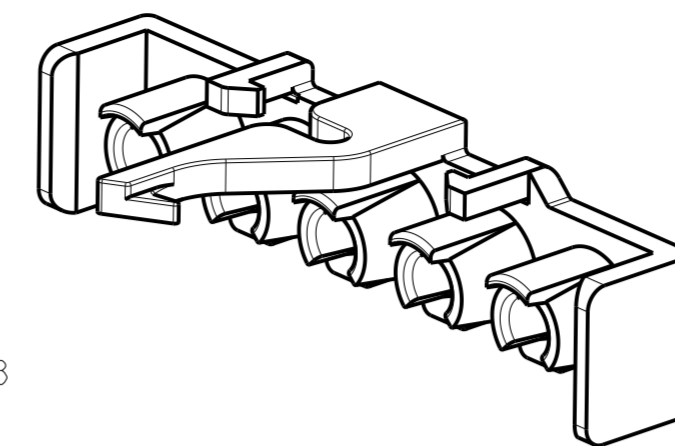

P	LTR	DESCRIPTION	DATE	DWN	APVD
A		REVISED PER ECN-20-100209	10AUG2020	BDA	SF
AI		REVISED PER ECN-21-105912	11JUN2021	WLS	VS

**1\*2 POSITION**

**1\*5 POSITION**

⚠ MATERIAL: PA66/6, UL94-V0, COLOR BLACK.

**1\*3 POSITION**

**1\*4 POSITION**

1*5	2-2350655-5
1*4	2-2350655-4
1*3	2-2350655-3
1*2	2-2350655-2
POSITIONS	PART NUMBER

THIS DRAWING IS A CONTROLLED DOCUMENT.		DWN B. WEAVER 01MAR2019
DIMENSIONS: IN		CHK V. AMSLER 01MAR2019
TOLERANCES UNLESS OTHERWISE SPECIFIED:		APVD S. FERNANDES 01MAR2019
0 PLC	±	PRODUCT SPEC
1 PLC	±	APPLICATION SPEC
2 PLC	±	WEIGHT
3 PLC	±.020	CUSTOMER DRAWING
4 PLC	±	SCALE 3:1
ANGLES	±	SHEET OF
FINISH	-	REV A1

TE Connectivity NAME TPA, UNIVERSAL MATE-N-LOCK		SIZE	CAGE CODE	DRAWING NO	RESTRICTED TO
		A2	00779	C-2350655	-