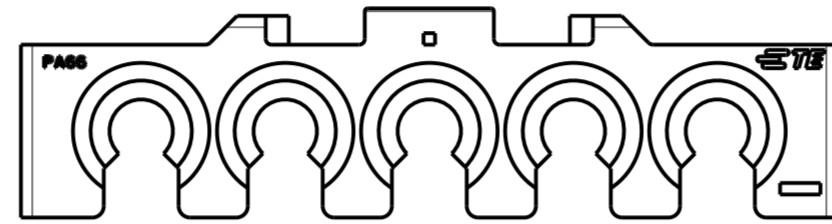

P	LTR	DESCRIPTION	DATE	DWN	APVD
A		REVISED PER ECN-20-100209	10AUG2020	BDA	SF
AI		REVISED PER ECN-21-105912	11JUN2021	WLS	VS

**1\*2 POSITION**

**1\*5 POSITION**

⚠ MATERIAL: PA66/6, UL94-V0, COLOR BLACK.

**1\*3 POSITION**

**1\*4 POSITION**

1*5	2-2350655-5
1*4	2-2350655-4
1*3	2-2350655-3
1*2	2-2350655-2
POSITIONS	PART NUMBER

THIS DRAWING IS A CONTROLLED DOCUMENT.		DWN B. WEAVER 01MAR2019
DIMENSIONS: IN		CHK V. AMSLER 01MAR2019
TOLERANCES UNLESS OTHERWISE SPECIFIED:		APVD S. FERNANDES 01MAR2019
0 PLC	±	PRODUCT SPEC
1 PLC	±	APPLICATION SPEC
2 PLC	±	WEIGHT
3 PLC	±.020	CUSTOMER DRAWING
4 PLC	±	SCALE 3:1
ANGLES	±	SHEET OF
FINISH	-	REV A1

TE Connectivity NAME TPA, UNIVERSAL MATE-N-LOCK		SIZE	CAGE CODE	DRAWING NO	RESTRICTED TO
		A2	00779	C-2350655	-