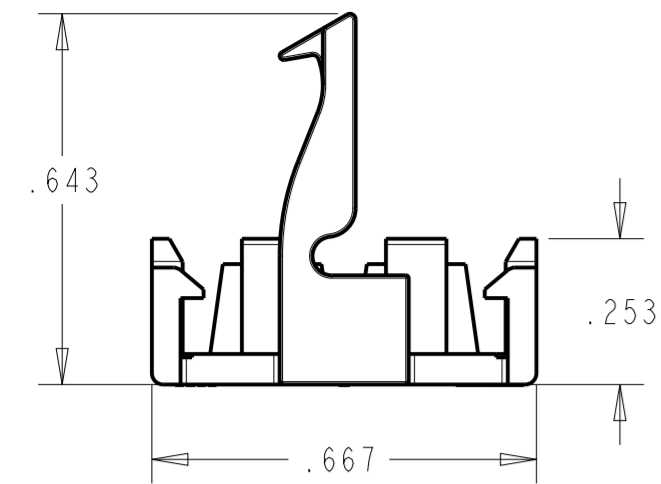

P	LTR	DESCRIPTION	DATE	DWN	APVD
A		REVISED PER ECN-20-100209	10AUG2020	BDA	SF
AI		REVISED PER ECN-21-105912	11JUN2021	WLS	VS

**1\*2 POSITION**

**1\*5 POSITION**

⚠ MATERIAL: PA66/6, UL94-V0, COLOR BLACK.

**1\*3 POSITION**

**1\*4 POSITION**

1*5	2-2350655-5
1*4	2-2350655-4
1*3	2-2350655-3
1*2	2-2350655-2
POSITIONS	PART NUMBER

THIS DRAWING IS A CONTROLLED DOCUMENT.		DWN B. WEAVER 01MAR2019
DIMENSIONS: IN		CHK V. AMSLER 01MAR2019
TOLERANCES UNLESS OTHERWISE SPECIFIED:		APVD S. FERNANDES 01MAR2019
0 PLC	±	PRODUCT SPEC
1 PLC	±	APPLICATION SPEC
2 PLC	±	WEIGHT
3 PLC	±.020	CUSTOMER DRAWING
4 PLC	±	SCALE 3:1
ANGLES	±	SHEET OF
FINISH	-	REV A1

TE Connectivity NAME TPA, UNIVERSAL MATE-N-LOCK		SIZE	CAGE CODE	DRAWING NO	RESTRICTED TO
		A2	00779	C-2350655	-