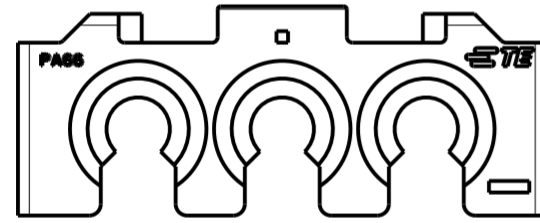

P	LTR	DESCRIPTION	DATE	DWN	APVD
A		REVISED PER ECN-20-100209	10AUG2020	BDA	SF
AI		REVISED PER ECN-21-105912	11JUN2021	WLS	VS

**1\*2 POSITION**

**1\*5 POSITION**

⚠ MATERIAL: PA66/6, UL94-V0, COLOR BLACK.

**1\*3 POSITION**

**1\*4 POSITION**

1*5	2-2350655-5
1*4	2-2350655-4
1*3	2-2350655-3
1*2	2-2350655-2
POSITIONS	PART NUMBER

THIS DRAWING IS A CONTROLLED DOCUMENT.		DWN B. WEAVER 01MAR2019
DIMENSIONS: IN		CHK V. AMSLER 01MAR2019
TOLERANCES UNLESS OTHERWISE SPECIFIED:		APVD S. FERNANDES 01MAR2019
0 PLC	±	PRODUCT SPEC
1 PLC	±	APPLICATION SPEC
2 PLC	±	WEIGHT
3 PLC	±.020	CUSTOMER DRAWING
4 PLC	±	SCALE 3:1
ANGLES	±	SHEET OF
FINISH	-	REV A1

TE Connectivity NAME TPA, UNIVERSAL MATE-N-LOCK		SIZE	CAGE CODE	DRAWING NO	RESTRICTED TO
		A2	00779	C-2350655	-