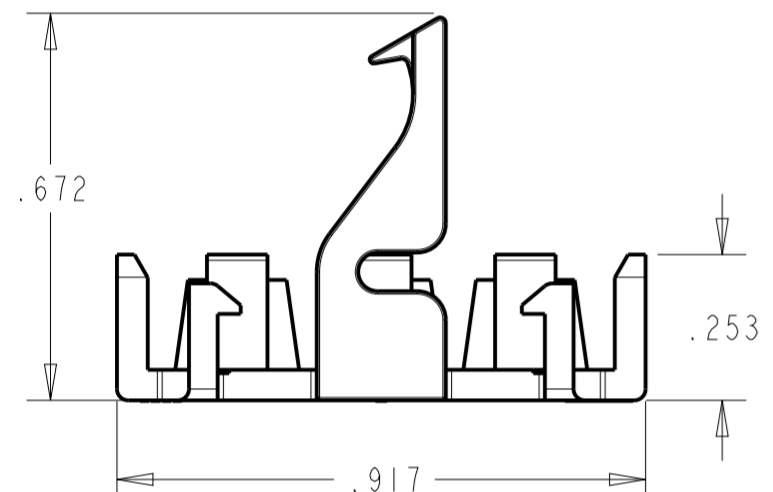

P	LTR	DESCRIPTION	DATE	DWN	APVD
A		REVISED PER ECN-20-100209	10AUG2020	BDA	SF
AI		REVISED PER ECN-21-105912	11JUN2021	WLS	VS

**1\*2 POSITION**

**1\*5 POSITION**

⚠ MATERIAL: PA66/6, UL94-V0, COLOR BLACK.

**1\*3 POSITION**

**1\*4 POSITION**

1*5	2-2350655-5
1*4	2-2350655-4
1*3	2-2350655-3
1*2	2-2350655-2
POSITIONS	PART NUMBER

THIS DRAWING IS A CONTROLLED DOCUMENT.		DWN B. WEAVER 01MAR2019
DIMENSIONS: IN		CHK V. AMSLER 01MAR2019
TOLERANCES UNLESS OTHERWISE SPECIFIED:		APVD S. FERNANDES 01MAR2019
0 PLC	±	PRODUCT SPEC
1 PLC	±	APPLICATION SPEC
2 PLC	±	WEIGHT
3 PLC	±.020	CUSTOMER DRAWING
4 PLC	±	SCALE 3:1
ANGLES	±	SHEET OF
FINISH	-	REV A1

TE Connectivity NAME TPA, UNIVERSAL MATE-N-LOCK		SIZE	CAGE CODE	DRAWING NO	RESTRICTED TO
		A2	00779	C-2350655	-