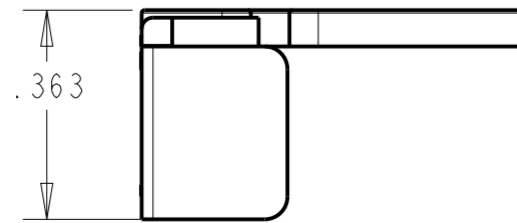

P	LTR	DESCRIPTION	DATE	DWN	APVD
A		REVISED PER ECN-20-100209	10AUG2020	BDA	SF
AI		REVISED PER ECN-21-105912	11JUN2021	WLS	VS

**1\*2 POSITION**

**1\*5 POSITION**

⚠ MATERIAL: PA66/6, UL94-V0, COLOR BLACK.

**1\*3 POSITION**

**1\*4 POSITION**

1*5	2-2350655-5
1*4	2-2350655-4
1*3	2-2350655-3
1*2	2-2350655-2
POSITIONS	PART NUMBER

THIS DRAWING IS A CONTROLLED DOCUMENT.		DWN B. WEAVER 01MAR2019
DIMENSIONS: IN		CHK V. AMSLER 01MAR2019
TOLERANCES UNLESS OTHERWISE SPECIFIED:		APVD S. FERNANDES 01MAR2019
0 PLC	±	PRODUCT SPEC
1 PLC	±	APPLICATION SPEC
2 PLC	±	WEIGHT
3 PLC	±.020	CUSTOMER DRAWING
4 PLC	±	SCALE 3:1
ANGLES	±	SHEET OF
FINISH	-	REV A1