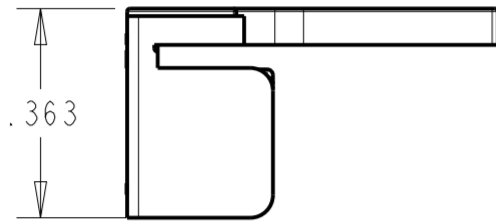

1*2 POSITION