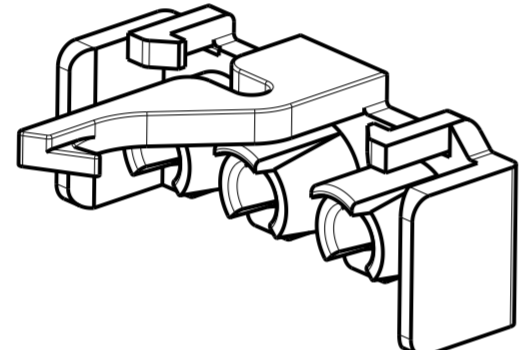

P	LTR	DESCRIPTION	DATE	DWN	APVD
A		REVISED PER ECN-20-100209	10AUG2020	BDA	SF
AI		REVISED PER ECN-21-105912	11JUN2021	WLS	VS

**1\*2 POSITION**

**1\*5 POSITION**

⚠ MATERIAL: PA66/6, UL94-V0, COLOR BLACK.

**1\*3 POSITION**

**1\*4 POSITION**

1*5	2-2350655-5
1*4	2-2350655-4
1*3	2-2350655-3
1*2	2-2350655-2
POSITIONS	PART NUMBER

THIS DRAWING IS A CONTROLLED DOCUMENT.		DWN B. WEAVER 01MAR2019
DIMENSIONS: IN		CHK V. AMSLER 01MAR2019
TOLERANCES UNLESS OTHERWISE SPECIFIED:		APVD S. FERNANDES 01MAR2019
0 PLC	±	PRODUCT SPEC
1 PLC	±	APPLICATION SPEC
2 PLC	±	WEIGHT
3 PLC	±.020	CUSTOMER DRAWING
4 PLC	±	SCALE 3:1
ANGLES	±	SHEET OF
FINISH	-	REV A1

TE Connectivity NAME TPA, UNIVERSAL MATE-N-LOCK		SIZE	CAGE CODE	DRAWING NO	RESTRICTED TO
		A2	00779	C-2350655	-