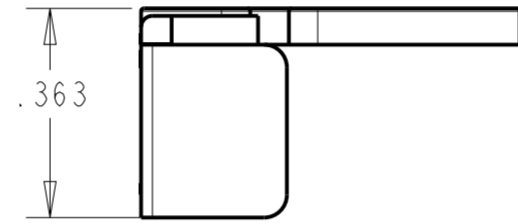

P	LTR	DESCRIPTION	DATE	DWN	APVD
A		REVISED PER ECN-20-100209	10AUG2020	BDA	SF
AI		REVISED PER ECN-21-105912	11JUN2021	WLS	VS

**1\*2 POSITION**

**1\*5 POSITION**

⚠ MATERIAL: PA66/6, UL94-V0, COLOR BLACK.

**1\*3 POSITION**

**1\*4 POSITION**

1*5	2-2350655-5
1*4	2-2350655-4
1*3	2-2350655-3
1*2	2-2350655-2
POSITIONS	PART NUMBER

THIS DRAWING IS A CONTROLLED DOCUMENT.		DWN B. WEAVER 01MAR2019
DIMENSIONS: IN		CHK V. AMSLER 01MAR2019
TOLERANCES UNLESS OTHERWISE SPECIFIED:		APVD S. FERNANDES 01MAR2019
0 PLC	±	PRODUCT SPEC
1 PLC	±	APPLICATION SPEC
2 PLC	±	WEIGHT
3 PLC	±.020	CUSTOMER DRAWING
4 PLC	±	SCALE 3:1
ANGLES	±	SHEET OF
FINISH	-	REV A1