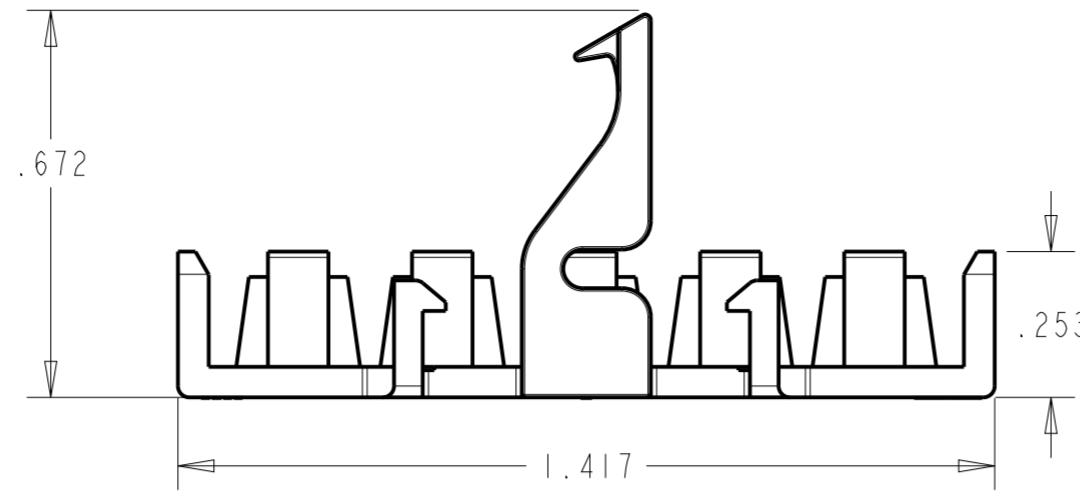

P	LTR	DESCRIPTION	DATE	DWN	APVD
A		REVISED PER ECN-20-100209	10AUG2020	BDA	SF
AI		REVISED PER ECN-21-105912	11JUN2021	WLS	VS

**1\*2 POSITION**

**1\*5 POSITION**

⚠ MATERIAL: PA66/6, UL94-V0, COLOR BLACK.

**1\*3 POSITION**

**1\*4 POSITION**

1*5	2-2350655-5
1*4	2-2350655-4
1*3	2-2350655-3
1*2	2-2350655-2
POSITIONS	PART NUMBER

THIS DRAWING IS A CONTROLLED DOCUMENT.		DWN B. WEAVER 01MAR2019
DIMENSIONS: IN		CHK V. AMSLER 01MAR2019
TOLERANCES UNLESS OTHERWISE SPECIFIED:		APVD S. FERNANDES 01MAR2019
0 PLC	±	PRODUCT SPEC
1 PLC	±	APPLICATION SPEC
2 PLC	±	WEIGHT
3 PLC	±.020	CUSTOMER DRAWING
4 PLC	±	SCALE 3:1
ANGLES	±	SHEET OF
FINISH	-	REV A1

TE Connectivity NAME TPA, UNIVERSAL MATE-N-LOCK		SIZE	CAGE CODE	DRAWING NO	RESTRICTED TO
		A2	00779	C-2350655	-