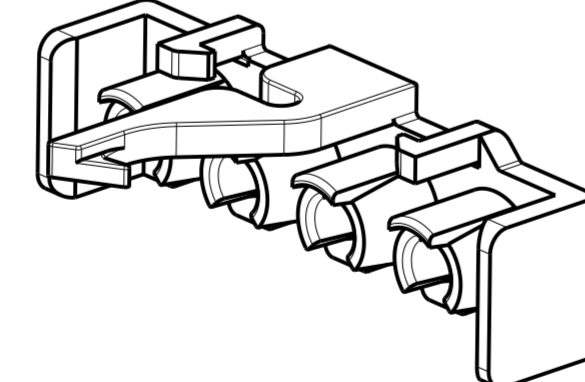

P	LTR	DESCRIPTION	DATE	DWN	APVD
A		REVISED PER ECN-20-100209	10AUG2020	BDA	SF
AI		REVISED PER ECN-21-105912	11JUN2021	WLS	VS

**1\*2 POSITION**

**1\*5 POSITION**

⚠ MATERIAL: PA66/6, UL94-V0, COLOR BLACK.

**1\*3 POSITION**

**1\*4 POSITION**

1*5	2-2350655-5
1*4	2-2350655-4
1*3	2-2350655-3
1*2	2-2350655-2
POSITIONS	PART NUMBER

THIS DRAWING IS A CONTROLLED DOCUMENT.		DWN B. WEAVER 01MAR2019
DIMENSIONS: IN		CHK V. AMSLER 01MAR2019
TOLERANCES UNLESS OTHERWISE SPECIFIED:		APVD S. FERNANDES 01MAR2019
0 PLC	±	PRODUCT SPEC
1 PLC	±	APPLICATION SPEC
2 PLC	±	WEIGHT
3 PLC	±.020	CUSTOMER DRAWING
4 PLC	±	SCALE 3:1
ANGLES	±	SHEET OF
FINISH	-	REV A1

TE Connectivity NAME TPA, UNIVERSAL MATE-N-LOCK		SIZE	CAGE CODE	DRAWING NO	RESTRICTED TO
		A2	00779	C-2350655	-