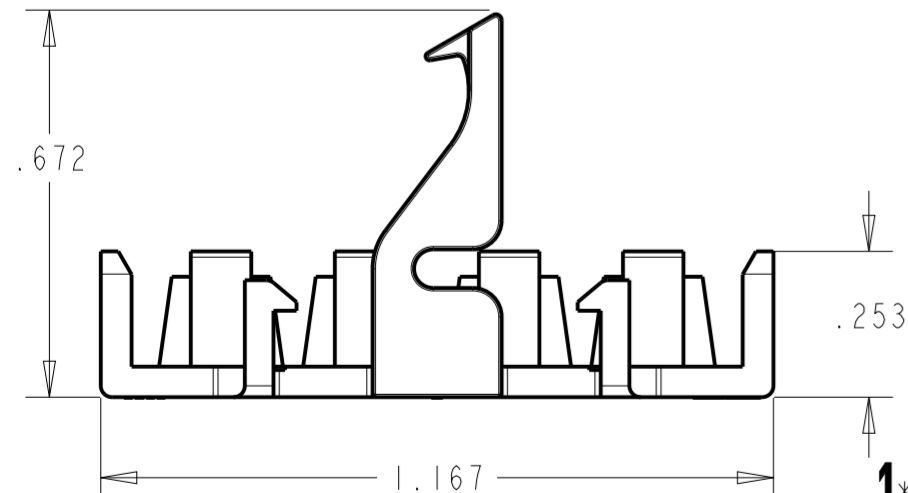

P	LTR	DESCRIPTION	DATE	DWN	APVD
A		REVISED PER ECN-20-100209	10AUG2020	BDA	SF
AI		REVISED PER ECN-21-105912	11JUN2021	WLS	VS

**1\*2 POSITION**

**1\*5 POSITION**

⚠ MATERIAL: PA66/6, UL94-V0, COLOR BLACK.

**1\*3 POSITION**

**1\*4 POSITION**

1*5	2-2350655-5
1*4	2-2350655-4
1*3	2-2350655-3
1*2	2-2350655-2
POSITIONS	PART NUMBER

THIS DRAWING IS A CONTROLLED DOCUMENT.		DWN B. WEAVER 01MAR2019
DIMENSIONS: IN		CHK V. AMSLER 01MAR2019
TOLERANCES UNLESS OTHERWISE SPECIFIED:		APVD S. FERNANDES 01MAR2019
0 PLC	±	PRODUCT SPEC
1 PLC	±	APPLICATION SPEC
2 PLC	±	WEIGHT
3 PLC	±.020	CUSTOMER DRAWING
4 PLC	±	SCALE 3:1
ANGLES	±	SHEET OF
FINISH	-	REV A1

TE Connectivity NAME TPA, UNIVERSAL MATE-N-LOCK		SIZE	CAGE CODE	DRAWING NO	RESTRICTED TO
		A2	00779	C-2350655	-