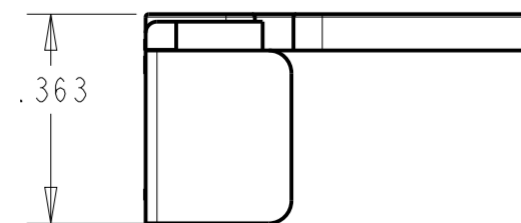

P	LTR	DESCRIPTION	DATE	DWN	APVD
A		REVISED PER ECN-20-100209	10AUG2020	BDA	SF
AI		REVISED PER ECN-21-105912	11JUN2021	WLS	VS

1*2 POSITION

1*5 POSITION

⚠ MATERIAL: PA66/6, UL94-V0, COLOR BLACK.

1*3 POSITION

1*4 POSITION

1*5	2-2350655-5
1*4	2-2350655-4
1*3	2-2350655-3
1*2	2-2350655-2
POSITIONS	PART NUMBER

THIS DRAWING IS A CONTROLLED DOCUMENT.

DIMENSIONS:	TOLERANCES UNLESS OTHERWISE SPECIFIED:
IN	0 PLC ±
	1 PLC ±
	2 PLC ±
	3 PLC ±.020
	4 PLC ±
	ANGLES ±
	FINISH -
	-

DWN	B. WEAVER	01MAR2019
CHK	V. AMSLER	01MAR2019
APVD	S. FERNANDES	01MAR2019
PRODUCT SPEC		
APPLICATION SPEC		
WEIGHT		
CUSTOMER DRAWING		

TE Connectivity		NAME	
		TPA, UNIVERSAL MATE-N-LOCK	
SIZE	CAGE CODE	DRAWING NO	RESTRICTED TO
A2	00779	C-2350655	-
SCALE		SHEET	REV
3:1		OF	AI