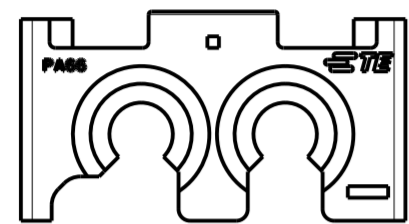

P	LTR	DESCRIPTION	DATE	DWN	APVD
A		REVISED PER ECN-20-100209	10AUG2020	BDA	SF
AI		REVISED PER ECN-21-105912	11JUN2021	WLS	VS

1*2 POSITION

1*5 POSITION

⚠ MATERIAL: PA66/6, UL94-V0, COLOR BLACK.

1*3 POSITION

1*4 POSITION

1*5	2-2350655-5
1*4	2-2350655-4
1*3	2-2350655-3
1*2	2-2350655-2
POSITIONS	PART NUMBER

THIS DRAWING IS A CONTROLLED DOCUMENT.

DIMENSIONS:	TOLERANCES UNLESS OTHERWISE SPECIFIED:
IN	0 PLC ±
	1 PLC ±
	2 PLC ±
	3 PLC ±.020
	4 PLC ±
	ANGLES ±
	FINISH -
	-

DWN	B. WEAVER	01MAR2019
CHK	V. AMSLER	01MAR2019
APVD	S. FERNANDES	01MAR2019
PRODUCT SPEC		
APPLICATION SPEC		
WEIGHT		
CUSTOMER DRAWING		

TE Connectivity		NAME	
		TPA, UNIVERSAL MATE-N-LOCK	
SIZE	CAGE CODE	DRAWING NO	RESTRICTED TO
A2	00779	C-2350655	-
SCALE		SHEET	REV
3:1		OF	AI