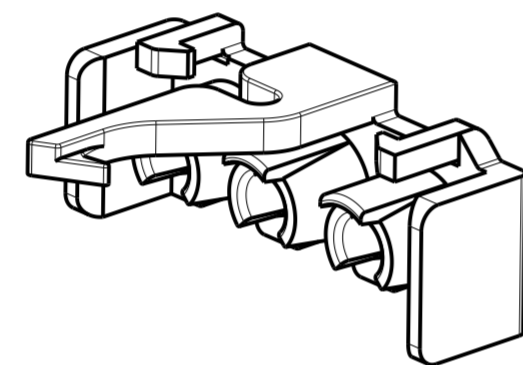

P	LTR	DESCRIPTION	DATE	DWN	APVD
A		REVISED PER ECN-20-100209	10AUG2020	BDA	SF
AI		REVISED PER ECN-21-105912	11JUN2021	WLS	VS

1*2 POSITION

1*5 POSITION

⚠ MATERIAL: PA66/6, UL94-V0, COLOR BLACK.

1*3 POSITION

1*4 POSITION

1*5	2-2350655-5
1*4	2-2350655-4
1*3	2-2350655-3
1*2	2-2350655-2
POSITIONS	PART NUMBER

THIS DRAWING IS A CONTROLLED DOCUMENT.

DIMENSIONS:	TOLERANCES UNLESS OTHERWISE SPECIFIED:
IN	0 PLC ±
	1 PLC ±
	2 PLC ±
	3 PLC ±.020
	4 PLC ±
	ANGLES ±
	FINISH -
	-

DWN	B. WEAVER	01MAR2019
CHK	V. AMSLER	01MAR2019
APVD	S. FERNANDES	01MAR2019
PRODUCT SPEC		
APPLICATION SPEC		
WEIGHT		
CUSTOMER DRAWING		

TE Connectivity		NAME	
		TPA, UNIVERSAL MATE-N-LOCK	
SIZE	CAGE CODE	DRAWING NO	RESTRICTED TO
A2	00779	C-2350655	-
SCALE		SHEET	REV
3:1		OF	AI