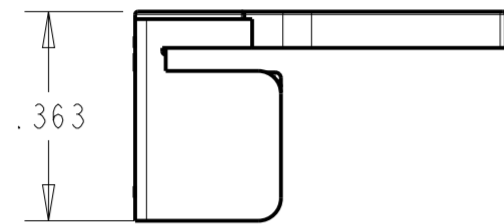

P	LTR	DESCRIPTION	DATE	DWN	APVD
A		REVISED PER ECN-20-100209	10AUG2020	BDA	SF
AI		REVISED PER ECN-21-105912	11JUN2021	WLS	VS

1*2 POSITION

1*5 POSITION

⚠ MATERIAL: PA66/6, UL94-V0, COLOR BLACK.

1*3 POSITION

1*4 POSITION

1*5	2-2350655-5
1*4	2-2350655-4
1*3	2-2350655-3
1*2	2-2350655-2
POSITIONS	PART NUMBER

THIS DRAWING IS A CONTROLLED DOCUMENT.

DIMENSIONS:	TOLERANCES UNLESS OTHERWISE SPECIFIED:
IN	0 PLC ±
	1 PLC ±
	2 PLC ±
	3 PLC ±.020
	4 PLC ±
	ANGLES ±
	FINISH -
	-

DWN	B. WEAVER	01MAR2019
CHK	V. AMSLER	01MAR2019
APVD	S. FERNANDES	01MAR2019
PRODUCT SPEC		
APPLICATION SPEC		
WEIGHT		
CUSTOMER DRAWING		

TE Connectivity		NAME	
		TPA, UNIVERSAL MATE-N-LOCK	
SIZE	CAGE CODE	DRAWING NO	RESTRICTED TO
A2	00779	C-2350655	-
SCALE		SHEET	REV
3:1		OF	AI