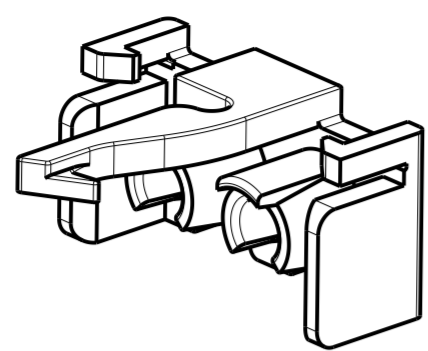

P	LTR	DESCRIPTION	DATE	DWN	APVD
A		REVISED PER ECN-20-100209	10AUG2020	BDA	SF
AI		REVISED PER ECN-21-105912	11JUN2021	WLS	VS

1*2 POSITION

1*5 POSITION

⚠ MATERIAL: PA66/6, UL94-V0, COLOR BLACK.

1*3 POSITION

1*4 POSITION

1*5	2-2350655-5
1*4	2-2350655-4
1*3	2-2350655-3
1*2	2-2350655-2
POSITIONS	PART NUMBER

THIS DRAWING IS A CONTROLLED DOCUMENT.

DIMENSIONS:	TOLERANCES UNLESS OTHERWISE SPECIFIED:
IN	0 PLC ±
	1 PLC ±
	2 PLC ±
	3 PLC ±.020
	4 PLC ±
	ANGLES ±
	FINISH -
	-

DWN	B. WEAVER	01MAR2019
CHK	V. AMSLER	01MAR2019
APVD	S. FERNANDES	01MAR2019
PRODUCT SPEC		
APPLICATION SPEC		
WEIGHT		
CUSTOMER DRAWING		

TE Connectivity		NAME	
		TPA, UNIVERSAL MATE-N-LOCK	
SIZE	CAGE CODE	DRAWING NO	RESTRICTED TO
A2	00779	C-2350655	-
SCALE		SHEET	REV
3:1		OF	AI