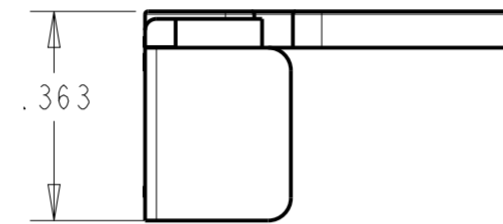

P	LTR	DESCRIPTION	DATE	DWN	APVD
A		REVISED PER ECN-20-100209	10AUG2020	BDA	SF
AI		REVISED PER ECN-21-105912	11JUN2021	WLS	VS

1*2 POSITION

1*5 POSITION

⚠ MATERIAL: PA66/6, UL94-V0, COLOR BLACK.

1*3 POSITION

1*4 POSITION

1*5	2-2350655-5
1*4	2-2350655-4
1*3	2-2350655-3
1*2	2-2350655-2
POSITIONS	PART NUMBER

THIS DRAWING IS A CONTROLLED DOCUMENT.

DIMENSIONS:	TOLERANCES UNLESS OTHERWISE SPECIFIED:
IN	0 PLC ±
	1 PLC ±
	2 PLC ±
	3 PLC ±.020
	4 PLC ±
	ANGLES ±
	FINISH -
	-

DWN	B. WEAVER	01MAR2019
CHK	V. AMSLER	01MAR2019
APVD	S. FERNANDES	01MAR2019
PRODUCT SPEC		
APPLICATION SPEC		
WEIGHT		
CUSTOMER DRAWING		

TE Connectivity		NAME	
		TPA, UNIVERSAL MATE-N-LOCK	
SIZE	CAGE CODE	DRAWING NO	RESTRICTED TO
A2	00779	C-2350655	-
SCALE		SHEET	REV
3:1		OF	AI