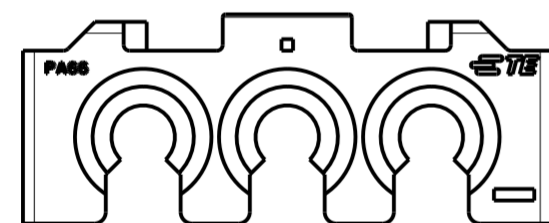

P	LTR	DESCRIPTION	DATE	DWN	APVD
A		REVISED PER ECN-20-100209	10AUG2020	BDA	SF
AI		REVISED PER ECN-21-105912	11JUN2021	WLS	VS

1*2 POSITION

1*5 POSITION

⚠ MATERIAL: PA66/6, UL94-V0, COLOR BLACK.

1*3 POSITION

1*4 POSITION

1*5	2-2350655-5
1*4	2-2350655-4
1*3	2-2350655-3
1*2	2-2350655-2
POSITIONS	PART NUMBER

THIS DRAWING IS A CONTROLLED DOCUMENT.

DIMENSIONS:	TOLERANCES UNLESS OTHERWISE SPECIFIED:
IN	0 PLC ±
	1 PLC ±
	2 PLC ±
	3 PLC ±.020
	4 PLC ±
	ANGLES ±
	FINISH -
	-

DWN	B. WEAVER	01MAR2019
CHK	V. AMSLER	01MAR2019
APVD	S. FERNANDES	01MAR2019
PRODUCT SPEC		
APPLICATION SPEC		
WEIGHT		
CUSTOMER DRAWING		

TE Connectivity		NAME	
		TPA, UNIVERSAL MATE-N-LOCK	
SIZE	CAGE CODE	DRAWING NO	RESTRICTED TO
A2	00779	C-2350655	-
SCALE		SHEET	REV
3:1		OF	AI