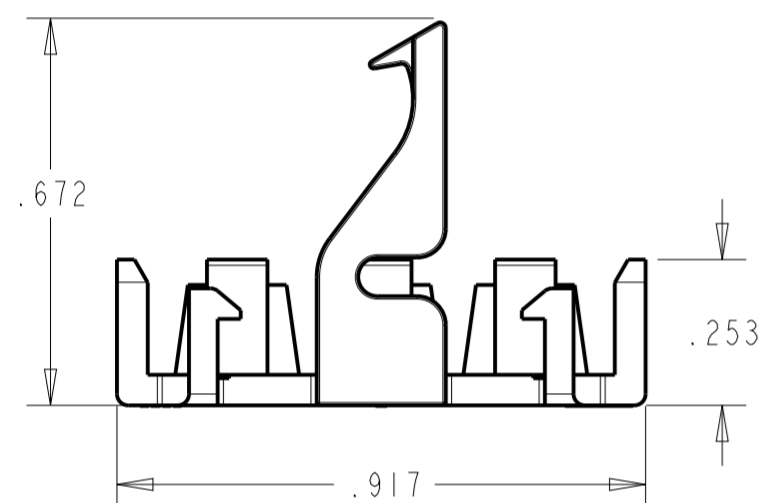

P	LTR	DESCRIPTION	DATE	DWN	APVD
A		REVISED PER ECN-20-100209	10AUG2020	BDA	SF
AI		REVISED PER ECN-21-105912	11JUN2021	WLS	VS

1*2 POSITION

1*5 POSITION

⚠ MATERIAL: PA66/6, UL94-V0, COLOR BLACK.

1*3 POSITION

1*4 POSITION

1*5	2-2350655-5
1*4	2-2350655-4
1*3	2-2350655-3
1*2	2-2350655-2
POSITIONS	PART NUMBER

THIS DRAWING IS A CONTROLLED DOCUMENT.

DIMENSIONS:	TOLERANCES UNLESS OTHERWISE SPECIFIED:
IN	0 PLC ±
	1 PLC ±
	2 PLC ±
	3 PLC ±.020
	4 PLC ±
	ANGLES ±
	FINISH -
	-

DWN	B. WEAVER	01MAR2019
CHK	V. AMSLER	01MAR2019
APVD	S. FERNANDES	01MAR2019
PRODUCT SPEC		
APPLICATION SPEC		
WEIGHT		
CUSTOMER DRAWING		

TE Connectivity		NAME	
		TPA, UNIVERSAL MATE-N-LOCK	
SIZE	CAGE CODE	DRAWING NO	RESTRICTED TO
A2	00779	C-2350655	-
SCALE		SHEET	REV
3:1		OF	AI