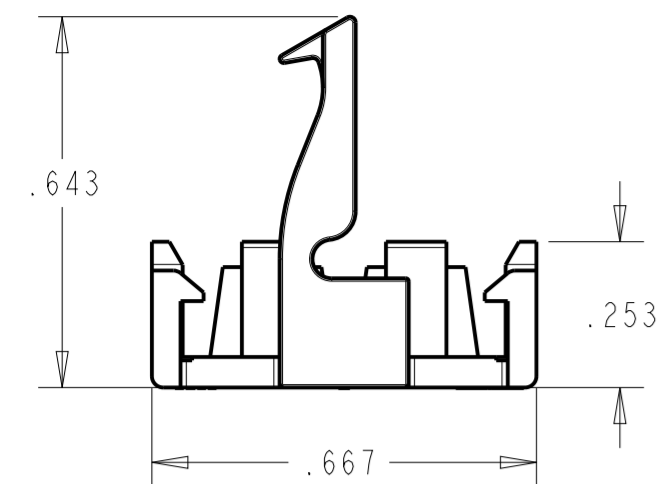

P	LTR	DESCRIPTION	DATE	DWN	APVD
A		REVISED PER ECN-20-100209	10AUG2020	BDA	SF
AI		REVISED PER ECN-21-105912	11JUN2021	WLS	VS

1*2 POSITION

1*5 POSITION

⚠ MATERIAL: PA66/6, UL94-V0, COLOR BLACK.

1*3 POSITION

1*4 POSITION

1*5	2-2350655-5
1*4	2-2350655-4
1*3	2-2350655-3
1*2	2-2350655-2
POSITIONS	PART NUMBER

THIS DRAWING IS A CONTROLLED DOCUMENT.

DIMENSIONS:	TOLERANCES UNLESS OTHERWISE SPECIFIED:
IN	0 PLC ±
	1 PLC ±
	2 PLC ±
	3 PLC ±.020
	4 PLC ±
	ANGLES ±
	FINISH -
	-

DWN	B. WEAVER	01MAR2019
CHK	V. AMSLER	01MAR2019
APVD	S. FERNANDES	01MAR2019
PRODUCT SPEC		
APPLICATION SPEC		
WEIGHT		
CUSTOMER DRAWING		

TE Connectivity		NAME	
		TPA, UNIVERSAL MATE-N-LOCK	
SIZE	CAGE CODE	DRAWING NO	RESTRICTED TO
A2	00779	C-2350655	-
SCALE		SHEET	REV
3:1		OF	AI