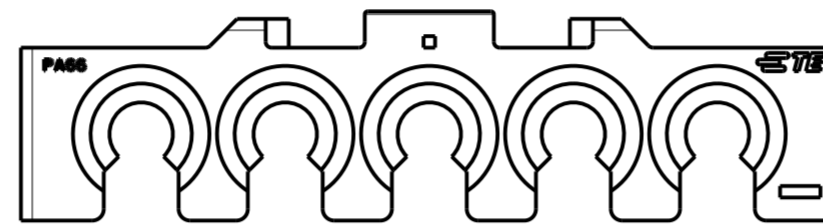

P	LTR	DESCRIPTION	DATE	DWN	APVD
A		REVISED PER ECN-20-100209	10AUG2020	BDA	SF
AI		REVISED PER ECN-21-105912	11JUN2021	WLS	VS

1*2 POSITION

1*5 POSITION

⚠ MATERIAL: PA66/6, UL94-V0, COLOR BLACK.

1*3 POSITION

1*4 POSITION

1*5	2-2350655-5
1*4	2-2350655-4
1*3	2-2350655-3
1*2	2-2350655-2
POSITIONS	PART NUMBER

THIS DRAWING IS A CONTROLLED DOCUMENT.

DIMENSIONS:	TOLERANCES UNLESS OTHERWISE SPECIFIED:
IN	0 PLC ±
	1 PLC ±
	2 PLC ±
	3 PLC ±.020
	4 PLC ±
	ANGLES ±
	FINISH -
	-

DWN	B. WEAVER	01MAR2019
CHK	V. AMSLER	01MAR2019
APVD	S. FERNANDES	01MAR2019
PRODUCT SPEC		
APPLICATION SPEC		
WEIGHT		
CUSTOMER DRAWING		

TE Connectivity		NAME	
		TPA, UNIVERSAL MATE-N-LOCK	
SIZE	CAGE CODE	DRAWING NO	RESTRICTED TO
A2	00779	C-2350655	-
SCALE		SHEET	REV
3:1		OF	AI