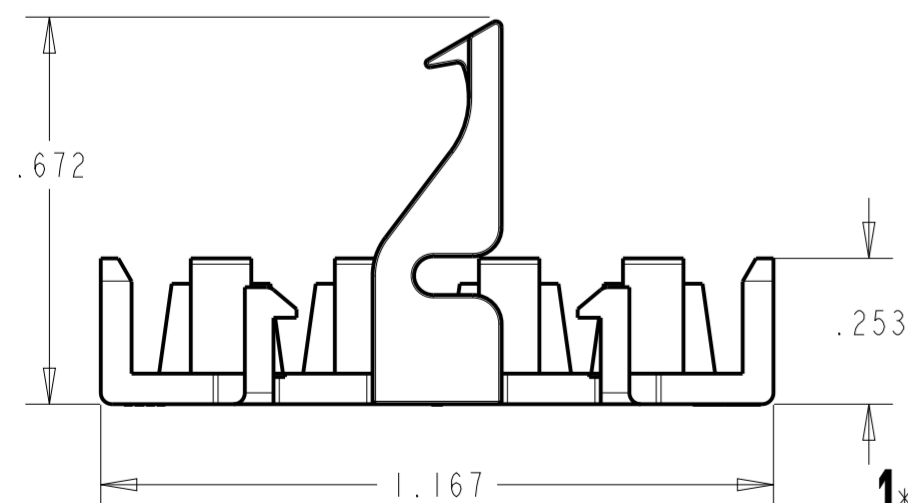

P	LTR	DESCRIPTION	DATE	DWN	APVD
A		REVISED PER ECN-20-100209	10AUG2020	BDA	SF
AI		REVISED PER ECN-21-105912	11JUN2021	WLS	VS

1*2 POSITION

1*5 POSITION

⚠ MATERIAL: PA66/6, UL94-V0, COLOR BLACK.

1*3 POSITION

1*4 POSITION

1*5	2-2350655-5
1*4	2-2350655-4
1*3	2-2350655-3
1*2	2-2350655-2
POSITIONS	PART NUMBER

THIS DRAWING IS A CONTROLLED DOCUMENT.

DIMENSIONS:	TOLERANCES UNLESS OTHERWISE SPECIFIED:
IN	0 PLC ±
	1 PLC ±
	2 PLC ±
	3 PLC ±.020
	4 PLC ±
	ANGLES ±
	FINISH -
	-

DWN	B. WEAVER	01MAR2019
CHK	V. AMSLER	01MAR2019
APVD	S. FERNANDES	01MAR2019
PRODUCT SPEC		
APPLICATION SPEC		
WEIGHT		
CUSTOMER DRAWING		

TE Connectivity		NAME	
		TPA, UNIVERSAL MATE-N-LOCK	
SIZE	CAGE CODE	DRAWING NO	RESTRICTED TO
A2	00779	C-2350655	-
SCALE		SHEET	REV
3:1		OF	AI