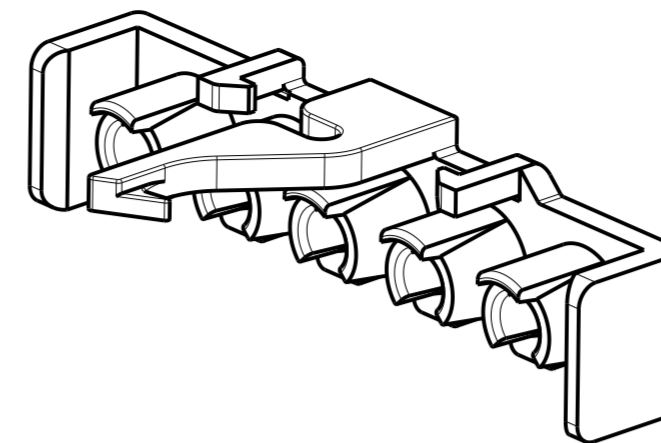

P	LTR	DESCRIPTION	DATE	DWN	APVD
A		REVISED PER ECN-20-100209	10AUG2020	BDA	SF
AI		REVISED PER ECN-21-105912	11JUN2021	WLS	VS

1*2 POSITION

1*5 POSITION

⚠ MATERIAL: PA66/6, UL94-V0, COLOR BLACK.

1*3 POSITION

1*4 POSITION

1*5	2-2350655-5
1*4	2-2350655-4
1*3	2-2350655-3
1*2	2-2350655-2
POSITIONS	PART NUMBER

THIS DRAWING IS A CONTROLLED DOCUMENT.

DIMENSIONS:	TOLERANCES UNLESS OTHERWISE SPECIFIED:
IN	0 PLC ±
	1 PLC ±
	2 PLC ±
	3 PLC ±.020
	4 PLC ±
	ANGLES ±
	FINISH -
	-

DWN	B. WEAVER	01MAR2019
CHK	V. AMSLER	01MAR2019
APVD	S. FERNANDES	01MAR2019
PRODUCT SPEC		
APPLICATION SPEC		
WEIGHT		
CUSTOMER DRAWING		

TE Connectivity		NAME	
		TPA, UNIVERSAL MATE-N-LOCK	
SIZE	CAGE CODE	DRAWING NO	RESTRICTED TO
A2	00779	C-2350655	-
SCALE		SHEET	REV
3:1		OF	AI