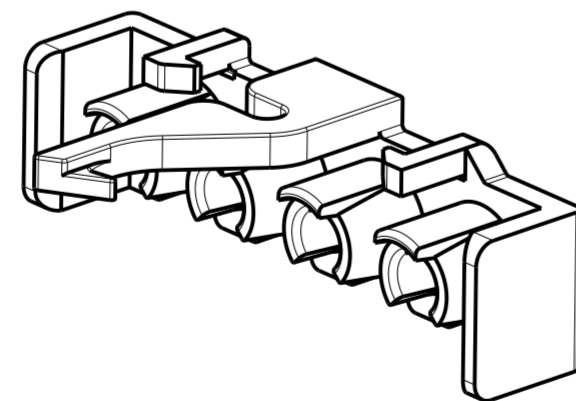

P	LTR	DESCRIPTION	DATE	DWN	APVD
A		REVISED PER ECN-20-100209	10AUG2020	BDA	SF
AI		REVISED PER ECN-21-105912	11JUN2021	WLS	VS

1*2 POSITION

1*5 POSITION

⚠ MATERIAL: PA66/6, UL94-V0, COLOR BLACK.

1*3 POSITION

1*4 POSITION

1*5	2-2350655-5
1*4	2-2350655-4
1*3	2-2350655-3
1*2	2-2350655-2
POSITIONS	PART NUMBER

THIS DRAWING IS A CONTROLLED DOCUMENT.

DIMENSIONS:	TOLERANCES UNLESS OTHERWISE SPECIFIED:
IN	0 PLC ±
	1 PLC ±
	2 PLC ±
	3 PLC ±.020
	4 PLC ±
	ANGLES ±
	FINISH -
	-

DWN	B. WEAVER	01MAR2019
CHK	V. AMSLER	01MAR2019
APVD	S. FERNANDES	01MAR2019
PRODUCT SPEC		
APPLICATION SPEC		
WEIGHT		
CUSTOMER DRAWING		

TE Connectivity		NAME	
		TPA, UNIVERSAL MATE-N-LOCK	
SIZE	CAGE CODE	DRAWING NO	RESTRICTED TO
A2	00779	C-2350655	-
SCALE		SHEET	REV
3:1		OF	AI