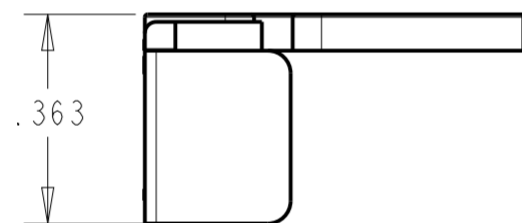

P	LTR	DESCRIPTION	DATE	DWN	APVD
A		REVISED PER ECN-20-100209	10AUG2020	BDA	SF
AI		REVISED PER ECN-21-105912	11JUN2021	WLS	VS

1*2 POSITION

1*5 POSITION

⚠ MATERIAL: PA66/6, UL94-V0, COLOR BLACK.

1*3 POSITION

1*4 POSITION

1*5	2-2350655-5
1*4	2-2350655-4
1*3	2-2350655-3
1*2	2-2350655-2
POSITIONS	PART NUMBER

THIS DRAWING IS A CONTROLLED DOCUMENT.

DIMENSIONS:	TOLERANCES UNLESS OTHERWISE SPECIFIED:
IN	0 PLC ±
	1 PLC ±
	2 PLC ±
	3 PLC ±.020
	4 PLC ±
	ANGLES ±
	FINISH -
	-

DWN	B. WEAVER	01MAR2019
CHK	V. AMSLER	01MAR2019
APVD	S. FERNANDES	01MAR2019
PRODUCT SPEC		
APPLICATION SPEC		
WEIGHT		
CUSTOMER DRAWING		

TE Connectivity		NAME	
		TPA, UNIVERSAL MATE-N-LOCK	
SIZE	CAGE CODE	DRAWING NO	RESTRICTED TO
A2	00779	C-2350655	-
SCALE		SHEET	REV
3:1		OF	AI