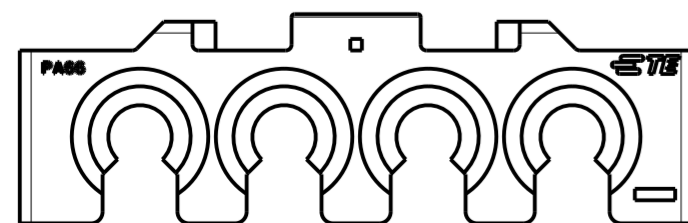

P	LTR	DESCRIPTION	DATE	DWN	APVD
A		REVISED PER ECN-20-100209	10AUG2020	BDA	SF
AI		REVISED PER ECN-21-105912	11JUN2021	WLS	VS

1*2 POSITION

1*5 POSITION

⚠ MATERIAL: PA66/6, UL94-V0, COLOR BLACK.

1*3 POSITION

1*4 POSITION

1*5	2-2350655-5
1*4	2-2350655-4
1*3	2-2350655-3
1*2	2-2350655-2
POSITIONS	PART NUMBER

THIS DRAWING IS A CONTROLLED DOCUMENT.

DIMENSIONS:	TOLERANCES UNLESS OTHERWISE SPECIFIED:
IN	0 PLC ±
	1 PLC ±
	2 PLC ±
	3 PLC ±.020
	4 PLC ±
	ANGLES ±
	FINISH -
	-

DWN	B. WEAVER	01MAR2019
CHK	V. AMSLER	01MAR2019
APVD	S. FERNANDES	01MAR2019
PRODUCT SPEC		
APPLICATION SPEC		
WEIGHT		
CUSTOMER DRAWING		

TE Connectivity		NAME	
		TPA, UNIVERSAL MATE-N-LOCK	
SIZE	CAGE CODE	DRAWING NO	RESTRICTED TO
A2	00779	C-2350655	-
SCALE		SHEET	REV
3:1		OF	AI