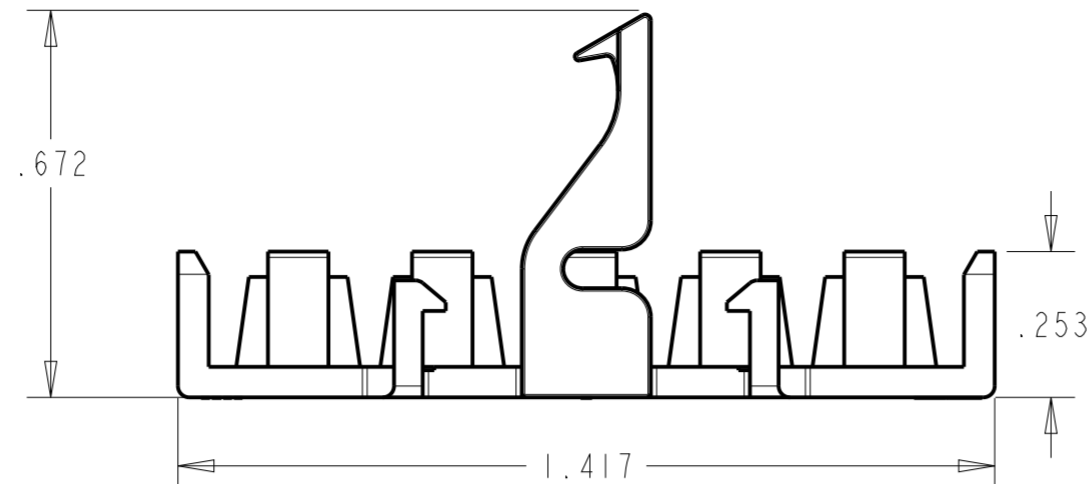

P	LTR	DESCRIPTION	DATE	DWN	APVD
A		REVISED PER ECN-20-100209	10AUG2020	BDA	SF
AI		REVISED PER ECN-21-105912	11JUN2021	WLS	VS

1*2 POSITION

1*5 POSITION

⚠ MATERIAL: PA66/6, UL94-V0, COLOR BLACK.

1*3 POSITION

1*4 POSITION

1*5	2-2350655-5
1*4	2-2350655-4
1*3	2-2350655-3
1*2	2-2350655-2
POSITIONS	PART NUMBER

THIS DRAWING IS A CONTROLLED DOCUMENT.

DIMENSIONS:	TOLERANCES UNLESS OTHERWISE SPECIFIED:
IN	0 PLC ±
	1 PLC ±
	2 PLC ±
	3 PLC ±.020
	4 PLC ±
	ANGLES ±
	FINISH -
	-

DWN	B. WEAVER	01MAR2019
CHK	V. AMSLER	01MAR2019
APVD	S. FERNANDES	01MAR2019
PRODUCT SPEC		
APPLICATION SPEC		
WEIGHT		
CUSTOMER DRAWING		

TE Connectivity		NAME	
		TPA, UNIVERSAL MATE-N-LOCK	
SIZE	CAGE CODE	DRAWING NO	RESTRICTED TO
A2	00779	C-2350655	-
SCALE		SHEET	REV
3:1		OF	AI