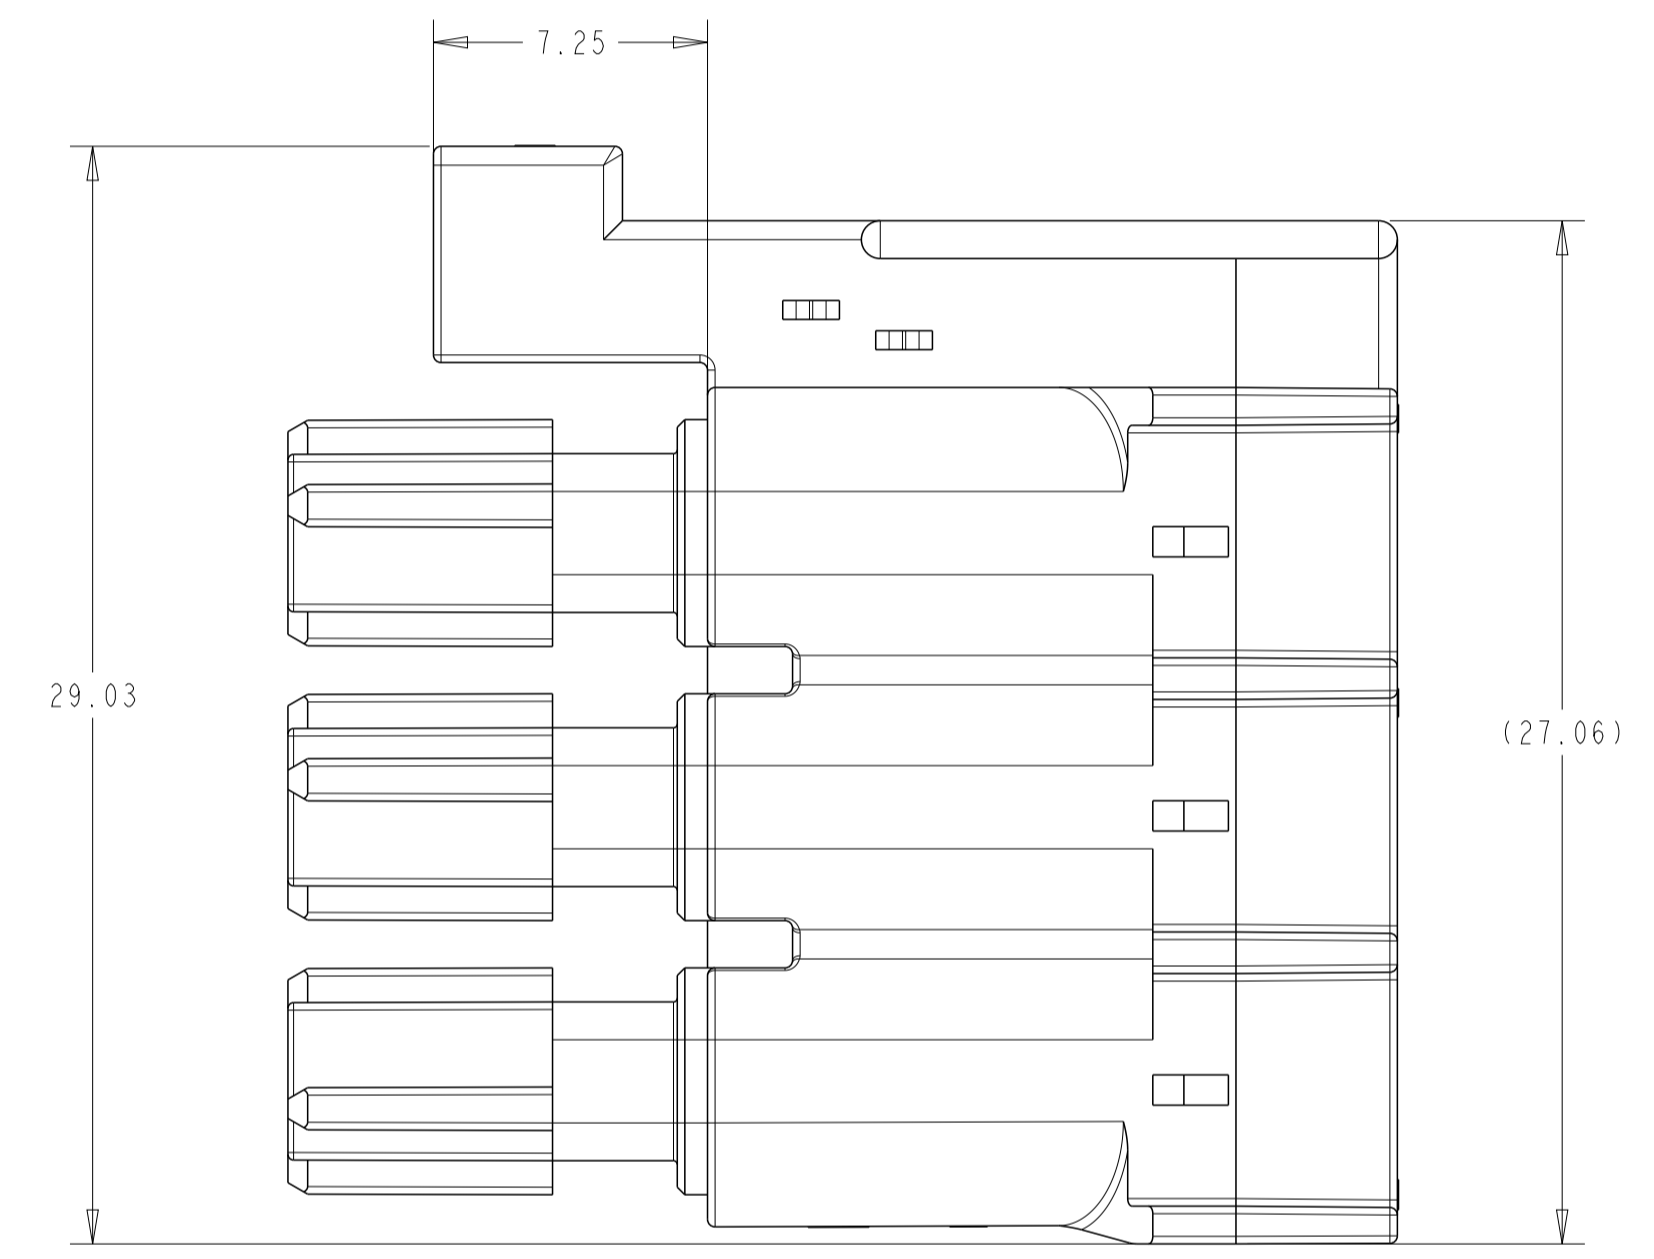

REVISIONS				
P	LTN	DESCRIPTION	DATE	APVD
A		REVISED AS PER ECN-22-183153	11NOV2022	SKR DS
A1		REVISED PER ECR-23-177499	04JUL2023	MV DS

ITEM	MATING CONNECTOR PART NUMBERS	
1	CAP HOUSING - PANEL MOUNT VERSION	X-2370523-X
2	CAP HOUSING - ANGLED TWIST N LOCK VERSION	X-2373799-X
3	TERMINAL POSITION ASSURANCE (TPA)	2329016-3
4	INTERFACE/PERIPHERAL SEAL	2325347-3
5	FAMILY/GANG SEAL	2325349-3
6	BACK COVER	2334614-X

ITEM	APPLICABLE TERMINAL PN
1	2329912-1
2	2329913-1
3	2329914-1
4	2329915-1
5	2329916-1
6	2329917-1

⚠ MATERIAL: PA66 - GLASS FILLED
 ⚠ MATERIAL MARK: PA66-GF

SCALE 4:1

KEY A

KEY B

KEY C

1-2370527-9

2-2370527-9

3-2370527-9

COLOR	KEY POSITION	PART NO	
NATURAL	C	3 * 3	3-2370527-9
YELLOW	B	3 * 3	2-2370527-9
BLUE	A	3 * 3	1-2370527-9

THIS DRAWING IS A CONTROLLED DOCUMENT.

DIMENSIONS:	TOLERANCES UNLESS OTHERWISE SPECIFIED:	OWN: V. SHETTAR 12FEB2021	CHK: D. SWARTZ 12FEB2021	APVD: V. SHETTAR 12FEB2021
mm	0 PLC ± 2 PLC ±0.50 3 PLC ± 4 PLC ±	PRODUCT SPEC	108-143081	APPLICATION SPEC
	ANGLES ±	FINISH	114-143082	WEIGHT
MATERIAL	FINISH	NA	WEIGHT	

TE Connectivity
3x3 POWER VERSA LOCK PLUG HOUSING

SIZE: 00779 C=2370527
 SCALE: 5:1 SHEET 1 OF 1 REV A1

X-ON Electronics

Largest Supplier of Electrical and Electronic Components

Click to view similar products for [Heavy Duty Power Connectors](#) category: