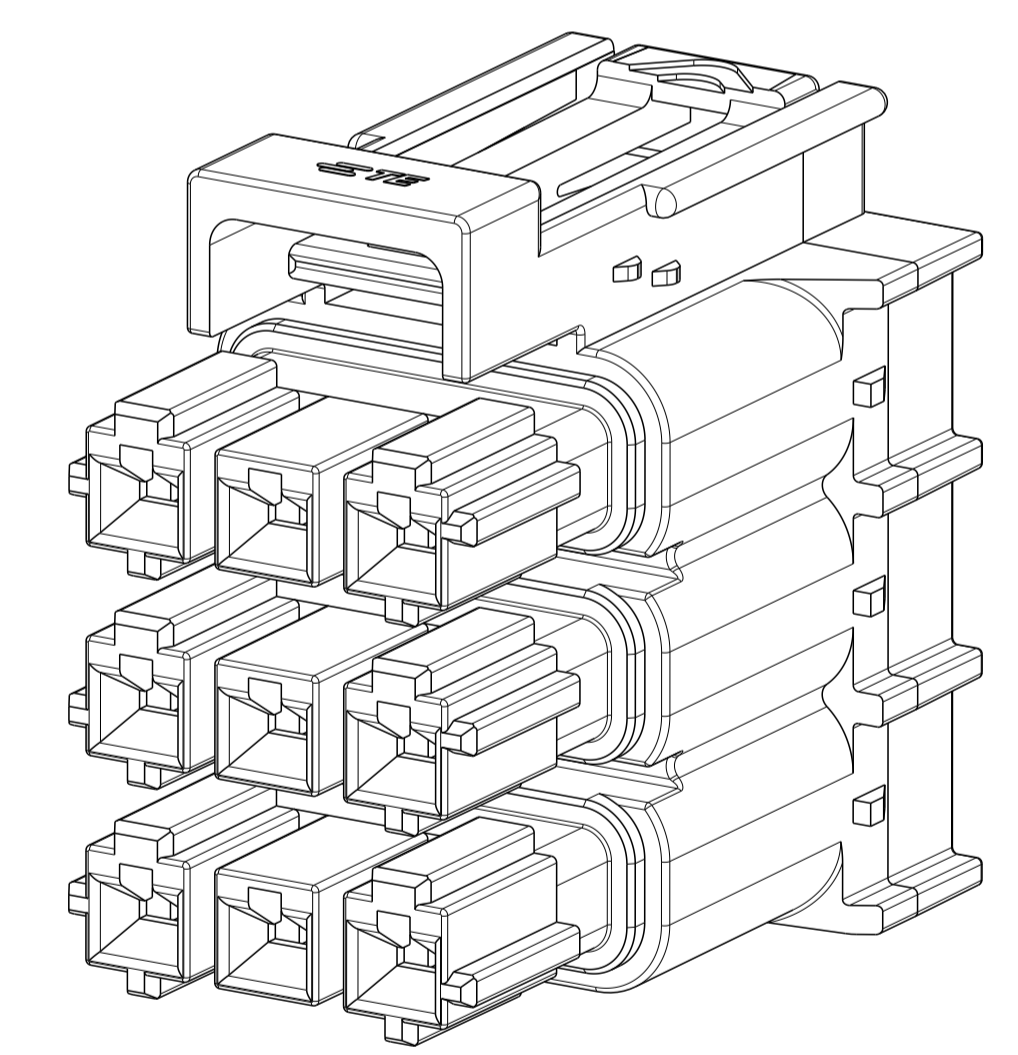

REVISIONS				
P	LTN	DESCRIPTION	DATE	APVD
A		REVISED AS PER ECN-22-183153	11NOV2022	SKR DS
A1		REVISED PER ECR-23-177499	04JUL2023	MV DS

ITEM	MATING CONNECTOR PART NUMBERS	
1	CAP HOUSING - PANEL MOUNT VERSION	X-2370523-X
2	CAP HOUSING - ANGLED TWIST N LOCK VERSION	X-2373799-X
3	TERMINAL POSITION ASSURANCE (TPA)	2329016-3
4	INTERFACE/PERIPHERAL SEAL	2325347-3
5	FAMILY/GANG SEAL	2325349-3
6	BACK COVER	2334614-X

ITEM	APPLICABLE TERMINAL PN
1	2329912-1
2	2329913-1
3	2329914-1
4	2329915-1
5	2329916-1
6	2329917-1

⚠ MATERIAL: PA66 - GLASS FILLED
 ⚠ MATERIAL MARK: PA66-GF

SCALE 4:1

KEY A

KEY B

KEY C

1-2370527-9

2-2370527-9

3-2370527-9

COLOR	KEY POSITION	PART NO	
NATURAL	C	3 * 3	3-2370527-9
YELLOW	B	3 * 3	2-2370527-9
BLUE	A	3 * 3	1-2370527-9

THIS DRAWING IS A CONTROLLED DOCUMENT.

DIMENSIONS:	TOLERANCES UNLESS OTHERWISE SPECIFIED:	OWN: V. SHETTAR 12FEB2021	CHK: D. SWARTZ 12FEB2021	APVD: V. SHETTAR 12FEB2021
mm	0 PLC ± 2 PLC ±0.50 3 PLC ± 4 PLC ±	PRODUCT SPEC	108-143081	APPLICATION SPEC
	ANGLES ±	FINISH	114-143082	WEIGHT
MATERIAL	FINISH	NA	WEIGHT	

TE Connectivity
3x3 POWER VERSA LOCK PLUG HOUSING

SIZE: 00779 C=2370527
 SCALE: 5:1 SHEET 1 OF 1 REV A1

X-ON Electronics

Largest Supplier of Electrical and Electronic Components

Click to view similar products for [Heavy Duty Power Connectors](#) category: