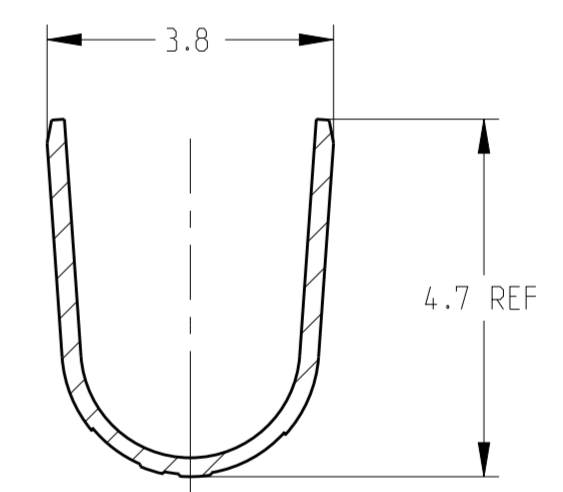

- 1 APPLICABLE WIRE RANGE: 18AWG COPPER STRANDED
- 2 APPLICABLE INSULATION DIAMETER: 2.40-3.30mm. 2.00-3.30mm WHEN AN OVERLAP INSULATION APPLICATOR IS USED.
- 3 APPLICABLE MATED PLUG HOUSING P/N:
 -1971773-/*-1971776-*/*-1971876-*/
 -2232265/*-2232266-*/*-2232357-*
- 4 WIRE SIZE INDICATOR "D"=18 AWG
- 5 THIS PRODUCT HAS NOT COMPLETED VALIDATION TESTING.

COPPER ALLOY	HIGH (150°C)	M0-D	2238066-2
PHOS BRONZE	STANDARD (105°C)	M1-D	2238066-1
MATERIAL	TEMP. RATING	4 MATERIAL/SIZE MARK	PART NO

THIS DRAWING IS A CONTROLLED DOCUMENT.

DWN	17NOV2014	 TE Connectivity			
CHK	17NOV2014				
APVD	17NOV2014				
NAME	JACON. GENE				
PRODUCT SPEC	108-106118	RECEPTACLE CONTACT POWER TRIPLE LOCK, 18 AWG			
APPLICATION SPEC	114-106118				
WEIGHT	-	SIZE	CAGE CODE	DRAWING NO	RESTRICTED TO
Customer Drawing	SCALE 10:1	A2	00779	C-2238066	-
		SHEET	1	OF	1
		REV	C		

DIMENSIONS:	TOLERANCES UNLESS OTHERWISE SPECIFIED:
mm	0 PLC ±
	1 PLC ±0.5
	2 PLC ±0.30
	3 PLC ±
	4 PLC ±
	ANGLES ±
	FINISH PRE-TIN
MATERIAL	SEE TABLE

X-ON Electronics

Largest Supplier of Electrical and Electronic Components