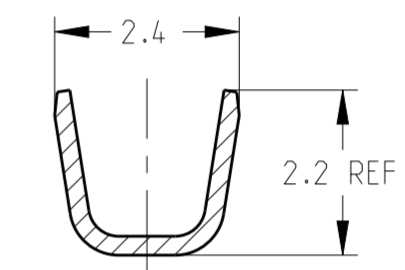

- 1 APPLICABLE WIRE RANGE: 18AWG COPPER STRANDED
- 2 APPLICABLE INSULATION DIAMETER: 2.40-3.30mm. 2.00-3.30mm WHEN AN OVERLAP INSULATION APPLICATOR IS USED.
- 3 APPLICABLE MATED PLUG HOUSING P/N:
 -1971773-/*-1971776-*/*-1971876-*/
 -2232265/*-2232266-*/*-2232357-*
- 4 WIRE SIZE INDICATOR "D"=18 AWG
- 5 THIS PRODUCT HAS NOT COMPLETED VALIDATION TESTING.

COPPER ALLOY	HIGH (150°C)	M0-D	2238066-2
PHOS BRONZE	STANDARD (105°C)	M1-D	2238066-1
MATERIAL	TEMP. RATING	4 MATERIAL/SIZE MARK	PART NO

THIS DRAWING IS A CONTROLLED DOCUMENT.

DWN	17NOV2014	 TE Connectivity			
CHK	17NOV2014				
APVD	17NOV2014				
NAME	JACON. GENE				
PRODUCT SPEC	108-106118	RECEPTACLE CONTACT POWER TRIPLE LOCK, 18 AWG			
APPLICATION SPEC	114-106118				
WEIGHT	-	SIZE	CAGE CODE	DRAWING NO	RESTRICTED TO
Customer Drawing	SCALE 10:1	A2	00779	C-2238066	-
		SHEET	1	OF	1
		REV	C		

DIMENSIONS:	TOLERANCES UNLESS OTHERWISE SPECIFIED:
mm	0 PLC ±
	1 PLC ±0.5
	2 PLC ±0.30
	3 PLC ±
	4 PLC ±
	ANGLES ±
	FINISH PRE-TIN
MATERIAL	SEE TABLE

X-ON Electronics

Largest Supplier of Electrical and Electronic Components