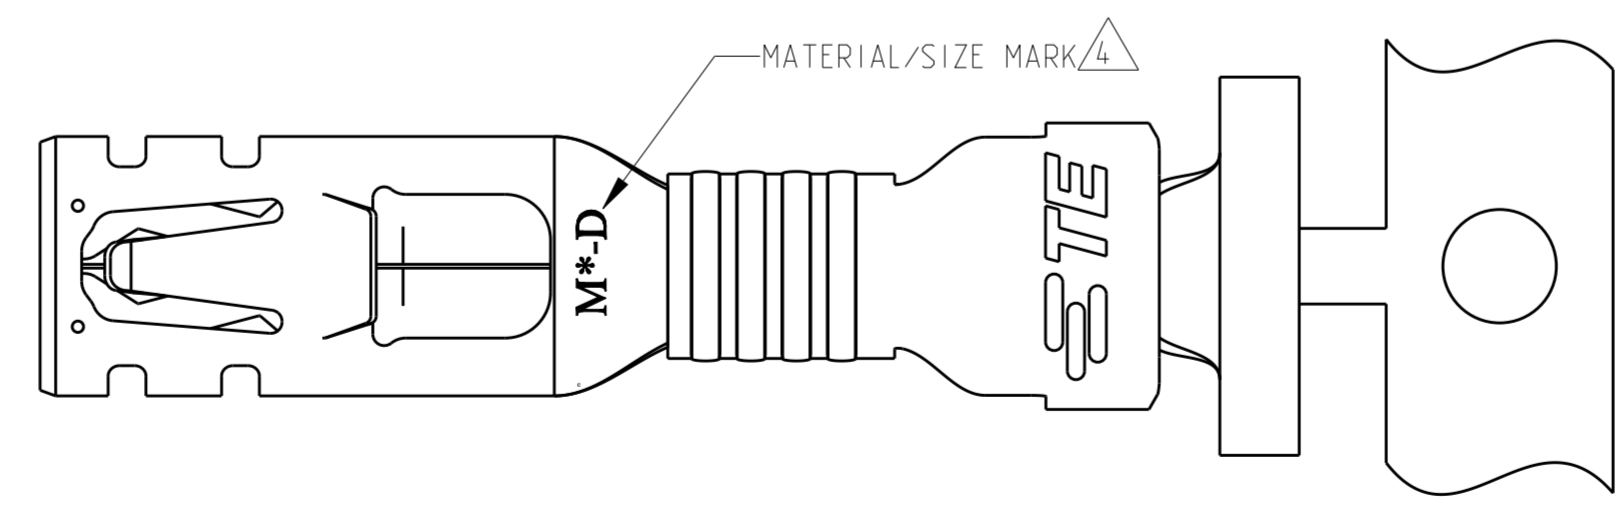

- 1 APPLICABLE WIRE RANGE: 18AWG COPPER STRANDED
- 2 APPLICABLE INSULATION DIAMETER: 2.40-3.30mm. 2.00-3.30mm WHEN AN OVERLAP INSULATION APPLICATOR IS USED.
- 3 APPLICABLE MATED PLUG HOUSING P/N:
 -1971773-/*-1971776-*/*-1971876-*/
 -2232265/*-2232266-*/*-2232357-*
- 4 WIRE SIZE INDICATOR "D"=18 AWG
- 5 THIS PRODUCT HAS NOT COMPLETED VALIDATION TESTING.

COPPER ALLOY	HIGH (150°C)	M0-D	2238066-2
PHOS BRONZE	STANDARD (105°C)	M1-D	2238066-1
MATERIAL	TEMP. RATING	4 MATERIAL/SIZE MARK	PART NO

THIS DRAWING IS A CONTROLLED DOCUMENT.

DWN	17NOV2014	 TE Connectivity			
CHK	17NOV2014				
APVD	17NOV2014				
NAME	JACON. GENE				
PRODUCT SPEC	108-106118	RECEPTACLE CONTACT POWER TRIPLE LOCK, 18 AWG			
APPLICATION SPEC	114-106118				
WEIGHT	-	SIZE	CAGE CODE	DRAWING NO	RESTRICTED TO
Customer Drawing	SCALE 10:1	A2	00779	C-2238066	-
		SHEET	1	OF	1
		REV	C		