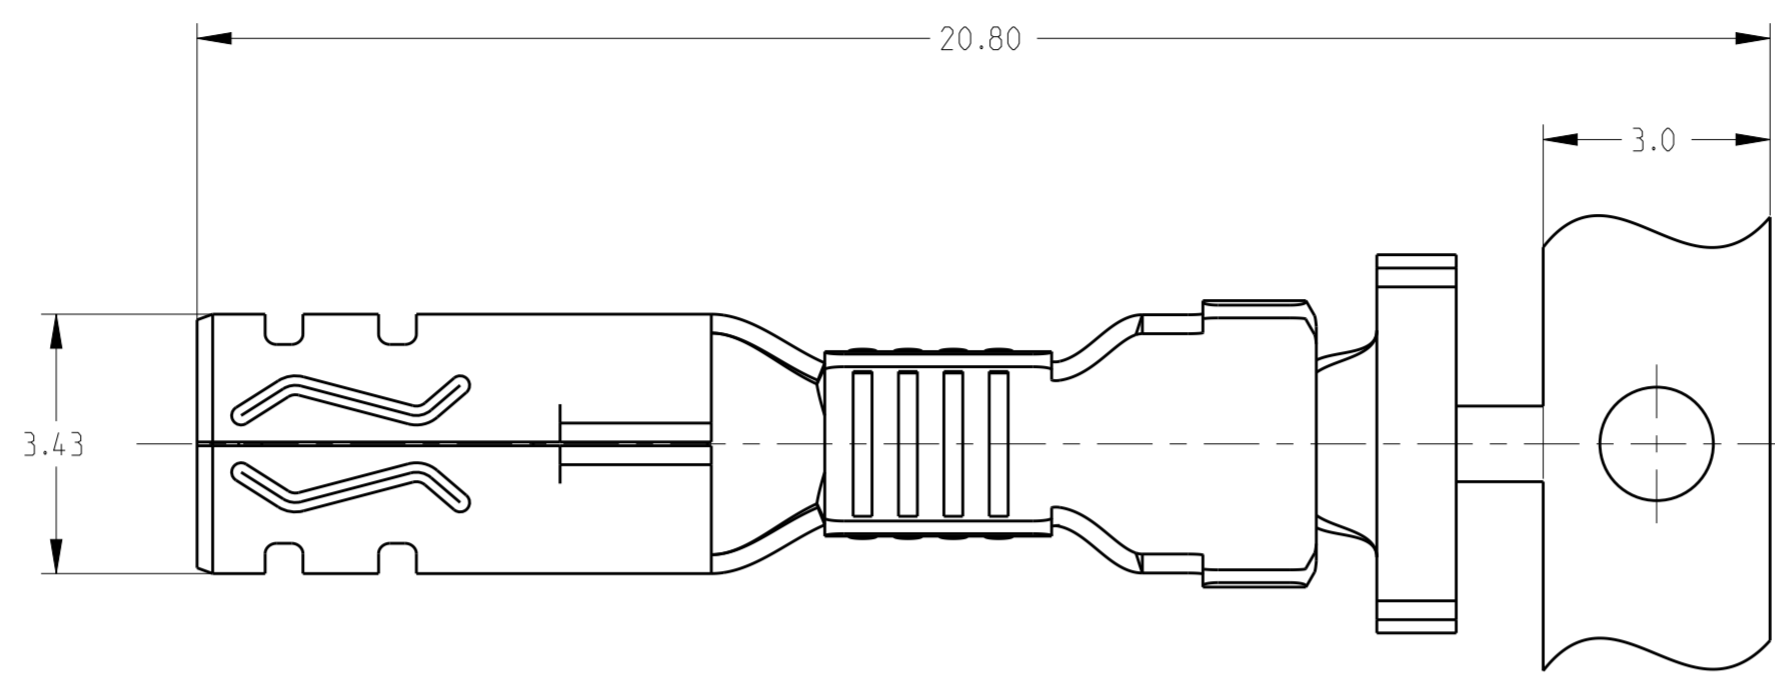

- 1 APPLICABLE WIRE RANGE: 18AWG COPPER STRANDED
- 2 APPLICABLE INSULATION DIAMETER: 2.40-3.30mm. 2.00-3.30mm WHEN AN OVERLAP INSULATION APPLICATOR IS USED.
- 3 APPLICABLE MATED PLUG HOUSING P/N:
 -1971773-/*-1971776-*/*-1971876-*/
 -2232265/*-2232266-*/*-2232357-*
- 4 WIRE SIZE INDICATOR "D"=18 AWG
- 5 THIS PRODUCT HAS NOT COMPLETED VALIDATION TESTING.

COPPER ALLOY	HIGH (150°C)	M0-D	2238066-2
PHOS BRONZE	STANDARD (105°C)	M1-D	2238066-1
MATERIAL	TEMP. RATING	4 MATERIAL/SIZE MARK	PART NO

THIS DRAWING IS A CONTROLLED DOCUMENT.

DWN	17NOV2014	 TE Connectivity			
CHK	17NOV2014				
APVD	17NOV2014				
NAME	JACON. GENE				
PRODUCT SPEC	108-106118	RECEPTACLE CONTACT POWER TRIPLE LOCK, 18 AWG			
APPLICATION SPEC	114-106118				
WEIGHT	-	SIZE	CAGE CODE	DRAWING NO	RESTRICTED TO
Customer Drawing	SCALE 10:1	A2	00779	C-2238066	-
		SHEET	1	OF	1
		REV	C		

DIMENSIONS:	TOLERANCES UNLESS OTHERWISE SPECIFIED:
mm	0 PLC ±
	1 PLC ±0.5
	2 PLC ±0.30
	3 PLC ±
	4 PLC ±
	ANGLES ±
	FINISH PRE-TIN
MATERIAL	SEE TABLE

X-ON Electronics

Largest Supplier of Electrical and Electronic Components