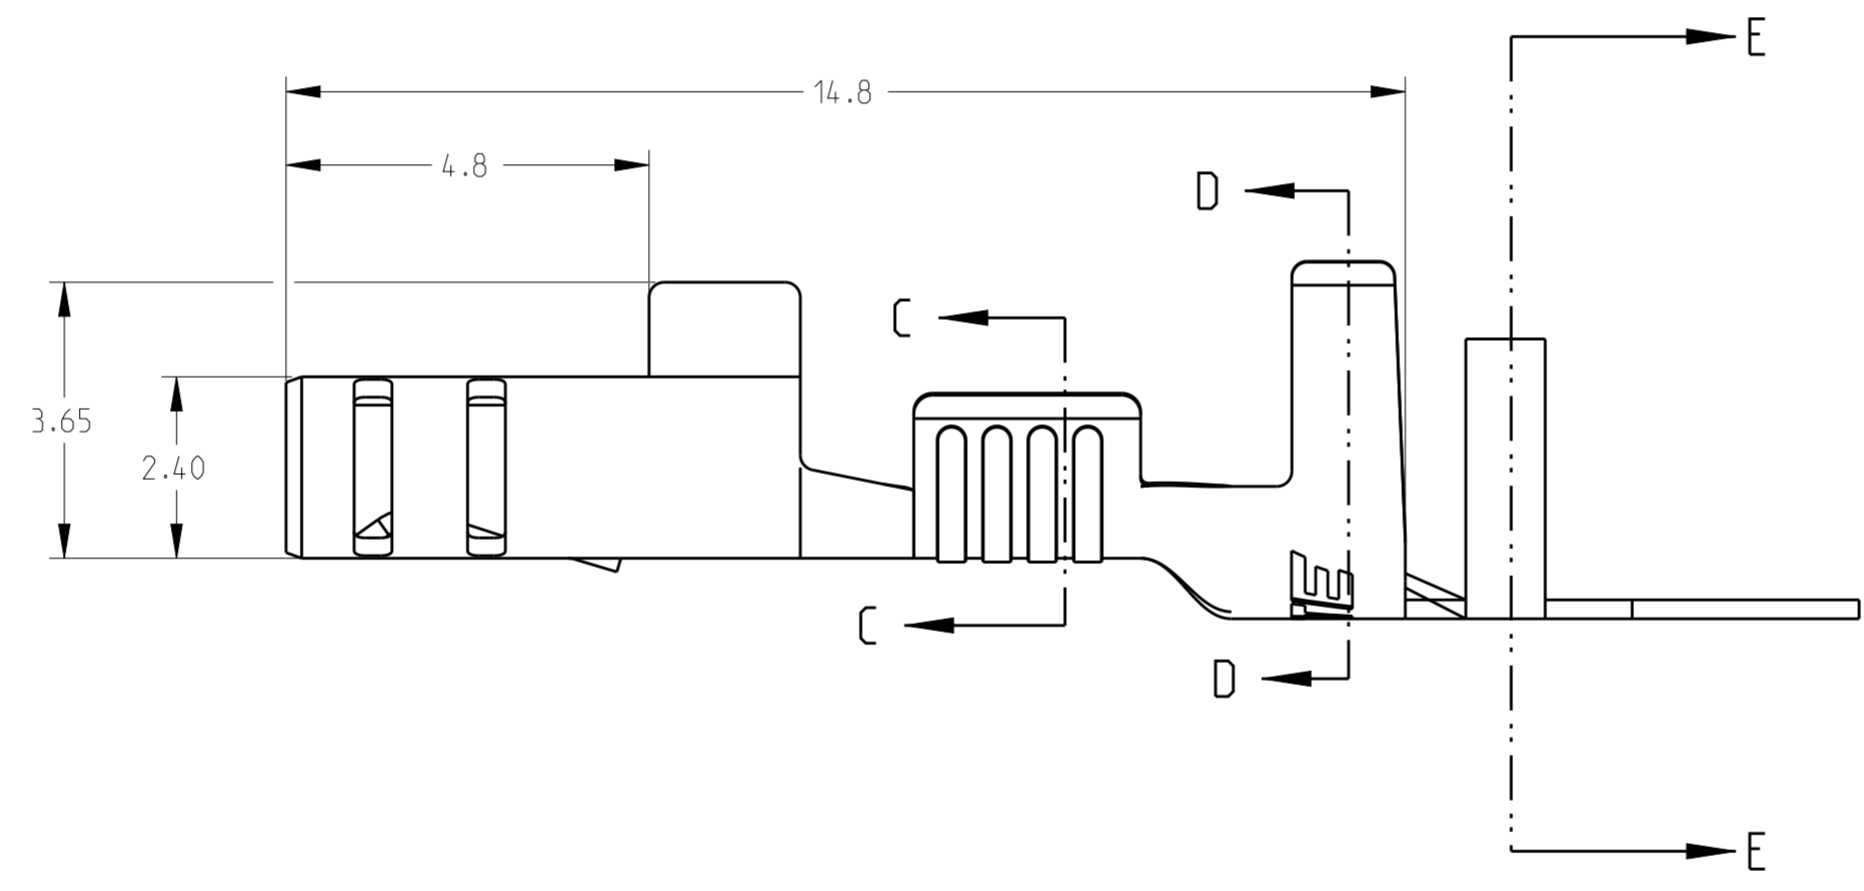

- 1 APPLICABLE WIRE RANGE: 18AWG COPPER STRANDED
- 2 APPLICABLE INSULATION DIAMETER: 2.40-3.30mm. 2.00-3.30mm WHEN AN OVERLAP INSULATION APPLICATOR IS USED.
- 3 APPLICABLE MATED PLUG HOUSING P/N:
 -1971773-/*-1971776-*/*-1971876-*/
 -2232265/*-2232266-*/*-2232357-*
- 4 WIRE SIZE INDICATOR "D"=18 AWG
- 5 THIS PRODUCT HAS NOT COMPLETED VALIDATION TESTING.

COPPER ALLOY	HIGH (150°C)	M0-D	2238066-2
PHOS BRONZE	STANDARD (105°C)	M1-D	2238066-1
MATERIAL	TEMP. RATING	4 MATERIAL/SIZE MARK	PART NO

THIS DRAWING IS A CONTROLLED DOCUMENT.

DWN	17NOV2014	 TE Connectivity			
CHK	17NOV2014				
APVD	17NOV2014				
NAME	JACON. GENE				
PRODUCT SPEC	108-106118	RECEPTACLE CONTACT POWER TRIPLE LOCK, 18 AWG			
APPLICATION SPEC	114-106118				
WEIGHT	-	SIZE	CAGE CODE	DRAWING NO	RESTRICTED TO
Customer Drawing	SCALE 10:1	A2	00779	C-2238066	-
		SHEET	1	OF	1
		REV	C		

DIMENSIONS:	TOLERANCES UNLESS OTHERWISE SPECIFIED:
mm	0 PLC ±
	1 PLC ±0.5
	2 PLC ±0.30
	3 PLC ±
	4 PLC ±
	ANGLES ±
	FINISH PRE-TIN
MATERIAL	SEE TABLE

X-ON Electronics

Largest Supplier of Electrical and Electronic Components