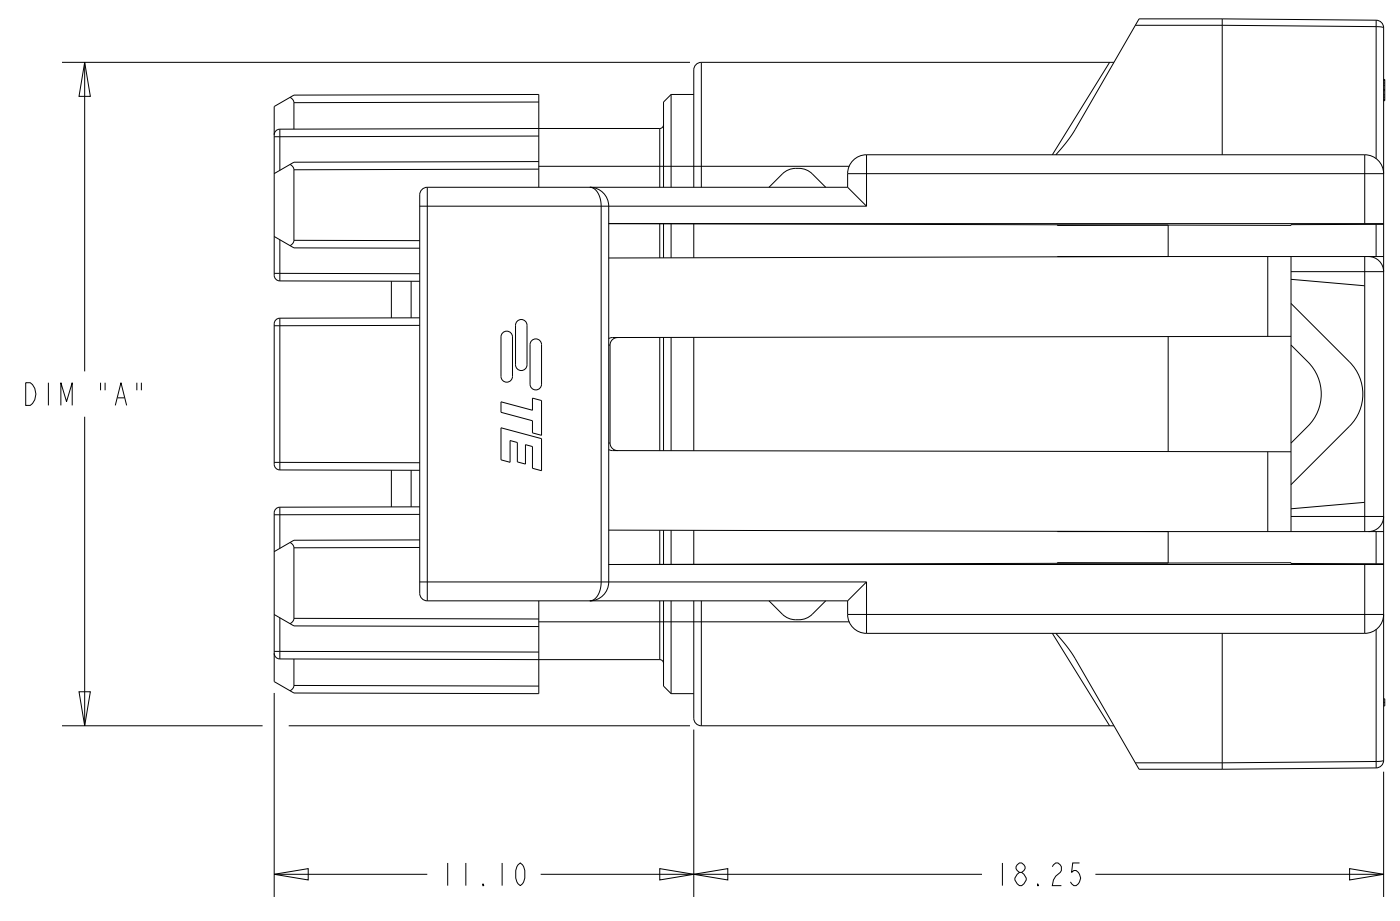

△ MATERIAL: PA66 - GLASS FILLED, FLAME
 △ MATERIAL MARK: PA66-GF
 △ THIS PRODUCT HAS NOT COMPLETED QUALIFICATION TESTING

REVISIONS				
P	LTN	DESCRIPTION	DATE	APPV
A		INITIAL RELEASE	17APR2023	MV DS

ITEM	MATING CONNECTOR PART NUMBERS	
1	CAP HOUSING - PANEL MOUNT VERSION	X-2381317-X
2	TERMINAL POSITION ASSURANCE (TPA)	2329016-X
3	INTERFACE/PERIPHERAL SEAL	2325347-X
4	FAMILY/GANG SEAL	2325349-X
5	BACK COVER	2334614-X

ITEM	APPLICABLE TERMINAL PN
1	2329912-1
2	2329913-1
3	2329914-1
4	2329915-1
5	2329916-1
6	2329917-1

22.55	NATURAL	C	1 * 4	3-2381315-4
22.55	YELLOW	B	1 * 4	2-2381315-4
22.55	BLUE	A	1 * 4	1-2381315-4
17.55	NATURAL	C	1 * 3	3-2381315-3
17.55	YELLOW	B	1 * 3	2-2381315-3
17.55	BLUE	A	1 * 3	1-2381315-3
12.55	NATURAL	C	1 * 2	3-2381315-2
12.55	YELLOW	B	1 * 2	2-2381315-2
12.55	BLUE	A	1 * 2	1-2381315-2
DIM "A"	COLOR	KEY	POSITION	PART NO

KEY A	KEY B	KEY C
1-2381315-4 △	2-2381315-4 △	3-2381315-4 △
1-2381315-3 △	2-2381315-3 △	3-2381315-3 △
1-2381315-2 △	2-2381315-2 △	3-2381315-2 △

THIS DRAWING IS A CONTROLLED DOCUMENT.

OWN: B. WEAVER 28MAR2021
 CHK: D. SWARTZ 28MAR2021
 APPV: V. SHETLAR 28MAR2021

DIMENSIONS: mm
 TOLERANCES UNLESS OTHERWISE SPECIFIED:
 0 PLC ±
 1 PLC ±0.50
 2 PLC ±
 3 PLC ±
 4 PLC ±
 ANGLES ±
 FINISH NA

MATERIAL: △

TE Connectivity
SINGLE ROW POWER VERSA LOCK PLUG HOUSING

SIZE: A | CAGE CODE: 00779 | DRAWING NO: C-2381315 | RESTRICTED TO: A