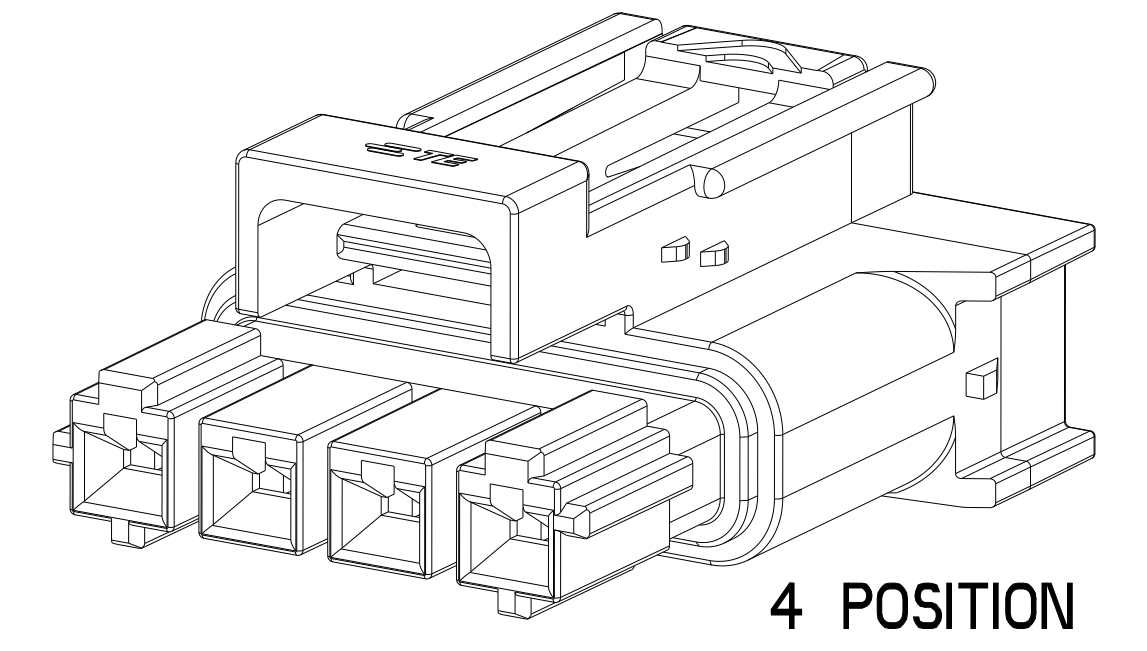

△ MATERIAL: PA66 - GLASS FILLED, FLAME
 △ MATERIAL MARK: PA66-GF
 △ THIS PRODUCT HAS NOT COMPLETED QUALIFICATION TESTING

REVISIONS				
P	LTN	DESCRIPTION	DATE	APPV
A		INITIAL RELEASE	17APR2023	MV DS

ITEM	MATING CONNECTOR PART NUMBERS	
1	CAP HOUSING - PANEL MOUNT VERSION	X-2381317-X
2	TERMINAL POSITION ASSURANCE (TPA)	2329016-X
3	INTERFACE/PERIPHERAL SEAL	2325347-X
4	FAMILY/GANG SEAL	2325349-X
5	BACK COVER	2334614-X

ITEM	APPLICABLE TERMINAL PN
1	2329912-1
2	2329913-1
3	2329914-1
4	2329915-1
5	2329916-1
6	2329917-1

22.55	NATURAL	C	1 * 4	3-2381315-4
22.55	YELLOW	B	1 * 4	2-2381315-4
22.55	BLUE	A	1 * 4	1-2381315-4
17.55	NATURAL	C	1 * 3	3-2381315-3
17.55	YELLOW	B	1 * 3	2-2381315-3
17.55	BLUE	A	1 * 3	1-2381315-3
12.55	NATURAL	C	1 * 2	3-2381315-2
12.55	YELLOW	B	1 * 2	2-2381315-2
12.55	BLUE	A	1 * 2	1-2381315-2
DIM "A"	COLOR	KEY	POSITION	PART NO

DIMENSIONS: mm
 TOLERANCES UNLESS OTHERWISE SPECIFIED:
 0 PLC ±
 1 PLC ±0.50
 2 PLC ±
 3 PLC ±
 4 PLC ±
 ANGLES ±
 FINISH NA

MATERIAL: △

TE Connectivity
SINGLE ROW POWER VERSA LOCK PLUG HOUSING

SIZE: A | CAGE CODE: 00779 | DRAWING NO: C-2381315 | RESTRICTED TO: A