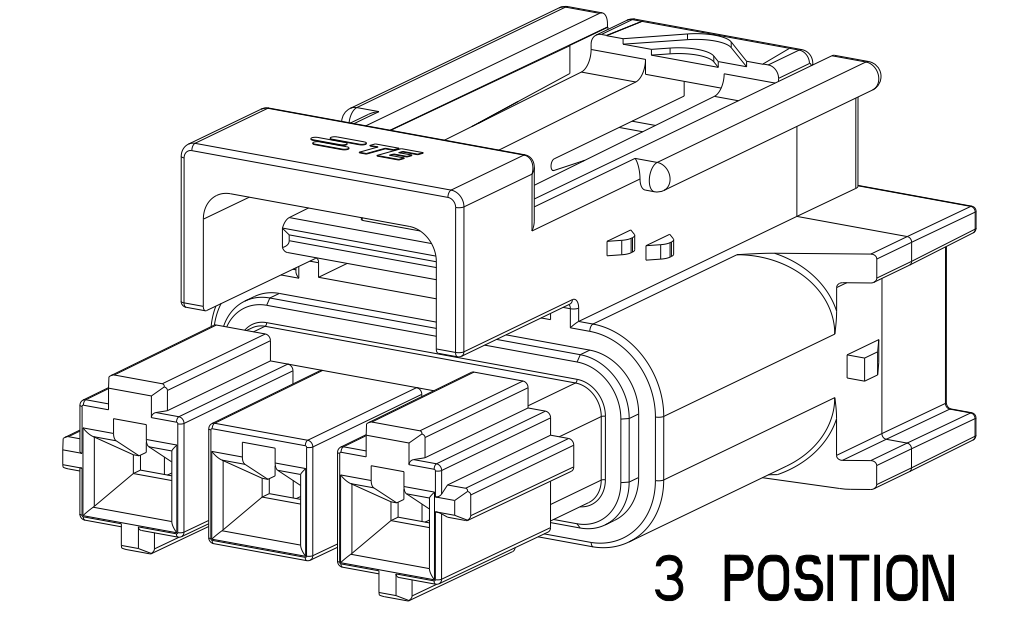

△ MATERIAL: PA66 - GLASS FILLED, FLAME
 △ MATERIAL MARK: PA66-GF
 △ THIS PRODUCT HAS NOT COMPLETED QUALIFICATION TESTING

REVISIONS				
P	LTN	DESCRIPTION	DATE	APPV
A		INITIAL RELEASE	17APR2023	MV DS

ITEM	MATING CONNECTOR PART NUMBERS	
1	CAP HOUSING - PANEL MOUNT VERSION	X-2381317-X
2	TERMINAL POSITION ASSURANCE (TPA)	2329016-X
3	INTERFACE/PERIPHERAL SEAL	2325347-X
4	FAMILY/GANG SEAL	2325349-X
5	BACK COVER	2334614-X

ITEM	APPLICABLE TERMINAL PN
1	2329912-1
2	2329913-1
3	2329914-1
4	2329915-1
5	2329916-1
6	2329917-1

22.55	NATURAL	C	1 * 4	3-2381315-4
22.55	YELLOW	B	1 * 4	2-2381315-4
22.55	BLUE	A	1 * 4	1-2381315-4
17.55	NATURAL	C	1 * 3	3-2381315-3
17.55	YELLOW	B	1 * 3	2-2381315-3
17.55	BLUE	A	1 * 3	1-2381315-3
12.55	NATURAL	C	1 * 2	3-2381315-2
12.55	YELLOW	B	1 * 2	2-2381315-2
12.55	BLUE	A	1 * 2	1-2381315-2
DIM "A"	COLOR	KEY	POSITION	PART NO

DIMENSIONS: mm
 TOLERANCES UNLESS OTHERWISE SPECIFIED:
 0 PLC ±
 1 PLC ±0.50
 2 PLC ±
 3 PLC ±
 4 PLC ±
 ANGLES ±
 FINISH NA

MATERIAL: △

TE Connectivity
SINGLE ROW POWER VERSA LOCK PLUG HOUSING

SIZE: A | CAGE CODE: 00779 | DRAWING NO: C-2381315 | RESTRICTED TO: A