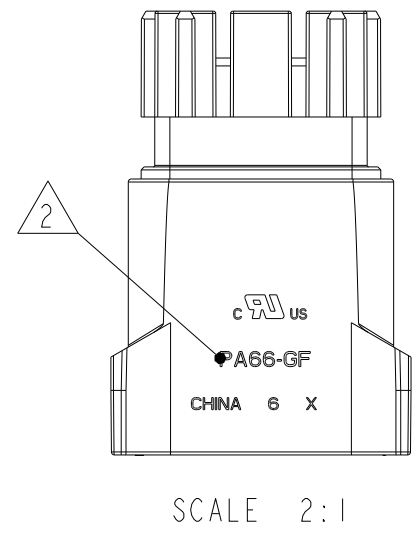

△ MATERIAL: PA66 - GLASS FILLED, FLAME
 △ MATERIAL MARK: PA66-GF
 △ THIS PRODUCT HAS NOT COMPLETED QUALIFICATION TESTING

REVISIONS				
P	LTN	DESCRIPTION	DATE	APPV
A		INITIAL RELEASE	17APR2023	MV DS

ITEM	MATING CONNECTOR PART NUMBERS	
1	CAP HOUSING - PANEL MOUNT VERSION	X-2381317-X
2	TERMINAL POSITION ASSURANCE (TPA)	2329016-X
3	INTERFACE/PERIPHERAL SEAL	2325347-X
4	FAMILY/GANG SEAL	2325349-X
5	BACK COVER	2334614-X

ITEM	APPLICABLE TERMINAL PN
1	2329912-1
2	2329913-1
3	2329914-1
4	2329915-1
5	2329916-1
6	2329917-1

22.55	NATURAL	C	1 * 4	3-2381315-4
22.55	YELLOW	B	1 * 4	2-2381315-4
22.55	BLUE	A	1 * 4	1-2381315-4
17.55	NATURAL	C	1 * 3	3-2381315-3
17.55	YELLOW	B	1 * 3	2-2381315-3
17.55	BLUE	A	1 * 3	1-2381315-3
12.55	NATURAL	C	1 * 2	3-2381315-2
12.55	YELLOW	B	1 * 2	2-2381315-2
12.55	BLUE	A	1 * 2	1-2381315-2
DIM "A"	COLOR	KEY	POSITION	PART NO

KEY A	KEY B	KEY C
1-2381315-4 △	2-2381315-4 △	3-2381315-4 △
1-2381315-3 △	2-2381315-3 △	3-2381315-3 △
1-2381315-2 △	2-2381315-2 △	3-2381315-2 △

THIS DRAWING IS A CONTROLLED DOCUMENT.

OWN: B. WEAVER 28MAR2021
 CHK: D. SWARTZ 28MAR2021
 APPV: V. SHETLAR 28MAR2021

DIMENSIONS: mm
 TOLERANCES UNLESS OTHERWISE SPECIFIED:
 0 PLC ±
 1 PLC ±0.50
 2 PLC ±
 3 PLC ±
 4 PLC ±
 ANGLES ±
 FINISH NA

MATERIAL: △

TE Connectivity
SINGLE ROW POWER VERSA LOCK PLUG HOUSING

SIZE: A | CAGE CODE: 00779 | DRAWING NO: C-2381315 | RESTRICTED TO: A