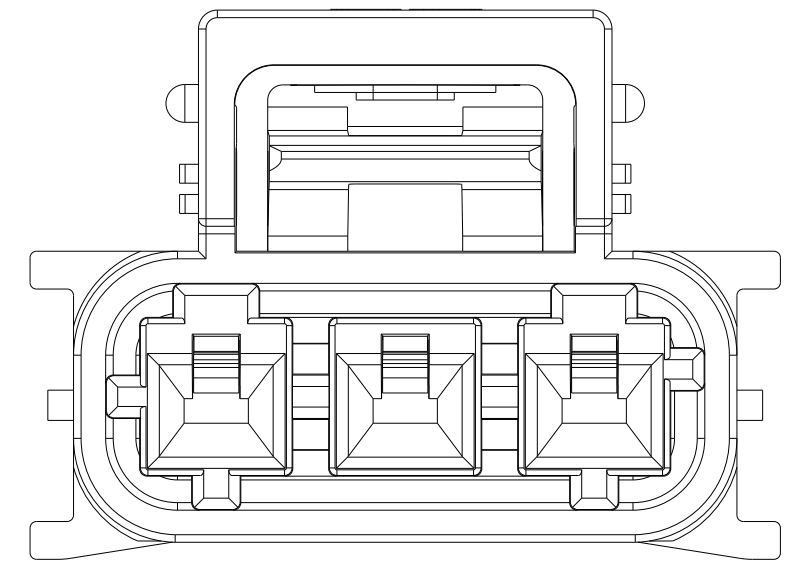

△ MATERIAL: PA66 - GLASS FILLED, FLAME
 △ MATERIAL MARK: PA66-GF
 △ THIS PRODUCT HAS NOT COMPLETED QUALIFICATION TESTING

REVISIONS				
P	LTN	DESCRIPTION	DATE	APPV
A		INITIAL RELEASE	17APR2023	MV DS

ITEM	MATING CONNECTOR PART NUMBERS	
1	CAP HOUSING - PANEL MOUNT VERSION	X-2381317-X
2	TERMINAL POSITION ASSURANCE (TPA)	2329016-X
3	INTERFACE/PERIPHERAL SEAL	2325347-X
4	FAMILY/GANG SEAL	2325349-X
5	BACK COVER	2334614-X

ITEM	APPLICABLE TERMINAL PN
1	2329912-1
2	2329913-1
3	2329914-1
4	2329915-1
5	2329916-1
6	2329917-1

22.55	NATURAL	C	1 * 4	3-2381315-4
22.55	YELLOW	B	1 * 4	2-2381315-4
22.55	BLUE	A	1 * 4	1-2381315-4
17.55	NATURAL	C	1 * 3	3-2381315-3
17.55	YELLOW	B	1 * 3	2-2381315-3
17.55	BLUE	A	1 * 3	1-2381315-3
12.55	NATURAL	C	1 * 2	3-2381315-2
12.55	YELLOW	B	1 * 2	2-2381315-2
12.55	BLUE	A	1 * 2	1-2381315-2
DIM "A"	COLOR	KEY	POSITION	PART NO

KEY A	KEY B	KEY C
1-2381315-4 △	2-2381315-4 △	3-2381315-4 △
1-2381315-3 △	2-2381315-3 △	3-2381315-3 △
1-2381315-2 △	2-2381315-2 △	3-2381315-2 △

THIS DRAWING IS A CONTROLLED DOCUMENT.

OWN: B. WEAVER 28MAR2021
 CHK: D. SWARTZ 28MAR2021
 APPV: V. SHETLAR 28MAR2021

DIMENSIONS: mm
 TOLERANCES UNLESS OTHERWISE SPECIFIED:
 0 PLC ±
 1 PLC ±0.50
 2 PLC ±
 3 PLC ±
 4 PLC ±
 ANGLES ±
 FINISH NA

MATERIAL: △

TE Connectivity
SINGLE ROW POWER VERSA LOCK PLUG HOUSING

SIZE: A | CAGE CODE: 00779 | DRAWING NO: C-2381315 | RESTRICTED TO: A