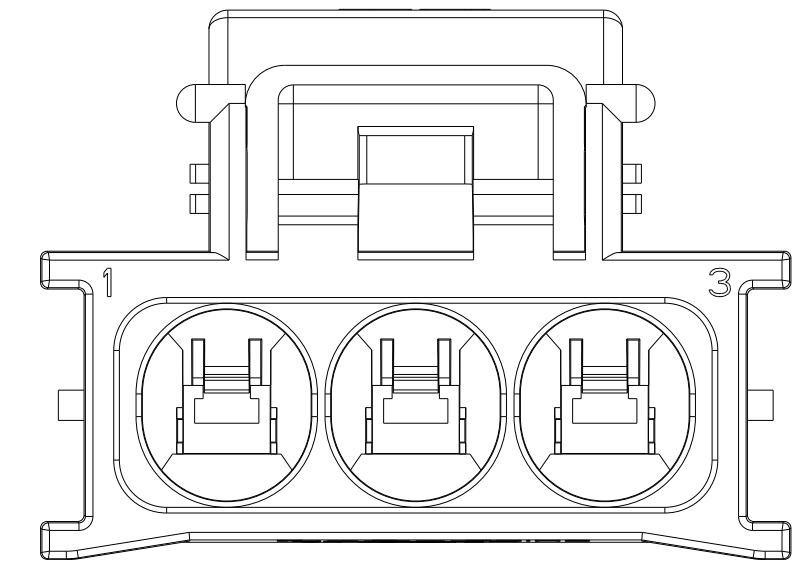

△ MATERIAL: PA66 - GLASS FILLED, FLAME
 △ MATERIAL MARK: PA66-GF
 △ THIS PRODUCT HAS NOT COMPLETED QUALIFICATION TESTING

REVISIONS				
P	LTN	DESCRIPTION	DATE	APPV
A		INITIAL RELEASE	17APR2023	MV DS

ITEM	MATING CONNECTOR PART NUMBERS	
1	CAP HOUSING - PANEL MOUNT VERSION	X-2381317-X
2	TERMINAL POSITION ASSURANCE (TPA)	2329016-X
3	INTERFACE/PERIPHERAL SEAL	2325347-X
4	FAMILY/GANG SEAL	2325349-X
5	BACK COVER	2334614-X

ITEM	APPLICABLE TERMINAL PN
1	2329912-1
2	2329913-1
3	2329914-1
4	2329915-1
5	2329916-1
6	2329917-1

22.55	NATURAL	C	1 * 4	3-2381315-4
22.55	YELLOW	B	1 * 4	2-2381315-4
22.55	BLUE	A	1 * 4	1-2381315-4
17.55	NATURAL	C	1 * 3	3-2381315-3
17.55	YELLOW	B	1 * 3	2-2381315-3
17.55	BLUE	A	1 * 3	1-2381315-3
12.55	NATURAL	C	1 * 2	3-2381315-2
12.55	YELLOW	B	1 * 2	2-2381315-2
12.55	BLUE	A	1 * 2	1-2381315-2
DIM "A"	COLOR	KEY	POSITION	PART NO

KEY A	KEY B	KEY C
1-2381315-4 △	2-2381315-4 △	3-2381315-4 △
1-2381315-3 △	2-2381315-3 △	3-2381315-3 △
1-2381315-2 △	2-2381315-2 △	3-2381315-2 △

THIS DRAWING IS A CONTROLLED DOCUMENT.

OWN: B. WEAVER 28MAR2021
 CHK: D. SWARTZ 28MAR2021
 APPV: V. SHETLAR 28MAR2021

DIMENSIONS: mm
 TOLERANCES UNLESS OTHERWISE SPECIFIED:
 0 PLC ±
 1 PLC ±0.50
 2 PLC ±
 3 PLC ±
 4 PLC ±
 ANGLES ±
 FINISH NA

MATERIAL: △

TE Connectivity
SINGLE ROW POWER VERSA LOCK PLUG HOUSING

SIZE: A | CAGE CODE: 00779 | DRAWING NO: C-2381315 | RESTRICTED TO: A