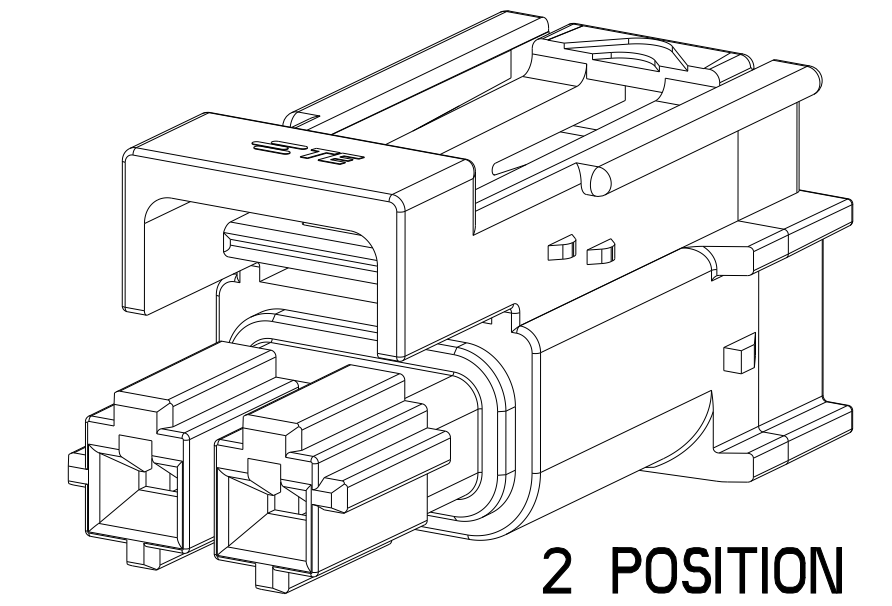

△ MATERIAL: PA66 - GLASS FILLED, FLAME
 △ MATERIAL MARK: PA66-GF
 △ THIS PRODUCT HAS NOT COMPLETED QUALIFICATION TESTING

REVISIONS				
P	LTN	DESCRIPTION	DATE	APPV
A		INITIAL RELEASE	17APR2023	MV DS

ITEM	MATING CONNECTOR PART NUMBERS	
1	CAP HOUSING - PANEL MOUNT VERSION	X-2381317-X
2	TERMINAL POSITION ASSURANCE (TPA)	2329016-X
3	INTERFACE/PERIPHERAL SEAL	2325347-X
4	FAMILY/GANG SEAL	2325349-X
5	BACK COVER	2334614-X

ITEM	APPLICABLE TERMINAL PN
1	2329912-1
2	2329913-1
3	2329914-1
4	2329915-1
5	2329916-1
6	2329917-1

22.55	NATURAL	C	1 * 4	3-2381315-4
22.55	YELLOW	B	1 * 4	2-2381315-4
22.55	BLUE	A	1 * 4	1-2381315-4
17.55	NATURAL	C	1 * 3	3-2381315-3
17.55	YELLOW	B	1 * 3	2-2381315-3
17.55	BLUE	A	1 * 3	1-2381315-3
12.55	NATURAL	C	1 * 2	3-2381315-2
12.55	YELLOW	B	1 * 2	2-2381315-2
12.55	BLUE	A	1 * 2	1-2381315-2
DIM "A"	COLOR	KEY	POSITION	PART NO

DIMENSIONS: mm
 TOLERANCES UNLESS OTHERWISE SPECIFIED:
 0 PLC ±
 1 PLC ±0.50
 2 PLC ±
 3 PLC ±
 4 PLC ±
 ANGLES ±
 FINISH NA

MATERIAL: △

TE Connectivity
SINGLE ROW POWER VERSA LOCK PLUG HOUSING

SIZE: A | CAGE CODE: 00779 | DRAWING NO: C-2381315 | RESTRICTED TO: A