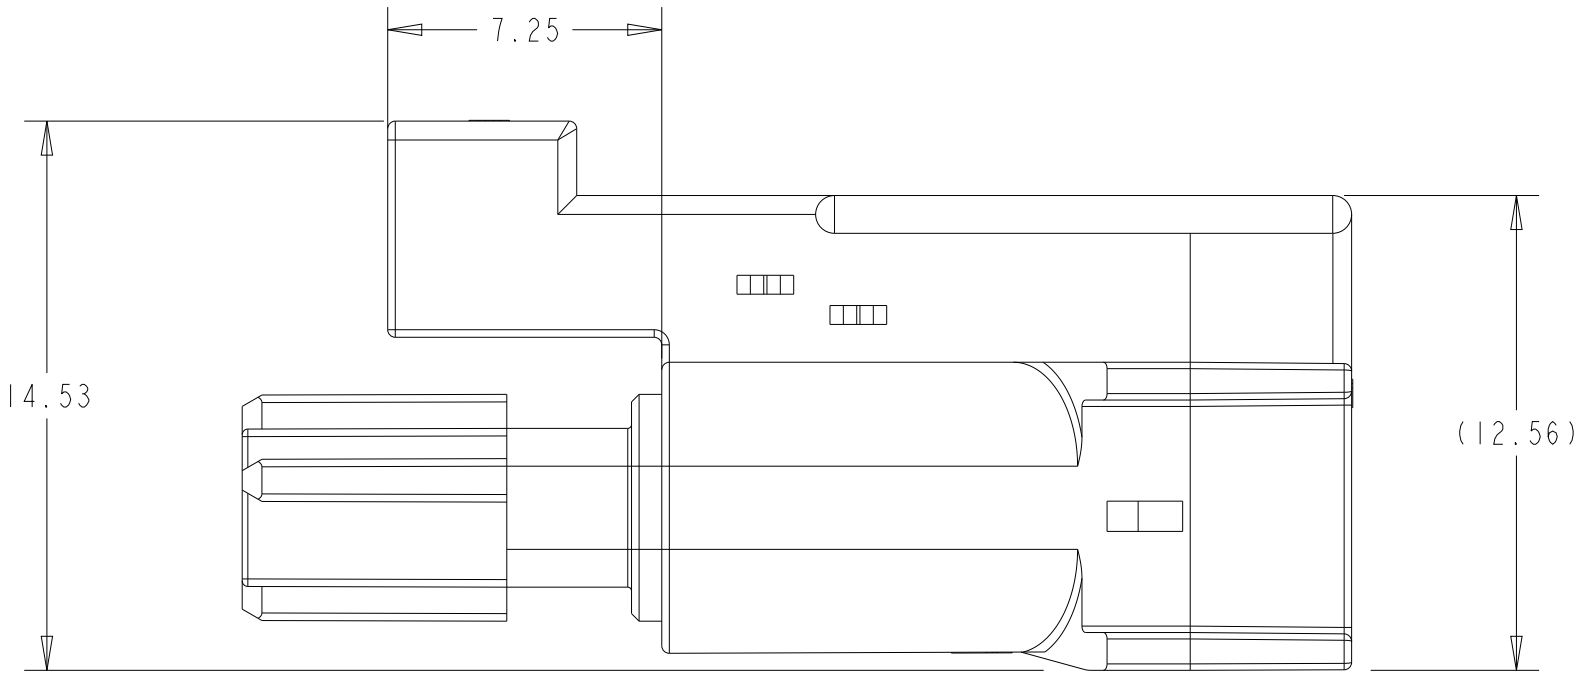

△ MATERIAL: PA66 - GLASS FILLED, FLAME
 △ MATERIAL MARK: PA66-GF
 △ THIS PRODUCT HAS NOT COMPLETED QUALIFICATION TESTING

REVISIONS				
P	LTN	DESCRIPTION	DATE	APPV
A		INITIAL RELEASE	17APR2023	MV DS

ITEM	MATING CONNECTOR PART NUMBERS	
1	CAP HOUSING - PANEL MOUNT VERSION	X-2381317-X
2	TERMINAL POSITION ASSURANCE (TPA)	2329016-X
3	INTERFACE/PERIPHERAL SEAL	2325347-X
4	FAMILY/GANG SEAL	2325349-X
5	BACK COVER	2334614-X

ITEM	APPLICABLE TERMINAL PN
1	2329912-1
2	2329913-1
3	2329914-1
4	2329915-1
5	2329916-1
6	2329917-1

22.55	NATURAL	C	1 * 4	3-2381315-4
22.55	YELLOW	B	1 * 4	2-2381315-4
22.55	BLUE	A	1 * 4	1-2381315-4
17.55	NATURAL	C	1 * 3	3-2381315-3
17.55	YELLOW	B	1 * 3	2-2381315-3
17.55	BLUE	A	1 * 3	1-2381315-3
12.55	NATURAL	C	1 * 2	3-2381315-2
12.55	YELLOW	B	1 * 2	2-2381315-2
12.55	BLUE	A	1 * 2	1-2381315-2
DIM "A"	COLOR	KEY	POSITION	PART NO

DIMENSIONS: mm
 TOLERANCES UNLESS OTHERWISE SPECIFIED:
 0 PLC ±
 1 PLC ±0.50
 2 PLC ±
 3 PLC ±
 4 PLC ±
 ANGLES ±
 FINISH NA

MATERIAL: △

TE Connectivity
SINGLE ROW POWER VERSA LOCK PLUG HOUSING

SIZE: A | CAGE CODE: 00779 | DRAWING NO: C-2381315 | RESTRICTED TO: A