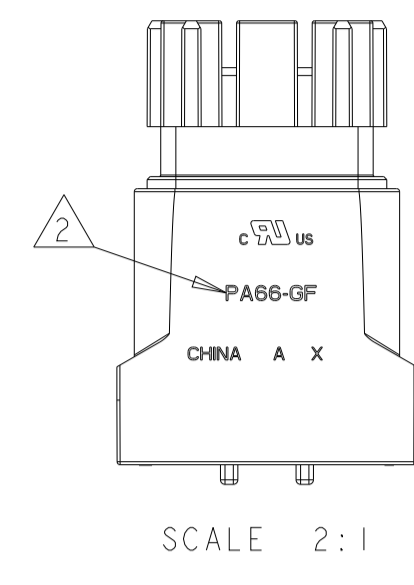

REVISIONS				
P	LTN	DESCRIPTION	DATE	OWN APVD
A		REVISED AS PER ECN-23-221174	14JUL2023	SKR DS

ITEM	MATING CONNECTOR PART NUMBERS
1	CAP HOUSING - PANEL MOUNT VERSION X-2381596-6
2	CAP HOUSING - ANGLED TWIST N LOCK VERSION X-2381608-6
3	TERMINAL POSITION ASSURANCE (TPA) 2337218-6
4	INTERFACE/PERIPHERAL SEAL 2325347-3
5	FAMILY/GANG SEAL 2325349-3
6	BACK COVER 2340648-6

ITEM	APPLICABLE TERMINAL PN
1	2329912-1
2	2329913-1
3	2329914-1
4	2329915-1
5	2329916-1
6	2329917-1

△ MATERIAL: PA66 - GLASS FILLED  
 △ MATERIAL MARK: PA66-GF

SCALE 4:1

KEY A	KEY B	KEY C
<p>1-2381595-6</p>	<p>2-2381595-6</p>	<p>3-2381595-6</p>

NATURAL	C	2 * 3	3-2381595-6
YELLOW	B	2 * 3	2-2381595-6
BLUE	A	2 * 3	1-2381595-6
COLOR	KEY POSITION	PART NO	

THIS DRAWING IS A CONTROLLED DOCUMENT.		OWN B. WEAVER 05APR2021	
DIMENSIONS: mm		CHK D. SWARTZ 05APR2021	
TOLERANCES UNLESS OTHERWISE SPECIFIED:		APVD V. SHELTON 05APR2021	
0 PLC ± 2 PLC ±0.50 3 PLC ± 4 PLC ± ANGLES ± FINISH N/A		NAME 2x3 POWER VERSA LOCK PLUG HOUSING PRODUCT SPEC 108-143081 APPLICATION SPEC 114-143082 WEIGHT - CUSTOMER DRAWING	
MATERIAL		SIZE CAGE CODE DRAWING NO	RESTRICTED TO
		A100779C=2381595	
		SCALE 4:1	SHEET 1 OF 1 REV A