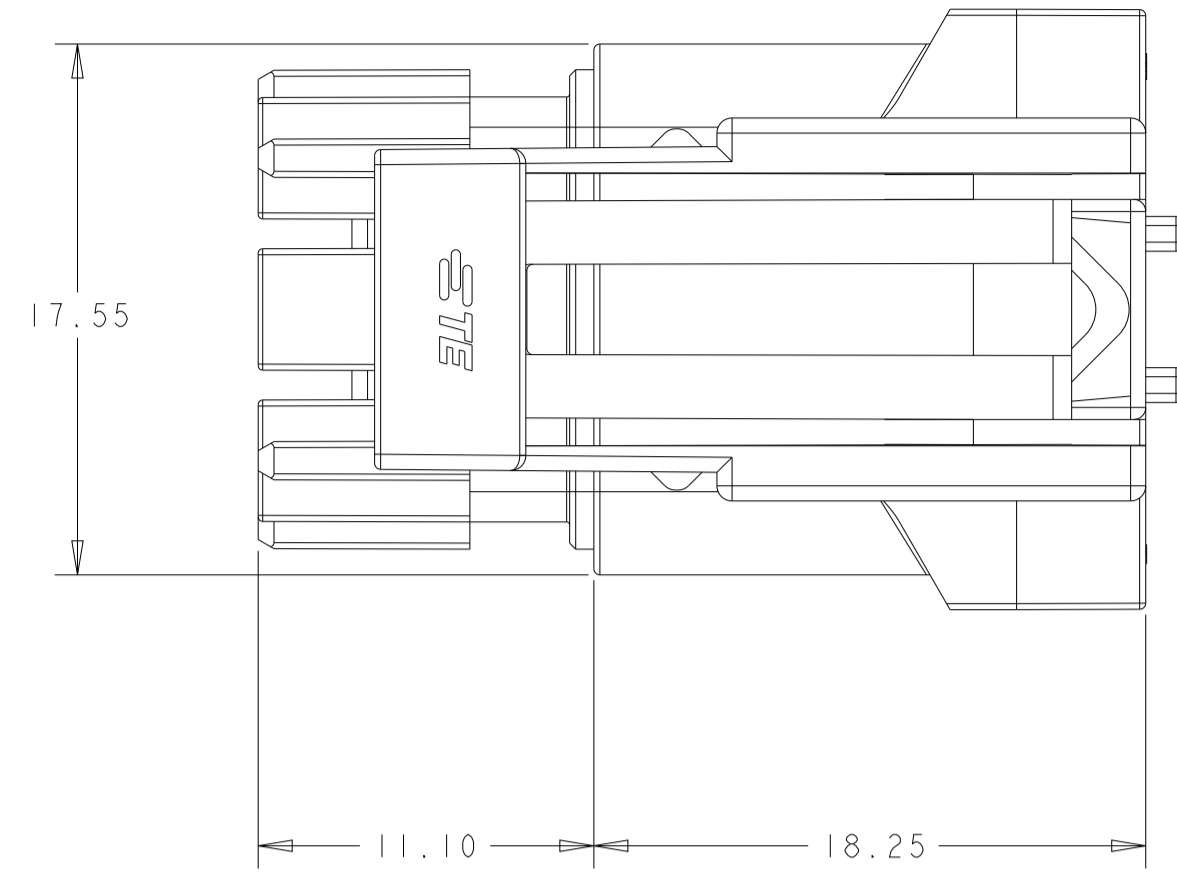

REVISIONS				
P	LTN	DESCRIPTION	DATE	OWN APVD
A		REVISED AS PER ECN-23-221174	14JUL2023	SKR DS

ITEM	MATING CONNECTOR PART NUMBERS
1	CAP HOUSING - PANEL MOUNT VERSION X-2381596-6
2	CAP HOUSING - ANGLED TWIST N LOCK VERSION X-2381608-6
3	TERMINAL POSITION ASSURANCE (TPA) 2337218-6
4	INTERFACE/PERIPHERAL SEAL 2325347-3
5	FAMILY/GANG SEAL 2325349-3
6	BACK COVER 2340648-6

ITEM	APPLICABLE TERMINAL PN
1	2329912-1
2	2329913-1
3	2329914-1
4	2329915-1
5	2329916-1
6	2329917-1

△ MATERIAL: PA66 - GLASS FILLED  
 △ MATERIAL MARK: PA66-GF

SCALE 4:1

KEY A	KEY B	KEY C
<p>1-2381595-6</p>	<p>2-2381595-6</p>	<p>3-2381595-6</p>

NATURAL	C	2 * 3	3-2381595-6
YELLOW	B	2 * 3	2-2381595-6
BLUE	A	2 * 3	1-2381595-6
COLOR	KEY POSITION	PART NO	

THIS DRAWING IS A CONTROLLED DOCUMENT.		OWN B. WEAVER 05APR2021	
DIMENSIONS: mm		CHK D. SWARTZ 05APR2021	
TOLERANCES UNLESS OTHERWISE SPECIFIED:		APVD V. SHELTON 05APR2021	
0 PLC ± 2 PLC ±0.50 3 PLC ± 4 PLC ± ANGLES ± FINISH N/A		NAME 2x3 POWER VERSA LOCK PLUG HOUSING PRODUCT SPEC 108-143081 APPLICATION SPEC 114-143082 WEIGHT - CUSTOMER DRAWING	
MATERIAL		SIZE CAGE CODE DRAWING NO	RESTRICTED TO
		A100779C=2381595	
		SCALE 4:1	SHEET 1 OF 1 REV A