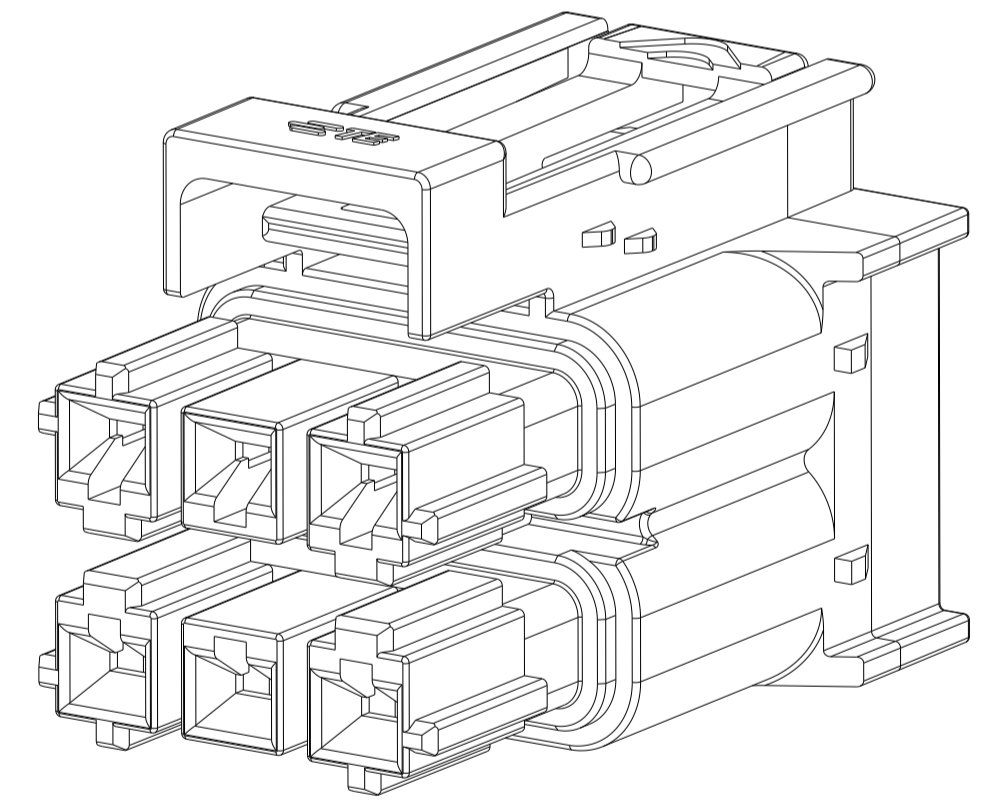

REVISIONS				
P	LTN	DESCRIPTION	DATE	OWN APVD
A		REVISED AS PER ECN-23-221174	14JUL2023	SKR DS

ITEM	MATING CONNECTOR PART NUMBERS
1	CAP HOUSING - PANEL MOUNT VERSION X-2381596-6
2	CAP HOUSING - ANGLED TWIST N LOCK VERSION X-2381608-6
3	TERMINAL POSITION ASSURANCE (TPA) 2337218-6
4	INTERFACE/PERIPHERAL SEAL 2325347-3
5	FAMILY/GANG SEAL 2325349-3
6	BACK COVER 2340648-6

ITEM	APPLICABLE TERMINAL PN
1	2329912-1
2	2329913-1
3	2329914-1
4	2329915-1
5	2329916-1
6	2329917-1

△ MATERIAL: PA66 - GLASS FILLED  
 △ MATERIAL MARK: PA66-GF

SCALE 4:1

KEY A	KEY B	KEY C
<p>1-2381595-6</p>	<p>2-2381595-6</p>	<p>3-2381595-6</p>

NATURAL	C	2 * 3	3-2381595-6
YELLOW	B	2 * 3	2-2381595-6
BLUE	A	2 * 3	1-2381595-6
COLOR	KEY POSITION	PART NO	

THIS DRAWING IS A CONTROLLED DOCUMENT.		OWN B. WEAVER 05APR2021	
DIMENSIONS: mm		CHK D. SWARTZ 05APR2021	
TOLERANCES UNLESS OTHERWISE SPECIFIED:		APVD V. SHELTON 05APR2021	
0 PLC ± 2 PLC ±0.50 3 PLC ± 4 PLC ± ANGLES ± FINISH N/A		NAME 2x3 POWER VERSA LOCK PLUG HOUSING PRODUCT SPEC 108-143081 APPLICATION SPEC 114-143082 WEIGHT - CUSTOMER DRAWING	
MATERIAL		SIZE CAGE CODE DRAWING NO	RESTRICTED TO
		A100779C=2381595	
		SCALE 4:1	SHEET 1 OF 1 REV A