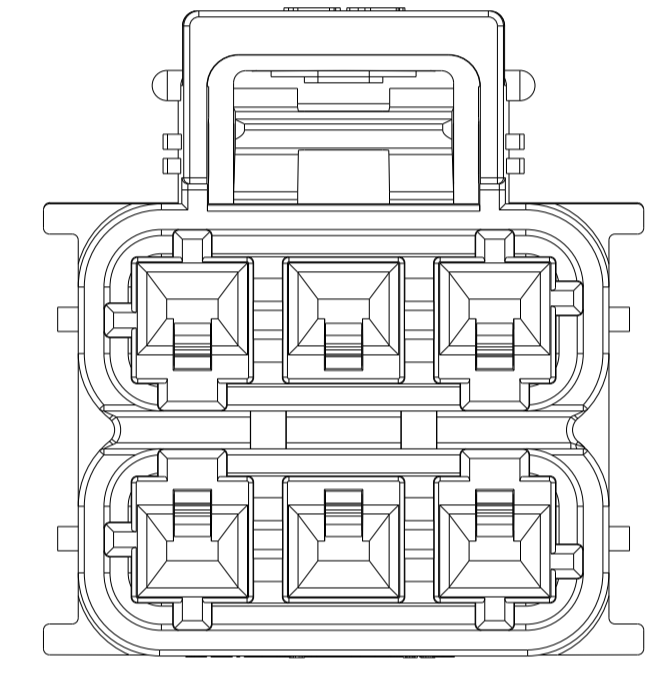

REVISIONS				
P	LTN	DESCRIPTION	DATE	OWN APVD
A		REVISED AS PER ECN-23-221174	14JUL2023	SKR DS

ITEM	MATING CONNECTOR PART NUMBERS
1	CAP HOUSING - PANEL MOUNT VERSION X-2381596-6
2	CAP HOUSING - ANGLED TWIST N LOCK VERSION X-2381608-6
3	TERMINAL POSITION ASSURANCE (TPA) 2337218-6
4	INTERFACE/PERIPHERAL SEAL 2325347-3
5	FAMILY/GANG SEAL 2325349-3
6	BACK COVER 2340648-6

ITEM	APPLICABLE TERMINAL PN
1	2329912-1
2	2329913-1
3	2329914-1
4	2329915-1
5	2329916-1
6	2329917-1

△ MATERIAL: PA66 - GLASS FILLED  
 △ MATERIAL MARK: PA66-GF

SCALE 4:1

KEY A	KEY B	KEY C
<p>1-2381595-6</p>	<p>2-2381595-6</p>	<p>3-2381595-6</p>

NATURAL	C	2 * 3	3-2381595-6
YELLOW	B	2 * 3	2-2381595-6
BLUE	A	2 * 3	1-2381595-6
COLOR	KEY POSITION	PART NO	

THIS DRAWING IS A CONTROLLED DOCUMENT.		OWN B. WEAVER 05APR2021	
DIMENSIONS: mm		CHK D. SWARTZ 05APR2021	
TOLERANCES UNLESS OTHERWISE SPECIFIED:		APVD V. SHELTON 05APR2021	
0 PLC ± 2 PLC ±0.50 3 PLC ± 4 PLC ± ANGLES ± FINISH N/A		NAME 2x3 POWER VERSA LOCK PLUG HOUSING PRODUCT SPEC 108-143081 APPLICATION SPEC 114-143082 WEIGHT - CUSTOMER DRAWING	
MATERIAL		SIZE CAGE CODE DRAWING NO	RESTRICTED TO
		A100779C=2381595	
		SCALE 4:1	SHEET 1 OF 1 REV A