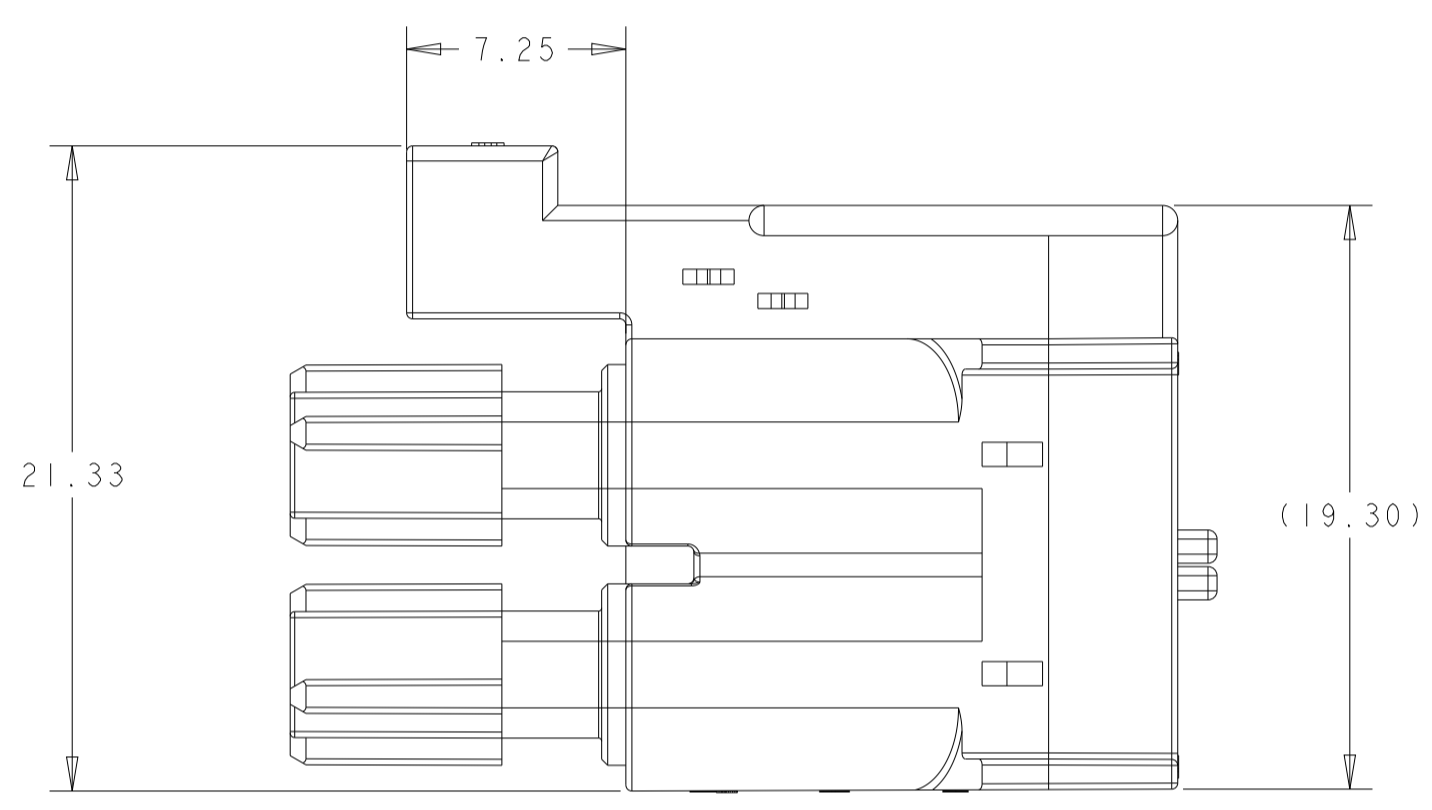

REVISIONS				
P	LTN	DESCRIPTION	DATE	OWN APVD
A		REVISED AS PER ECN-23-221174	14JUL2023	SKR DS

ITEM	MATING CONNECTOR PART NUMBERS
1	CAP HOUSING - PANEL MOUNT VERSION X-2381596-6
2	CAP HOUSING - ANGLED TWIST N LOCK VERSION X-2381608-6
3	TERMINAL POSITION ASSURANCE (TPA) 2337218-6
4	INTERFACE/PERIPHERAL SEAL 2325347-3
5	FAMILY/GANG SEAL 2325349-3
6	BACK COVER 2340648-6

ITEM	APPLICABLE TERMINAL PN
1	2329912-1
2	2329913-1
3	2329914-1
4	2329915-1
5	2329916-1
6	2329917-1

△ MATERIAL: PA66 - GLASS FILLED  
 △ MATERIAL MARK: PA66-GF

SCALE 4:1

KEY A	KEY B	KEY C
<p>1-2381595-6</p>	<p>2-2381595-6</p>	<p>3-2381595-6</p>

NATURAL	C	2 * 3	3-2381595-6
YELLOW	B	2 * 3	2-2381595-6
BLUE	A	2 * 3	1-2381595-6
COLOR	KEY POSITION	PART NO	

THIS DRAWING IS A CONTROLLED DOCUMENT.		OWN B. WEAVER 05APR2021	
DIMENSIONS: mm		CHK D. SWARTZ 05APR2021	
TOLERANCES UNLESS OTHERWISE SPECIFIED:		APVD V. SHELTON 05APR2021	
0 PLC ± 2 PLC ±0.50 3 PLC ± 4 PLC ± ANGLES ± FINISH N/A		NAME 2x3 POWER VERSA LOCK PLUG HOUSING PRODUCT SPEC 108-143081 APPLICATION SPEC 114-143082 WEIGHT - CUSTOMER DRAWING	
MATERIAL		SIZE CAGE CODE DRAWING NO	RESTRICTED TO
		A100779C=2381595	
		SCALE 4:1	SHEET 1 OF 1 REV A