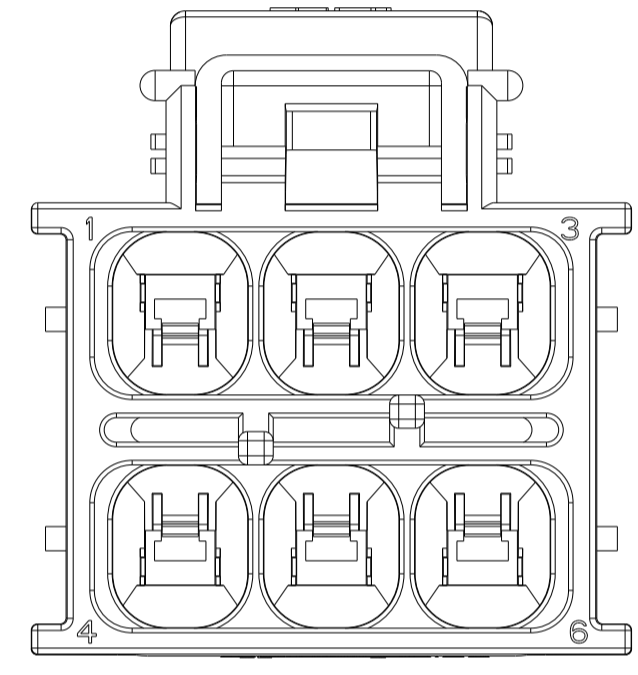

REVISIONS				
P	LTN	DESCRIPTION	DATE	OWN APVD
A		REVISED AS PER ECN-23-221174	14JUL2023	SKR DS

ITEM	MATING CONNECTOR PART NUMBERS
1	CAP HOUSING - PANEL MOUNT VERSION X-2381596-6
2	CAP HOUSING - ANGLED TWIST N LOCK VERSION X-2381608-6
3	TERMINAL POSITION ASSURANCE (TPA) 2337218-6
4	INTERFACE/PERIPHERAL SEAL 2325347-3
5	FAMILY/GANG SEAL 2325349-3
6	BACK COVER 2340648-6

ITEM	APPLICABLE TERMINAL PN
1	2329912-1
2	2329913-1
3	2329914-1
4	2329915-1
5	2329916-1
6	2329917-1

△ MATERIAL: PA66 - GLASS FILLED  
 △ MATERIAL MARK: PA66-GF

SCALE 4:1

KEY A	KEY B	KEY C
<p>1-2381595-6</p>	<p>2-2381595-6</p>	<p>3-2381595-6</p>

NATURAL	C	2 * 3	3-2381595-6
YELLOW	B	2 * 3	2-2381595-6
BLUE	A	2 * 3	1-2381595-6
COLOR	KEY POSITION	PART NO	

THIS DRAWING IS A CONTROLLED DOCUMENT.		OWN B. WEAVER 05APR2021	
DIMENSIONS: mm		CHK D. SWARTZ 05APR2021	
TOLERANCES UNLESS OTHERWISE SPECIFIED:		APVD V. SHELTON 05APR2021	
0 PLC ± 2 PLC ±0.50 3 PLC ± 4 PLC ± ANGLES ± FINISH N/A		NAME 2x3 POWER VERSA LOCK PLUG HOUSING PRODUCT SPEC 108-143081 APPLICATION SPEC 114-143082 WEIGHT - CUSTOMER DRAWING	
MATERIAL		SIZE CAGE CODE DRAWING NO	RESTRICTED TO
		A100779C=2381595	
		SCALE 4:1	SHEET 1 OF 1 REV A