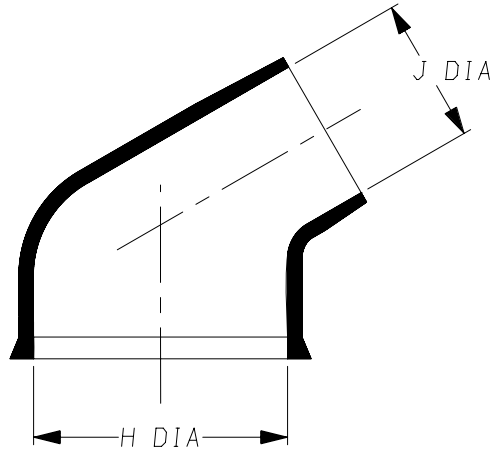

a) Part as supplied.

223W601

b) Part after unrestricted recovery.

DIMENSIONS *in millimetres
(in inches, for reference)*

Part No.	H		J		K		P	R	S	T	U	JO	HW	JW	X
	Min a	Max b	Min a	Max b	Min b	Max b	±10% b	±10% b	±10% b	±10% b	±10% b	±10% b	±20% b	±20% b	±20% b
223W601	10 {0.39}	6.3 {0.25}	6.0 {0.24}	2.0 {0.08}	10 {0.39}	7.4 {0.29}	12.5 {0.49}	11.5 {0.45}	9.8 {0.39}	1.2 {0.05}	0.5 {0.02}	6.0 {0.24}	1.0 {0.04}	0.6 {0.02}	3.2 {0.13}

Drawn A.LILLEY. Checked Issue 2 Date November 2007 Conforms to ISO Recommendations
 Approval Design MKTG. Tech. 3rd Angle Projection Not to Scale

Raychem		Specification Control Drawing	Part Number 223W601 Issue 2
Iss.	Date	E.C.R. No.	Details of Change
2	November 2007	CR07-HM-022	-6 and -12 removed