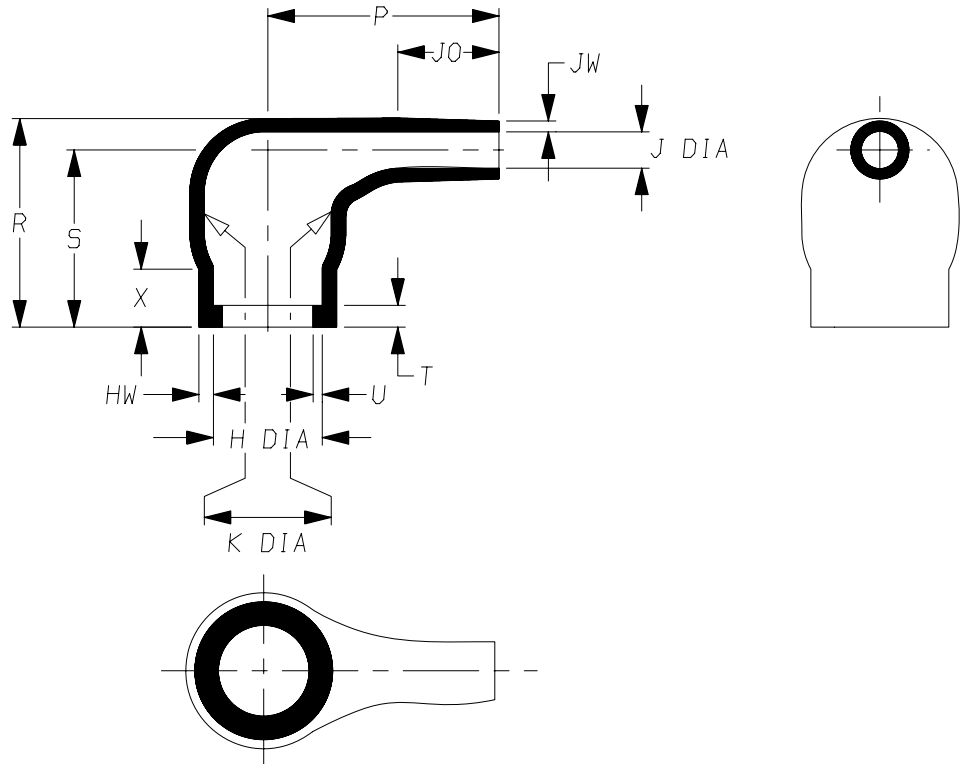

a) Part as supplied.

223W601

b) Part after unrestricted recovery.

DIMENSIONS *in millimetres
(in inches, for reference)*

Part No.	H		J		K		P	R	S	T	U	JO	HW	JW	X
	Min a	Max b	Min a	Max b	Min b	Max b	±10% b	±10% b	±10% b	±10% b	±10% b	±10% b	±20% b	±20% b	±20% b
223W601	10 {0.39}	6.3 {0.25}	6.0 {0.24}	2.0 {0.08}	10 {0.39}	7.4 {0.29}	12.5 {0.49}	11.5 {0.45}	9.8 {0.39}	1.2 {0.05}	0.5 {0.02}	6.0 {0.24}	1.0 {0.04}	0.6 {0.02}	3.2 {0.13}

Drawn A.LILLEY. Checked Issue 2 Date November 2007 Conforms to ISO Recommendations
 Approval Design MKTG. Tech. 3rd Angle Projection Not to Scale

Raychem		Specification Control Drawing	Part Number 223W601 Issue 2
Iss.	Date	E.C.R. No.	Details of Change
2	November 2007	CR07-HM-022	-6 and -12 removed

(Ordering Information)

(COMPATIBILITY CHART)

Material Dash Number	Material Description	SPEC Number	Coating Slash Number
-3	POLYOLEFIN, SEMI-RIGID	RT-301	/42, /86, /180
-4	POLYOLEFIN, FLEXIBLE	RT-1304	/42, /86, /180
-25	ELASTOMER, FLUID RESISTANT	RW-2070	/42, /86, /225
-100	ZEROHAL	RW-2058	/86
-130	POLYOLEFIN, COMMERCIAL FLEXIBLE	RW-2008	/42