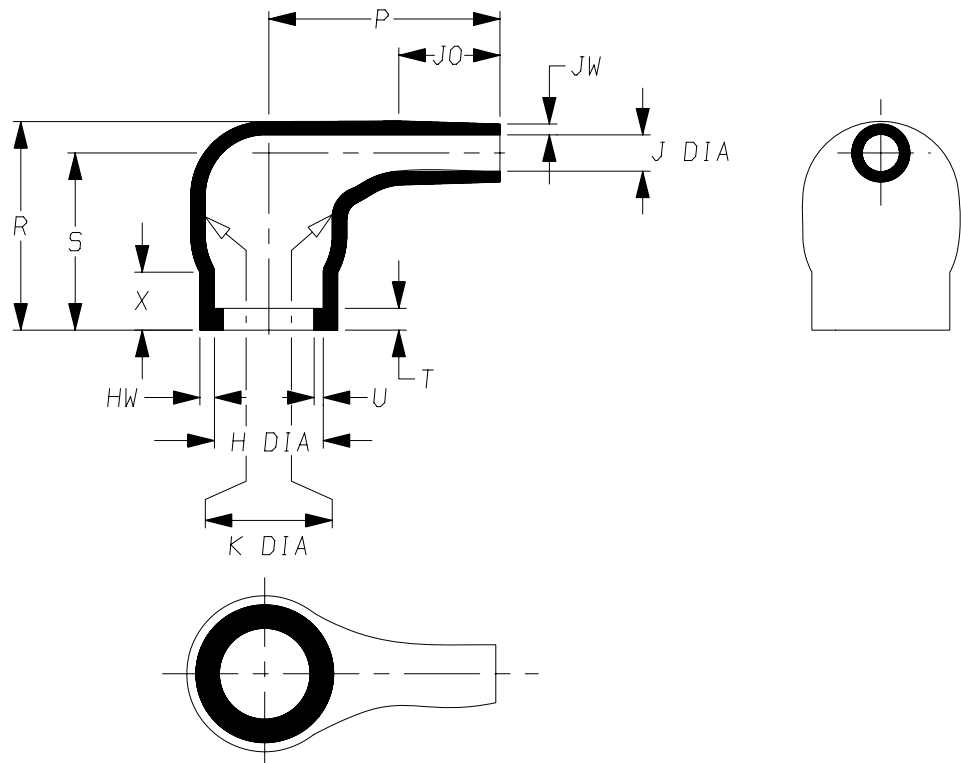

a) Part as supplied.

223W601

b) Part after unrestricted recovery.

DIMENSIONS *in millimetres
(in inches, for reference)*

Part No.	H		J		K		P	R	S	T	U	JO	HW	JW	X
	Min a	Max b	Min a	Max b	Min b	Max b	±10% b	±10% b	±10% b	±10% b	±10% b	±10% b	±20% b	±20% b	±20% b
223W601	10 {0.39}	6.3 {0.25}	6.0 {0.24}	2.0 {0.08}	10 {0.39}	7.4 {0.29}	12.5 {0.49}	11.5 {0.45}	9.8 {0.39}	1.2 {0.05}	0.5 {0.02}	6.0 {0.24}	1.0 {0.04}	0.6 {0.02}	3.2 {0.13}

Drawn A.LILLEY. Checked Issue 2 Date November 2007 Conforms to ISO Recommendations
Approval Design MKTG. Tech. 3rd Angle Projection Not to Scale

Raychem		Specification Control Drawing	Part Number 223W601 Issue 2
Iss.	Date	E.C.R. No.	Details of Change
2	November 2007	CR07-HM-022	-6 and -12 removed

(Ordering Information)

(COMPATIBILITY CHART)

Material Dash Number	Material Description	SPEC Number	Coating Slash Number
-3	POLYOLEFIN, SEMI-RIGID	RT-301	/42, /86, /180
-4	POLYOLEFIN, FLEXIBLE	RT-1304	/42, /86, /180
-25	ELASTOMER, FLUID RESISTANT	RW-2070	/42, /86, /225
-100	ZEROHAL	RW-2058	/86
-130	POLYOLEFIN, COMMERCIAL FLEXIBLE	RW-2008	/42