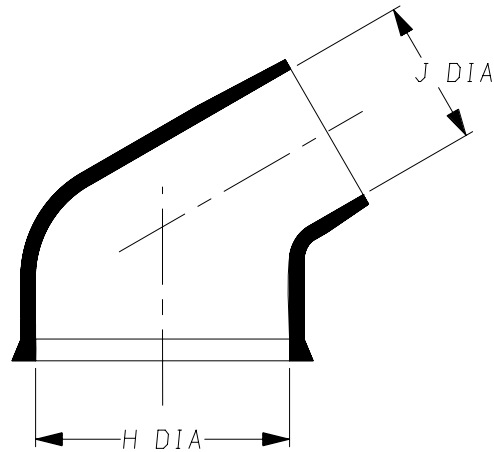

a) Part as supplied.

223W601

b) Part after unrestricted recovery.

DIMENSIONS *in millimetres
(in inches, for reference)*

Part No.	H		J		K		P	R	S	T	U	JO	HW	JW	X
	Min a	Max b	Min a	Max b	Min b	Max b	±10% b	±10% b	±10% b	±10% b	±10% b	±10% b	±20% b	±20% b	±20% b
223W601	10 {0.39}	6.3 {0.25}	6.0 {0.24}	2.0 {0.08}	10 {0.39}	7.4 {0.29}	12.5 {0.49}	11.5 {0.45}	9.8 {0.39}	1.2 {0.05}	0.5 {0.02}	6.0 {0.24}	1.0 {0.04}	0.6 {0.02}	3.2 {0.13}

Drawn A.LILLEY. Checked Issue 2 Date November 2007 Conforms to ISO Recommendations
Approval Design MKTG. Tech. 3rd Angle Projection Not to Scale

Raychem		Specification Control Drawing	Part Number 223W601 Issue 2
Iss.	Date	E.C.R. No.	Details of Change
2	November 2007	CR07-HM-022	-6 and -12 removed