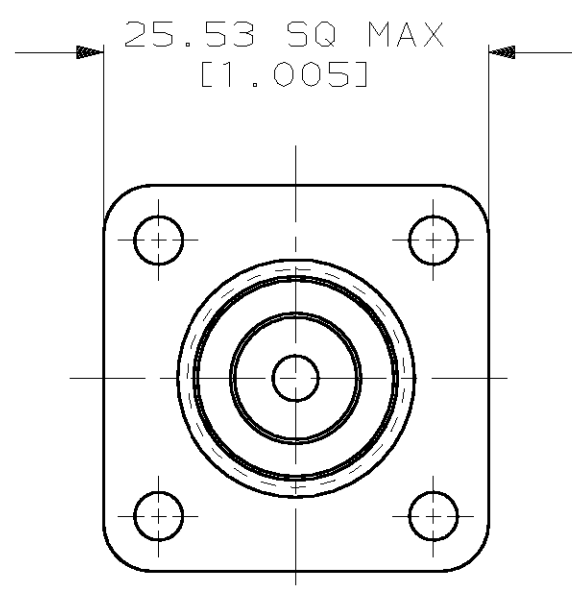

1. CRIMP TOOL: 220015-1
2. SEE I.S. 2028-4

OBSOLETE	-	-	-	-	-	-	225089-8
OBSOLETE	-	-	-	-	-	-	225089-5
	X	RG-225/U	AMP 225089-4	331987	1-51704-0	225086-1	225089-4
OBSOLETE	-	-	-	-	-	-	225089-3
OBSOLETE	Y	RG-213/U	00779M39012/02B0016 AMP & DATE CODE	1-331987-3	51704-2	225086-1	225089-2
OBSOLETE	X	RG-214/U	00779M39012/02B0017 AMP & DATE CODE	331987	51704-2	225086-1	225089-1
	VIEW	CABLE SIZE	STAMPING	③ FERRULE QTY=1	② CONTACT QTY=1	① JACK ASSY QTY=1	PART NUMBER

DO NOT SCALE PRINT. UNLESS SPECIFIED DIMENSIONS IN mm [INCHES] TOLERANCES ON : 2 PLC DEC ± 0.41 [.016] 3 PLC DEC ± - ANGLES ± -		DR 07-03-91 B. SCOTT CHK 10-21-91 M. SNEED APPD 10-21-91 R. HENRY APPD 10-21-91 M. SNEED		AMP AMP Incorporated Harrisburg, PA 17105-3608	
MATERIAL -		PRODUCT SPEC 108-12019		NAME JACK, PANEL, WEATHERPROOF, SERIES N	
FINISH -		APPLICATION SPEC -		SIZE © 00779	DRAWING NO 225089
		WEIGHT -		SCALE 2:1	SHEET 1 OF 1