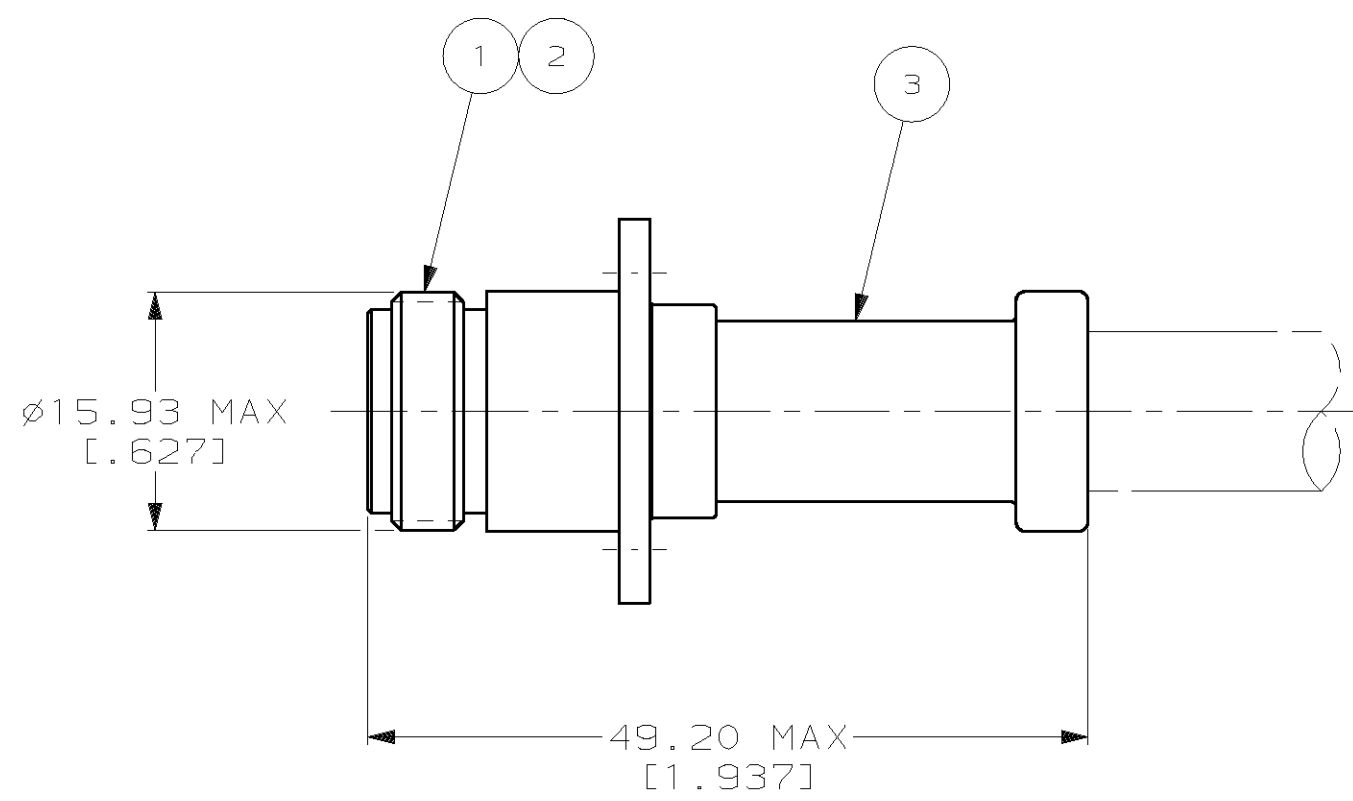

1. CRIMP TOOL: 220015-1
2. SEE I.S. 2028-4

OBSOLETE	-	-	-	-	-	-	225089-8
OBSOLETE	-	-	-	-	-	-	225089-5
	X	RG-225/U	AMP 225089-4	331987	1-51704-0	225086-1	225089-4
OBSOLETE	-	-	-	-	-	-	225089-3
OBSOLETE	Y	RG-213/U	00779M39012/02B0016 AMP & DATE CODE	1-331987-3	51704-2	225086-1	225089-2
OBSOLETE	X	RG-214/U	00779M39012/02B0017 AMP & DATE CODE	331987	51704-2	225086-1	225089-1
	VIEW	CABLE SIZE	STAMPING	③ FERRULE QTY=1	② CONTACT QTY=1	① JACK ASSY QTY=1	PART NUMBER

DO NOT SCALE PRINT. UNLESS SPECIFIED DIMENSIONS IN mm [INCHES] TOLERANCES ON : 2 PLC DEC ± 0.41 [.016] 3 PLC DEC ± - ANGLES ± -		DR 07-03-91 B. SCOTT CHK 10-21-91 M. SNEED APPD 10-21-91 R. HENRY APPD 10-21-91 M. SNEED		AMP AMP Incorporated Harrisburg, PA 17105-3608	
MATERIAL -		PRODUCT SPEC 108-12019		NAME JACK, PANEL, WEATHERPROOF, SERIES N	
FINISH -		APPLICATION SPEC -		SIZE © 00779	DRAWING NO 225089
		WEIGHT -		SCALE 2:1	SHEET 1 OF 1