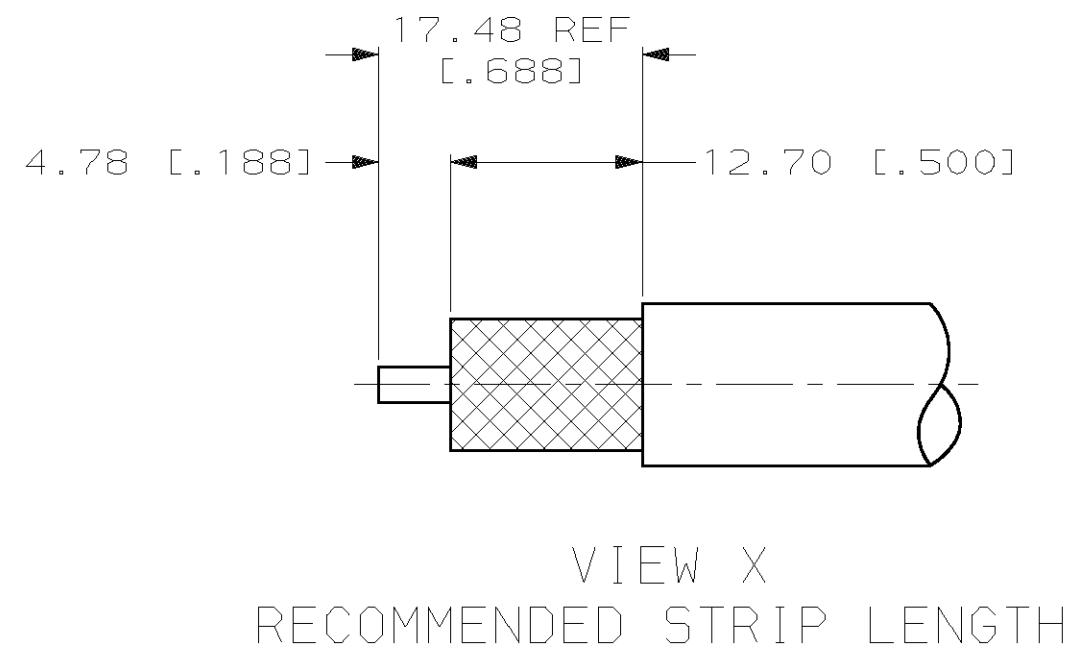

1. CRIMP TOOL: 220015-1
2. SEE I.S. 2028-4

OBSOLETE	-	-	-	-	-	-	225089-8
OBSOLETE	-	-	-	-	-	-	225089-5
	X	RG-225/U	AMP 225089-4	331987	1-51704-0	225086-1	225089-4
OBSOLETE	-	-	-	-	-	-	225089-3
OBSOLETE	Y	RG-213/U	00779M39012/02B0016 AMP & DATE CODE	1-331987-3	51704-2	225086-1	225089-2
OBSOLETE	X	RG-214/U	00779M39012/02B0017 AMP & DATE CODE	331987	51704-2	225086-1	225089-1
	VIEW	CABLE SIZE	STAMPING	③ FERRULE QTY=1	② CONTACT QTY=1	① JACK ASSY QTY=1	PART NUMBER

DO NOT SCALE PRINT. UNLESS SPECIFIED DIMENSIONS IN mm [INCHES] TOLERANCES ON : 2 PLC DEC ± 0.41 [.016] 3 PLC DEC ± - ANGLES ± -		DR 07-03-91 B. SCOTT CHK 10-21-91 M. SNEED APPD 10-21-91 R. HENRY APPD 10-21-91 M. SNEED		AMP AMP Incorporated Harrisburg, PA 17105-3608	
MATERIAL -		PRODUCT SPEC 108-12019		NAME JACK, PANEL, WEATHERPROOF, SERIES N	
FINISH -		APPLICATION SPEC -		SIZE © 00779	DRAWING NO 225089
		WEIGHT -		SCALE 2:1	SHEET 1 OF 1