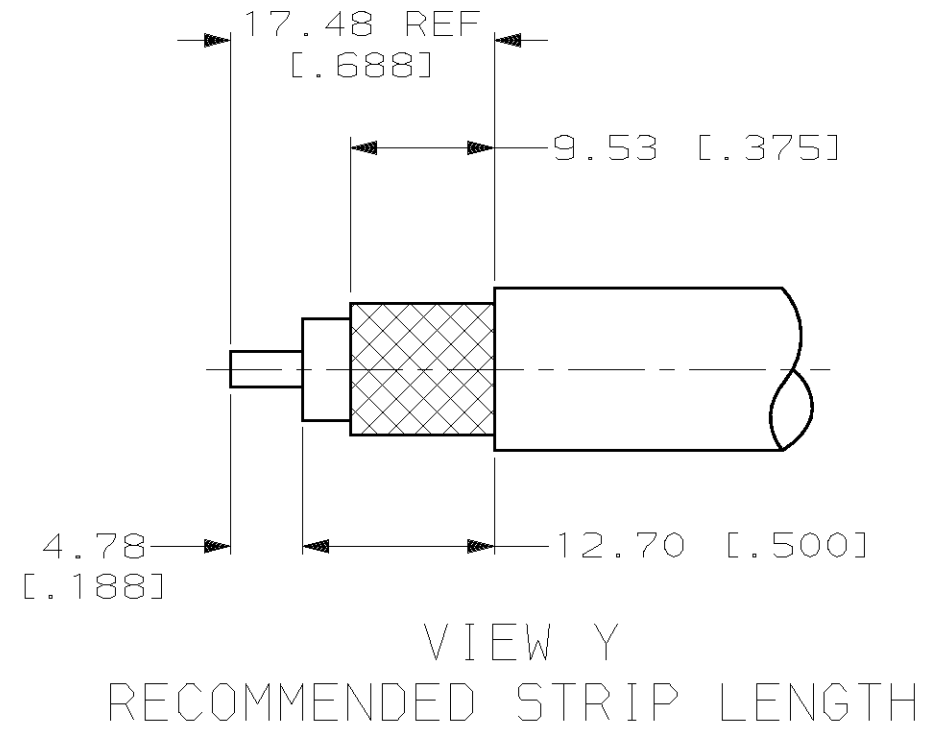

1. CRIMP TOOL: 220015-1
2. SEE I.S. 2028-4

OBSOLETE	-	-	-	-	-	-	225089-8
OBSOLETE	-	-	-	-	-	-	225089-5
	X	RG-225/U	AMP 225089-4	331987	1-51704-0	225086-1	225089-4
OBSOLETE	-	-	-	-	-	-	225089-3
OBSOLETE	Y	RG-213/U	00779M39012/02B0016 AMP & DATE CODE	1-331987-3	51704-2	225086-1	225089-2
OBSOLETE	X	RG-214/U	00779M39012/02B0017 AMP & DATE CODE	331987	51704-2	225086-1	225089-1
	VIEW	CABLE SIZE	STAMPING	③ FERRULE QTY=1	② CONTACT QTY=1	① JACK ASSY QTY=1	PART NUMBER

DO NOT SCALE PRINT. UNLESS SPECIFIED DIMENSIONS IN mm [INCHES] TOLERANCES ON : 2 PLC DEC ± 0.41 [.016] 3 PLC DEC ± - ANGLES ± -		DR 07-03-91 B. SCOTT CHK 10-21-91 M. SNEED APPD 10-21-91 R. HENRY APPD 10-21-91 M. SNEED		AMP AMP Incorporated Harrisburg, PA 17105-3608	
MATERIAL -		PRODUCT SPEC 108-12019		NAME JACK, PANEL, WEATHERPROOF, SERIES N	
FINISH -		APPLICATION SPEC -		SIZE © 00779	DRAWING NO 225089
		WEIGHT -		SCALE 2:1	SHEET 1 OF 1