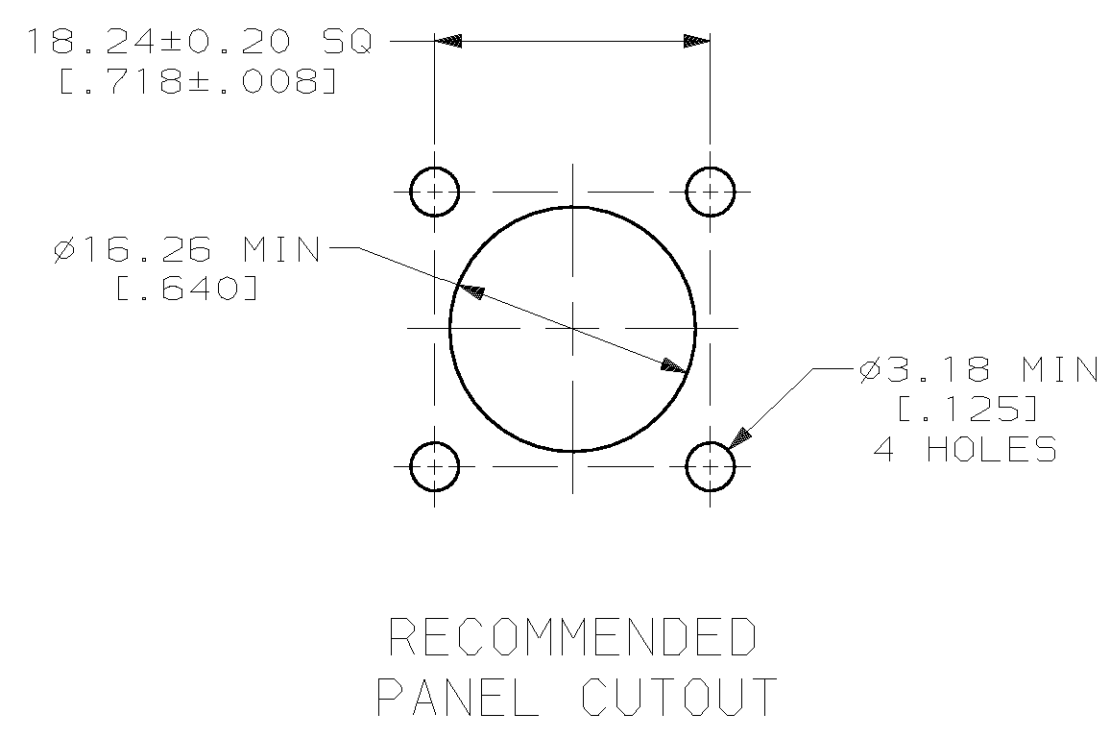

1. CRIMP TOOL: 220015-1
2. SEE I.S. 2028-4

OBSOLETE	-	-	-	-	-	-	225089-8
OBSOLETE	-	-	-	-	-	-	225089-5
	X	RG-225/U	AMP 225089-4	331987	1-51704-0	225086-1	225089-4
OBSOLETE	-	-	-	-	-	-	225089-3
OBSOLETE	Y	RG-213/U	00779M39012/02B0016 AMP & DATE CODE	1-331987-3	51704-2	225086-1	225089-2
OBSOLETE	X	RG-214/U	00779M39012/02B0017 AMP & DATE CODE	331987	51704-2	225086-1	225089-1
	VIEW	CABLE SIZE	STAMPING	③ FERRULE QTY=1	② CONTACT QTY=1	① JACK ASSY QTY=1	PART NUMBER

DO NOT SCALE PRINT. UNLESS SPECIFIED DIMENSIONS IN mm [INCHES] TOLERANCES ON : 2 PLC DEC ± 0.41 [.016] 3 PLC DEC ± - ANGLES ± -		DR 07-03-91 B. SCOTT CHK 10-21-91 M. SNEED APPD 10-21-91 R. HENRY APPD 10-21-91 M. SNEED		AMP AMP Incorporated Harrisburg, PA 17105-3608	
MATERIAL -		PRODUCT SPEC 108-12019		NAME JACK, PANEL, WEATHERPROOF, SERIES N	
FINISH -		APPLICATION SPEC -		SIZE © 00779	DRAWING NO 225089
		WEIGHT -		SCALE 2:1	SHEET 1 OF 1