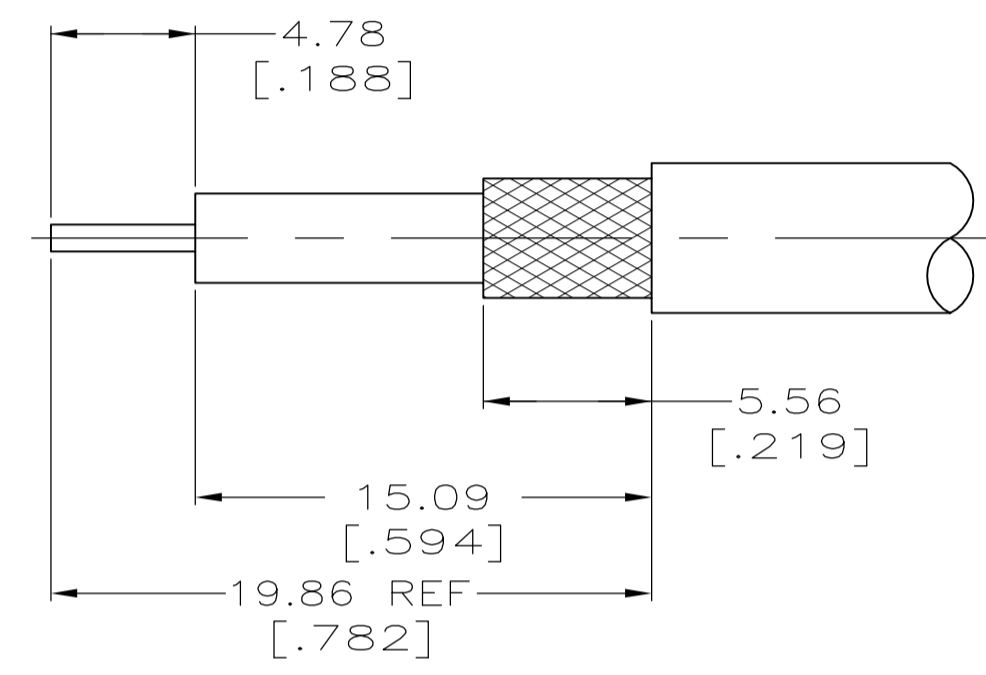

1. MAXIMUM PANEL THICKNESS = 6.10 [.240]
2. USE INSTRUCTION SHEET 408-1914-03
- ③ THIS PART NUMBER IS RESTRICTED, SEE SEPARATE DRAWING
- ④ SPECIAL PACKAGING
- ⑤ SUPERSEDED BY 225398-1
- ⑥ SUPERSEDED BY 225398-2
- ⑦ SUPERSEDED BY 413771-5

THIS DRAWING IS A CONTROLLED DOCUMENT.

DIMENSIONS: mm [INCHES]	TOLERANCES UNLESS OTHERWISE SPECIFIED:	DIN J. KURTZ 2/21/90	TE Connectivity JACK, BULKHEAD, BNC
0 PLC ± - 1 PLC ± - 2 PLC ± - 3 PLC ± 0.41 [016] 4 PLC ± - ANGLES ± -	0 PLC ± - 1 PLC ± - 2 PLC ± - 3 PLC ± 0.41 [016] 4 PLC ± - ANGLES ± -	CJK J. KURTZ 2/21/90 APVD R. F. RUTH 2/21/90 PRODUCT SPEC APPLICATION SPEC	
MATERIAL	FINISH	WEIGHT	RESTRICTED TO
		A1 00779 225398	