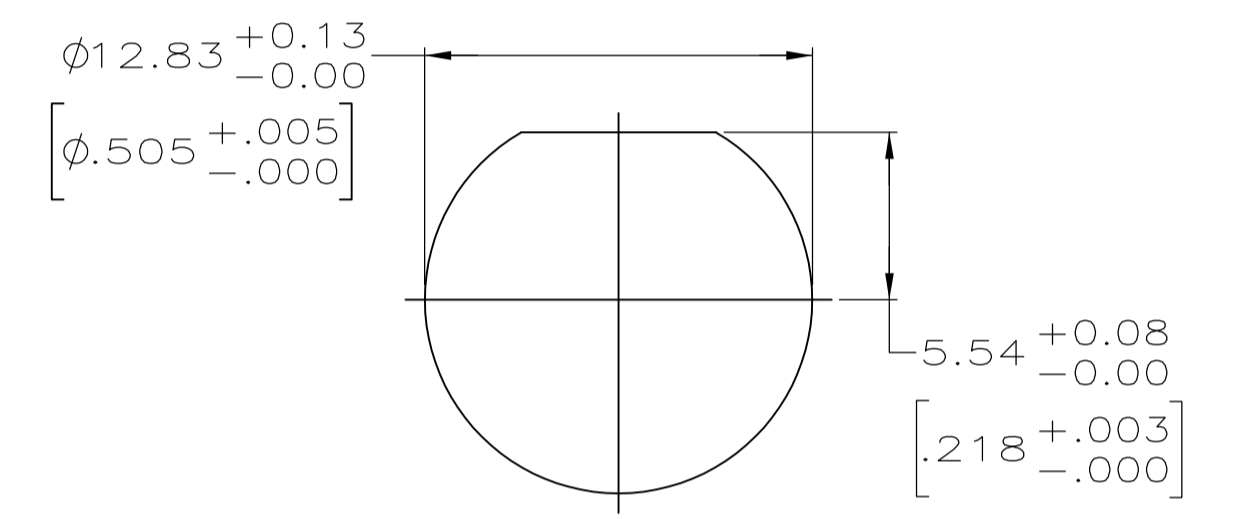

RECOMMENDED PANEL CUTOUT

OBSOLETE	-	34.93	[1.375]	RG-174/U & 188/U	.582 OZ	220009-1	21427-4	1-329631-2	1-329632-2	329633	9-328666-0	1-331368-2	1-331786-6	9-225398-2
OBSOLETE	-	38.10	[1.500]	RG-142/U,142A/U & 142B/U	-	220189-3	-	1-329631-2	1-329632-2	329633	9-225382-0	1-331369-7	1-331786-4	9-225398-1
OBSOLETE	-	34.93	[1.375]	RG-58/U,58A/U,58B/U & 58C/U	.582 OZ	69478-1	-	1-329631-2	1-329632-2	329633	9-50427-1	1-331369-6	1-331786-4	9-225398-0
OBSOLETE	④	34.93	[1.375]	RD-316 DOUBLE BRAIDED	-	69477-2	21427-4	1-329631-2	1-329632-2	329633	9-329049-0	1-331368-2	1-331786-6	2-225398-0
	⑥	34.93	[1.375]	-	-	-	-	-	-	-	-	-	-	1-225398-9
	④	34.93	[1.375]	-	-	-	-	-	-	-	-	-	-	1-225398-8
OBSOLETE	-	34.93	[1.375]	DEARBORN RG-62/U	.568 OZ	69477-1	-	1-329631-2	1-329632-2	329633	9-50428-1	2-331368-3	1-331786-5	1-225398-7
	-	34.93	[1.375]	RD-316 DOUBLE BRAIDED	-	69477-2	21427-4	1-329631-2	1-329632-2	329633	9-329049-0	1-331368-2	1-331786-6	1-225398-5
OBSOLETE	-	34.93	[1.375]	RG-188A/U DOUBLE SHIELD THERMATICS A74 71A	-	69477-2	21427-4	1-329631-2	1-329632-2	329633	9-329049-0	1-331368-2	1-331786-6	1-225398-4
OBSOLETE	-	34.93	[1.375]	RAYCHEM 7524A1312	.558 OZ	69477-1	-	1-329631-2	1-329632-2	329633	9-329461-0	2-331368-1	1-331786-6	1-225398-3
OBSOLETE	-	34.93	[1.375]	TIMES FM-59	-	69477-1	-	1-329631-2	1-329632-2	329633	9-50428-0	2-331368-1	1-331786-5	1-225398-2
OBSOLETE	-	34.93	[1.375]	AMPHENOL 21-597	.558 OZ	69477-2	-	1-329631-2	1-329632-2	329633	9-329461-0	1-331368-2	1-331786-6	1-225398-0
	④	34.93	[1.375]	RG-180/U,180A/U & 195/U	.558 OZ	69477-2	-	1-329631-2	1-329632-2	329633	9-329461-0	1-331368-4	1-331786-6	225398-9
	-	34.93	[1.375]	RG-179/U & 187/U CABLE	.557 OZ	220009-1	21427-4	1-329631-2	1-329632-2	329633	9-328666-0	1-331368-4	1-331786-6	225398-8
	-	34.93	[1.375]	RG-174/U & 188/U	.582 OZ	220009-1	21427-4	1-329631-2	1-329632-2	329633	9-328666-0	1-331368-2	1-331786-6	225398-7
	-	38.10	[1.500]	RG-142/U,142A/U & 142B/U	-	220189-3	-	1-329631-2	1-329632-2	329633	9-225382-0	1-331369-7	1-331786-4	225398-6
OBSOLETE	-	34.93	[1.375]	RG-141/U & 141A/U	-	69478-1	-	1-329631-2	1-329632-2	329633	9-50427-1	1-331369-7	1-331786-4	225398-5
	-	38.10	[1.500]	RG55/U,55A/U,55B/U & 223/U	.568 OZ	69478-1	-	1-329631-2	1-329632-2	329633	9-225382-0	1-331369-6	1-331786-4	225398-3
OBSOLETE	-	34.93	[1.375]	RG-59/U,59A/U,59B/U,62/U,62A/U & 62B/U	.582 OZ	69477-1	-	1-329631-2	1-329632-2	329633	9-50428-0	2-331368-3	1-331786-5	225398-2
	-	34.93	[1.375]	RG-58/U,58A/U,58B/U & 58C/U	.582 OZ	69478-1	-	1-329631-2	1-329632-2	329633	9-50427-1	1-331369-6	1-331786-4	225398-1

NOTES	L	CABLE	WEIGHT	CRIMP TOOL	⑦ BUSHING QTY=1	⑥ JAM NUT QTY=1	⑤ LOCK WASHER QTY=1	④ GASKET QTY=1	③ FERRULE QTY=1	② CONTACT QTY=1	① JACK ASSEMBLY QTY=1	PART NUMBER