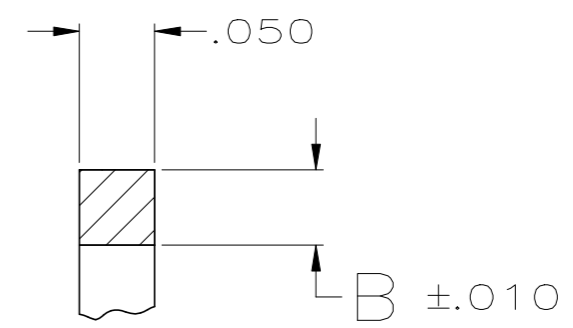

SECTION C-C
SCALE 8:1

NOTES

- PARTS ARE EU DIRECTIVE 2015/863 (ROHS 2019) COMPLIANT
- MATERIAL: NITRILE BUTADIENE RUBBER, BLACK COLOR.

.650	.041	13	2267473-4
1.230	.050	23	2267473-3
.875	.050	17	2267473-2
.514	.041	11	2267473-1
A	B	SHELL SIZE	PART NUMBER

THIS DRAWING IS A CONTROLLED DOCUMENT.		DWN RAVI.S 17JAN2019	 TE Connectivity PERIPHERAL SEAL, CPC		
DIMENSIONS: INCHES		CHK MARK ZITTO 17JAN2019			
		APVD MARK ZITTO 17JAN2019			
TOLERANCES UNLESS OTHERWISE SPECIFIED:		NAME			
0 PLC ± - 1 PLC ± - 2 PLC ± - 3 PLC ± .005 4 PLC ± - ANGLES ± -		PRODUCT SPEC	RESTRICTED TO		
MATERIAL ELASTOMER, GRAY		FINISH -	APPLICATION SPEC	-	
		WEIGHT -	SIZE A3	CAGE CODE 00779	DRAWING NO C-2267473
CUSTOMER DRAWING			SCALE 2:1	SHEET 1 OF 1	REV C