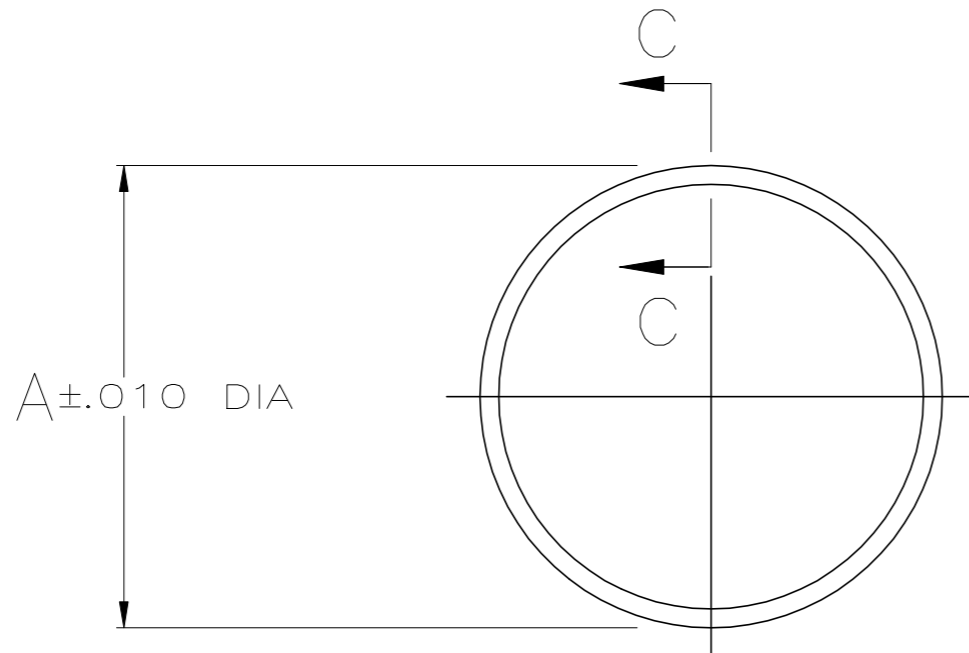

SECTION C-C
SCALE 8:1

NOTES

- PARTS ARE EU DIRECTIVE 2015/863 (ROHS 2019) COMPLIANT
- MATERIAL: NITRILE BUTADIENE RUBBER, BLACK COLOR.

.650	.041	13	2267473-4
1.230	.050	23	2267473-3
.875	.050	17	2267473-2
.514	.041	11	2267473-1
A	B	SHELL SIZE	PART NUMBER

THIS DRAWING IS A CONTROLLED DOCUMENT.		DWN RAVI.S 17JAN2019	 TE Connectivity PERIPHERAL SEAL, CPC		
DIMENSIONS: INCHES		CHK MARK ZITTO 17JAN2019			
		APVD MARK ZITTO 17JAN2019			
TOLERANCES UNLESS OTHERWISE SPECIFIED:		NAME			
0 PLC ± - 1 PLC ± - 2 PLC ± - 3 PLC ± .005 4 PLC ± - ANGLES ± -		PRODUCT SPEC	RESTRICTED TO		
MATERIAL ELASTOMER, GRAY		FINISH -	APPLICATION SPEC	-	
		WEIGHT -	SIZE A3	CAGE CODE 00779	DRAWING NO C-2267473
CUSTOMER DRAWING			SCALE 2:1	SHEET 1 OF 1	REV C