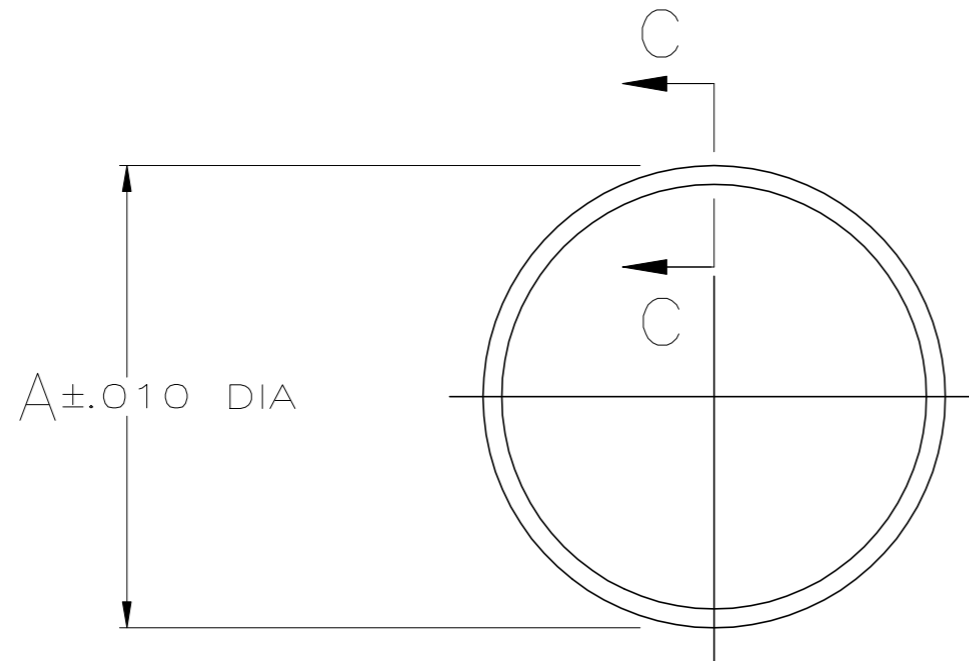

4

3

2

1

THIS DRAWING IS UNPUBLISHED.

RELEASED FOR PUBLICATION

ALL RIGHTS RESERVED.

© COPYRIGHT - By -

REVISIONS

P	LTR	DESCRIPTION	DATE	DWN	APVD
A		NEW DRAWING PER ECO-19-000698	17JAN2019	RS	MZ
B		REVISED PER ECO-19-006047	17APR2019	RS	MZ
C		REVISED PER ECO-19-008255	30MAY2019	RS	MZ

SECTION C-C
SCALE 8:1

NOTES

1. PARTS ARE EU DIRECTIVE 2015/863 (ROHS 2019) COMPLIANT
2. MATERIAL: NITRILE BUTADIENE RUBBER, BLACK COLOR.

.650	.041	13	2267473-4
1.230	.050	23	2267473-3
.875	.050	17	2267473-2
.514	.041	11	2267473-1
A	B	SHELL SIZE	PART NUMBER

THIS DRAWING IS A CONTROLLED DOCUMENT.		DWN RAVI.S 17JAN2019	TE Connectivity PERIPHERAL SEAL, CPC		
DIMENSIONS: INCHES		CHK MARK ZITTO 17JAN2019			
		APVD MARK ZITTO 17JAN2019			
TOLERANCES UNLESS OTHERWISE SPECIFIED:		NAME			
0 PLC ± - 1 PLC ± - 2 PLC ± - 3 PLC ± .005 4 PLC ± - ANGLES ± -		PRODUCT SPEC	RESTRICTED TO		
MATERIAL ELASTOMER, GRAY		FINISH -	APPLICATION SPEC	-	
		WEIGHT -	SIZE A3	CAGE CODE 00779	DRAWING NO C-2267473
CUSTOMER DRAWING			SCALE 2:1	SHEET 1 OF 1	REV C