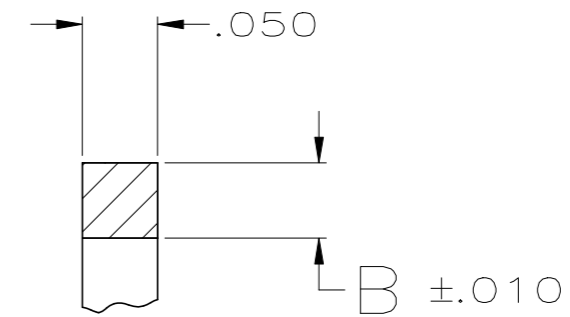

4

3

2

1

THIS DRAWING IS UNPUBLISHED.

RELEASED FOR PUBLICATION

ALL RIGHTS RESERVED.

© COPYRIGHT - By -

REVISIONS

P	LTR	DESCRIPTION	DATE	DWN	APVD
A		NEW DRAWING PER ECO-19-000698	17JAN2019	RS	MZ
B		REVISED PER ECO-19-006047	17APR2019	RS	MZ
C		REVISED PER ECO-19-008255	30MAY2019	RS	MZ

SECTION C-C
SCALE 8:1

NOTES

1. PARTS ARE EU DIRECTIVE 2015/863 (ROHS 2019) COMPLIANT
2. MATERIAL: NITRILE BUTADIENE RUBBER, BLACK COLOR.

.650	.041	13	2267473-4
1.230	.050	23	2267473-3
.875	.050	17	2267473-2
.514	.041	11	2267473-1
A	B	SHELL SIZE	PART NUMBER

THIS DRAWING IS A CONTROLLED DOCUMENT.		DWN RAVI.S 17JAN2019	TE Connectivity PERIPHERAL SEAL, CPC		
DIMENSIONS: INCHES		CHK MARK ZITTO 17JAN2019			
		APVD MARK ZITTO 17JAN2019			
TOLERANCES UNLESS OTHERWISE SPECIFIED:		NAME			
0 PLC ± - 1 PLC ± - 2 PLC ± - 3 PLC ± .005 4 PLC ± - ANGLES ± -		PRODUCT SPEC	RESTRICTED TO		
MATERIAL ELASTOMER, GRAY		FINISH -	APPLICATION SPEC	-	
		WEIGHT -	SIZE A3	CAGE CODE 00779	DRAWING NO C-2267473
CUSTOMER DRAWING			SCALE 2:1	SHEET 1 OF 1	REV C