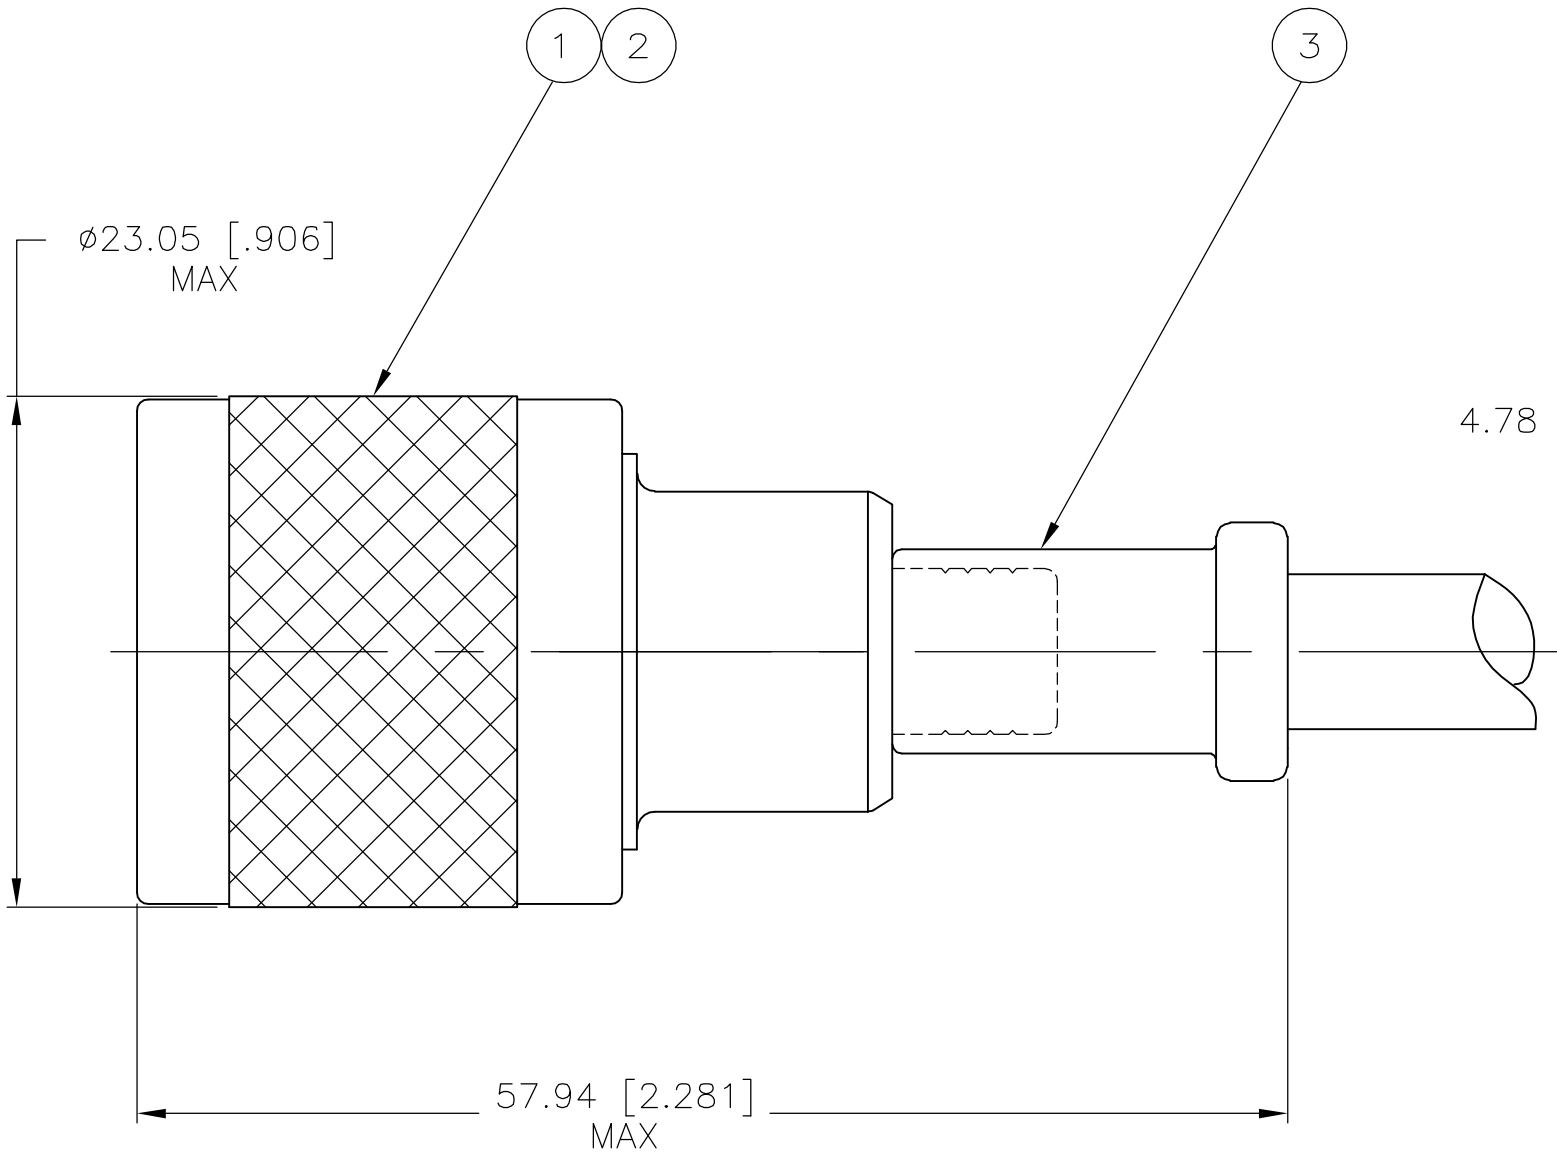

- 1. FOR USE WITH: RG-393/U CABLE.
- 2. CRIMP TOOL: 220015-1.
- 3. SEE I.S.: 2338.

RECOMMENDED STRIP LENGTH

1	9-225490-0	FERRULE	3
1	225753-4	CONTACT	2
1	227152-1	PLUG ASSEMBLY	1
-1 QTY.	PART NUMBER	DESCRIPTION	ITEM #

THIS DRAWING IS A CONTROLLED DOCUMENT.		DWN J. POLIGNONE 12-10-04	Tyco Electronics Corporation Harrisburg, Pa 17105-3608	
DIMENSIONS: mm [INCHES]		CHK J. LIPPERT 12-09-04		
TOLERANCES UNLESS OTHERWISE SPECIFIED:		APVD J. LIPPERT 12-09-04	NAME PLUG WEATHERPROOF SERIES HN	
0 PLC ± - 1 PLC ± - 2 PLC ± 0.41 [0.16] 3 PLC ± - 4 PLC ± - ANGLES ± -		PRODUCT SPEC 108-12066	RESTRICTED TO	
MATERIAL		APPLICATION SPEC	SIZE A3	CAGE CODE 00779
FINISH		WEIGHT	DRAWING NO C-227148	REV G
CUSTOMER DRAWING			SCALE 3:1	SHEET 1 OF 1