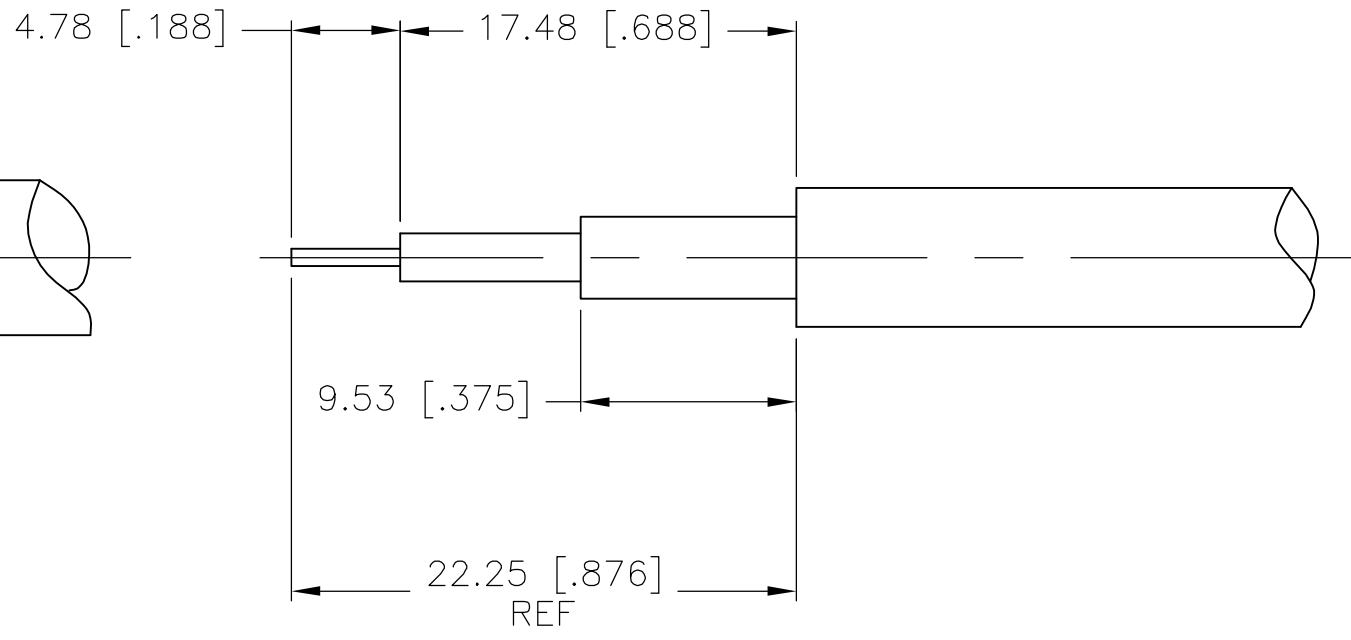

- 1. FOR USE WITH: RG-393/U CABLE.
- 2. CRIMP TOOL: 220015-1.
- 3. SEE I.S.: 2338.

RECOMMENDED STRIP LENGTH

1	9-225490-0	FERRULE	3
1	225753-4	CONTACT	2
1	227152-1	PLUG ASSEMBLY	1
-1 QTY.	PART NUMBER	DESCRIPTION	ITEM #

THIS DRAWING IS A CONTROLLED DOCUMENT.		DWN J. POLIGNONE 12-10-04	Tyco Electronics Corporation Harrisburg, Pa 17105-3608	
DIMENSIONS: mm [INCHES]		CHK J. LIPPERT 12-09-04		
TOLERANCES UNLESS OTHERWISE SPECIFIED:		APVD J. LIPPERT 12-09-04	NAME PLUG WEATHERPROOF SERIES HN	
0 PLC ± - 1 PLC ± - 2 PLC ± 0.41 [0.16] 3 PLC ± - 4 PLC ± - ANGLES ± -		PRODUCT SPEC 108-12066	RESTRICTED TO	
MATERIAL		APPLICATION SPEC	SIZE A3	CAGE CODE 00779
FINISH		WEIGHT	DRAWING NO C-227148	REV G
CUSTOMER DRAWING			SCALE 3:1	SHEET 1 OF 1