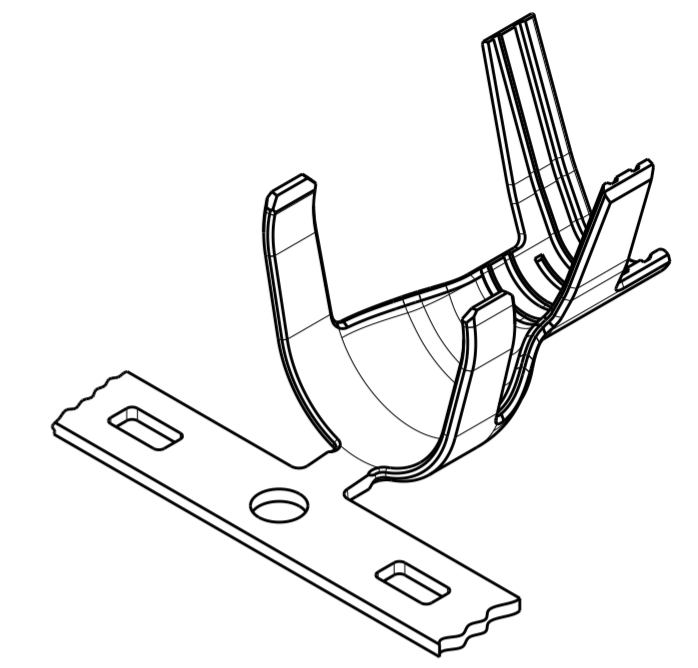

- 1 MATERIAL: COPPER ALLOY.
- 2 1.0µm MIN TIN.
- 3. PACKAGED ON REEL.
- 4. 2272633-3 AS SHOWN.
- 5. THIS PRODUCT HAS NOT COMPLETED VALIDATION TESTING.
- 6 PRELIMINARY PART NUMBER - NOT RELEASED FOR PRODUCTION.
- 7 PART NUMBER RELEASED FOR PRODUCTION.

6	7.12	3.29	7.49	2CS, 2DS, 2.5CS, 2.5DS, AMC-4mm	2272633-5
6	8.29	3.70	8.69	RG-58, RG58 LL	2272633-4
7	6.52	2.80	6.77	RTK-031	2272633-3
7	5.13	2.22	5.42	1.5CS, 1.5DS, RG-174, RG-174 LL, RG-179, RG-316	2272633-2
6	3.88	1.49	4.09	RG-178	2272633-1
STATUS	C	B	A	APPLICABLE CABLE SIZE	PART NUMBER

THIS DRAWING IS A CONTROLLED DOCUMENT.

DWN: D. J. HARDY 09SEP2016
 CHK: N. F. SCHROLL 12SEP2016
 APVD: N. F. SCHROLL 12SEP2016

TE Connectivity

NAME: OUTER FERRULE, 180 DEGREE, SEALED, AUTOMATED FAKRA

SIZE: A2 CAGE CODE: - DRAWING NO: C-2272633 RESTRICTED TO: -