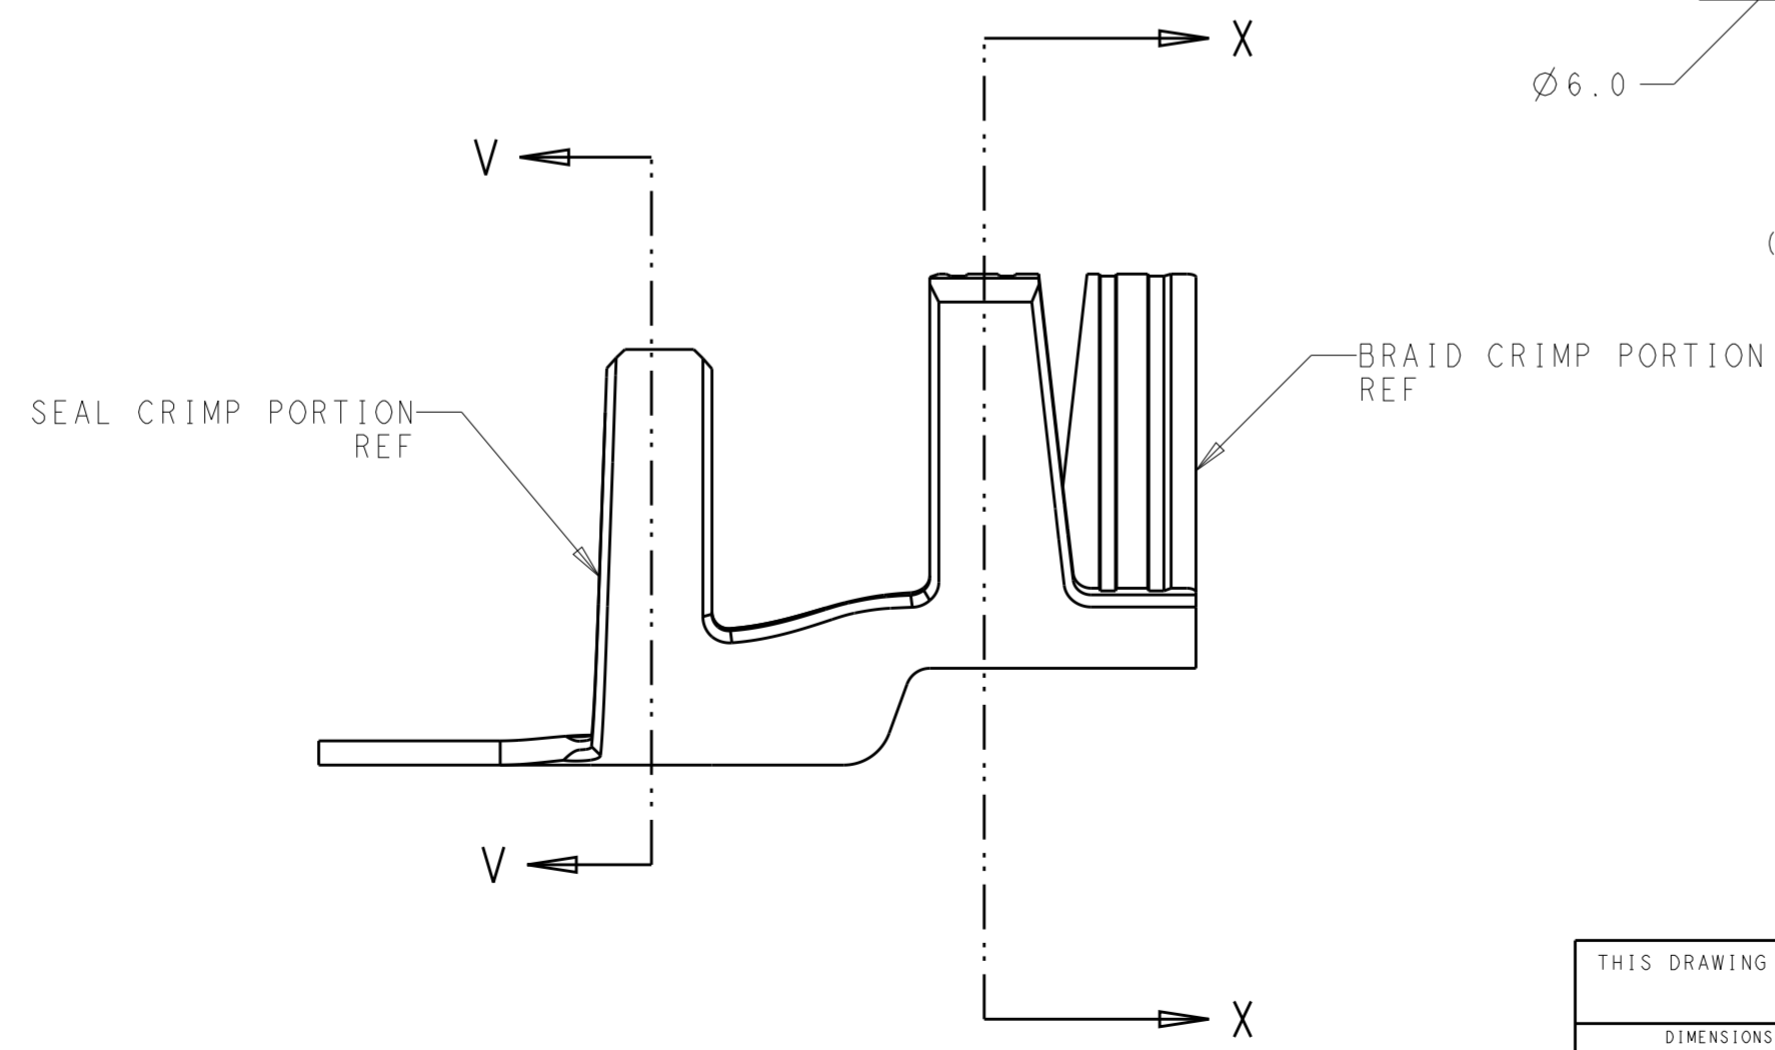

- 1 MATERIAL: COPPER ALLOY.
- 2 1.0µm MIN TIN.
- 3. PACKAGED ON REEL.
- 4. 2272633-3 AS SHOWN.
- 5. THIS PRODUCT HAS NOT COMPLETED VALIDATION TESTING.
- 6 PRELIMINARY PART NUMBER - NOT RELEASED FOR PRODUCTION.
- 7 PART NUMBER RELEASED FOR PRODUCTION.

6	7.12	3.29	7.49	2CS, 2DS, 2.5CS, 2.5DS, AMC-4mm	2272633-5
6	8.29	3.70	8.69	RG-58, RG58 LL	2272633-4
7	6.52	2.80	6.77	RTK-031	2272633-3
7	5.13	2.22	5.42	1.5CS, 1.5DS, RG-174, RG-174 LL, RG-179, RG-316	2272633-2
6	3.88	1.49	4.09	RG-178	2272633-1
STATUS	C	B	A	APPLICABLE CABLE SIZE	PART NUMBER

THIS DRAWING IS A CONTROLLED DOCUMENT.

DWN: D. J. HARDY 09SEP2016
 CHK: N. F. SCHROLL 12SEP2016
 APVD: N. F. SCHROLL 12SEP2016

TE Connectivity

NAME: OUTER FERRULE, 180 DEGREE, SEALED, AUTOMATED FAKRA

SIZE: A2 CAGE CODE: - DRAWING NO: C-2272633 RESTRICTED TO: -