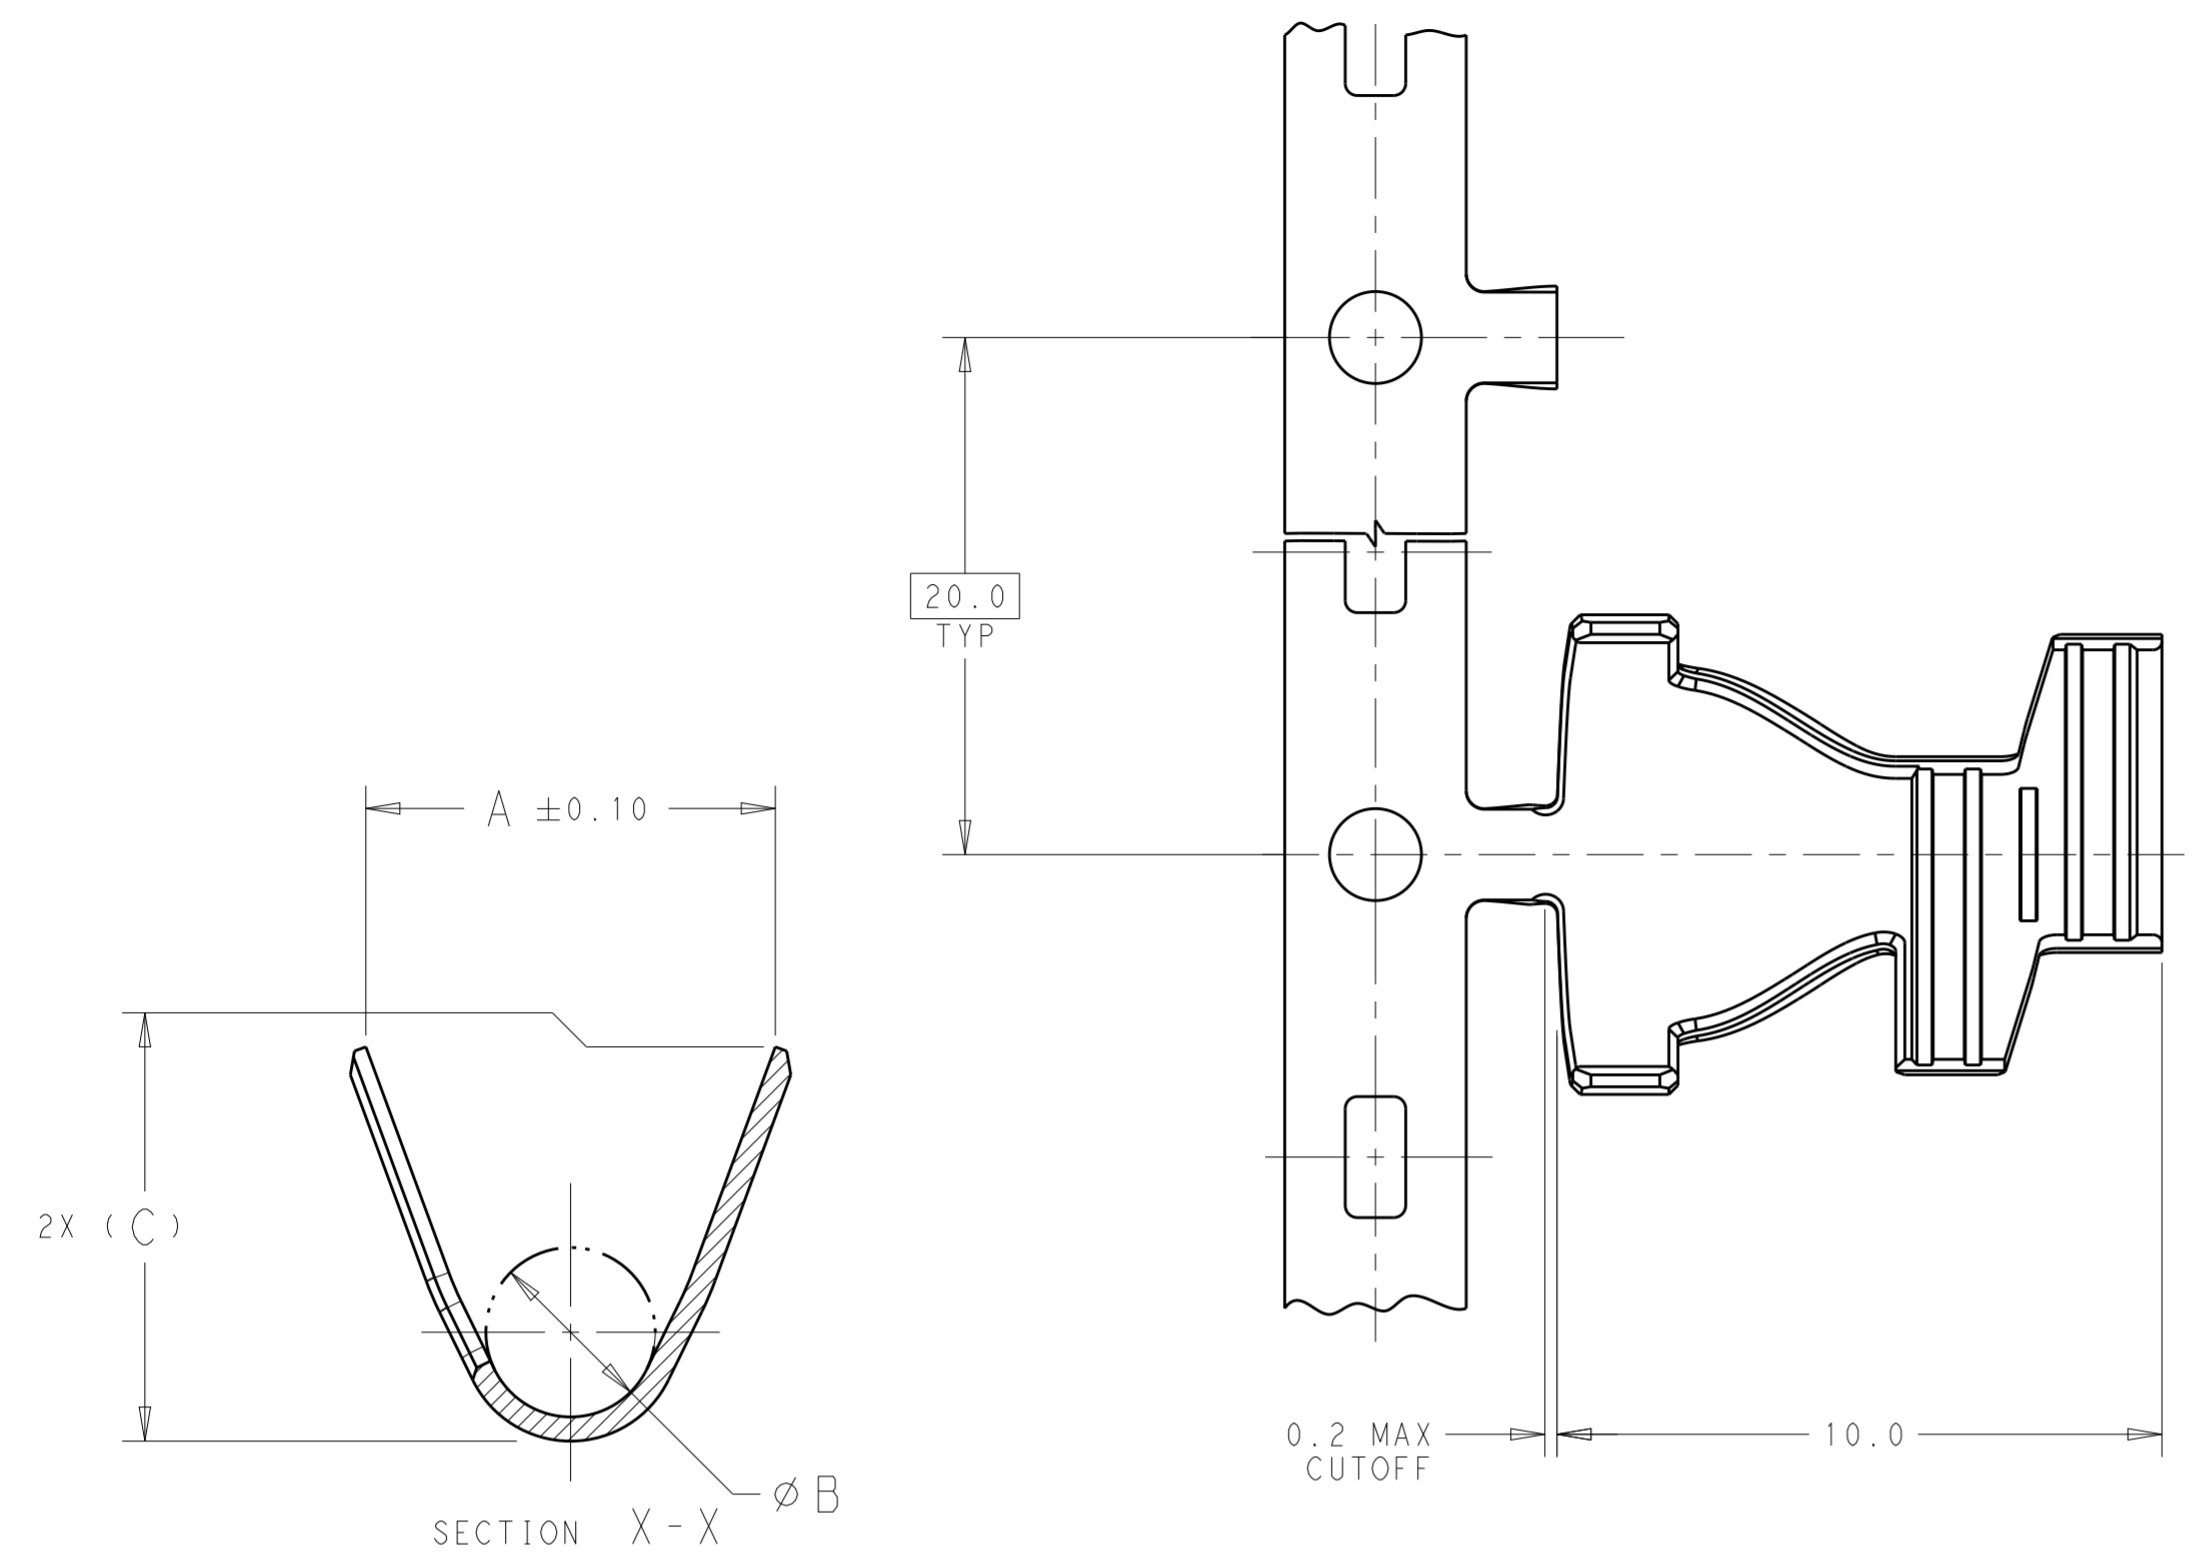

- 1 MATERIAL: COPPER ALLOY.
- 2 1.0µm MIN TIN.
- 3. PACKAGED ON REEL.
- 4. 2272633-3 AS SHOWN.
- 5. THIS PRODUCT HAS NOT COMPLETED VALIDATION TESTING.
- 6 PRELIMINARY PART NUMBER - NOT RELEASED FOR PRODUCTION.
- 7 PART NUMBER RELEASED FOR PRODUCTION.

6	7.12	3.29	7.49	2CS, 2DS, 2.5CS, 2.5DS, AMC-4mm	2272633-5
6	8.29	3.70	8.69	RG-58, RG58 LL	2272633-4
7	6.52	2.80	6.77	RTK-031	2272633-3
7	5.13	2.22	5.42	1.5CS, 1.5DS, RG-174, RG-174 LL, RG-179, RG-316	2272633-2
6	3.88	1.49	4.09	RG-178	2272633-1
STATUS	C	B	A	APPLICABLE CABLE SIZE	PART NUMBER

THIS DRAWING IS A CONTROLLED DOCUMENT.

DWN: D. J. HARDY 09SEP2016
 CHK: N. F. SCHROLL 12SEP2016
 APVD: N. F. SCHROLL 12SEP2016

TE Connectivity

NAME: OUTER FERRULE, 180 DEGREE, SEALED, AUTOMATED FAKRA

SIZE: A2 CAGE CODE: - DRAWING NO: C-2272633 RESTRICTED TO: -

MATERIAL: 1 TOLERANCES UNLESS OTHERWISE SPECIFIED: 2

0 PLC ±0.2
 1 PLC ±0.1
 2 PLC ±
 3 PLC ±
 4 PLC ±
 ANGLES ±
 FINISH

PRODUCT SPEC: -
 APPLICATION SPEC: -
 WEIGHT: -

CUSTOMER DRAWING SCALE 8:1 SHEET 1 OF 1 REV A