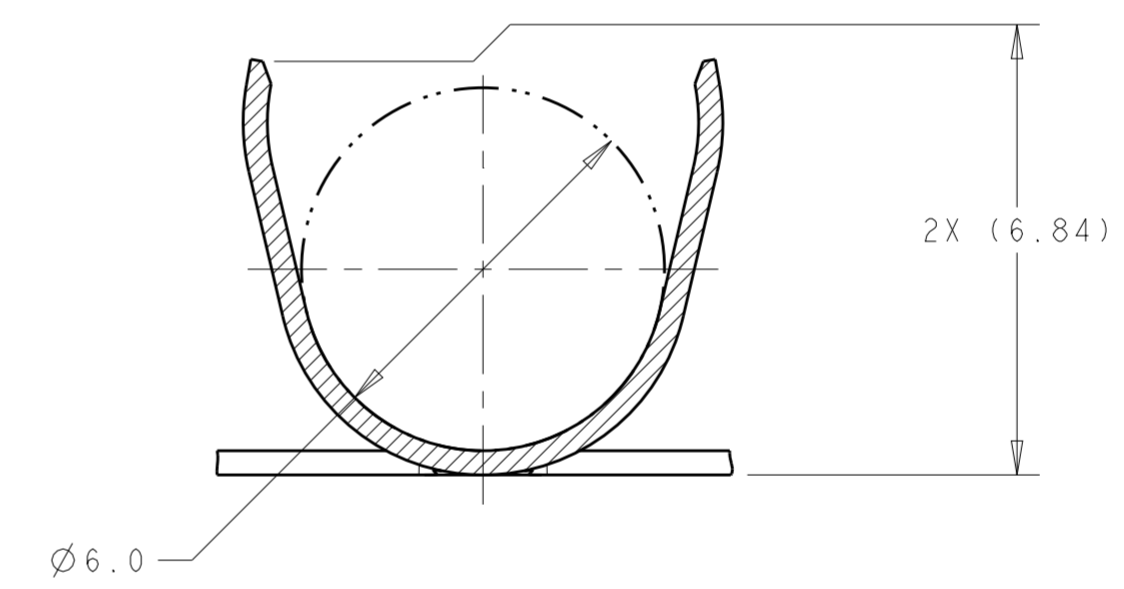

- 1 MATERIAL: COPPER ALLOY.
- 2 1.0µm MIN TIN.
- 3. PACKAGED ON REEL.
- 4. 2272633-3 AS SHOWN.
- 5. THIS PRODUCT HAS NOT COMPLETED VALIDATION TESTING.
- 6 PRELIMINARY PART NUMBER - NOT RELEASED FOR PRODUCTION.
- 7 PART NUMBER RELEASED FOR PRODUCTION.

6	7.12	3.29	7.49	2CS, 2DS, 2.5CS, 2.5DS, AMC-4mm	2272633-5
6	8.29	3.70	8.69	RG-58, RG58 LL	2272633-4
7	6.52	2.80	6.77	RTK-031	2272633-3
7	5.13	2.22	5.42	1.5CS, 1.5DS, RG-174, RG-174 LL, RG-179, RG-316	2272633-2
6	3.88	1.49	4.09	RG-178	2272633-1
STATUS	C	B	A	APPLICABLE CABLE SIZE	PART NUMBER