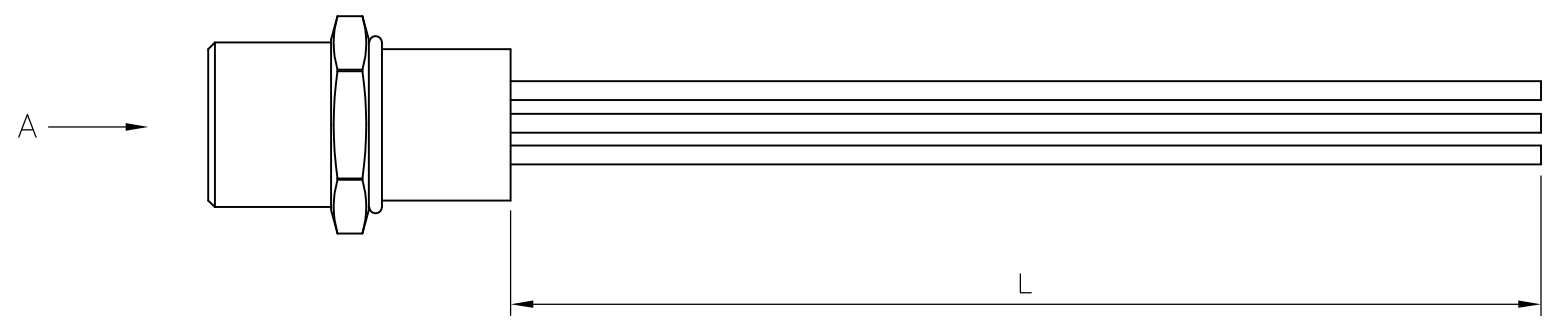

NOTES:  
 Tolerances cable lengths:  
 0m to 0.5m +30mm  
 0.5m to 1.0m +50mm  
 1.0m to 3.0m +100mm  
 < 3.0m +1.5%

VIEW 'A'

TECHNICAL DATA	
Operating voltage	max. 60 V AC/DC
Operating current per contact	max. 4 A
Locking of ports	Screw thread M8 x 1 mm (recommended torque 0.4 Nm) self-securing
Protection	IP65 and IP67 when plugged and screwed down (EN 60529)

4 pos	0.2mtr	2273015-1	4X24AWG PANELMOUNT 0.2m WIRES	1
	LENGTH "L"	TE PN	DESCRIPTION	ITEM

THIS DRAWING IS A CONTROLLED DOCUMENT.		DWN 12NOV2013 SATHISH KUMAR .G	<b>STE</b> TE Connectivity		
		CHK 12NOV2013 B.VELDHOVEN			
DIMENSIONS: mm		APVD 12NOV2013 A.VAN ZANDVOORT	NAME M8 FEMALE PANEL MLD REAR MT M8 FAST PIGT		
		PRODUCT SPEC 108-19483	RESTRICTED TO -		
		APPLICATION SPEC 114-32127			
MATERIAL -		FINISH -	SIZE A3	CAGE CODE 00779	DRAWING NO C-2273015
CUSTOMER DRAWING			SCALE NTS	SHEET 1 OF 1	REV A1