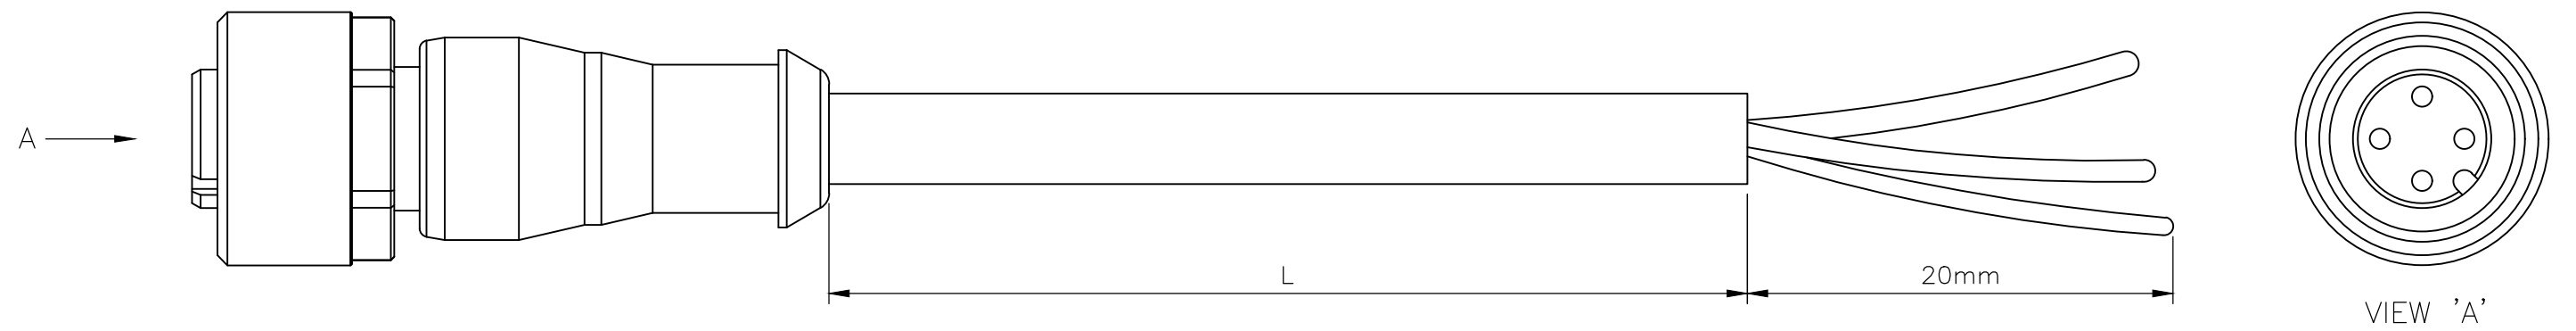

NOTES:  
 Tolerances cable lengths:  
 0m to 0.5m +30mm  
 0.5m to 1.0m +50mm  
 1.0m to 3.0m +100mm  
 > 3.0m ±1.5%

TECHNICAL DATA	
Operating voltage	max. 250 V AC/DC
Operating current per contact	max. 4 A
Locking of ports	Screw thread M12 x 1 mm (recommended torque 0.6 Nm) self-securing
Protection	IP65 and IP67 when plugged and screwed down (EN 60529)

THIS DRAWING IS A CONTROLLED DOCUMENT.		DWN YATHISH.C 16NOV2013	<b>STE</b> TE Connectivity		
		CHK B.VELDHOVEN 16NOV2013			
		APVD A.VAN ZANDVOORT 16NOV2013	NAME M12 X 1.0 STRAIGHT SOCKET PIGT A		
DIMENSIONS: mm		PRODUCT SPEC 108-19483			
TOLERANCES UNLESS OTHERWISE SPECIFIED:		APPLICATION SPEC 114-32127			
MATERIAL -		FINISH -	SIZE A3	CAGE CODE 00779	DRAWING NO C-2273029
			RESTRICTED TO -		
CUSTOMER DRAWING			SCALE NTS	SHEET 1 OF 1	REV A3