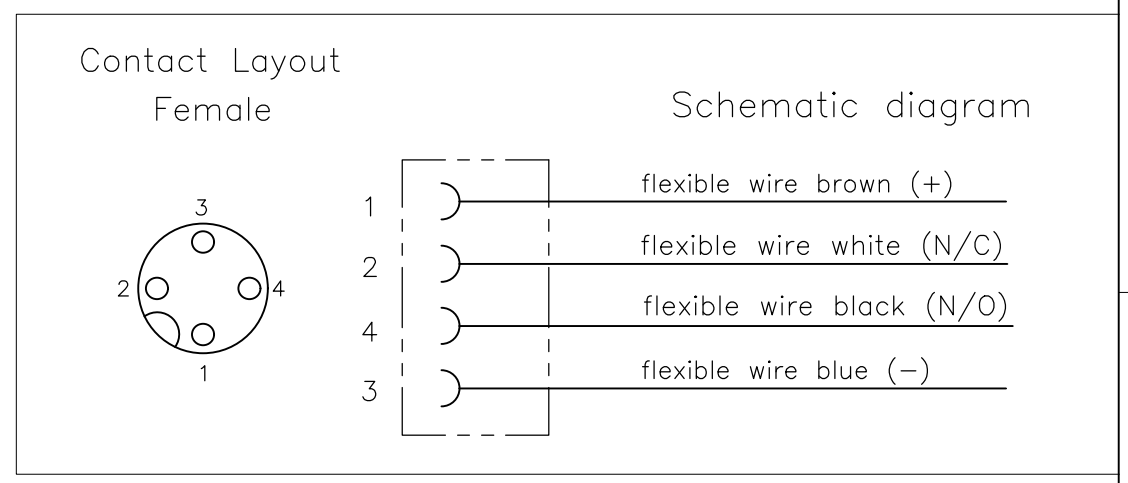

PVC CABLE	
No./diameter of wires	4 x 0.34 mm²
Wire isolation	PVC (br, wh, bl, bk)
C-track properties	
Jacket	PVC (UL/CSA)
Outer diameter	approx. 5.0 mm
Bend radius (moving)	10 x outer diameter
Temperature range (fixed)	-30...+80 °C
Temperature range (mobile)	-5...+80 °C

LENGTH "L"	MATERIAL	JACKET COLOR	TE PN	DESCRIPTION	ITEM
4 pos	PVC	Black	1-2273029-4	4x22AWG PVC 10.0m	8
			1-2273029-3	4x22AWG PVC 5.0m	7
			1-2273029-2	4x22AWG PVC 3.0m	6
4 pos	PUR	Black	1-2273029-1	4x22AWG PVC 1.5m	5
			2273029-4	4x22AWG PUR 10.0m	4
			2273029-3	4x22AWG PUR 5.0m	3
			2273029-2	4x22AWG PUR 3.0m	2
2273029-1	4x22AWG PUR 1.5m	1			

THIS DRAWING IS A CONTROLLED DOCUMENT.		DWN YATHISH.C 16NOV2013	STE TE Connectivity		
		CHK B.VELDHOVEN 16NOV2013			
		APVD A.VAN ZANDVOORT 16NOV2013	NAME M12 X 1.0 STRAIGHT SOCKET PIGT A		
DIMENSIONS: mm		PRODUCT SPEC 108-19483			
TOLERANCES UNLESS OTHERWISE SPECIFIED:		APPLICATION SPEC 114-32127			
MATERIAL -		FINISH -	SIZE A3	CAGE CODE 00779	DRAWING NO C-2273029
			RESTRICTED TO -		
CUSTOMER DRAWING			SCALE NTS	SHEET 1 OF 1	REV A3