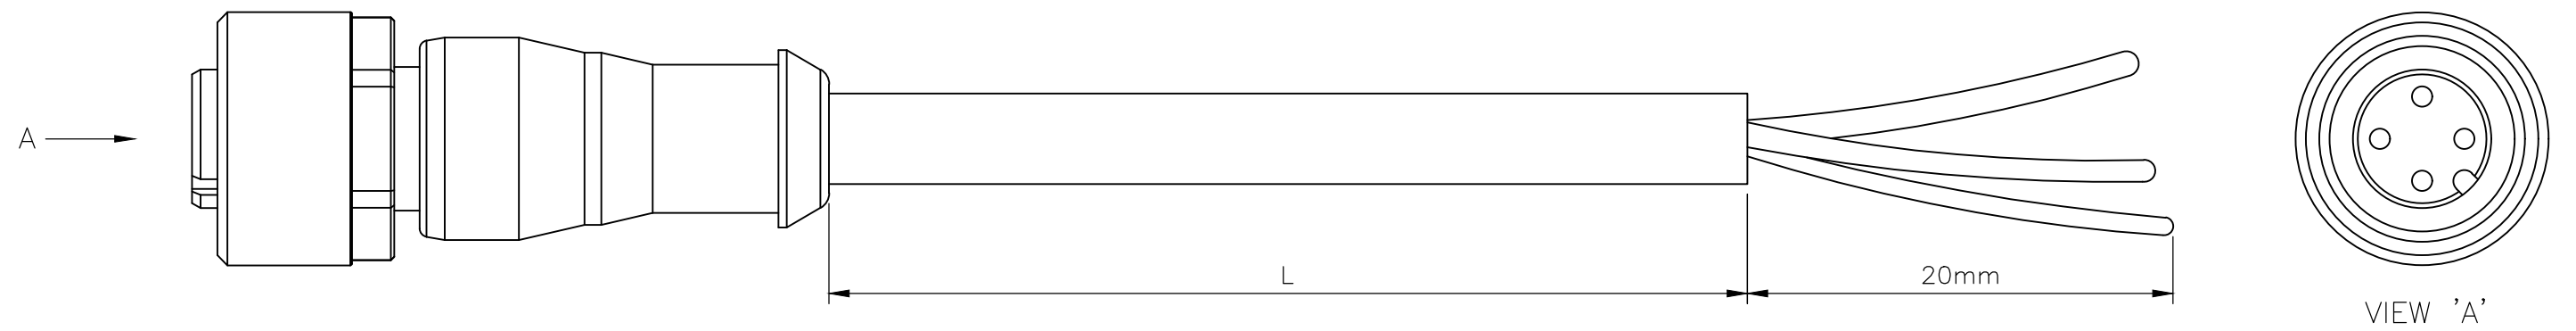

NOTES:
 Tolerances cable lengths:
 0m to 0.5m +30mm
 0.5m to 1.0m +50mm
 1.0m to 3.0m +100mm
 > 3.0m ±1.5%

TECHNICAL DATA	
Operating voltage	max. 250 V AC/DC
Operating current per contact	max. 4 A
Locking of ports	Screw thread M12 x 1 mm (recommended torque 0.6 Nm) self-securing
Protection	IP65 and IP67 when plugged and screwed down (EN 60529)

THIS DRAWING IS A CONTROLLED DOCUMENT.		DWN YATHISH.C 16NOV2013	STE TE Connectivity		
		CHK B.VELDHOVEN 16NOV2013			
		APVD A.VAN ZANDVOORT 16NOV2013	NAME M12 X 1.0 STRAIGHT SOCKET PIGT A		
DIMENSIONS: mm		PRODUCT SPEC 108-19483			
TOLERANCES UNLESS OTHERWISE SPECIFIED:		APPLICATION SPEC 114-32127			
MATERIAL -		FINISH -	SIZE A3	CAGE CODE 00779	DRAWING NO C-2273029
			RESTRICTED TO -		
CUSTOMER DRAWING			SCALE NTS	SHEET 1 OF 1	REV A3