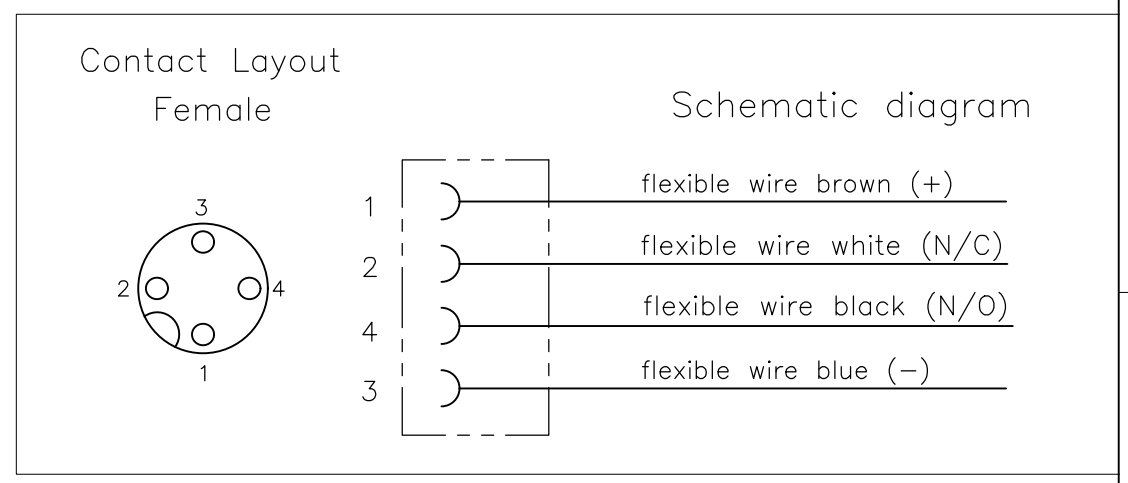

PVC CABLE	
No./diameter of wires	4 x 0.34 mm²
Wire isolation	PVC (br, wh, bl, bk)
C-track properties	
Jacket	PVC (UL/CSA)
Outer diameter	approx. 5.0 mm
Bend radius (moving)	10 x outer diameter
Temperature range (fixed)	-30...+80 °C
Temperature range (mobile)	-5...+80 °C

LENGTH "L"	MATERIAL	JACKET COLOR	TE PN	DESCRIPTION	ITEM
4 pos	PVC	Black	1-2273029-4	4x22AWG PVC 10.0m	8
			1-2273029-3	4x22AWG PVC 5.0m	7
			1-2273029-2	4x22AWG PVC 3.0m	6
			1-2273029-1	4x22AWG PVC 1.5m	5
4 pos	PUR	Black	2273029-4	4x22AWG PUR 10.0m	4
			2273029-3	4x22AWG PUR 5.0m	3
			2273029-2	4x22AWG PUR 3.0m	2
			2273029-1	4x22AWG PUR 1.5m	1

THIS DRAWING IS A CONTROLLED DOCUMENT.		DWN YATHISH.C 16NOV2013	STE TE Connectivity		
		CHK B.VELDHOVEN 16NOV2013			
		APVD A.VAN ZANDVOORT 16NOV2013	NAME M12 X 1.0 STRAIGHT SOCKET PIGT A		
DIMENSIONS: mm		PRODUCT SPEC 108-19483			
TOLERANCES UNLESS OTHERWISE SPECIFIED:		APPLICATION SPEC 114-32127			
MATERIAL -		FINISH -	SIZE A3	CAGE CODE 00779	DRAWING NO C-2273029
			RESTRICTED TO -		
CUSTOMER DRAWING			SCALE NTS	SHEET 1 OF 1	REV A3