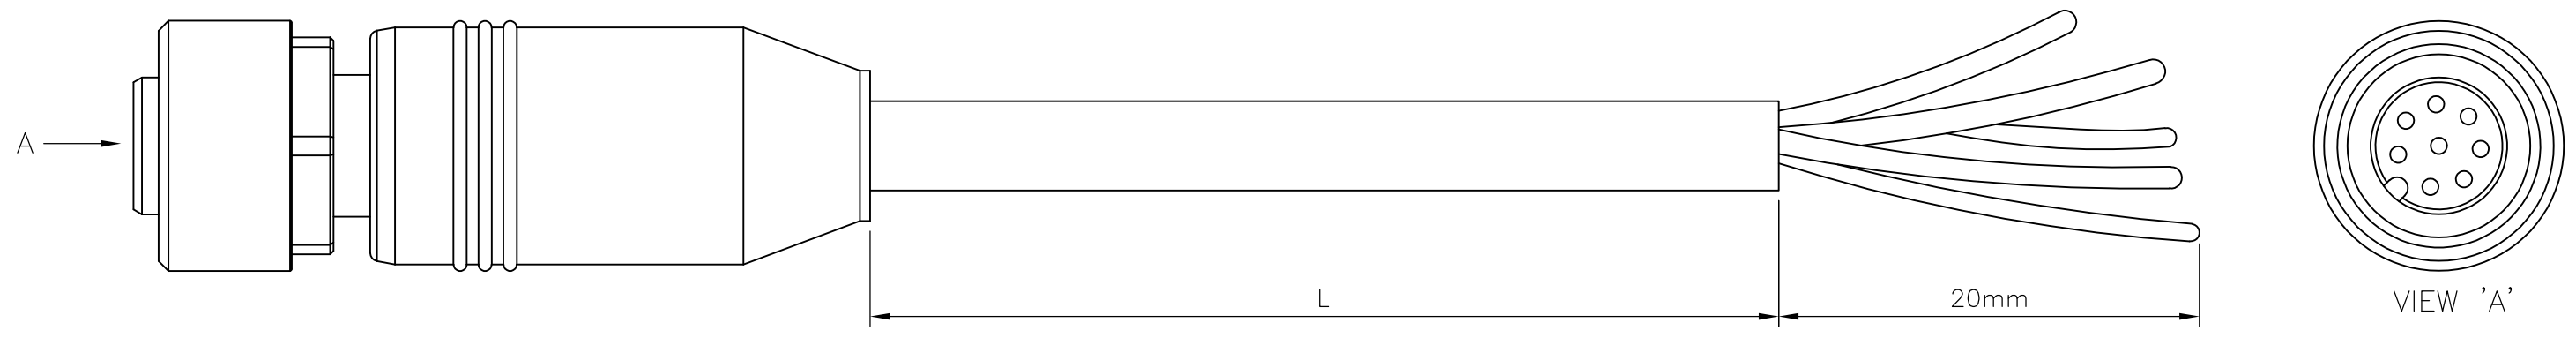

TECHNICAL DATA	
Operating voltage	max. 30 V AC/DC
Operating current per contact	max. 2 A
Locking of ports	Screw thread M12 x 1 mm (recommended torque 0.6 Nm) self-securing
Protection	IP65 and IP67 when plugged and screwed down (EN 60529)

LENGTH "L"	MATERIAL	JACKET COLOR	TE PN	DESCRIPTION	ITEM
10mtr	PUR	Grey	2273041-4	8x24AWG PUR 10.0m	4
5mtr			2273041-3	8x24AWG PUR 5.0m	3
3mtr			2273041-2	8x24AWG PUR 3.0m	2
1.5mtr			2273041-1	8x24AWG PUR 1.5m	1

THIS DRAWING IS A CONTROLLED DOCUMENT.		DWN YATHISH.C 16NOV2013	STE TE Connectivity			
		CHK B.VELDHOVEN 16NOV2013				
		APVD A.VAN ZANDVOORT 16NOV2013	NAME M12 X 1.0 STRAIGHT SOCKET PIGT A			
DIMENSIONS: mm		PRODUCT SPEC 108-19483				
TOLERANCES UNLESS OTHERWISE SPECIFIED:		APPLICATION SPEC 114-32127				
MATERIAL -		WEIGHT -	SIZE A3	CAGE CODE 00779	DRAWING NO C-2273041	RESTRICTED TO -
			SCALE NTS		SHEET 1 OF 1	REV A