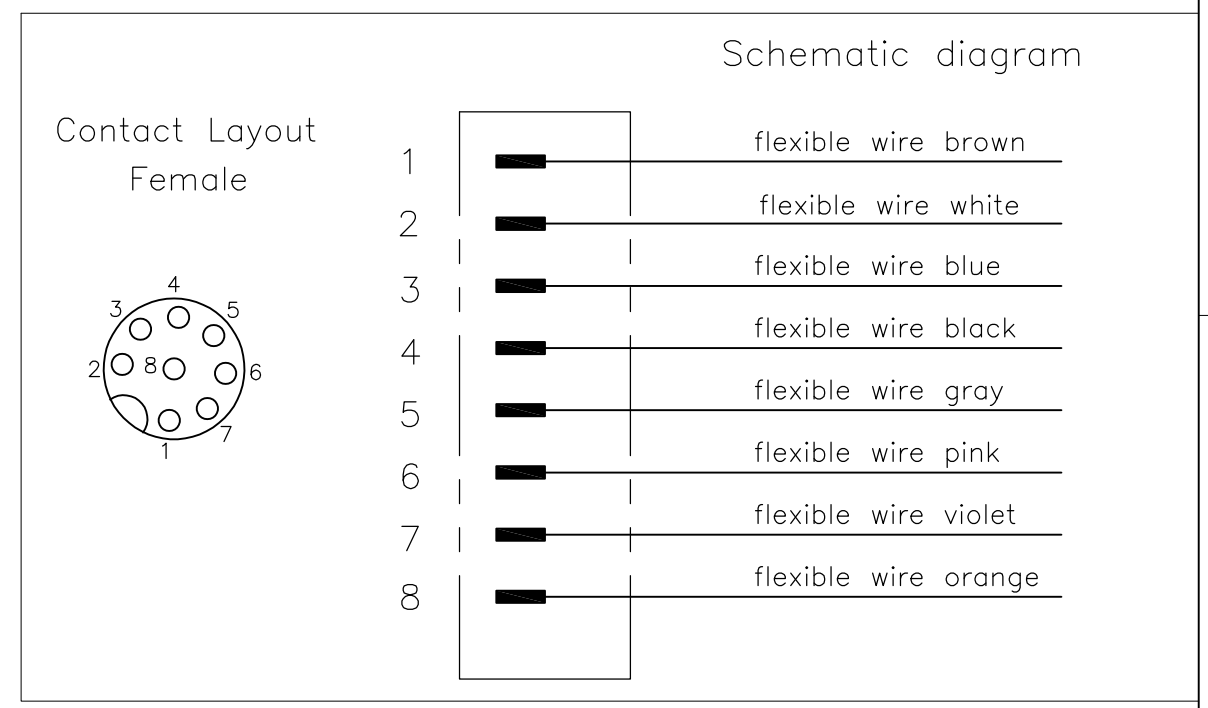

THIS DRAWING IS UNPUBLISHED. RELEASED FOR PUBLICATION
© COPYRIGHT - By - ALL RIGHTS RESERVED.

LOC	DIST	REVISIONS					
H	-	P	LTR	DESCRIPTION	DATE	DWN	APVD
		1	A	INITIAL RELEASE	16NOV2013	YC	BvH

NOTES:
Tolerances cable lengths:
0m to 0.5m +30mm
0.5m to 1.0m +50mm
1.0m to 3.0m +100mm
< 3.0m +1.5%

TECHNICAL DATA	
Operating voltage	max. 30 V AC/DC
Operating current per contact	max. 2 A
Locking of ports	Screw thread M12 x 1 mm (recommended torque 0.6 Nm) self-securing
Protection	IP65 and IP67 when plugged and screwed down (EN 60529)

PUR CABLE	
No./diameter of wires	8 x 0.25 mm²
Wire isolation	PP (br, wh, bl, bk, gr, pk, vi, or)
C-track properties	2 million
Jacket	PUR (UL/CSA)
Outer diameter	approx. 6.0 mm
Bend radius (moving)	10 x outer diameter
Temperature range (fixed)	-40...+80 °C
Temperature range (mobile)	-20...+80 °C

LENGTH "L"	MATERIAL	JACKET COLOR	TE PN	DESCRIPTION	ITEM
10mtr	PUR	Grey	2273041-4	8x24AWG PUR 10.0m	4
5mtr			2273041-3	8x24AWG PUR 5.0m	3
3mtr			2273041-2	8x24AWG PUR 3.0m	2
1.5mtr			2273041-1	8x24AWG PUR 1.5m	1

THIS DRAWING IS A CONTROLLED DOCUMENT.		DWN YATHISH.C 16NOV2013	STE TE Connectivity			
		CHK B.VELDHOVEN 16NOV2013				
		APVD A.VAN ZANDVOORT 16NOV2013	NAME M12 X 1.0 STRAIGHT SOCKET PIGT A			
DIMENSIONS: mm		PRODUCT SPEC 108-19483				
TOLERANCES UNLESS OTHERWISE SPECIFIED:		APPLICATION SPEC 114-32127				
MATERIAL -		WEIGHT -	SIZE A3	CAGE CODE 00779	DRAWING NO C-2273041	RESTRICTED TO -
			SCALE NTS		SHEET 1 OF 1	REV A