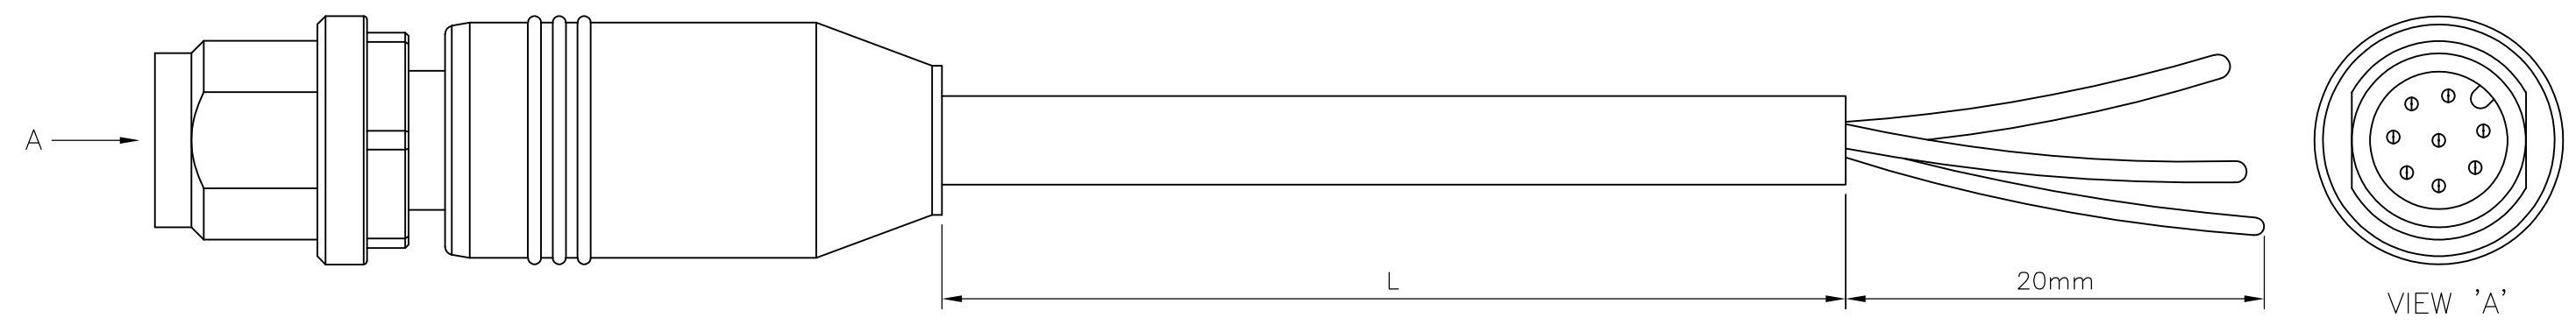

NOTES:  
 Tolerances cable lengths:  
 0m to 0.5m +30mm  
 0.5m to 1.0m +50mm  
 1.0m to 3.0m +100mm  
 < 3.0m +1.5%

TECHNICAL DATA	
Operating voltage	max. 30 V AC/DC
Operating current per contact	max. 2 A
Locking of ports	Screw thread M12 x 1 mm (recommended torque 0.6 Nm) self-securing
Protection	IP65 and IP67 when plugged and screwed down (EN 60529)

8 pos	LENGTH "L"	MATERIAL	JACKET COLOR	TE PN	DESCRIPTION	ITEM
	10mtr			2273048-4	8x24AWG PUR 10.0m	4
	5mtr	PUR	Grey	2273048-3	8x24AWG PUR 5.0m	3
	3mtr			2273048-2	8x24AWG PUR 3.0m	2
	1.5mtr			2273048-1	8x24AWG PUR 1.5m	1

THIS DRAWING IS A CONTROLLED DOCUMENT.

DWN	YATHISH.C	15NOV2013	 TE Connectivity
CHK	B.VELDHOVEN	15NOV2013	
APVD	A.VAN ZANDVOORT	15NOV2013	
NAME	M12 X 1.0 STRAIGHT PLUG PIGT SHLD A		
PRODUCT SPEC	108-19483		SIZE: A3 CAGE CODE: 00779 DRAWING NO: C-2273048
APPLICATION SPEC	114-32127		
WEIGHT	-		RESTRICTED TO: -
CUSTOMER DRAWING			SCALE: NTS SHEET: 1 OF 1 REV: A1