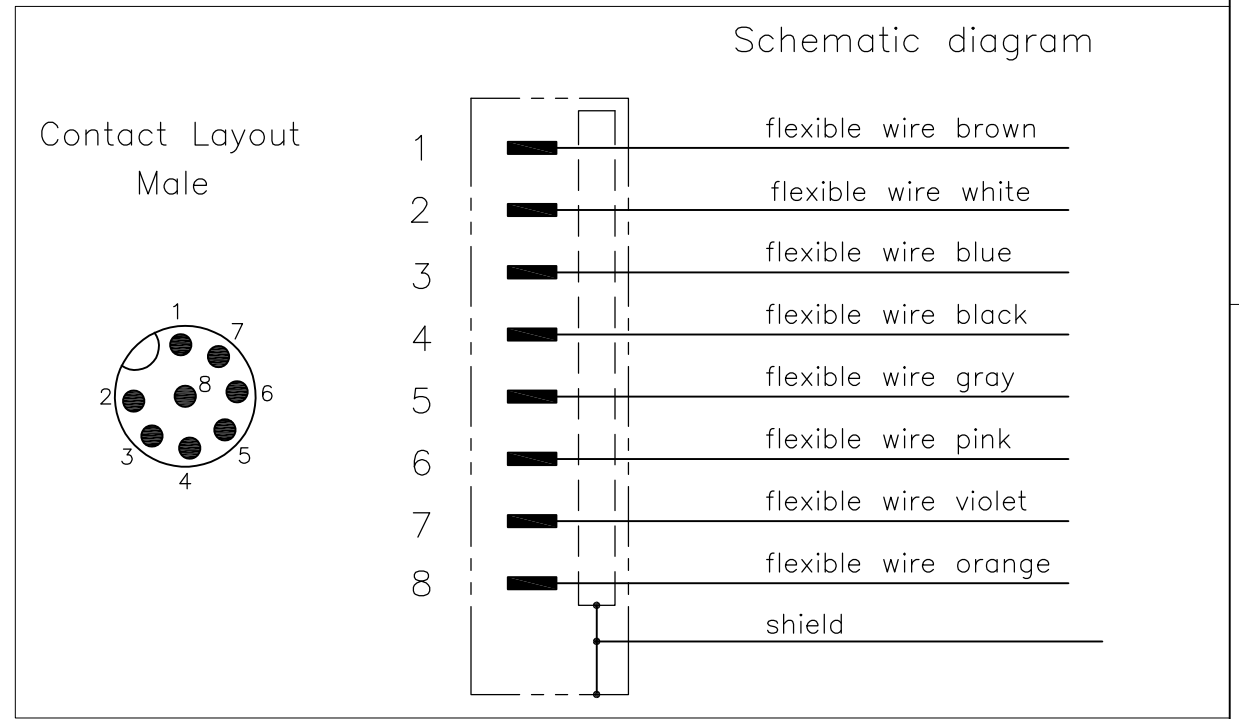

NOTES:  
 Tolerances cable lengths:  
 0m to 0.5m +30mm  
 0.5m to 1.0m +50mm  
 1.0m to 3.0m +100mm  
 < 3.0m +1.5%

TECHNICAL DATA	
Operating voltage	max. 30 V AC/DC
Operating current per contact	max. 2 A
Locking of ports	Screw thread M12 x 1 mm (recommended torque 0.6 Nm) self-securing
Protection	IP65 and IP67 when plugged and screwed down (EN 60529)

8 pos	LENGTH "L"	MATERIAL	JACKET COLOR	TE PN	DESCRIPTION	ITEM
	10mtr			2273048-4	8x24AWG PUR 10.0m	4
	5mtr	PUR	Grey	2273048-3	8x24AWG PUR 5.0m	3
	3mtr			2273048-2	8x24AWG PUR 3.0m	2
	1.5mtr			2273048-1	8x24AWG PUR 1.5m	1

THIS DRAWING IS A CONTROLLED DOCUMENT.

DWN	YATHISH.C	15NOV2013	 TE Connectivity
CHK	B.VELDHOVEN	15NOV2013	
APVD	A.VAN ZANDVOORT	15NOV2013	
NAME	M12 X 1.0 STRAIGHT PLUG PIGT SHLD A		
PRODUCT SPEC	108-19483		SIZE: A3 CAGE CODE: 00779 DRAWING NO: C-2273048
APPLICATION SPEC	114-32127		
WEIGHT	-		RESTRICTED TO: -
CUSTOMER DRAWING			SCALE: NTS SHEET: 1 OF 1 REV: A1