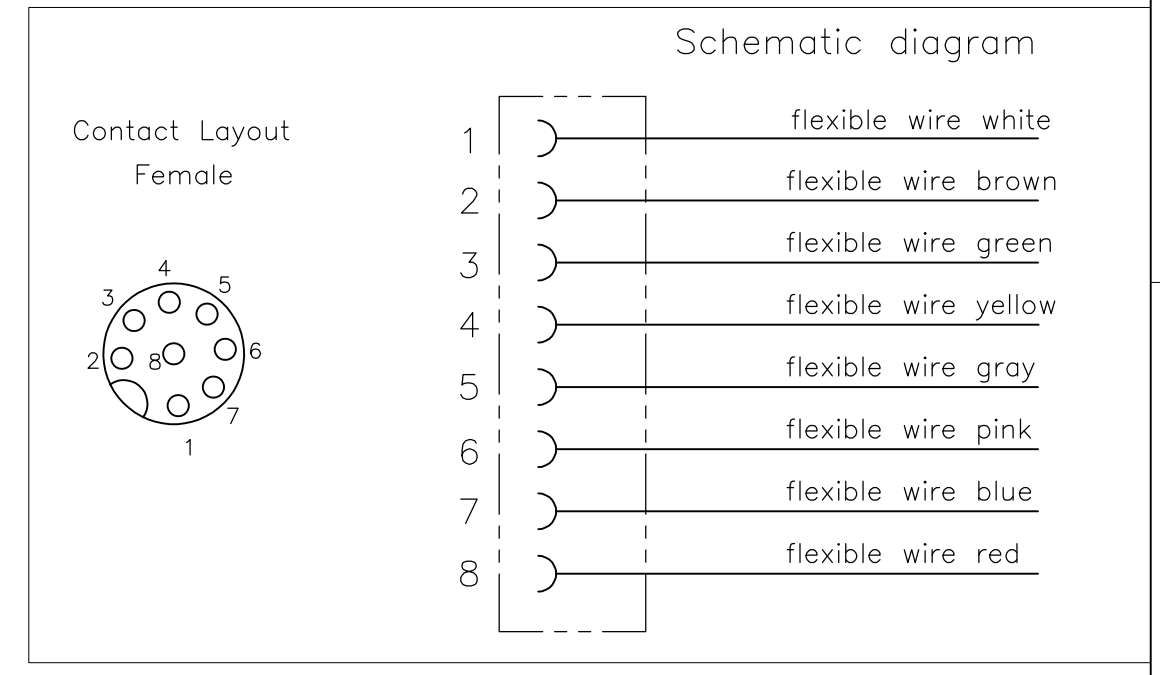

NOTES:
 Tolerances cable lengths:
 0m to 0.5m +30mm
 0.5m to 1.0m +50mm
 1.0m to 3.0m +100mm
 < 3.0m +1.5%

VIEW 'A'

TECHNICAL DATA	
Operating voltage	max. 30 V AC/DC
Operating current per contact	max. 2 A
Locking of ports	Screw thread M12 x 1 mm (recommended torque 0.6 Nm) self-securing
Protection	IP65 and IP67 when plugged and screwed down (EN 60529)

LENGTH "L"	MATERIAL	JACKET COLOR	TE PN	DESCRIPTION	ITEM
10mtr	PUR	Grey	2273095-4	8x24AWG PUR 10.0m	4
5mtr			2273095-3	8x24AWG PUR 5.0m	3
3mtr			2273095-2	8x24AWG PUR 3.0m	2
1.5mtr			2273095-1	8x24AWG PUR 1.5m	1