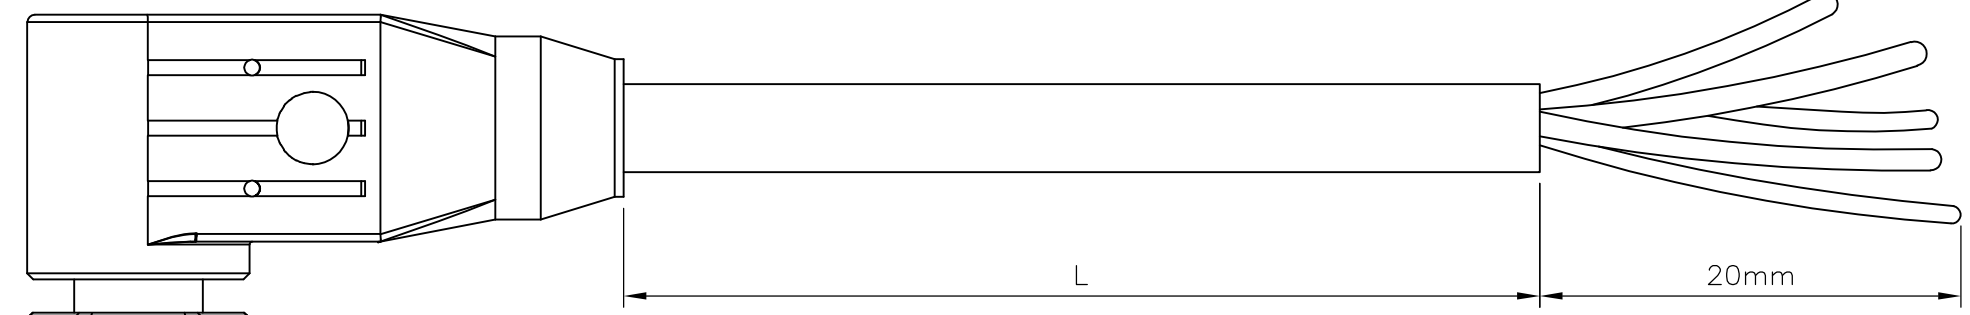

NOTES:
 Tolerances cable lengths:
 0m to 0.5m +30mm
 0.5m to 1.0m +50mm
 1.0m to 3.0m +100mm
 < 3.0m +1.5%

VIEW 'A'

TECHNICAL DATA	
Operating voltage	max. 30 V AC/DC
Operating current per contact	max. 2 A
Locking of ports	Screw thread M12 x 1 mm (recommended torque 0.6 Nm) self-securing
Protection	IP65 and IP67 when plugged and screwed down (EN 60529)

LENGTH "L"	MATERIAL	JACKET COLOR	TE PN	DESCRIPTION	ITEM
10mtr	PUR	Grey	2273095-4	8x24AWG PUR 10.0m	4
5mtr			2273095-3	8x24AWG PUR 5.0m	3
3mtr			2273095-2	8x24AWG PUR 3.0m	2
1.5mtr			2273095-1	8x24AWG PUR 1.5m	1