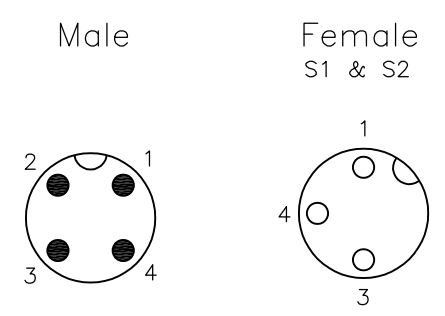

Contact Layout

Schematic diagram

3 POS PVC 2,0M	1-2273107-5
3 POS PVC 1,5M	1-2273107-4
3 POS PVC 1,0M	1-2273107-3
3 POS PVC 0,6M	1-2273107-2
3 POS PVC 0,3M	1-2273107-1
3 POS PUR 2,0M	2273107-5
3 POS PUR 1,5M	2273107-4
3 POS PUR 1,0M	2273107-3
3 POS PUR 0,6M	2273107-2
3 POS PUR 0,3M	2273107-1
DESCRIPTION	TE PN

THIS DRAWING IS A CONTROLLED DOCUMENT.		DWN 23AUG2013 SATHISH KUMAR .G	 TE Connectivity	
DIMENSIONS: mm		CHK 23AUG2013 B.VELDHOVEN		
TOLERANCES UNLESS OTHERWISE SPECIFIED:		APVD 23AUG2013 A.VAN ZANDVOORT	NAME M12 Y CONN MALE TO 2XM12 FEMALE A	
0 PLC ± - 1 PLC ± - 2 PLC ± - 3 PLC ± - 4 PLC ± - ANGLES ± -		PRODUCT SPEC 108-19483	SIZE A3	
MATERIAL		APPLICATION SPEC 114-32127	CAGE CODE 00779	DRAWING NO C-2273107
FINISH		WEIGHT	RESTRICTED TO	
		CUSTOMER DRAWING		SCALE NTS
		SHEET 1 OF 1		REV A3