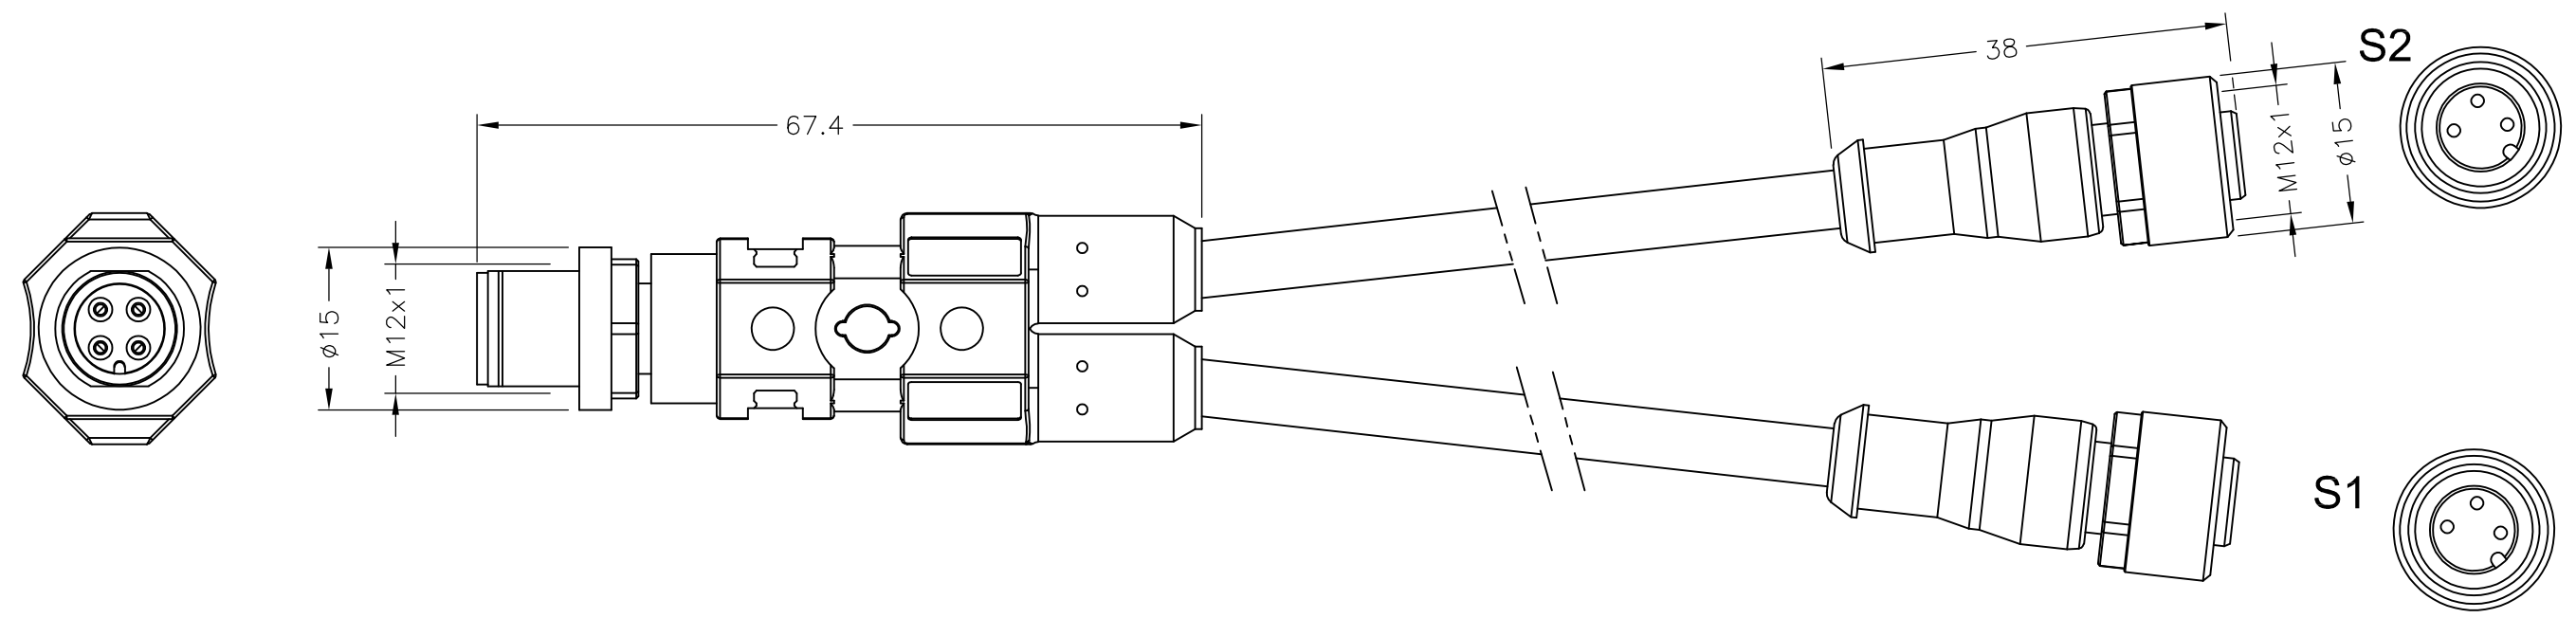

Contact Layout

Schematic diagram

3 POS PVC 2,0M	1-2273107-5
3 POS PVC 1,5M	1-2273107-4
3 POS PVC 1,0M	1-2273107-3
3 POS PVC 0,6M	1-2273107-2
3 POS PVC 0,3M	1-2273107-1
3 POS PUR 2,0M	2273107-5
3 POS PUR 1,5M	2273107-4
3 POS PUR 1,0M	2273107-3
3 POS PUR 0,6M	2273107-2
3 POS PUR 0,3M	2273107-1
DESCRIPTION	TE PN

THIS DRAWING IS A CONTROLLED DOCUMENT.		DWN 23AUG2013 SATHISH KUMAR .G	 TE Connectivity	
DIMENSIONS: mm		CHK 23AUG2013 B.VELDHOVEN		
TOLERANCES UNLESS OTHERWISE SPECIFIED:		APVD 23AUG2013 A.VAN ZANDVOORT	NAME M12 Y CONN MALE TO 2XM12 FEMALE A	
0 PLC ± - 1 PLC ± - 2 PLC ± - 3 PLC ± - 4 PLC ± - ANGLES ± -		PRODUCT SPEC 108-19483	SIZE A3	
MATERIAL		APPLICATION SPEC 114-32127	CAGE CODE 00779	DRAWING NO C-2273107
FINISH		WEIGHT	RESTRICTED TO	
		CUSTOMER DRAWING		SCALE NTS
		SHEET 1 OF 1		REV A3