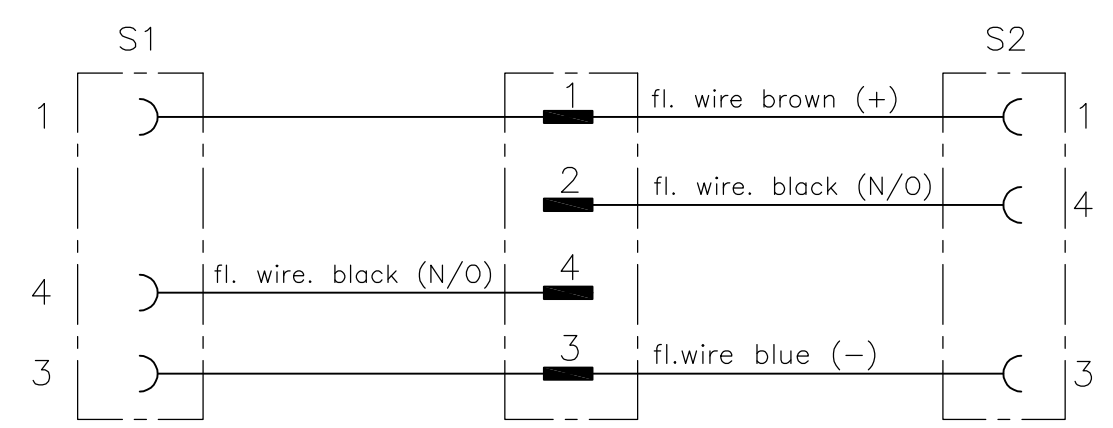

Contact Layout

Schematic diagram

3 POS PVC 2,0M	1-2273107-5
3 POS PVC 1,5M	1-2273107-4
3 POS PVC 1,0M	1-2273107-3
3 POS PVC 0,6M	1-2273107-2
3 POS PVC 0,3M	1-2273107-1
3 POS PUR 2,0M	2273107-5
3 POS PUR 1,5M	2273107-4
3 POS PUR 1,0M	2273107-3
3 POS PUR 0,6M	2273107-2
3 POS PUR 0,3M	2273107-1
DESCRIPTION	TE PN

THIS DRAWING IS A CONTROLLED DOCUMENT.		DWN 23AUG2013 SATHISH KUMAR .G	 TE Connectivity	
DIMENSIONS: mm		CHK 23AUG2013 B.VELDHOVEN		
TOLERANCES UNLESS OTHERWISE SPECIFIED:		APVD 23AUG2013 A.VAN ZANDVOORT	NAME M12 Y CONN MALE TO 2XM12 FEMALE A	
0 PLC ± - 1 PLC ± - 2 PLC ± - 3 PLC ± - 4 PLC ± - ANGLES ± -		PRODUCT SPEC 108-19483	SIZE A3	
MATERIAL		APPLICATION SPEC 114-32127	CAGE CODE 00779	DRAWING NO C-2273107
FINISH		WEIGHT	RESTRICTED TO	
		CUSTOMER DRAWING		SCALE NTS
		SHEET 1 OF 1		REV A3