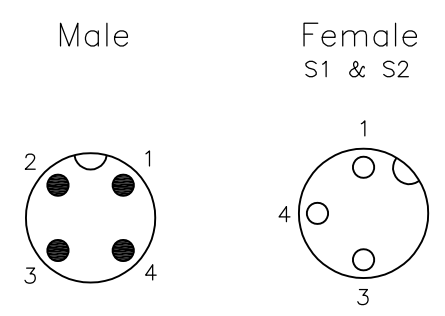

Contact Layout

Schematic diagram

3 POS PVC 2,0M	1-2273107-5
3 POS PVC 1,5M	1-2273107-4
3 POS PVC 1,0M	1-2273107-3
3 POS PVC 0,6M	1-2273107-2
3 POS PVC 0,3M	1-2273107-1
3 POS PUR 2,0M	2273107-5
3 POS PUR 1,5M	2273107-4
3 POS PUR 1,0M	2273107-3
3 POS PUR 0,6M	2273107-2
3 POS PUR 0,3M	2273107-1
DESCRIPTION	TE PN

THIS DRAWING IS A CONTROLLED DOCUMENT.

DWN	23AUG2013	TE Connectivity	NAME M12 Y CONN MALE TO 2XM12 FEMALE A
CHK	23AUG2013		
APVD	23AUG2013		
PRODUCT SPEC	A.VAN ZANDVOORT		
DIMENSIONS:	TOLERANCES UNLESS OTHERWISE SPECIFIED:	APPLICATION SPEC	108-19483
mm		114-32127	114-32127
		WEIGHT	A3 00779
		CUSTOMER DRAWING	C-2273107
		SCALE	NTS
		SHEET	1 OF 1
		REV	A3