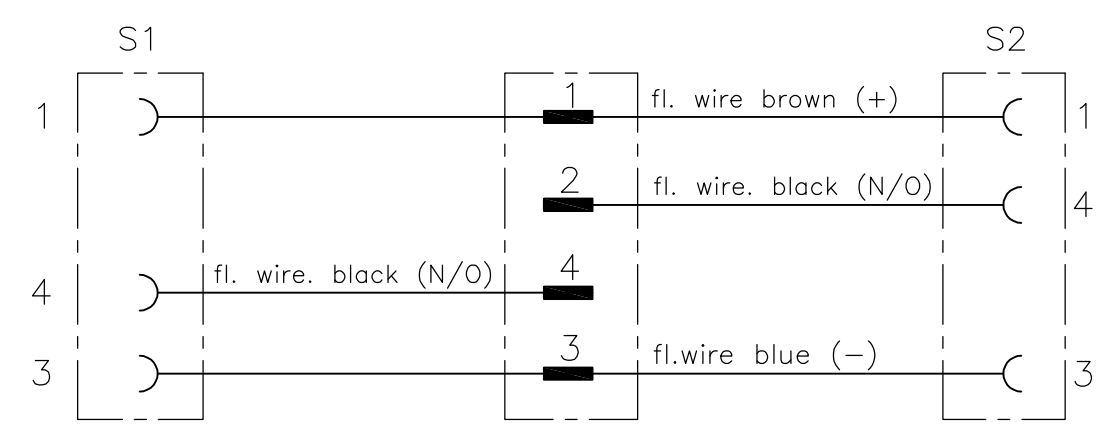

Contact Layout

Schematic diagram

3 POS PVC 2,0M	1-2273107-5
3 POS PVC 1,5M	1-2273107-4
3 POS PVC 1,0M	1-2273107-3
3 POS PVC 0,6M	1-2273107-2
3 POS PVC 0,3M	1-2273107-1
3 POS PUR 2,0M	2273107-5
3 POS PUR 1,5M	2273107-4
3 POS PUR 1,0M	2273107-3
3 POS PUR 0,6M	2273107-2
3 POS PUR 0,3M	2273107-1
DESCRIPTION	TE PN

THIS DRAWING IS A CONTROLLED DOCUMENT.

DWN	23AUG2013	TE Connectivity	NAME M12 Y CONN MALE TO 2XM12 FEMALE A
CHK	23AUG2013		
APVD	23AUG2013		
PRODUCT SPEC	A.VAN ZANDVOORT		
DIMENSIONS:	TOLERANCES UNLESS OTHERWISE SPECIFIED:	APPLICATION SPEC	108-19483
mm		114-32127	114-32127
		WEIGHT	A3 00779
		CUSTOMER DRAWING	C-2273107
		SCALE	NTS
		SHEET	1 OF 1
		REV	A3