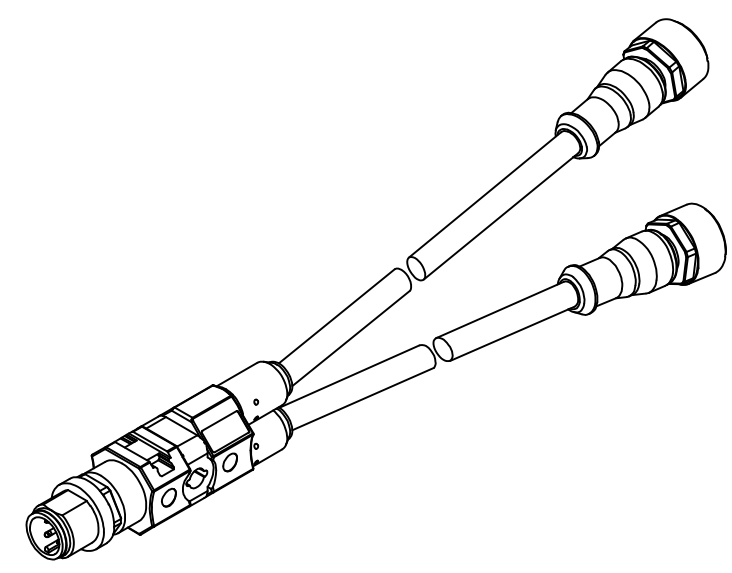

Contact Layout

Schematic diagram

3 POS PVC 2,0M	1-2273107-5
3 POS PVC 1,5M	1-2273107-4
3 POS PVC 1,0M	1-2273107-3
3 POS PVC 0,6M	1-2273107-2
3 POS PVC 0,3M	1-2273107-1
3 POS PUR 2,0M	2273107-5
3 POS PUR 1,5M	2273107-4
3 POS PUR 1,0M	2273107-3
3 POS PUR 0,6M	2273107-2
3 POS PUR 0,3M	2273107-1
DESCRIPTION	TE PN

THIS DRAWING IS A CONTROLLED DOCUMENT.

DWN	23AUG2013	TE Connectivity	NAME M12 Y CONN MALE TO 2XM12 FEMALE A
CHK	23AUG2013		
APVD	23AUG2013		
PRODUCT SPEC	A.VAN ZANDVOORT		
DIMENSIONS:	TOLERANCES UNLESS OTHERWISE SPECIFIED:	APPLICATION SPEC	108-19483
mm		114-32127	114-32127
		WEIGHT	A3 00779
		CUSTOMER DRAWING	C-2273107
		SCALE	NTS
		SHEET	1 OF 1
		REV	A3