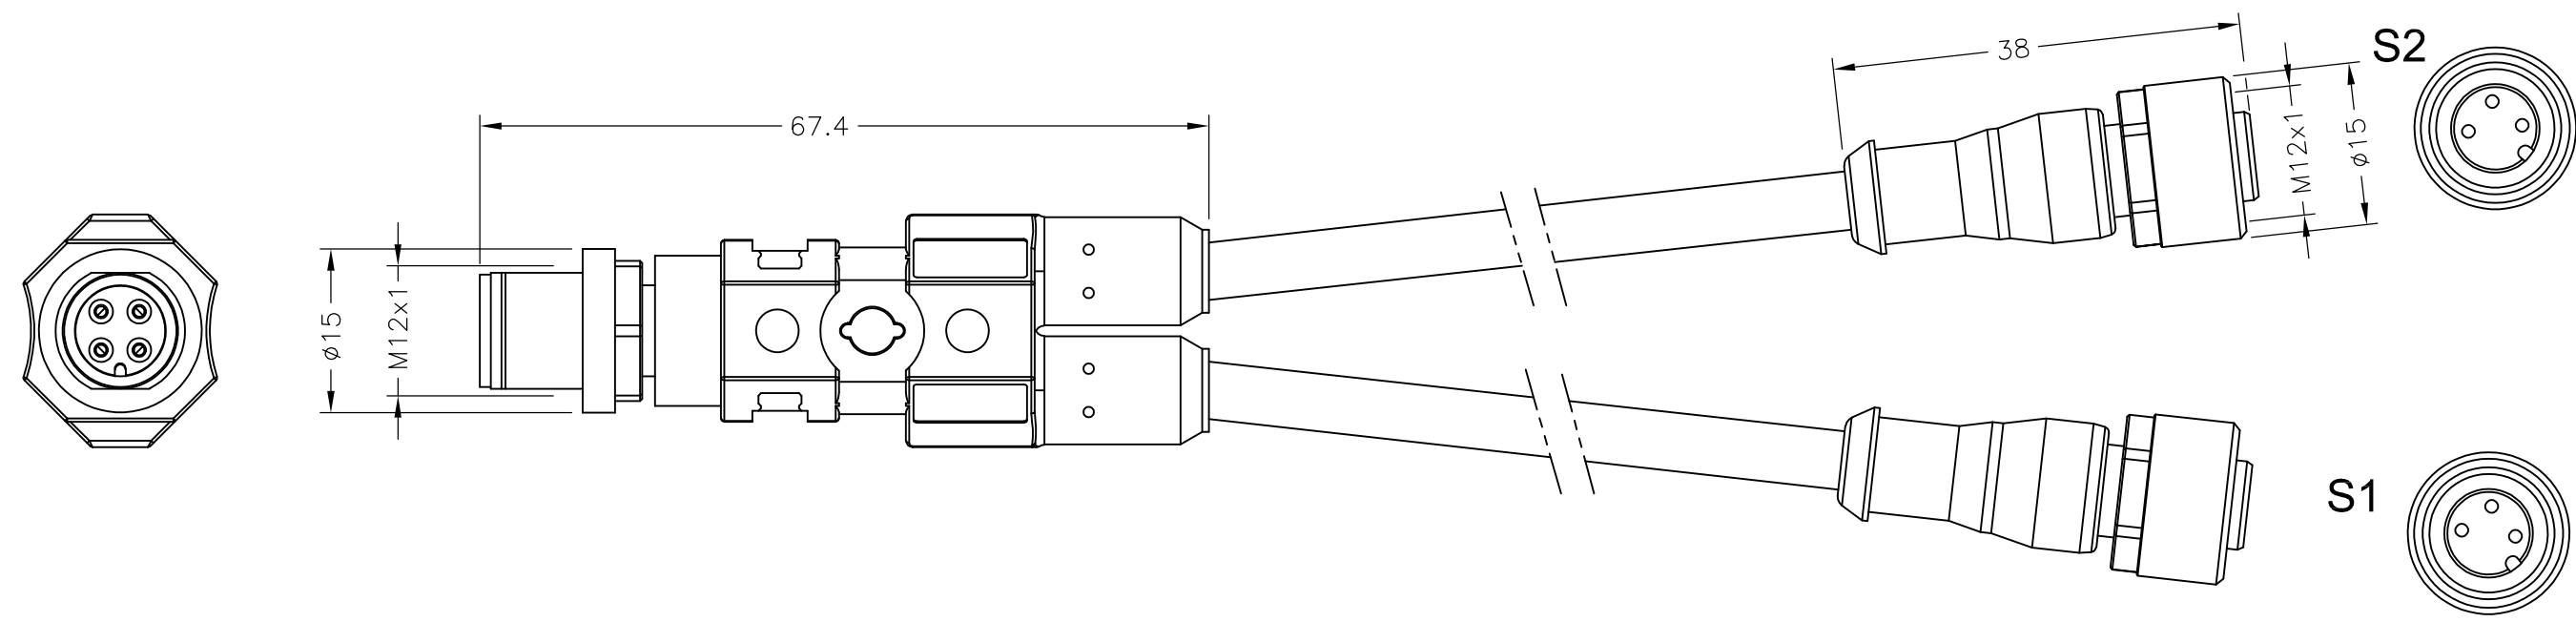

Contact Layout

Schematic diagram

3 POS PVC 2,0M	1-2273107-5
3 POS PVC 1,5M	1-2273107-4
3 POS PVC 1,0M	1-2273107-3
3 POS PVC 0,6M	1-2273107-2
3 POS PVC 0,3M	1-2273107-1
3 POS PUR 2,0M	2273107-5
3 POS PUR 1,5M	2273107-4
3 POS PUR 1,0M	2273107-3
3 POS PUR 0,6M	2273107-2
3 POS PUR 0,3M	2273107-1
DESCRIPTION	TE PN

THIS DRAWING IS A CONTROLLED DOCUMENT.

DWN	23AUG2013	TE Connectivity	NAME M12 Y CONN MALE TO 2XM12 FEMALE A
CHK	23AUG2013		
APVD	23AUG2013		
PRODUCT SPEC	A.VAN ZANDVOORT		
DIMENSIONS:	TOLERANCES UNLESS OTHERWISE SPECIFIED:	APPLICATION SPEC	108-19483
mm		114-32127	114-32127
		WEIGHT	A3 00779
		CUSTOMER DRAWING	C-2273107
		SCALE	NTS
		SHEET	1 OF 1
		REV	A3