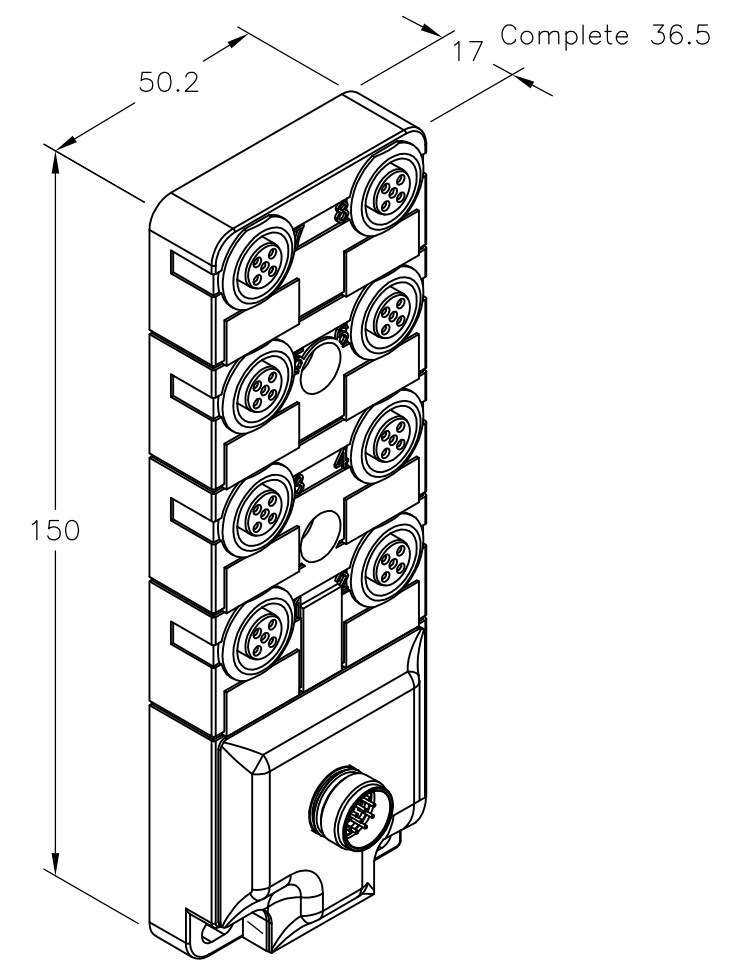

Without Homerun Cable	2273161-1
DESCRIPTION	TE PN

THIS DRAWING IS A CONTROLLED DOCUMENT.		DWN 16JAN2014 SATHISH KUMAR .G	 TE Connectivity		
DIMENSIONS: mm		CHK 16JAN2014 B.VELDHOVEN			
TOLERANCES UNLESS OTHERWISE SPECIFIED:		APVD 16JAN2014 A.VAN ZANDVOORT	NAME DISTR BOX M12 4-5POS 8WAY M12/12P PNP		
0 PLC ± - 1 PLC ± - 2 PLC ± - 3 PLC ± - 4 PLC ± - ANGLES ± -		PRODUCT SPEC -	-		
MATERIAL -		FINISH -	APPLICATION SPEC -	-	
		WEIGHT -	SIZE A3	CAGE CODE 00779	DRAWING NO C-2273161
CUSTOMER DRAWING			RESTRICTED TO -	SCALE NTS	SHEET 1 OF 2
			REV A1		