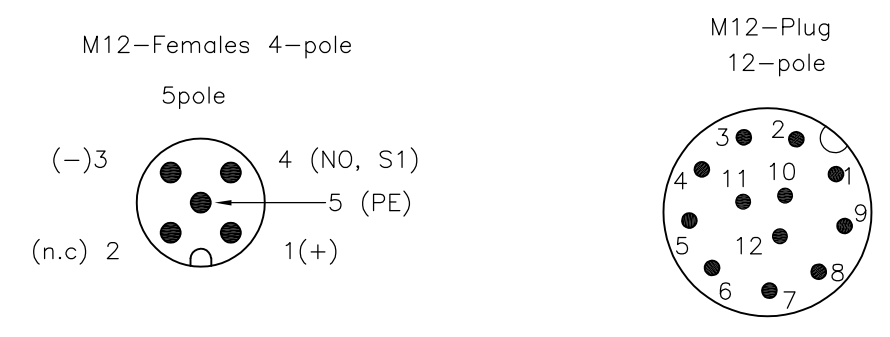

THIS DRAWING IS UNPUBLISHED. RELEASED FOR PUBLICATION
© COPYRIGHT - By - ALL RIGHTS RESERVED.

LOC	DIST	REVISIONS			
P	LTR	DESCRIPTION	DATE	DWN	APVD
H	-	SEE SHEET 1	-	-	-

Contact layout