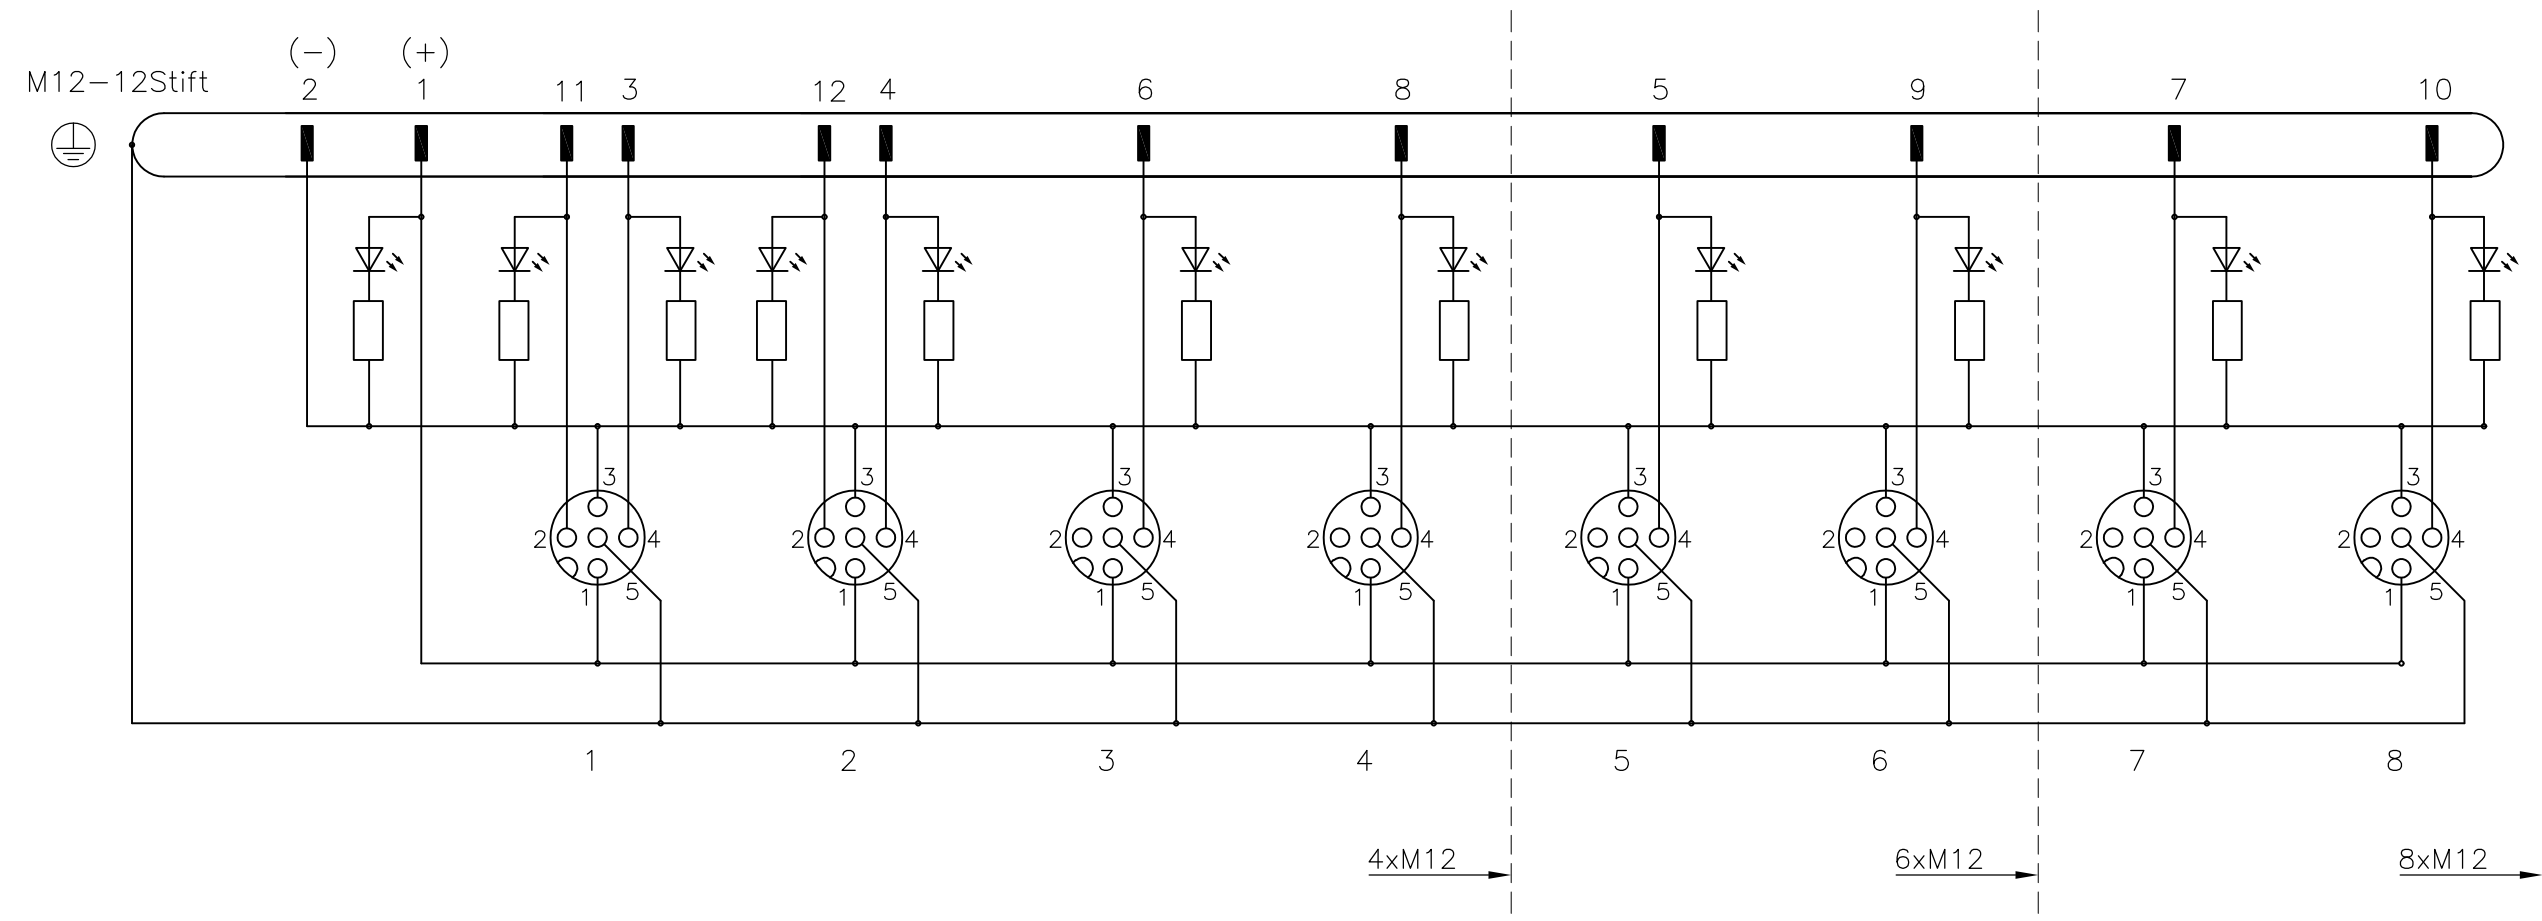

Without Homerun Cable	2273161-1
DESCRIPTION	TE PN

THIS DRAWING IS A CONTROLLED DOCUMENT.		DWN 16JAN2014 SATHISH KUMAR .G	 TE Connectivity		
DIMENSIONS: mm		CHK 16JAN2014 B.VELDHOVEN			
TOLERANCES UNLESS OTHERWISE SPECIFIED:		APVD 16JAN2014 A.VAN ZANDVOORT	NAME DISTR BOX M12 4-5POS 8WAY M12/12P PNP		
0 PLC ± - 1 PLC ± - 2 PLC ± - 3 PLC ± - 4 PLC ± - ANGLES ± -		PRODUCT SPEC -	-		
MATERIAL -		FINISH -	APPLICATION SPEC -	-	
		WEIGHT -	SIZE A3	CAGE CODE 00779	DRAWING NO C-2273161
CUSTOMER DRAWING			RESTRICTED TO -	SCALE NTS	SHEET 1 OF 2
			REV A1		

THIS DRAWING IS UNPUBLISHED. RELEASED FOR PUBLICATION
 © COPYRIGHT - By - ALL RIGHTS RESERVED.

LOC	DIST	REVISIONS			
P	LTR	DESCRIPTION	DATE	DWN	APVD
H	-	SEE SHEET 1	-	-	-

Contact layout

Circuit diagram

THIS DRAWING IS A CONTROLLED DOCUMENT.		DWN 16JAN2014 SATHISH KUMAR .G	TE Connectivity			
DIMENSIONS: mm		CHK 16JAN2014 B.VELDHOVEN				NAME DISTR BOX M12 4-5POS 8WAY M12/12P PNP
TOLERANCES UNLESS OTHERWISE SPECIFIED:		APVD 16JAN2014 A.VAN ZANDVOORT	PRODUCT SPEC			
0 PLC ± - 1 PLC ± - 2 PLC ± - 3 PLC ± - 4 PLC ± - ANGLES ± -		APPLICATION SPEC	RESTRICTED TO			
MATERIAL		FINISH	WEIGHT	SIZE A3	CAGE CODE 00779	DRAWING NO C-2273161
CUSTOMER DRAWING			SCALE NTS	SHEET 2 OF 2	REV A1	