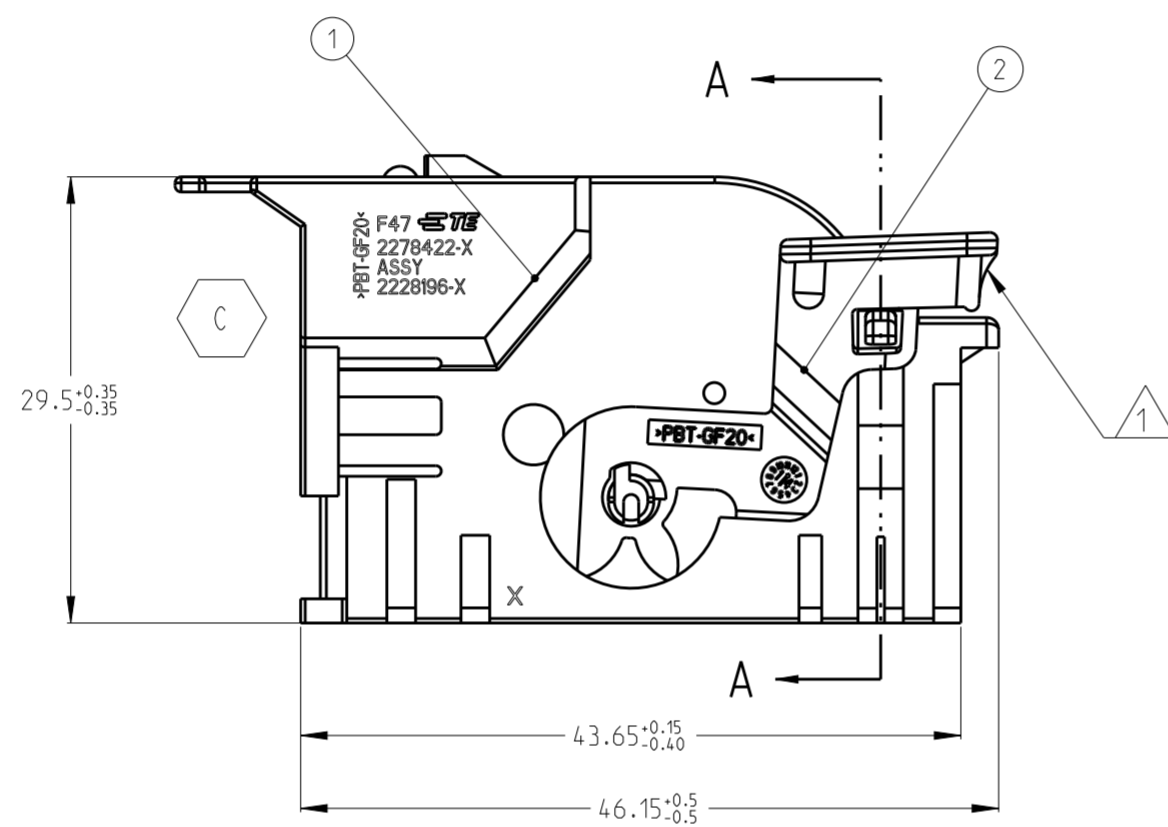

NOTE

- 1 LEVER MUST ASSEMBLED IN PRE-LOCK POSITION
- 2. USED WITH SOCKET 1719059, SEE 2278195
- 3. PACKAGING: LOOSE PIECE IN BOX
- 4 TOLERANCE UNLESS OTHERWISE ACC. TO DIN 16901-120

SECTION A-A

TE-ASSY NO.	TE-PART NO.	CODING	MATERIAL	COLOR	RAL	DESCRIPTION	QTY.	ITEM NO.
1-2278196-5	2278197-1	B,D,F	PBT-GF20	VIOLET	4006	LEVER	1	2
	1-2278422-5		PBT-GF20	SALMON PINK	3022	COVER	1	1
1-2278196-4	2278197-1	B,C,F	PBT-GF20	VIOLET	4006	LEVER	1	2
	1-2278422-4		PBT-GF20	RED	3000	COVER	1	1
1-2278196-3	2278197-1	A,B,F	PBT-GF20	VIOLET	4006	LEVER	1	2
	1-2278422-3		PBT-GF20	BROWN	1011	COVER	1	1
1-2278196-2	2278197-1	A,C,F	PBT-GF20	VIOLET	4006	LEVER	1	2
	1-2278422-2		PBT-GF20	GREY	7036	COVER	1	1
1-2278196-1	2278197-1	A,E,F	PBT-GF20	VIOLET	4006	LEVER	1	2
	1-2278422-1		PBT-GF20	BLUE	5012	COVER	1	1
2278196-5	2278197-1	A,D,F	PBT-GF20	VIOLET	4006	LEVER	1	2
	2278422-5		PBT-GF20	PURPLE	4006	COVER	1	1
2278196-4	2278197-1	B,C,E	PBT-GF20	VIOLET	4006	LEVER	1	2
	2278422-4		PBT-GF20	ORANGE	2004	COVER	1	1
2278196-3	2278197-1	B,C,D	PBT-GF20	VIOLET	4006	LEVER	1	2
	2278422-3		PBT-GF20	BLACK	9011	COVER	1	1
2278196-2	2278197-1	A,C,E	PBT-GF20	VIOLET	4006	LEVER	1	2
	2278422-2		PBT-GF20	GREEN	6018	COVER	1	1
2278196-1	2278197-1	A,C,D	PBT-GF20	VIOLET	4006	LEVER	1	2
	2278422-1		PBT-GF20	YELLOW	1018	COVER	1	1

THIS DRAWING IS A CONTROLLED DOCUMENT.

DWN: T.DONG 19MAY2014
 CHK: A.DANG 23MAY2014
 APVD: J.YIN 27MAY2014

TE Connectivity

COVER ASSY, 2X16 POSN., MQS

SIZE: A2 CAGE CODE: 100779 DRAWING NO: C-2278196 RESTRICTED TO: -