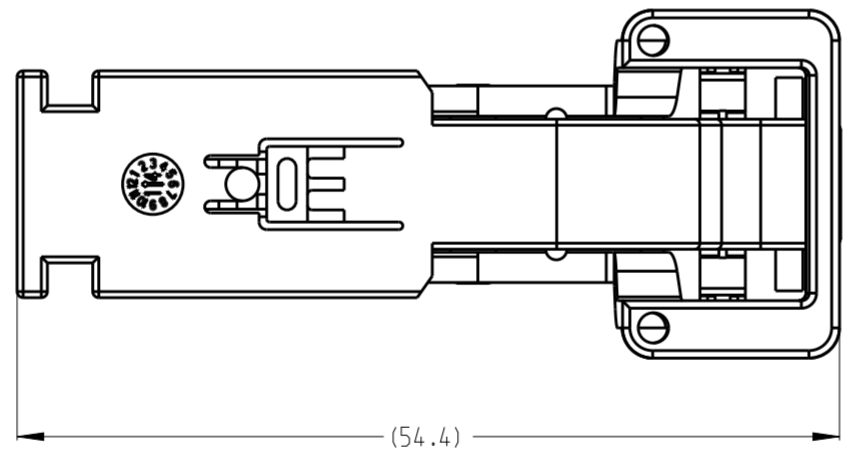

NOTE

- 1 LEVER MUST ASSEMBLED IN PRE-LOCK POSITION
- 2. USED WITH SOCKET 1719059, SEE 2278195
- 3. PACKAGING: LOOSE PIECE IN BOX
- 4 TOLERANCE UNLESS OTHERWISE ACC. TO DIN 16901-120

SECTION A-A

TE-ASSY NO.	TE-PART NO.	CODING	MATERIAL	COLOR	RAL	DESCRIPTION	QTY.	ITEM NO.
1-2278196-5	2278197-1	B,D,F	PBT-GF20	VIOLET	4006	LEVER	1	2
	1-2278422-5		PBT-GF20	SALMON PINK	3022	COVER	1	1
1-2278196-4	2278197-1	B,C,F	PBT-GF20	VIOLET	4006	LEVER	1	2
	1-2278422-4		PBT-GF20	RED	3000	COVER	1	1
1-2278196-3	2278197-1	A,B,F	PBT-GF20	VIOLET	4006	LEVER	1	2
	1-2278422-3		PBT-GF20	BROWN	1011	COVER	1	1
1-2278196-2	2278197-1	A,C,F	PBT-GF20	VIOLET	4006	LEVER	1	2
	1-2278422-2		PBT-GF20	GREY	7036	COVER	1	1
1-2278196-1	2278197-1	A,E,F	PBT-GF20	VIOLET	4006	LEVER	1	2
	1-2278422-1		PBT-GF20	BLUE	5012	COVER	1	1
2278196-5	2278197-1	A,D,F	PBT-GF20	VIOLET	4006	LEVER	1	2
	2278422-5		PBT-GF20	PURPLE	4006	COVER	1	1
2278196-4	2278197-1	B,C,E	PBT-GF20	VIOLET	4006	LEVER	1	2
	2278422-4		PBT-GF20	ORANGE	2004	COVER	1	1
2278196-3	2278197-1	B,C,D	PBT-GF20	VIOLET	4006	LEVER	1	2
	2278422-3		PBT-GF20	BLACK	9011	COVER	1	1
2278196-2	2278197-1	A,C,E	PBT-GF20	VIOLET	4006	LEVER	1	2
	2278422-2		PBT-GF20	GREEN	6018	COVER	1	1
2278196-1	2278197-1	A,C,D	PBT-GF20	VIOLET	4006	LEVER	1	2
	2278422-1		PBT-GF20	YELLOW	1018	COVER	1	1

THIS DRAWING IS A CONTROLLED DOCUMENT.

DWN: T.DONG 19MAY2014
 CHK: A.DANG 23MAY2014
 APVD: J.YIN 27MAY2014

TE Connectivity

COVER ASSY, 2X16 POSN., MQS

SIZE: A2 CAGE CODE: 100779 DRAWING NO: C-2278196 RESTRICTED TO: -