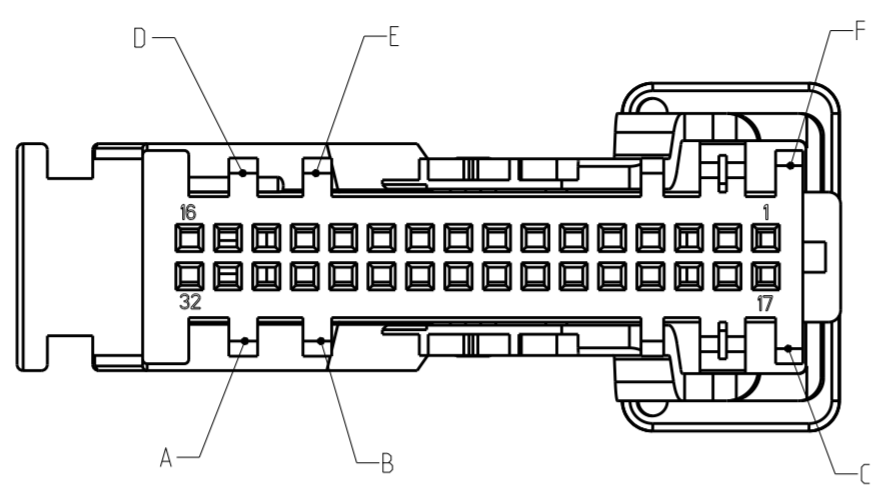

NOTE

- 1 LEVER MUST ASSEMBLED IN PRE-LOCK POSITION
- 2. USED WITH SOCKET 1719059, SEE 2278195
- 3. PACKAGING: LOOSE PIECE IN BOX
- 4 TOLERANCE UNLESS OTHERWISE ACC. TO DIN 16901-120

SECTION A-A

TE-ASSY NO.	TE-PART NO.	CODING	MATERIAL	COLOR	RAL	DESCRIPTION	QTY.	ITEM NO.
1-2278196-5	2278197-1	B,D,F	PBT-GF20	VIOLET	4006	LEVER	1	2
	1-2278422-5		PBT-GF20	SALMON PINK	3022	COVER	1	1
1-2278196-4	2278197-1	B,C,F	PBT-GF20	VIOLET	4006	LEVER	1	2
	1-2278422-4		PBT-GF20	RED	3000	COVER	1	1
1-2278196-3	2278197-1	A,B,F	PBT-GF20	VIOLET	4006	LEVER	1	2
	1-2278422-3		PBT-GF20	BROWN	1011	COVER	1	1
1-2278196-2	2278197-1	A,C,F	PBT-GF20	VIOLET	4006	LEVER	1	2
	1-2278422-2		PBT-GF20	GREY	7036	COVER	1	1
1-2278196-1	2278197-1	A,E,F	PBT-GF20	VIOLET	4006	LEVER	1	2
	1-2278422-1		PBT-GF20	BLUE	5012	COVER	1	1
2278196-5	2278197-1	A,D,F	PBT-GF20	VIOLET	4006	LEVER	1	2
	2278422-5		PBT-GF20	PURPLE	4006	COVER	1	1
2278196-4	2278197-1	B,C,E	PBT-GF20	VIOLET	4006	LEVER	1	2
	2278422-4		PBT-GF20	ORANGE	2004	COVER	1	1
2278196-3	2278197-1	B,C,D	PBT-GF20	VIOLET	4006	LEVER	1	2
	2278422-3		PBT-GF20	BLACK	9011	COVER	1	1
2278196-2	2278197-1	A,C,E	PBT-GF20	VIOLET	4006	LEVER	1	2
	2278422-2		PBT-GF20	GREEN	6018	COVER	1	1
2278196-1	2278197-1	A,C,D	PBT-GF20	VIOLET	4006	LEVER	1	2
	2278422-1		PBT-GF20	YELLOW	1018	COVER	1	1

THIS DRAWING IS A CONTROLLED DOCUMENT.

DWN: T.DONG 19MAY2014
 CHK: A.DANG 23MAY2014
 APVD: J.YIN 27MAY2014

TE Connectivity

COVER ASSY, 2X16 POSN., MQS

SIZE: A2 CAGE CODE: 100779 DRAWING NO: C-2278196 RESTRICTED TO: -