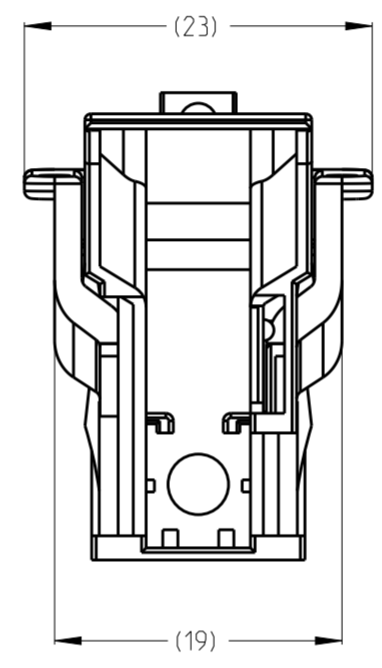

NOTE

- 1 LEVER MUST ASSEMBLED IN PRE-LOCK POSITION
- 2. USED WITH SOCKET 1719059, SEE 2278195
- 3. PACKAGING: LOOSE PIECE IN BOX
- 4 TOLERANCE UNLESS OTHERWISE ACC. TO DIN 16901-120

SECTION A-A

TE-ASSY NO.	TE-PART NO.	CODING	MATERIAL	COLOR	RAL	DESCRIPTION	QTY.	ITEM NO.
1-2278196-5	2278197-1	B,D,F	PBT-GF20	VIOLET	4006	LEVER	1	2
	1-2278422-5		PBT-GF20	SALMON PINK	3022	COVER	1	1
1-2278196-4	2278197-1	B,C,F	PBT-GF20	VIOLET	4006	LEVER	1	2
	1-2278422-4		PBT-GF20	RED	3000	COVER	1	1
1-2278196-3	2278197-1	A,B,F	PBT-GF20	VIOLET	4006	LEVER	1	2
	1-2278422-3		PBT-GF20	BROWN	1011	COVER	1	1
1-2278196-2	2278197-1	A,C,F	PBT-GF20	VIOLET	4006	LEVER	1	2
	1-2278422-2		PBT-GF20	GREY	7036	COVER	1	1
1-2278196-1	2278197-1	A,E,F	PBT-GF20	VIOLET	4006	LEVER	1	2
	1-2278422-1		PBT-GF20	BLUE	5012	COVER	1	1
2278196-5	2278197-1	A,D,F	PBT-GF20	VIOLET	4006	LEVER	1	2
	2278422-5		PBT-GF20	PURPLE	4006	COVER	1	1
2278196-4	2278197-1	B,C,E	PBT-GF20	VIOLET	4006	LEVER	1	2
	2278422-4		PBT-GF20	ORANGE	2004	COVER	1	1
2278196-3	2278197-1	B,C,D	PBT-GF20	VIOLET	4006	LEVER	1	2
	2278422-3		PBT-GF20	BLACK	9011	COVER	1	1
2278196-2	2278197-1	A,C,E	PBT-GF20	VIOLET	4006	LEVER	1	2
	2278422-2		PBT-GF20	GREEN	6018	COVER	1	1
2278196-1	2278197-1	A,C,D	PBT-GF20	VIOLET	4006	LEVER	1	2
	2278422-1		PBT-GF20	YELLOW	1018	COVER	1	1

THIS DRAWING IS A CONTROLLED DOCUMENT.

DWN: T.DONG 19MAY2014
 CHK: A.DANG 23MAY2014
 APVD: J.YIN 27MAY2014

TE Connectivity

COVER ASSY, 2X16 POSN., MQS

SIZE: A2 CAGE CODE: 100779 DRAWING NO: C-2278196 RESTRICTED TO: -