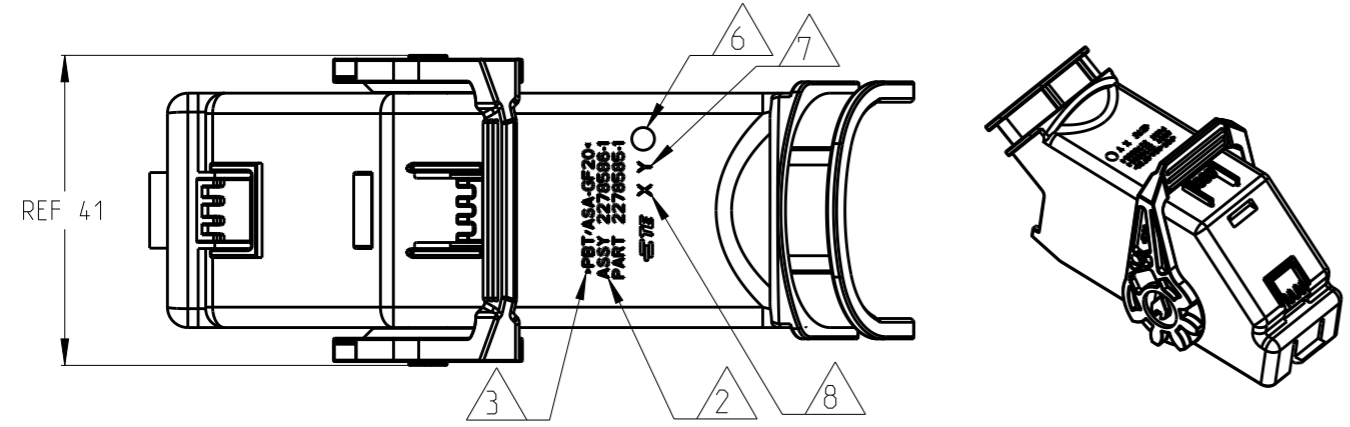

THIS DRAWING IS UNPUBLISHED. RELEASED FOR PUBLICATION 20
© COPYRIGHT 20 BY - ALL RIGHTS RESERVED.

REVISIONS					
P	LTR	DESCRIPTION	DATE	DWN	APVD
	A	FIRST RELEASE	17AUG2015	D.D	SY.W

1. ASSY USED WITH TE P/N: 2278584-1; 2278584-2
2. TE ASSY P/N;
3. MATERIAL IDENTIFICATION;
4. ASSY DELIVERED WITH LEVER IN PRE LOCKED POSITION;
5. PROVIDE SPACE FOR LEVER MOVE;
6. DATE CODE;
7. CAVITY NUMBER;
8. REVISION NUMBER;

ASSY P/N	2278586-1	2278586-2	Q'TY	COLOR	MATERIAL	DESCRIPTION	ITEM
	1	1		RED	PBT-GF20	67 POS LEVER WITH CHAMFER	3
		1		BLACK	PBT/ASA-GF20	67 POS COVER FOR 45°	2
	1			BLACK	PBT/ASA-GF20	67 POS COVER FOR 180°	1

THIS DRAWING IS A CONTROLLED DOCUMENT.		DWN D.DING 17AUG2015	TE Connectivity			
DIMENSIONS: mm		CHK G.ZHU 17AUG2015				
TOLERANCES UNLESS OTHERWISE SPECIFIED:		APVD SY.WANG 17AUG2015				
<table border="1"> <tr><td>0 PLC</td><td>±0.1</td></tr> <tr><td>1 PLC</td><td>±0.1</td></tr> <tr><td>2 PLC</td><td>±0.1</td></tr> <tr><td>3 PLC</td><td>±0.1</td></tr> <tr><td>4 PLC</td><td>±0.1</td></tr> <tr><td>ANGLES</td><td>±2°</td></tr> <tr><td>FINISH</td><td>-</td></tr> </table>		NAME 67 POS COVER ASSY				
MATERIAL SEE TABLE		PRODUCT SPEC 108-101374	SIZE A3	CAGE CODE 00779	DRAWING NO C-2278586	RESTRICTED TO -
		APPLICATION SPEC 114-101036	SCALE 1:1		SHEET 1 OF 1	REV A
		WEIGHT -	Customer Drawing