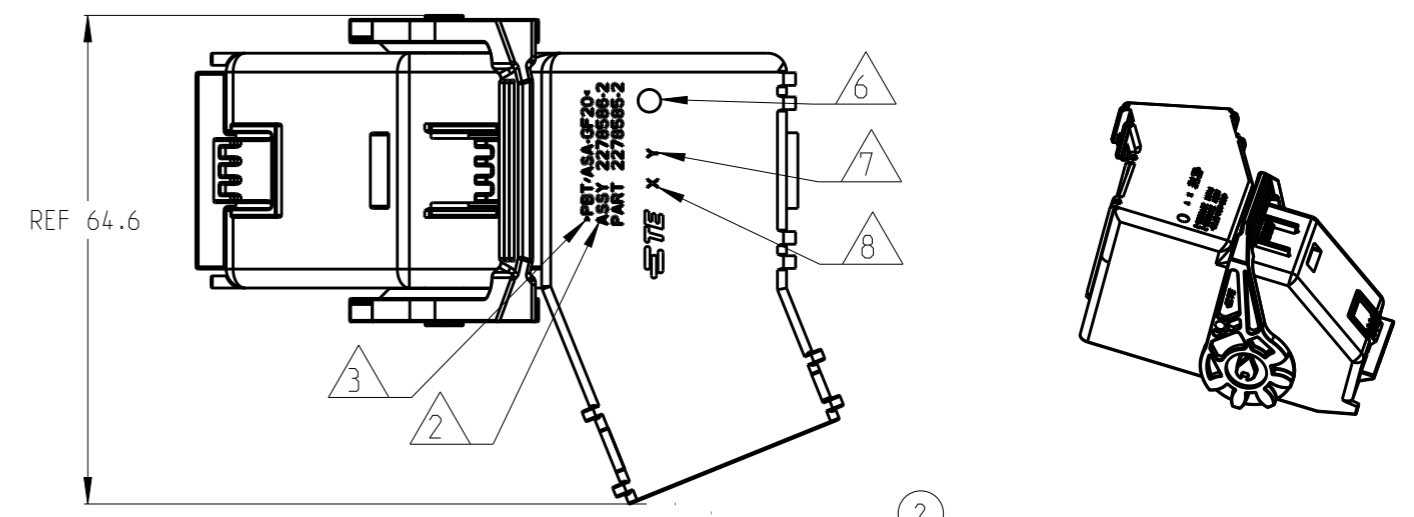

THIS DRAWING IS UNPUBLISHED. RELEASED FOR PUBLICATION 20
© COPYRIGHT 20 BY - ALL RIGHTS RESERVED.

REVISIONS					
P	LTR	DESCRIPTION	DATE	DWN	APVD
	A	FIRST RELEASE	17AUG2015	D.D	SY.W

1. ASSY USED WITH TE P/N: 2278584-1; 2278584-2
2. TE ASSY P/N;
3. MATERIAL IDENTIFICATION;
4. ASSY DELIVERED WITH LEVER IN PRE LOCKED POSITION;
5. PROVIDE SPACE FOR LEVER MOVE;
6. DATE CODE;
7. CAVITY NUMBER;
8. REVISION NUMBER;

ASSY P/N	2278586-1	2278586-2	Q'TY	COLOR	MATERIAL	DESCRIPTION	ITEM
	1	1		RED	PBT-GF20	67 POS LEVER WITH CHAMFER	3
		1		BLACK	PBT/ASA-GF20	67 POS COVER FOR 45°	2
	1			BLACK	PBT/ASA-GF20	67 POS COVER FOR 180°	1

THIS DRAWING IS A CONTROLLED DOCUMENT.		DWN D.DING 17AUG2015	TE Connectivity			
DIMENSIONS: mm		CHK G.ZHU 17AUG2015				
TOLERANCES UNLESS OTHERWISE SPECIFIED:		APVD SY.WANG 17AUG2015				
<table border="1"> <tr><td>0 PLC</td><td>±0.1</td></tr> <tr><td>1 PLC</td><td>±0.1</td></tr> <tr><td>2 PLC</td><td>±0.1</td></tr> <tr><td>3 PLC</td><td>±0.1</td></tr> <tr><td>4 PLC</td><td>±0.1</td></tr> <tr><td>ANGLES</td><td>±2°</td></tr> <tr><td>FINISH</td><td>-</td></tr> </table>		NAME 67 POS COVER ASSY				
MATERIAL SEE TABLE		PRODUCT SPEC 108-101374	SIZE A3	CAGE CODE 00779	DRAWING NO C-2278586	RESTRICTED TO -
		APPLICATION SPEC 114-101036	SCALE 1:1		SHEET 1 OF 1	REV A
		WEIGHT -	Customer Drawing