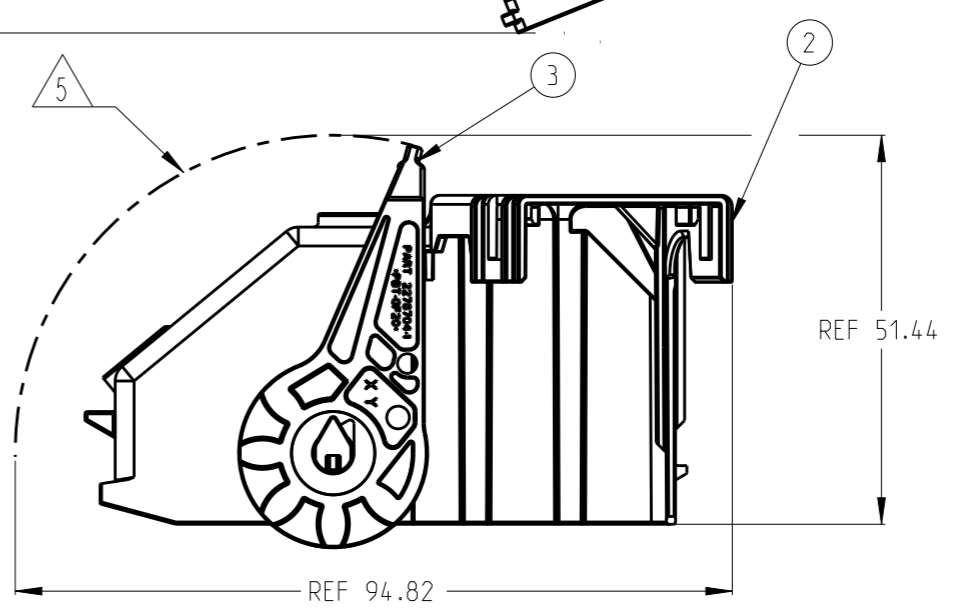

THIS DRAWING IS UNPUBLISHED. RELEASED FOR PUBLICATION 20
© COPYRIGHT 20 BY - ALL RIGHTS RESERVED.

REVISIONS					
P	LTR	DESCRIPTION	DATE	DWN	APVD
	A	FIRST RELEASE	17AUG2015	D.D	SY.W

1. ASSY USED WITH TE P/N: 2278584-1; 2278584-2
2. TE ASSY P/N;
3. MATERIAL IDENTIFICATION;
4. ASSY DELIVERED WITH LEVER IN PRE LOCKED POSITION;
5. PROVIDE SPACE FOR LEVER MOVE;
6. DATE CODE;
7. CAVITY NUMBER;
8. REVISION NUMBER;

ASSY P/N	2278586-1	2278586-2	Q'TY	COLOR	MATERIAL	DESCRIPTION	ITEM
	1	1		RED	PBT-GF20	67 POS LEVER WITH CHAMFER	3
		1		BLACK	PBT/ASA-GF20	67 POS COVER FOR 45°	2
	1			BLACK	PBT/ASA-GF20	67 POS COVER FOR 180°	1

THIS DRAWING IS A CONTROLLED DOCUMENT.		DWN D.DING 17AUG2015	TE Connectivity			
DIMENSIONS: mm		CHK G.ZHU 17AUG2015				
TOLERANCES UNLESS OTHERWISE SPECIFIED:		APVD SY.WANG 17AUG2015				
<table border="1"> <tr><td>0 PLC</td><td>±0.1</td></tr> <tr><td>1 PLC</td><td>±0.1</td></tr> <tr><td>2 PLC</td><td>±0.1</td></tr> <tr><td>3 PLC</td><td>±0.1</td></tr> <tr><td>4 PLC</td><td>±0.1</td></tr> <tr><td>ANGLES</td><td>±2°</td></tr> <tr><td>FINISH</td><td>-</td></tr> </table>		NAME 67 POS COVER ASSY				
MATERIAL SEE TABLE		PRODUCT SPEC 108-101374	SIZE A3	CAGE CODE 00779	DRAWING NO C-2278586	RESTRICTED TO -
		APPLICATION SPEC 114-101036	SCALE 1:1		SHEET 1 OF 1	REV A
		WEIGHT -	Customer Drawing