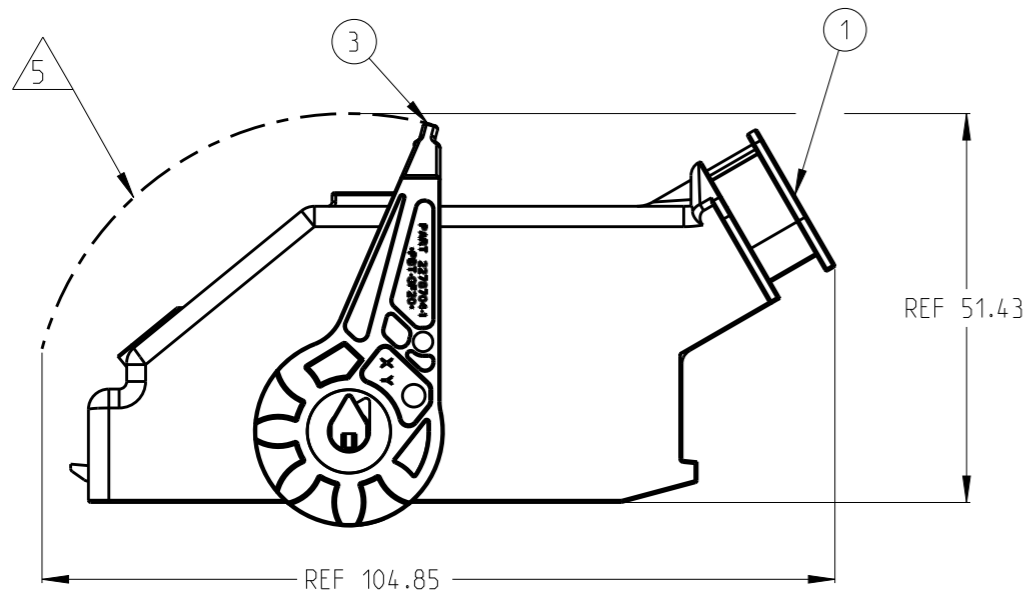

THIS DRAWING IS UNPUBLISHED. RELEASED FOR PUBLICATION 20
© COPYRIGHT 20 BY - ALL RIGHTS RESERVED.

REVISIONS					
P	LTR	DESCRIPTION	DATE	DWN	APVD
	A	FIRST RELEASE	17AUG2015	D.D	SY.W

1. ASSY USED WITH TE P/N: 2278584-1; 2278584-2
2. TE ASSY P/N;
3. MATERIAL IDENTIFICATION;
4. ASSY DELIVERED WITH LEVER IN PRE LOCKED POSITION;
5. PROVIDE SPACE FOR LEVER MOVE;
6. DATE CODE;
7. CAVITY NUMBER;
8. REVISION NUMBER;

ASSY P/N	2278586-1	2278586-2	Q'TY	COLOR	MATERIAL	DESCRIPTION	ITEM
	1	1		RED	PBT-GF20	67 POS LEVER WITH CHAMFER	3
		1		BLACK	PBT/ASA-GF20	67 POS COVER FOR 45°	2
	1			BLACK	PBT/ASA-GF20	67 POS COVER FOR 180°	1

THIS DRAWING IS A CONTROLLED DOCUMENT.		DWN D.DING 17AUG2015	TE Connectivity			
DIMENSIONS: mm		CHK G.ZHU 17AUG2015				
TOLERANCES UNLESS OTHERWISE SPECIFIED:		APVD SY.WANG 17AUG2015				
<table border="1"> <tr><td>0 PLC</td><td>±0.1</td></tr> <tr><td>1 PLC</td><td>±0.1</td></tr> <tr><td>2 PLC</td><td>±0.1</td></tr> <tr><td>3 PLC</td><td>±0.1</td></tr> <tr><td>4 PLC</td><td>±0.1</td></tr> <tr><td>ANGLES</td><td>±2°</td></tr> <tr><td>FINISH</td><td>-</td></tr> </table>		NAME 67 POS COVER ASSY				
MATERIAL SEE TABLE		PRODUCT SPEC 108-101374	SIZE A3	CAGE CODE 00779	DRAWING NO C-2278586	RESTRICTED TO -
		APPLICATION SPEC 114-101036	SCALE 1:1		SHEET 1 OF 1	REV A
		WEIGHT -	Customer Drawing