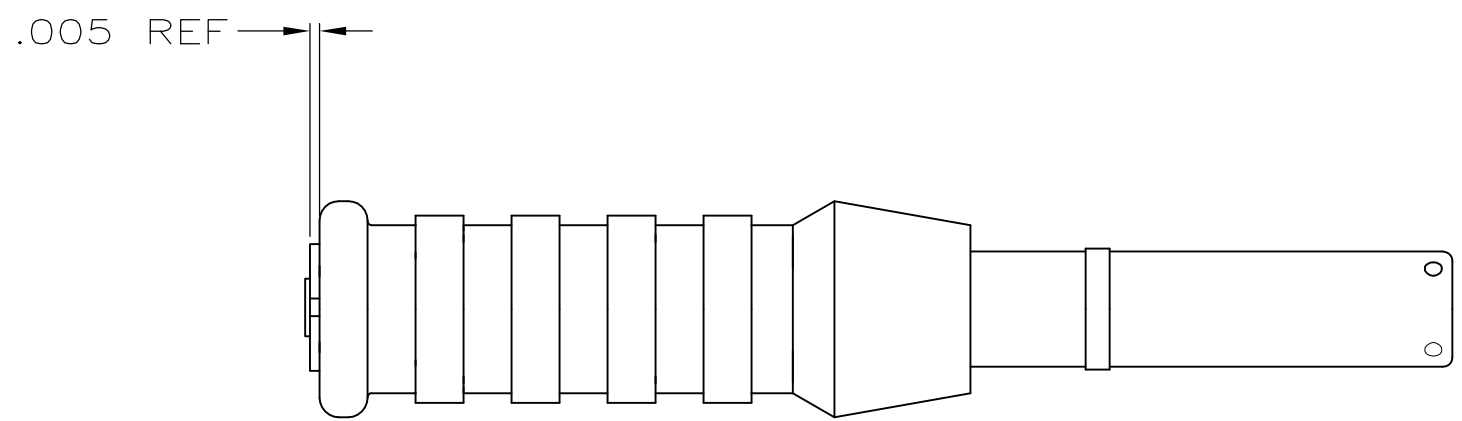

OBSOLETE	228087-2
	228087-1
	PART NO.

THIS DRAWING IS A CONTROLLED DOCUMENT.		DWN	K.GLATFELTER	13NOV01	 TE Connectivity											
DIMENSIONS: mm [INCHES]		CHK	S.BUCHTER	28NOV01												
TOLERANCES UNLESS OTHERWISE SPECIFIED:		APVD	S.BUCHTER	28NOV01												
<table border="0"> <tr> <td>0 PLC</td> <td>± -</td> </tr> <tr> <td>1 PLC</td> <td>± -</td> </tr> <tr> <td>2 PLC</td> <td>± -</td> </tr> <tr> <td>3 PLC</td> <td>± -</td> </tr> <tr> <td>4 PLC</td> <td>± -</td> </tr> <tr> <td>ANGLES</td> <td>± -</td> </tr> </table>		0 PLC	± -	1 PLC		± -	2 PLC	± -	3 PLC	± -	4 PLC	± -	ANGLES	± -	NAME	
0 PLC	± -															
1 PLC	± -															
2 PLC	± -															
3 PLC	± -															
4 PLC	± -															
ANGLES	± -															
		PRODUCT SPEC		SIZE	CAGE CODE	DRAWING NO	RESTRICTED TO									
MATERIAL		FINISH		WEIGHT		A3 00779 C-228087		-								
THERMOPLASTIC & BRASS		-		-		CUSTOMER DRAWING		SCALE 5:1	SHEET 1 OF 1	REV H1						